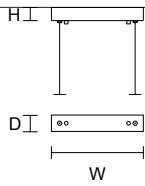

VISIO C5 RD 80 

∅ 80 cm / 31.50"
H MAX 150 cm / 59.10"

STANDARD INTEGRATED LED LIGHTING
27,5 W CRI>90
3000 K – 3225 NOMINAL LM

ON REQUEST
27,5 W CRI>90
2700 K – 3063 NOMINAL LM

DIMMABLE
1-10V + PUSH

Ⓜ : for the US market, refer to the relevant price list.

SINGLE CANOPY

SIZE		FINISHINGS	PRODUCT NAME
W	28 cm / 11.00"	● V87	VISIO S M2
D	5 cm / 2.00"		VISIO S M4
H	4 cm / 1.60"		

SINGLE CANOPY

SIZE		FINISHINGS	PRODUCT NAME
W	45 cm / 17.70"	● V87	VISIO S M1
D	5 cm / 2.00"		
H	4 cm / 1.60"		