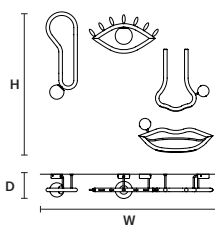

W	28 cm / 11.00"
D	10 cm / 3.90"
H	61 cm / 24.00"
STANDARD INTEGRATED LED LIGHTING	
5,5 W CRI>90 3000 K – 645 NOMINAL LM	
ON REQUEST	
5,5 W CRI>90 2700 K – 612 NOMINAL LM	
DIMMABLE	
NO	

VISIO S M4 

W	52 cm / 20.50"
D	5 cm / 2.00"
H	18 cm / 7.10"
STANDARD INTEGRATED LED LIGHTING	
6 W CRI>90 3000 K – 615 NOMINAL LM	
ON REQUEST	
6 W CRI>90 2700 K – 584 NOMINAL LM	
DIMMABLE	
NO	

Ⓜ : for the US market, refer to the relevant price list.

VISIO A FULL 

W	182 cm / 71.70"
D	17 cm / 6.70"
H	99 cm / 39.00"
STANDARD INTEGRATED LED LIGHTING	
32,6 W CRI>90	
3000 K – 3673 NOMINAL LM	
ON REQUEST	
32,6 W CRI>90	
2700 K – 3489 NOMINAL LM	
DIMMABLE	
NO	

VISIO A SX 

W	117 cm / 46.10"
D	17 cm / 6.70"
H	99 cm / 39.00"
STANDARD INTEGRATED LED LIGHTING	
21,6 W CRI>90	
3000 K – 2383 NOMINAL LM	
ON REQUEST	
21,6 W CRI>90	
2700 K – 2263 NOMINAL LM	
DIMMABLE	
NO	

VISIO A DX 

W	117 cm / 46.10"
D	17 cm / 6.70"
H	99 cm / 39.00"
STANDARD INTEGRATED LED LIGHTING	
21,6 W CRI>90	
3000 K – 2383 NOMINAL LM	
ON REQUEST	
21,6 W CRI>90	
2700 K – 2263 NOMINAL LM	
DIMMABLE	
NO	