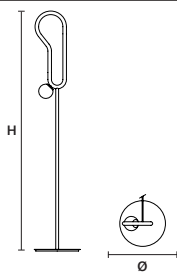

VISIO TL M1 

W	48 cm / 18.90"
D	25.5 cm / 10.00"
H	70 cm / 27.60"
STANDARD INTEGRATED LED LIGHTING	
5,5 W CRI>90 3000 K – 645 NOMINAL LM	
ON REQUEST	
5,5 W CRI>90 2700 K – 612 NOMINAL LM	
DIMMABLE	
NO	

VISIO TL M4 

W	52 cm / 20.50"
D	25.5 cm / 10.00"
H	60 cm / 23.60"
STANDARD INTEGRATED LED LIGHTING	
5,3 W CRI>90 3000 K – 546,6 NOMINAL LM	
ON REQUEST	
5,3 W CRI>90 2700 K – 519 NOMINAL LM	
DIMMABLE	
NO	

VISIO STL M1 

W	48 cm / 18.90"
D	32 cm / 12.60"
H	166.5 cm / 65.60"
STANDARD INTEGRATED LED LIGHTING	
5,5 W CRI>90 3000 K – 645 NOMINAL LM	
ON REQUEST	
5,5 W CRI>90 2700 K – 612 NOMINAL LM	
DIMMABLE	
NO	

VISIO STL M2 

ø	32 cm / 12.60"
H	166 cm / 65.40"
STANDARD INTEGRATED LED LIGHTING	
5,5 W CRI>90 3000 K – 645 NOMINAL LM	
ON REQUEST	
5,5 W CRI>90 2700 K – 612 NOMINAL LM	
DIMMABLE	
NO	

VISIO STL M3 

ø	32 cm / 12.60"
H	155 cm / 61.00"
STANDARD INTEGRATED LED LIGHTING	
4 W CRI>90 3000 K – 410 NOMINAL LM	
ON REQUEST	
4 W CRI>90 2700 K – 389 NOMINAL LM	
DIMMABLE	
NO	