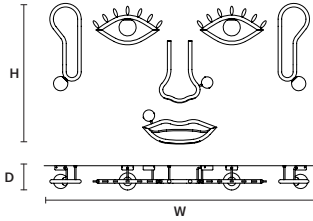

VISIO S M1 

W	48 cm / 18.90"
D	12 cm / 4.70"
H	27 cm / 10.60"
STANDARD INTEGRATED LED LIGHTING	
5,5 W CRI>90 3000 K – 645 NOMINAL LM	
ON REQUEST	
5,5 W CRI>90 2700 K – 612 NOMINAL LM	
DIMMABLE	
NO	

VISIO S M2 

W	28 cm / 11.00"
D	10 cm / 3.90"
H	61 cm / 24.00"
STANDARD INTEGRATED LED LIGHTING	
5,5 W CRI>90 3000 K – 645 NOMINAL LM	
ON REQUEST	
5,5 W CRI>90 2700 K – 612 NOMINAL LM	
DIMMABLE	
NO	

VISIO S M4 

W	52 cm / 20.50"
D	5 cm / 2.00"
H	18 cm / 7.10"
STANDARD INTEGRATED LED LIGHTING	
6 W CRI>90 3000 K – 615 NOMINAL LM	
ON REQUEST	
6 W CRI>90 2700 K – 584 NOMINAL LM	
DIMMABLE	
NO	

Ⓜ : for the US market, refer to the relevant price list.

VISIO A FULL 

W	182 cm / 71.70"
D	17 cm / 6.70"
H	99 cm / 39.00"
STANDARD INTEGRATED LED LIGHTING	
32,6 W CRI>90	
3000 K – 3673 NOMINAL LM	
ON REQUEST	
32,6 W CRI>90	
2700 K – 3489 NOMINAL LM	
DIMMABLE	
NO	