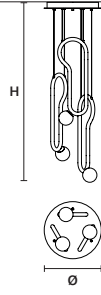

VISIO STL M4 

W	52 cm / 20.50"
D	32 cm / 12.60"
H	129 cm / 50.80"
STANDARD INTEGRATED LED LIGHTING	
5,3 W CRI>90 3000 K – 546,6 NOMINAL LM	
ON REQUEST	
5,3 W CRI>90 2700 K – 519 NOMINAL LM	
DIMMABLE	
NO	

DIMMABLE
1-10V + PUSH

VISIO C3 M2 RD 40 

∅ 40 cm / 15.70"
H MAX 150 cm / 59.10"

STANDARD INTEGRATED LED LIGHTING
16,5 W CRI>90
3000 K – 1935 NOMINAL LM

ON REQUEST
16,5 W CRI>90
2700 K – 1838 NOMINAL LM

DIMMABLE
1-10V + PUSH

VISIO C5 RD 80 

∅ 80 cm / 31.50"
H MAX 150 cm / 59.10"

STANDARD INTEGRATED LED LIGHTING
27,5 W CRI>90
3000 K – 3225 NOMINAL LM

ON REQUEST
27,5 W CRI>90
2700 K – 3063 NOMINAL LM

DIMMABLE
1-10V + PUSH

Ⓜ : for the US market, refer to the relevant price list.

SINGLE CANOPY

SIZE		FINISHINGS	PRODUCT NAME
W	28 cm / 11.00"	● V87	VISIO S M2
D	5 cm / 2.00"		VISIO S M4
H	4 cm / 1.60"		

SINGLE CANOPY

SIZE		FINISHINGS	PRODUCT NAME
W	45 cm / 17.70"	● V87	VISIO S M1
D	5 cm / 2.00"		
H	4 cm / 1.60"		