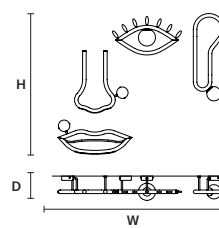

W	28 cm / 11.00"
D	10 cm / 3.90"
H	61 cm / 24.00"
STANDARD INTEGRATED LED LIGHTING	
5,5 W CRI>90 3000 K – 645 NOMINAL LM	
ON REQUEST	
5,5 W CRI>90 2700 K – 612 NOMINAL LM	
DIMMABLE	
NO	

VISIO S M4 

W	52 cm / 20.50"
D	5 cm / 2.00"
H	18 cm / 7.10"
STANDARD INTEGRATED LED LIGHTING	
6 W CRI>90 3000 K – 615 NOMINAL LM	
ON REQUEST	
6 W CRI>90 2700 K – 584 NOMINAL LM	
DIMMABLE	
NO	

Ⓜ : for the US market, refer to the relevant price list.

VISIO A FULL 

W	182 cm / 71.70"
D	17 cm / 6.70"
H	99 cm / 39.00"
STANDARD INTEGRATED LED LIGHTING	
32,6 W CRI>90	
3000 K – 3673 NOMINAL LM	
ON REQUEST	
32,6 W CRI>90	
2700 K – 3489 NOMINAL LM	
DIMMABLE	
NO	

VISIO A SX 

W	117 cm / 46.10"
D	17 cm / 6.70"
H	99 cm / 39.00"
STANDARD INTEGRATED LED LIGHTING	
21,6 W CRI>90	
3000 K – 2383 NOMINAL LM	
ON REQUEST	
21,6 W CRI>90	
2700 K – 2263 NOMINAL LM	
DIMMABLE	
NO	

VISIO A DX 

W	117 cm / 46.10"
D	17 cm / 6.70"
H	99 cm / 39.00"
STANDARD INTEGRATED LED LIGHTING	
21,6 W CRI>90	
3000 K – 2383 NOMINAL LM	
ON REQUEST	
21,6 W CRI>90	
2700 K – 2263 NOMINAL LM	
DIMMABLE	
NO	