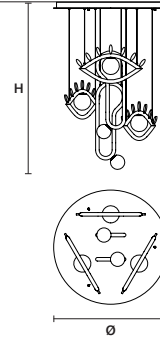

VISIO C5 RD 80

∅ 80 cm / 31.50"
H MAX 150 cm / 59.10"

STANDARD INTEGRATED LED LIGHTING
27,5 W CRI>90
3000 K – 3225 NOMINAL LM

ON REQUEST
27,5 W CRI>90
2700 K – 3063 NOMINAL LM

DIMMABLE
1-10V + PUSH