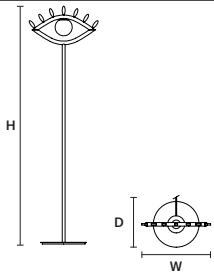

W	22 cm / 8.70"
D	16 cm / 6.30"
H	61 cm / 24.00"
STANDARD INTEGRATED LED LIGHTING	
5,5 W CRI>90	
3000 K – 645 NOMINAL LM	
ON REQUEST	
5,5 W CRI>90	
2700 K – 612 NOMINAL LM	
DIMMABLE	
NO	

VISIO A M3 

W	37.5 cm / 14.80"
D	12 cm / 4.70"
H	43 cm / 16.90"
STANDARD INTEGRATED LED LIGHTING	
4,6 W CRI>90	
3000 K – 478 NOMINAL LM	
ON REQUEST	
4,6 W CRI>90	
2700 K – 454 NOMINAL LM	
DIMMABLE	
NO	

VISIO TL M1 

W	48 cm / 18.90"
D	25.5 cm / 10.00"
H	70 cm / 27.60"
STANDARD INTEGRATED LED LIGHTING	
5,5 W CRI>90 3000 K – 645 NOMINAL LM	
ON REQUEST	
5,5 W CRI>90 2700 K – 612 NOMINAL LM	
DIMMABLE	
NO	

VISIO TL M4 

W	52 cm / 20.50"
D	25.5 cm / 10.00"
H	60 cm / 23.60"
STANDARD INTEGRATED LED LIGHTING	
5,3 W CRI>90 3000 K – 546,6 NOMINAL LM	
ON REQUEST	
5,3 W CRI>90 2700 K – 519 NOMINAL LM	
DIMMABLE	
NO	

VISIO STL M1 

W	48 cm / 18.90"
D	32 cm / 12.60"
H	166.5 cm / 65.60"
STANDARD INTEGRATED LED LIGHTING	
5,5 W CRI>90 3000 K – 645 NOMINAL LM	
ON REQUEST	
5,5 W CRI>90 2700 K – 612 NOMINAL LM	
DIMMABLE	
NO	