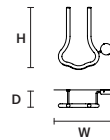

VISIO A M1 

W	48 cm / 18.90"
D	17 cm / 6.70"
H	27 cm / 10.60"
STANDARD INTEGRATED LED LIGHTING	
5,5 W CRI>90	
3000 K – 645 NOMINAL LM	
ON REQUEST	
5,5 W CRI>90	
2700 K – 612 NOMINAL LM	
DIMMABLE	
NO	

VISIO A M2 SX 

W	22 cm / 8.70"
D	16 cm / 6.30"
H	61 cm / 24.00"
STANDARD INTEGRATED LED LIGHTING	
5,5 W CRI>90	
3000 K – 645 NOMINAL LM	
ON REQUEST	
5,5 W CRI>90	
2700 K – 612 NOMINAL LM	
DIMMABLE	
NO	

VISIO A M2 DX 

W	22 cm / 8.70"
D	16 cm / 6.30"
H	61 cm / 24.00"
STANDARD INTEGRATED LED LIGHTING	
5,5 W CRI>90	
3000 K – 645 NOMINAL LM	
ON REQUEST	
5,5 W CRI>90	
2700 K – 612 NOMINAL LM	
DIMMABLE	
NO	

VISIO A M3 

W	37.5 cm / 14.80"
D	12 cm / 4.70"
H	43 cm / 16.90"
STANDARD INTEGRATED LED LIGHTING	
4,6 W CRI>90	
3000 K – 478 NOMINAL LM	
ON REQUEST	
4,6 W CRI>90	
2700 K – 454 NOMINAL LM	
DIMMABLE	
NO	