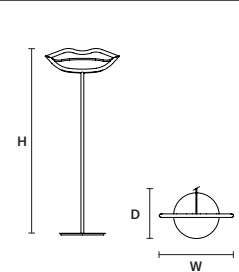

VISIO STL M1 

W	48 cm / 18.90"
D	32 cm / 12.60"
H	166.5 cm / 65.60"
STANDARD INTEGRATED LED LIGHTING	
5,5 W CRI>90 3000 K – 645 NOMINAL LM	
ON REQUEST	
5,5 W CRI>90 2700 K – 612 NOMINAL LM	
DIMMABLE	
NO	

VISIO STL M2 

ø	32 cm / 12.60"
H	166 cm / 65.40"
STANDARD INTEGRATED LED LIGHTING	
5,5 W CRI>90 3000 K – 645 NOMINAL LM	
ON REQUEST	
5,5 W CRI>90 2700 K – 612 NOMINAL LM	
DIMMABLE	
NO	

VISIO STL M3 

ø	32 cm / 12.60"
H	155 cm / 61.00"
STANDARD INTEGRATED LED LIGHTING	
4 W CRI>90 3000 K – 410 NOMINAL LM	
ON REQUEST	
4 W CRI>90 2700 K – 389 NOMINAL LM	
DIMMABLE	
NO	

VISIO STL M4 

W	52 cm / 20.50"
D	32 cm / 12.60"
H	129 cm / 50.80"
STANDARD INTEGRATED LED LIGHTING	
5,3 W CRI>90 3000 K – 546,6 NOMINAL LM	
ON REQUEST	
5,3 W CRI>90 2700 K – 519 NOMINAL LM	
DIMMABLE	
NO	