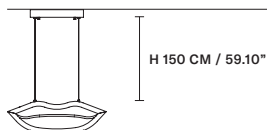

VISIO S FULL 

W	182 cm / 71.70"
D	12 cm / 4.70"
H	99 cm / 39.00"
STANDARD INTEGRATED LED LIGHTING	
32,6 W CRI>90 3000 K – 3673 NOMINAL LM	
ON REQUEST	
32,6 W CRI>90 2700 K – 3489 NOMINAL LM	
DIMMABLE	
1-10V + PUSH	

VISIO S 1/2 

W	117 cm / 46.10"
D	12 cm / 4.70"
H	99 cm / 39.00"
STANDARD INTEGRATED LED LIGHTING	
21,6 W CRI>90 3000 K – 2383 NOMINAL LM	
ON REQUEST	
21,6 W CRI>90 2700 K – 2263 NOMINAL LM	
DIMMABLE	
1-10V + PUSH	

VISIO S M1 

W	48 cm / 18.90"
D	12 cm / 4.70"
H	27 cm / 10.60"
STANDARD INTEGRATED LED LIGHTING	
5,5 W CRI>90 3000 K – 645 NOMINAL LM	
ON REQUEST	
5,5 W CRI>90 2700 K – 612 NOMINAL LM	
DIMMABLE	
NO	

VISIO S M2 

Ⓜ : for the US market, refer to the relevant price list.

VISIO A FULL 

W	182 cm / 71.70"
D	17 cm / 6.70"
H	99 cm / 39.00"
STANDARD INTEGRATED LED LIGHTING	
32,6 W CRI>90	
3000 K – 3673 NOMINAL LM	
ON REQUEST	
32,6 W CRI>90	
2700 K – 3489 NOMINAL LM	
DIMMABLE	
NO	