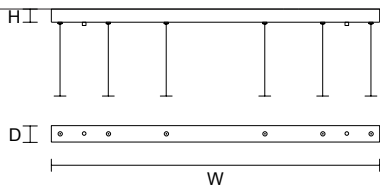

SINGLE CANOPY

SIZE		FINISHINGS	PRODUCT NAME
W	28 cm / 11.00"	● V87	VISIO S M2
D	5 cm / 2.00"		VISIO S M4
H	4 cm / 1.60"		

SINGLE CANOPY

SIZE		FINISHINGS	PRODUCT NAME
W	45 cm / 17.70"	● V87	VISIO S M1
D	5 cm / 2.00"		
H	4 cm / 1.60"		

SINGLE CANOPY

SIZE		FINISHINGS	PRODUCT NAME
W	100 cm / 39.40"	● V87	VISIO S 1/2
D	5 cm / 2.00"		
H	4 cm / 1.60"		

SINGLE CANOPY

SIZE		FINISHINGS	PRODUCT NAME
W	180 cm / 70.90"	● V87	VISIO S FULL
D	5 cm / 2.00"		
H	4 cm / 1.60"		