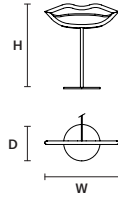

VISIO TL M4

W	52 cm / 20.50"
D	25.5 cm / 10.00"
H	60 cm / 23.60"
STANDARD INTEGRATED LED LIGHTING	
5,3 W CRI>90 3000 K – 546,6 NOMINAL LM	
ON REQUEST	
5,3 W CRI>90 2700 K – 519 NOMINAL LM	
DIMMABLE	
NO