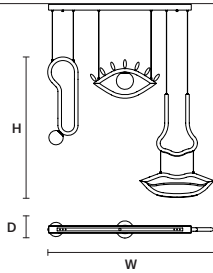

VISIO S FULL 

W	182 cm / 71.70"
D	12 cm / 4.70"
H	99 cm / 39.00"
STANDARD INTEGRATED LED LIGHTING	
32,6 W CRI>90 3000 K – 3673 NOMINAL LM	
ON REQUEST	
32,6 W CRI>90 2700 K – 3489 NOMINAL LM	
DIMMABLE	
1-10V + PUSH	

VISIO S 1/2 

W	117 cm / 46.10"
D	12 cm / 4.70"
H	99 cm / 39.00"
STANDARD INTEGRATED LED LIGHTING	
21,6 W CRI>90 3000 K – 2383 NOMINAL LM	
ON REQUEST	
21,6 W CRI>90 2700 K – 2263 NOMINAL LM	
DIMMABLE	
1-10V + PUSH	

VISIO A DX 

W	117 cm / 46.10"
D	17 cm / 6.70"
H	99 cm / 39.00"
STANDARD INTEGRATED LED LIGHTING	
21,6 W CRI>90	
3000 K – 2383 NOMINAL LM	
ON REQUEST	
21,6 W CRI>90	
2700 K – 2263 NOMINAL LM	
DIMMABLE	
NO	