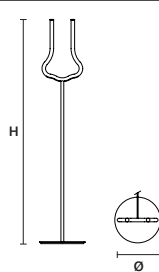

VISIO TL M4 

W	52 cm / 20.50"
D	25.5 cm / 10.00"
H	60 cm / 23.60"
STANDARD INTEGRATED LED LIGHTING	
5,3 W CRI>90 3000 K – 546,6 NOMINAL LM	
ON REQUEST	
5,3 W CRI>90 2700 K – 519 NOMINAL LM	
DIMMABLE	
NO	

VISIO STL M1 

W	48 cm / 18.90"
D	32 cm / 12.60"
H	166.5 cm / 65.60"
STANDARD INTEGRATED LED LIGHTING	
5,5 W CRI>90 3000 K – 645 NOMINAL LM	
ON REQUEST	
5,5 W CRI>90 2700 K – 612 NOMINAL LM	
DIMMABLE	
NO	

VISIO STL M2 

ø	32 cm / 12.60"
H	166 cm / 65.40"
STANDARD INTEGRATED LED LIGHTING	
5,5 W CRI>90 3000 K – 645 NOMINAL LM	
ON REQUEST	
5,5 W CRI>90 2700 K – 612 NOMINAL LM	
DIMMABLE	
NO	

VISIO STL M3 

ø	32 cm / 12.60"
H	155 cm / 61.00"
STANDARD INTEGRATED LED LIGHTING	
4 W CRI>90 3000 K – 410 NOMINAL LM	
ON REQUEST	
4 W CRI>90 2700 K – 389 NOMINAL LM	
DIMMABLE	
NO	

VISIO STL M4 

W	52 cm / 20.50"
D	32 cm / 12.60"
H	129 cm / 50.80"
STANDARD INTEGRATED LED LIGHTING	
5,3 W CRI>90 3000 K – 546,6 NOMINAL LM	
ON REQUEST	
5,3 W CRI>90 2700 K – 519 NOMINAL LM	
DIMMABLE	
NO	