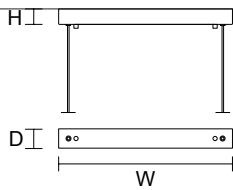

SINGLE CANOPY

SIZE		FINISHINGS	PRODUCT NAME
W	28 cm / 11.00"	● V87	VISIO S M2
D	5 cm / 2.00"		VISIO S M4
H	4 cm / 1.60"		

SINGLE CANOPY

SIZE		FINISHINGS	PRODUCT NAME
W	45 cm / 17.70"	● V87	VISIO S M1
D	5 cm / 2.00"		
H	4 cm / 1.60"		