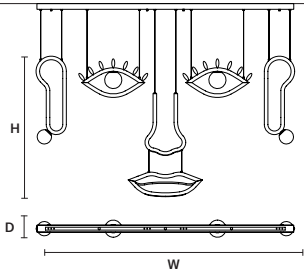

VISIO S FULL 

W	182 cm / 71.70"
D	12 cm / 4.70"
H	99 cm / 39.00"
STANDARD INTEGRATED LED LIGHTING	
32,6 W CRI>90 3000 K – 3673 NOMINAL LM	
ON REQUEST	
32,6 W CRI>90 2700 K – 3489 NOMINAL LM	
DIMMABLE	
1-10V + PUSH	

VISIO S 1/2 

W	117 cm / 46.10"
D	12 cm / 4.70"
H	99 cm / 39.00"
STANDARD INTEGRATED LED LIGHTING	
21,6 W CRI>90 3000 K – 2383 NOMINAL LM	
ON REQUEST	
21,6 W CRI>90 2700 K – 2263 NOMINAL LM	
DIMMABLE	
1-10V + PUSH	

VISIO A DX 

W	117 cm / 46.10"
D	17 cm / 6.70"
H	99 cm / 39.00"
STANDARD INTEGRATED LED LIGHTING	
21,6 W CRI>90	
3000 K – 2383 NOMINAL LM	
ON REQUEST	
21,6 W CRI>90	
2700 K – 2263 NOMINAL LM	
DIMMABLE	
NO	