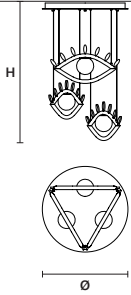

VISIO STL M4 

W	52 cm / 20.50"
D	32 cm / 12.60"
H	129 cm / 50.80"
STANDARD INTEGRATED LED LIGHTING	
5,3 W CRI>90 3000 K – 546,6 NOMINAL LM	
ON REQUEST	
5,3 W CRI>90 2700 K – 519 NOMINAL LM	
DIMMABLE	
NO	

: for the US market, refer to the relevant price list.

VISIO C3 M1 RD 60 

∅ 60 cm / 23.60"
H MAX 150 cm / 59.10"

STANDARD INTEGRATED LED LIGHTING
16,5 W CRI>90
3000 K – 1935 NOMINAL LM

ON REQUEST
16,5 W CRI>90
2700 K – 1838 NOMINAL LM

DIMMABLE
1-10V + PUSH

VISIO C3 M2 RD 40 

∅ 40 cm / 15.70"
H MAX 150 cm / 59.10"

STANDARD INTEGRATED LED LIGHTING
16,5 W CRI>90
3000 K – 1935 NOMINAL LM

ON REQUEST
16,5 W CRI>90
2700 K – 1838 NOMINAL LM

DIMMABLE
1-10V + PUSH