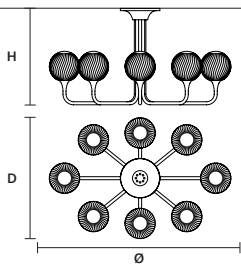

TEE PL 4+4 RD 100 

ø 100 cm / 39.40"
H 100 cm / 39.40"

STANDARD LIGHTING
8×E14×15 W MAX (NOT INCL.)*
* BULB MAX
Ø 37 mm/1.50" W max 150 mm/5.90"

TEE PL 5+5 RD 120 

ø 120 cm / 47.20"
H 83.5 cm / 32.90"

STANDARD LIGHTING
10×E14×15 W MAX (NOT INCL.)*
* BULB MAX
Ø 37 mm/1.50" W max 150 mm/5.90"

TEE PL8 OV 120 

ø 120 cm / 47.20"
D 80 cm / 31.50"
H 63,5 cm / 25.00"

STANDARD LIGHTING
8×E14×15 W MAX (NOT INCL.)*
* BULB MAX
Ø 37 mm/1.50" W max 150 mm/5.90"

TEE PL8 OV 160 

ø 160 cm / 63.00"
D 107 cm / 42.10"
H 63,5 cm / 25.00"

STANDARD LIGHTING
8×E14×15 W MAX (NOT INCL.)*
* BULB MAX
Ø 37 mm/1.50" W max 150 mm/5.90"

☎ : for the US market, refer to the relevant price list.

TEE A1 20

W 20 cm / 7.90"
 D 26 cm / 10.20"
 H 41 cm / 16.10"