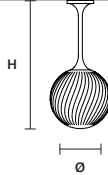

STANDARD LIGHTING	
1×E14×15 W MAX (NOT INCL.)*	
* BULB MAX	
∅ 37 mm/1.50" W max 150 mm/5.90"	

STANDARD LIGHTING	
1×E27×20 W MAX (NOT INCL.)*	
* BULB MAX	
∅ 62 mm/2.40" W max 185 mm/7.30"	

 : for the US market, refer to the relevant price list.

TEE PL1 20 

ø 20 cm / 7.90"
H 49 cm / 19.30"

STANDARD LIGHTING
1×E14×15 W MAX (NOT INCL.)*
* BULB MAX
Ø 37 mm/1.50" W max 150 mm/5.90"

TEE PL1 30 

ø 30 cm / 11.80"
H 64 cm / 25.20"

STANDARD LIGHTING
1×E27×20 W MAX (NOT INCL.)*
* BULB MAX
Ø 62 mm/2.40" W max 185 mm/7.30"

TEE PL5 

ø 85 cm / 33.50"
H 68 cm / 26.80"

STANDARD LIGHTING
5×E14×15 W MAX (NOT INCL.)*
* BULB MAX
Ø 37 mm/1.50" W max 150 mm/5.90"

TEE PL6 95 

ø 94 cm / 37.00"
H 66,5 cm / 26.20"

STANDARD LIGHTING
6×E14×15 W MAX (NOT INCL.)*
* BULB MAX
Ø 37 mm/1.50" W max 150 mm/5.90"