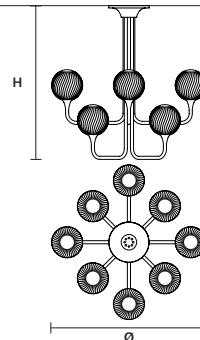

TEE PL1 20 

ø 20 cm / 7.90"
H 49 cm / 19.30"

STANDARD LIGHTING
1×E14×15 W MAX (NOT INCL.)*
* BULB MAX
Ø 37 mm/1.50" W max 150 mm/5.90"

TEE PL1 30 

ø 30 cm / 11.80"
H 64 cm / 25.20"

STANDARD LIGHTING
1×E27×20 W MAX (NOT INCL.)*
* BULB MAX
Ø 62 mm/2.40" W max 185 mm/7.30"

TEE PL5 

ø 85 cm / 33.50"
H 68 cm / 26.80"

STANDARD LIGHTING
5×E14×15 W MAX (NOT INCL.)*
* BULB MAX
Ø 37 mm/1.50" W max 150 mm/5.90"

TEE PL6 95 

ø 94 cm / 37.00"
H 66,5 cm / 26.20"

STANDARD LIGHTING
6×E14×15 W MAX (NOT INCL.)*
* BULB MAX
Ø 37 mm/1.50" W max 150 mm/5.90"

TEE PL8 RD 120 

ø 120 cm / 47.20"
H 76,5 cm / 30.10"

STANDARD LIGHTING
8×E14×15 W MAX (NOT INCL.)*
* BULB MAX
Ø 37 mm/1.50" W max 150 mm/5.90"

TEE PL8 RD 160 

ø 167 cm / 65.70"
H 83,5 cm / 32.90"

STANDARD LIGHTING
8×E27×20 W MAX (NOT INCL.)*
* BULB MAX
Ø 62 mm/2.40" W max 185 mm/7.30"

TEE PL 4+4 RD 100 

ø 100 cm / 39.40"
H 100 cm / 39.40"

STANDARD LIGHTING
8×E14×15 W MAX (NOT INCL.)*
* BULB MAX
Ø 37 mm/1.50" W max 150 mm/5.90"

TEE PL 5+5 RD 120 

ø 120 cm / 47.20"
H 83.5 cm / 32.90"

STANDARD LIGHTING
10×E14×15 W MAX (NOT INCL.)*
* BULB MAX
Ø 37 mm/1.50" W max 150 mm/5.90"