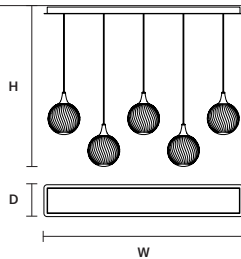

STANDARD LIGHTING

2x E14x15 W MAX (NOT INCL.)*
 1 x E27 x 20 W MAX (NOT INCL.)**
 * BULB MAX
 Ø 37 mm/1.50" W max 150 mm/5.90"
 ** BULB MAX
 Ø 62 mm/2.40" W max 185 mm/7.30"

Ⓜ : for the US market, refer to the relevant price list.
 * ETL ONLY FOR US MARKET.

TEE C3 RD 40 

∅ 44 cm / 17.30"
H MAX 175 cm / 68.90"

STANDARD LIGHTING
3×E14×15 W MAX (NOT INCL.)*
* BULB MAX
∅ 37 mm/1.50" W max 150 mm/5.90"

TEE C5 RD 60 

∅ 62 cm / 24.40"
H MAX 175 cm / 68.90"

STANDARD LIGHTING
5×E14×15 W MAX (NOT INCL.)*
* BULB MAX
∅ 37 mm/1.50" W max 150 mm/5.90"

TEE C7 RD 80 

∅ 80 cm / 31.50"
H MAX 175 cm / 68.90"

STANDARD LIGHTING
7×E14×15 W MAX (NOT INCL.)*
* BULB MAX
∅ 37 mm/1.50" W max 150 mm/5.90"

TEE C3 LN 75 

W 75 cm / 29.50"
D 20 cm / 7.90"
H MAX 175 cm / 68.90"

STANDARD LIGHTING
3×E14×15 W MAX (NOT INCL.)*
* BULB MAX
∅ 37 mm/1.50" W max 150 mm/5.90"

TEE C5 LN 125 

W 125 cm / 49.20"
D 20 cm / 7.90"
H MAX 175 cm / 68.90"

STANDARD LIGHTING
5×E14×15 W MAX (NOT INCL.)*
* BULB MAX
∅ 37 mm/1.50" W max 150 mm/5.90"