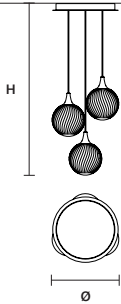

STANDARD LIGHTING

1x E14x15 W MAX (NOT INCL.)*
 * BULB MAX
 Ø 37 mm/1.50" W max 150 mm/5.90"

TABLE LAMP / FLOOR LAMP | 台灯 / 落地灯

TEE TL1 20

Ø 20 cm / 7.90"
 H 48 cm / 18.90"

STANDARD LIGHTING

1x E14x15 W MAX (NOT INCL.)*

* BULB MAX
 Ø 37 mm/1.50" W max 150 mm/5.90"

TEE STL1

Ø 30 cm / 11.80"
 H 160 cm / 63.00"

STANDARD LIGHTING

1x E27x20 W MAX (NOT INCL.)*

* BULB MAX
 Ø 62 mm/2.40" W max 185 mm/7.30"

TEE STL3

W 52 cm / 20.50"
 D 45 cm / 17.70"
 H 170 cm / 66.90"

STANDARD LIGHTING

2x E14x15 W MAX (NOT INCL.)*
 1 x E27 x 20 W MAX (NOT INCL.)**
 * BULB MAX
 Ø 37 mm/1.50" W max 150 mm/5.90"
 ** BULB MAX
 Ø 62 mm/2.40" W max 185 mm/7.30"

Ⓜ : for the US market, refer to the relevant price list.
 * ETL ONLY FOR US MARKET.

TEE C3 RD 40 

∅ 44 cm / 17.30"
H MAX 175 cm / 68.90"

STANDARD LIGHTING
3×E14×15 W MAX (NOT INCL.)*
* BULB MAX
∅ 37 mm/1.50" W max 150 mm/5.90"

TEE C5 RD 60 

∅ 62 cm / 24.40"
H MAX 175 cm / 68.90"

STANDARD LIGHTING
5×E14×15 W MAX (NOT INCL.)*
* BULB MAX
∅ 37 mm/1.50" W max 150 mm/5.90"