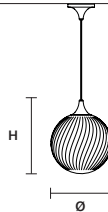

G25 Golden copper

MATERIALS

STANDARD

Triplex Murano glass

STANDARD CABLES

TEE S1 20		CCC	RoHS	CE	UL
∅	20 cm / 7.90"				
H	27 cm / 10.60"				

TEE S1 30		CCC	RoHS	CE	UL
∅	30 cm / 11.80"				
H	37 cm / 14.60"				

STANDARD LIGHTING	
1×E14×15 W MAX (NOT INCL.)*	
* BULB MAX	
∅ 37 mm/1.50" W max 150 mm/5.90"	

STANDARD LIGHTING	
1×E27×20 W MAX (NOT INCL.)*	
* BULB MAX	
∅ 62 mm/2.40" W max 185 mm/7.30"	

 : for the US market, refer to the relevant price list.

TEE PL1 20 

ø 20 cm / 7.90"
H 49 cm / 19.30"

STANDARD LIGHTING
1×E14×15 W MAX (NOT INCL.)*
* BULB MAX
Ø 37 mm/1.50" W max 150 mm/5.90"

TEE PL1 30 

ø 30 cm / 11.80"
H 64 cm / 25.20"

STANDARD LIGHTING
1×E27×20 W MAX (NOT INCL.)*
* BULB MAX
Ø 62 mm/2.40" W max 185 mm/7.30"