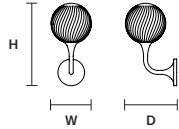

STANDARD LIGHTING
8×E14×15 W MAX (NOT INCL.)*
* BULB MAX
Ø 37 mm/1.50" W max 150 mm/5.90"

☎ : for the US market, refer to the relevant price list.

TEE A1 20

W 20 cm / 7.90"
 D 26 cm / 10.20"
 H 41 cm / 16.10"

STANDARD LIGHTING

1x E14x15 W MAX (NOT INCL.)*
 * BULB MAX
 Ø 37 mm/1.50" W max 150 mm/5.90"

TABLE LAMP / FLOOR LAMP | 台灯 / 落地灯

TEE TL1 20

Ø 20 cm / 7.90"
 H 48 cm / 18.90"

STANDARD LIGHTING

1x E14x15 W MAX (NOT INCL.)*

* BULB MAX
 Ø 37 mm/1.50" W max 150 mm/5.90"

TEE STL1

Ø 30 cm / 11.80"
 H 160 cm / 63.00"

STANDARD LIGHTING

1x E27x20 W MAX (NOT INCL.)*

* BULB MAX
 Ø 62 mm/2.40" W max 185 mm/7.30"

TEE STL3

W 52 cm / 20.50"
 D 45 cm / 17.70"
 H 170 cm / 66.90"