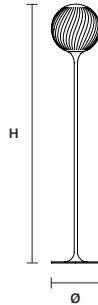

STANDARD LIGHTING
8×E14×15 W MAX (NOT INCL.)*
* BULB MAX
Ø 37 mm/1.50" W max 150 mm/5.90"

☎ : for the US market, refer to the relevant price list.

TEE A1 20

W 20 cm / 7.90"
 D 26 cm / 10.20"
 H 41 cm / 16.10"

STANDARD LIGHTING

1x E14x15 W MAX (NOT INCL.)*
 * BULB MAX
 Ø 37 mm/1.50" W max 150 mm/5.90"

TABLE LAMP / FLOOR LAMP | 台灯 / 落地灯

TEE TL1 20

Ø 20 cm / 7.90"
 H 48 cm / 18.90"

STANDARD LIGHTING

1x E14x15 W MAX (NOT INCL.)*

* BULB MAX
 Ø 37 mm/1.50" W max 150 mm/5.90"

TEE STL1

Ø 30 cm / 11.80"
 H 160 cm / 63.00"

STANDARD LIGHTING

1x E27x20 W MAX (NOT INCL.)*

* BULB MAX
 Ø 62 mm/2.40" W max 185 mm/7.30"

TEE STL3

W 52 cm / 20.50"
 D 45 cm / 17.70"
 H 170 cm / 66.90"

STANDARD LIGHTING

2x E14x15 W MAX (NOT INCL.)*
 1 x E27 x 20 W MAX (NOT INCL.)**
 * BULB MAX
 Ø 37 mm/1.50" W max 150 mm/5.90"
 ** BULB MAX
 Ø 62 mm/2.40" W max 185 mm/7.30"

Ⓜ : for the US market, refer to the relevant price list.
 * ETL ONLY FOR US MARKET.