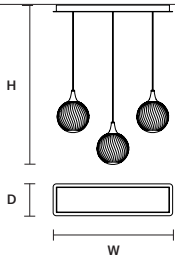

STANDARD LIGHTING

2x E14x15 W MAX (NOT INCL.)*
 1 x E27 x 20 W MAX (NOT INCL.)**
 * BULB MAX
 Ø 37 mm/1.50" W max 150 mm/5.90"
 ** BULB MAX
 Ø 62 mm/2.40" W max 185 mm/7.30"

Ⓜ : for the US market, refer to the relevant price list.
 * ETL ONLY FOR US MARKET.

TEE C3 RD 40 

∅ 44 cm / 17.30"
H MAX 175 cm / 68.90"

STANDARD LIGHTING
3×E14×15 W MAX (NOT INCL.)*
* BULB MAX
∅ 37 mm/1.50" W max 150 mm/5.90"

TEE C5 RD 60 

∅ 62 cm / 24.40"
H MAX 175 cm / 68.90"

STANDARD LIGHTING
5×E14×15 W MAX (NOT INCL.)*
* BULB MAX
∅ 37 mm/1.50" W max 150 mm/5.90"

TEE C7 RD 80 

∅ 80 cm / 31.50"
H MAX 175 cm / 68.90"

STANDARD LIGHTING
7×E14×15 W MAX (NOT INCL.)*
* BULB MAX
∅ 37 mm/1.50" W max 150 mm/5.90"

TEE C3 LN 75 

W 75 cm / 29.50"
D 20 cm / 7.90"
H MAX 175 cm / 68.90"

STANDARD LIGHTING
3×E14×15 W MAX (NOT INCL.)*
* BULB MAX
∅ 37 mm/1.50" W max 150 mm/5.90"

TEE C5 LN 125 

W 125 cm / 49.20"
D 20 cm / 7.90"
H MAX 175 cm / 68.90"

STANDARD LIGHTING
5×E14×15 W MAX (NOT INCL.)*
* BULB MAX
∅ 37 mm/1.50" W max 150 mm/5.90"