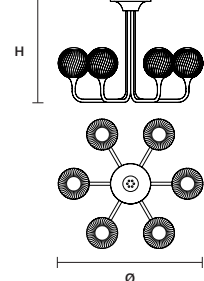

TEE PL1 20 

ø 20 cm / 7.90"
H 49 cm / 19.30"

STANDARD LIGHTING
1×E14×15 W MAX (NOT INCL.)*
* BULB MAX
Ø 37 mm/1.50" W max 150 mm/5.90"

TEE PL1 30 

ø 30 cm / 11.80"
H 64 cm / 25.20"

STANDARD LIGHTING
1×E27×20 W MAX (NOT INCL.)*
* BULB MAX
Ø 62 mm/2.40" W max 185 mm/7.30"

TEE PL5 

ø 85 cm / 33.50"
H 68 cm / 26.80"

STANDARD LIGHTING
5×E14×15 W MAX (NOT INCL.)*
* BULB MAX
Ø 37 mm/1.50" W max 150 mm/5.90"

TEE PL6 95 

ø 94 cm / 37.00"
H 66,5 cm / 26.20"

STANDARD LIGHTING
6×E14×15 W MAX (NOT INCL.)*
* BULB MAX
Ø 37 mm/1.50" W max 150 mm/5.90"

TEE PL8 RD 120 

ø 120 cm / 47.20"
H 76,5 cm / 30.10"

STANDARD LIGHTING
8×E14×15 W MAX (NOT INCL.)*
* BULB MAX
Ø 37 mm/1.50" W max 150 mm/5.90"

TEE PL8 RD 160 

ø 167 cm / 65.70"
H 83,5 cm / 32.90"

STANDARD LIGHTING
8×E27×20 W MAX (NOT INCL.)*
* BULB MAX
Ø 62 mm/2.40" W max 185 mm/7.30"

TEE PL 4+4 RD 100 

ø 100 cm / 39.40"
H 100 cm / 39.40"

STANDARD LIGHTING
8×E14×15 W MAX (NOT INCL.)*
* BULB MAX
Ø 37 mm/1.50" W max 150 mm/5.90"

TEE PL 5+5 RD 120 

ø 120 cm / 47.20"
H 83.5 cm / 32.90"

STANDARD LIGHTING
10×E14×15 W MAX (NOT INCL.)*
* BULB MAX
Ø 37 mm/1.50" W max 150 mm/5.90"