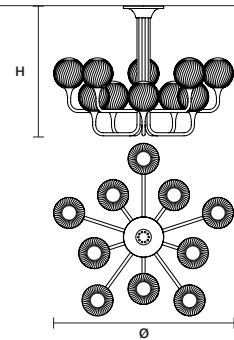

TEE PL 4+4 RD 100 

ø 100 cm / 39.40"
H 100 cm / 39.40"

STANDARD LIGHTING
8×E14×15 W MAX (NOT INCL.)*
* BULB MAX
Ø 37 mm/1.50" W max 150 mm/5.90"

TEE PL 5+5 RD 120 

ø 120 cm / 47.20"
H 83.5 cm / 32.90"

STANDARD LIGHTING
10×E14×15 W MAX (NOT INCL.)*
* BULB MAX
Ø 37 mm/1.50" W max 150 mm/5.90"

TEE PL8 OV 120 

ø 120 cm / 47.20"
D 80 cm / 31.50"
H 63,5 cm / 25.00"

STANDARD LIGHTING
8×E14×15 W MAX (NOT INCL.)*
* BULB MAX
Ø 37 mm/1.50" W max 150 mm/5.90"

TEE PL8 OV 160 

ø 160 cm / 63.00"
D 107 cm / 42.10"
H 63,5 cm / 25.00"

STANDARD LIGHTING
8×E14×15 W MAX (NOT INCL.)*
* BULB MAX
Ø 37 mm/1.50" W max 150 mm/5.90"

☎ : for the US market, refer to the relevant price list.

TEE A1 20

W 20 cm / 7.90"
 D 26 cm / 10.20"
 H 41 cm / 16.10"