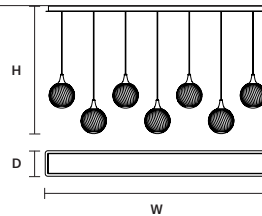

TEE C7 LN 175

W 175 cm / 68.90"
D 20 cm / 7.90"
H MAX 175 cm / 68.90"

STANDARD LIGHTING
7×E14×15 W MAX (NOT INCL.)*
* BULB MAX
∅ 37 mm/1.50" W max 150 mm/5.90"