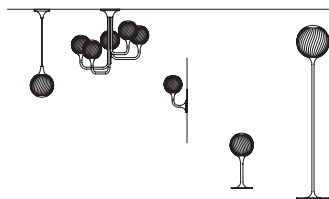

Tee

SUSPENSION | 吊灯
CEILING | 吸顶灯
APPLIQUE | 壁灯
TABLE LAMP | 台灯
FLOOR LAMP | 落地灯

Galvanised metal structure. Murano triplex glass diffusers. Traditional lighting.

镀锌金属灯体结构。穆拉诺三层玻璃灯罩。传统照明。

FINISHINGS | 颜色

STANDARD

G25 Golden copper

MATERIALS

STANDARD

Triplex Murano glass

STANDARD CABLES

TEE S1 20		CCC	RoHS	CE	UL
∅	20 cm / 7.90"				
H	27 cm / 10.60"				

TEE S1 30		CCC	RoHS	CE	UL
∅	30 cm / 11.80"				
H	37 cm / 14.60"				

STANDARD LIGHTING	
1×E14×15 W MAX (NOT INCL.)*	
* BULB MAX	
∅ 37 mm/1.50" W max 150 mm/5.90"	

STANDARD LIGHTING	
1×E27×20 W MAX (NOT INCL.)*	
* BULB MAX	
∅ 62 mm/2.40" W max 185 mm/7.30"	

 : for the US market, refer to the relevant price list.