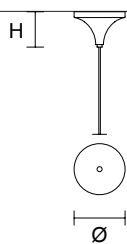

TEE C7 RD 80 

∅ 80 cm / 31.50"
H MAX 175 cm / 68.90"

STANDARD LIGHTING
7×E14×15 W MAX (NOT INCL.)*
* BULB MAX
∅ 37 mm/1.50" W max 150 mm/5.90"

TEE C3 LN 75 

W 75 cm / 29.50"
D 20 cm / 7.90"
H MAX 175 cm / 68.90"

STANDARD LIGHTING
3×E14×15 W MAX (NOT INCL.)*
* BULB MAX
∅ 37 mm/1.50" W max 150 mm/5.90"

TEE C5 LN 125 

W 125 cm / 49.20"
D 20 cm / 7.90"
H MAX 175 cm / 68.90"

STANDARD LIGHTING
5×E14×15 W MAX (NOT INCL.)*
* BULB MAX
∅ 37 mm/1.50" W max 150 mm/5.90"

TEE C7 LN 175 

W 175 cm / 68.90"
D 20 cm / 7.90"
H MAX 175 cm / 68.90"

STANDARD LIGHTING
7×E14×15 W MAX (NOT INCL.)*
* BULB MAX
∅ 37 mm/1.50" W max 150 mm/5.90"

Ⓜ : for the US market, refer to the relevant price list.

SINGLE CANOPY

SIZE		FINISHINGS	PRODUCT NAME
Ø	13,2 cm / 5.20"	● G25	TEE S1 20
H	9 cm / 3.50		TEE S1 30

LINEAR CANOPY LN 75

	SIZE	FINISHINGS	PRODUCT NAME
	W 75 cm / 29.50"	● V91	TEE C3 LN 75
	D 20 cm / 7.90"		
	H 4 cm / 1.60"		