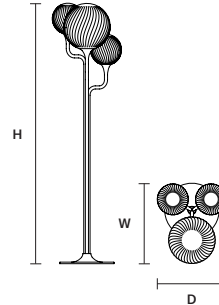

STANDARD LIGHTING
8×E14×15 W MAX (NOT INCL.)*
* BULB MAX
Ø 37 mm/1.50" W max 150 mm/5.90"

☎ : for the US market, refer to the relevant price list.

TEE A1 20

W 20 cm / 7.90"
 D 26 cm / 10.20"
 H 41 cm / 16.10"

STANDARD LIGHTING

1x E14x15 W MAX (NOT INCL.)*
 * BULB MAX
 Ø 37 mm/1.50" W max 150 mm/5.90"

TABLE LAMP / FLOOR LAMP | 台灯 / 落地灯

TEE TL1 20

Ø 20 cm / 7.90"
 H 48 cm / 18.90"

STANDARD LIGHTING

1x E14x15 W MAX (NOT INCL.)*

* BULB MAX
 Ø 37 mm/1.50" W max 150 mm/5.90"

TEE STL1

Ø 30 cm / 11.80"
 H 160 cm / 63.00"

STANDARD LIGHTING

1x E27x20 W MAX (NOT INCL.)*

* BULB MAX
 Ø 62 mm/2.40" W max 185 mm/7.30"

TEE STL3

W 52 cm / 20.50"
 D 45 cm / 17.70"
 H 170 cm / 66.90"

STANDARD LIGHTING

2x E14x15 W MAX (NOT INCL.)*
 1 x E27 x 20 W MAX (NOT INCL.)**
 * BULB MAX
 Ø 37 mm/1.50" W max 150 mm/5.90"
 ** BULB MAX
 Ø 62 mm/2.40" W max 185 mm/7.30"

Ⓜ : for the US market, refer to the relevant price list.
 * ETL ONLY FOR US MARKET.