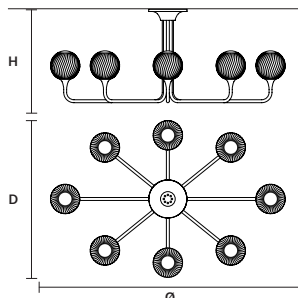

TEE PL 4+4 RD 100 

ø 100 cm / 39.40"
H 100 cm / 39.40"

STANDARD LIGHTING
8×E14×15 W MAX (NOT INCL.)*
* BULB MAX
Ø 37 mm/1.50" W max 150 mm/5.90"

TEE PL 5+5 RD 120 

ø 120 cm / 47.20"
H 83.5 cm / 32.90"

STANDARD LIGHTING
10×E14×15 W MAX (NOT INCL.)*
* BULB MAX
Ø 37 mm/1.50" W max 150 mm/5.90"

TEE PL8 OV 120 

ø 120 cm / 47.20"
D 80 cm / 31.50"
H 63,5 cm / 25.00"

STANDARD LIGHTING
8×E14×15 W MAX (NOT INCL.)*
* BULB MAX
Ø 37 mm/1.50" W max 150 mm/5.90"

TEE PL8 OV 160 

ø 160 cm / 63.00"
D 107 cm / 42.10"
H 63,5 cm / 25.00"

STANDARD LIGHTING
8×E14×15 W MAX (NOT INCL.)*
* BULB MAX
Ø 37 mm/1.50" W max 150 mm/5.90"

☎ : for the US market, refer to the relevant price list.

TEE A1 20

W 20 cm / 7.90"
 D 26 cm / 10.20"
 H 41 cm / 16.10"