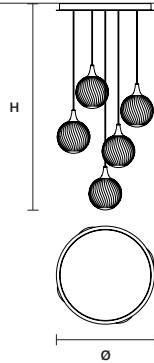

* BULB MAX
 Ø 37 mm/1.50" W max 150 mm/5.90"

TEE STL1

Ø 30 cm / 11.80"
 H 160 cm / 63.00"

STANDARD LIGHTING

1x E27x20 W MAX (NOT INCL.)*

* BULB MAX
 Ø 62 mm/2.40" W max 185 mm/7.30"

TEE STL3

W 52 cm / 20.50"
 D 45 cm / 17.70"
 H 170 cm / 66.90"

STANDARD LIGHTING

2x E14x15 W MAX (NOT INCL.)*
 1 x E27 x 20 W MAX (NOT INCL.)**
 * BULB MAX
 Ø 37 mm/1.50" W max 150 mm/5.90"
 ** BULB MAX
 Ø 62 mm/2.40" W max 185 mm/7.30"

Ⓜ : for the US market, refer to the relevant price list.
 * ETL ONLY FOR US MARKET.

TEE C3 RD 40 

∅ 44 cm / 17.30"
H MAX 175 cm / 68.90"

STANDARD LIGHTING
3×E14×15 W MAX (NOT INCL.)*
* BULB MAX
∅ 37 mm/1.50" W max 150 mm/5.90"

TEE C5 RD 60 

∅ 62 cm / 24.40"
H MAX 175 cm / 68.90"

STANDARD LIGHTING
5×E14×15 W MAX (NOT INCL.)*
* BULB MAX
∅ 37 mm/1.50" W max 150 mm/5.90"

TEE C7 RD 80 

∅ 80 cm / 31.50"
H MAX 175 cm / 68.90"

STANDARD LIGHTING
7×E14×15 W MAX (NOT INCL.)*
* BULB MAX
∅ 37 mm/1.50" W max 150 mm/5.90"

TEE C3 LN 75 

W 75 cm / 29.50"
D 20 cm / 7.90"
H MAX 175 cm / 68.90"