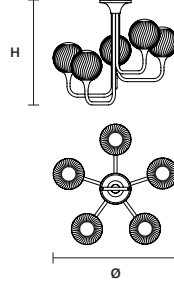

G25 Golden copper

MATERIALS

STANDARD

Triplex Murano glass

STANDARD CABLES

TEE S1 20		CCC	RoHS	CE	UL
∅	20 cm / 7.90"				
H	27 cm / 10.60"				

TEE S1 30		CCC	RoHS	CE	UL
∅	30 cm / 11.80"				
H	37 cm / 14.60"				

STANDARD LIGHTING	
1×E14×15 W MAX (NOT INCL.)*	
* BULB MAX	
∅ 37 mm/1.50" W max 150 mm/5.90"	

STANDARD LIGHTING	
1×E27×20 W MAX (NOT INCL.)*	
* BULB MAX	
∅ 62 mm/2.40" W max 185 mm/7.30"	

 : for the US market, refer to the relevant price list.

TEE PL1 20 

ø 20 cm / 7.90"
H 49 cm / 19.30"

STANDARD LIGHTING
1×E14×15 W MAX (NOT INCL.)*
* BULB MAX
Ø 37 mm/1.50" W max 150 mm/5.90"

TEE PL1 30 

ø 30 cm / 11.80"
H 64 cm / 25.20"

STANDARD LIGHTING
1×E27×20 W MAX (NOT INCL.)*
* BULB MAX
Ø 62 mm/2.40" W max 185 mm/7.30"

TEE PL5 

ø 85 cm / 33.50"
H 68 cm / 26.80"

STANDARD LIGHTING
5×E14×15 W MAX (NOT INCL.)*
* BULB MAX
Ø 37 mm/1.50" W max 150 mm/5.90"

TEE PL6 95 

ø 94 cm / 37.00"
H 66,5 cm / 26.20"

STANDARD LIGHTING
6×E14×15 W MAX (NOT INCL.)*
* BULB MAX
Ø 37 mm/1.50" W max 150 mm/5.90"