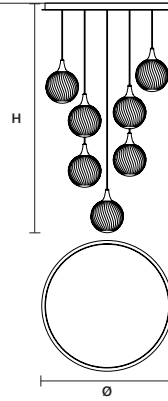

* BULB MAX
 Ø 37 mm/1.50" W max 150 mm/5.90"

TEE STL1

Ø 30 cm / 11.80"
 H 160 cm / 63.00"

STANDARD LIGHTING

1x E27x20 W MAX (NOT INCL.)*

* BULB MAX
 Ø 62 mm/2.40" W max 185 mm/7.30"

TEE STL3

W 52 cm / 20.50"
 D 45 cm / 17.70"
 H 170 cm / 66.90"

STANDARD LIGHTING

2x E14x15 W MAX (NOT INCL.)*
 1 x E27 x 20 W MAX (NOT INCL.)**
 * BULB MAX
 Ø 37 mm/1.50" W max 150 mm/5.90"
 ** BULB MAX
 Ø 62 mm/2.40" W max 185 mm/7.30"

Ⓜ : for the US market, refer to the relevant price list.
 * ETL ONLY FOR US MARKET.

TEE C3 RD 40 

∅ 44 cm / 17.30"
H MAX 175 cm / 68.90"

STANDARD LIGHTING
3×E14×15 W MAX (NOT INCL.)*
* BULB MAX
∅ 37 mm/1.50" W max 150 mm/5.90"

TEE C5 RD 60 

∅ 62 cm / 24.40"
H MAX 175 cm / 68.90"

STANDARD LIGHTING
5×E14×15 W MAX (NOT INCL.)*
* BULB MAX
∅ 37 mm/1.50" W max 150 mm/5.90"

TEE C7 RD 80 

∅ 80 cm / 31.50"
H MAX 175 cm / 68.90"

STANDARD LIGHTING
7×E14×15 W MAX (NOT INCL.)*
* BULB MAX
∅ 37 mm/1.50" W max 150 mm/5.90"

TEE C3 LN 75 

W 75 cm / 29.50"
D 20 cm / 7.90"
H MAX 175 cm / 68.90"