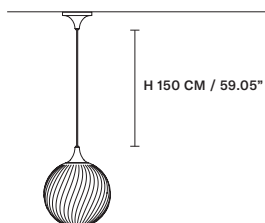

G25 Golden copper

MATERIALS

STANDARD

Triplex Murano glass

STANDARD CABLES

TEE S1 20		CCC	RoHS	CE	UL
∅	20 cm / 7.90"				
H	27 cm / 10.60"				

TEE S1 30		CCC	RoHS	CE	UL
∅	30 cm / 11.80"				
H	37 cm / 14.60"				

STANDARD LIGHTING	
1×E14×15 W MAX (NOT INCL.)*	
* BULB MAX	
∅ 37 mm/1.50" W max 150 mm/5.90"	

STANDARD LIGHTING	
1×E27×20 W MAX (NOT INCL.)*	
* BULB MAX	
∅ 62 mm/2.40" W max 185 mm/7.30"	

 : for the US market, refer to the relevant price list.

TEE PL1 20 

ø 20 cm / 7.90"
H 49 cm / 19.30"

STANDARD LIGHTING
1×E14×15 W MAX (NOT INCL.)*
* BULB MAX
Ø 37 mm/1.50" W max 150 mm/5.90"

TEE PL1 30 

ø 30 cm / 11.80"
H 64 cm / 25.20"

STANDARD LIGHTING
1×E27×20 W MAX (NOT INCL.)*
* BULB MAX
Ø 62 mm/2.40" W max 185 mm/7.30"

TEE PL5 

ø 85 cm / 33.50"
H 68 cm / 26.80"

STANDARD LIGHTING
5×E14×15 W MAX (NOT INCL.)*
* BULB MAX
Ø 37 mm/1.50" W max 150 mm/5.90"

TEE PL6 95 

ø 94 cm / 37.00"
H 66,5 cm / 26.20"

STANDARD LIGHTING
6×E14×15 W MAX (NOT INCL.)*
* BULB MAX
Ø 37 mm/1.50" W max 150 mm/5.90"