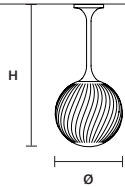

∅ 30 cm / 11.80"  
H 40 cm / 15.70"

STANDARD LIGHTING  
1 x E27x20 W MAX (NOT INCL.)\*  
  
\* BULB MAX  
∅ 62 mm / 2.40" W max 185 mm / 7.30"

TEE OUT S3 

STANDARD LIGHTING  
3 x E27x20 W MAX (NOT INCL.)\*  
  
\* BULB MAX  
∅ 62 mm / 2.40" W max 185 mm / 7.30"

TEE OUT S5 

STANDARD LIGHTING  
5 x E14x10 W MAX (NOT INCL.)\*  
  
\* BULB MAX  
∅ 37 mm / 1.50" W max 150 mm / 5.90"

Ⓜ : for the US market, refer to the relevant price list.

**TEE OUT PL1 20**  IP54

Ø 20 cm / 7.90"  
H 49 cm / 19.30"

STANDARD LIGHTING  
1xE14x10 W MAX (NOT INCL.)\*  
  
\* BULB MAX  
Ø 37 mm / 1.50" W max 150 mm / 5.90"

**TEE OUT PL1 30**  IP54

Ø 30 cm / 11.80"  
H 64 cm / 25.20"

STANDARD LIGHTING  
1xE27x20 W MAX (NOT INCL.)\*  
  
\* BULB MAX  
Ø 62 mm / 2.40" W max 185 mm / 7.30"

**TEE OUT PL5**  IP54

Ø 85 cm / 33.50"  
H 68 cm / 26.80"

STANDARD LIGHTING  
5xE14x10 W MAX (NOT INCL.)\*  
  
\* BULB MAX  
Ø 37 mm / 1.50" W max 150 mm / 5.90"

**TEE OUT PL6 95**  IP54

Ø 94 cm / 37.00"  
H 66.5 cm / 26.20"