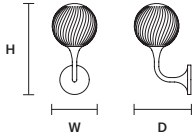

**TEE OUT PL8 OV 160**  IP54

W 160 cm / 63.00"  
H 63.5 cm / 25.00"  
D 107 cm / 42.10"

STANDARD LIGHTING  
8xE14x10 W MAX (NOT INCL.)\*  
  
\* BULB MAX  
Ø 37 mm / 1.50" W max 150 mm / 5.90"

☎ : for the US market, refer to the relevant price list.

TEE OUT A1 20    IP54

W 20 cm / 7.90"  
H 41 cm / 16.10"  
D 26 cm / 10.20"

STANDARD LIGHTING

1xE14x10 W MAX (NOT INCL.)\*

\* BULB MAX

Ø 37 mm / 1.50" W max 150 mm / 5.90"

TABLE LAMP | 台灯

TEE OUT TL1 20    IP44

Ø 20 cm / 7.90"  
H 48 cm / 18.90"

STANDARD LIGHTING

1xE14x10 W MAX (NOT INCL.)\*

\* BULB MAX

Ø 37 mm / 1.50" W max 150 mm / 5.90"

GROUND

TEE OUT GROUND 30    IP44

Ø 30 cm / 11.80"  
H 33 cm / 13.00"