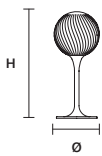

**TEE OUT PL8 OV 160**  IP54

W 160 cm / 63.00"  
H 63.5 cm / 25.00"  
D 107 cm / 42.10"

STANDARD LIGHTING  
8xE14x10 W MAX (NOT INCL.)\*  
  
\* BULB MAX  
Ø 37 mm / 1.50" W max 150 mm / 5.90"

☎ : for the US market, refer to the relevant price list.

TEE OUT A1 20    IP54

W 20 cm / 7.90"  
H 41 cm / 16.10"  
D 26 cm / 10.20"

STANDARD LIGHTING

1xE14x10 W MAX (NOT INCL.)\*

\* BULB MAX

Ø 37 mm / 1.50" W max 150 mm / 5.90"

TABLE LAMP | 台灯

TEE OUT TL1 20    IP44

Ø 20 cm / 7.90"  
H 48 cm / 18.90"

STANDARD LIGHTING

1xE14x10 W MAX (NOT INCL.)\*

\* BULB MAX

Ø 37 mm / 1.50" W max 150 mm / 5.90"

GROUND

TEE OUT GROUND 30    IP44

Ø 30 cm / 11.80"  
H 33 cm / 13.00"