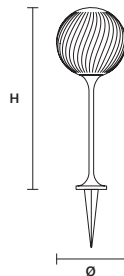

STANDARD LIGHTING

1xE27x20 W MAX (NOT INCL.)\*

\* BULB MAX

Ø 62 mm / 2.40" W max 185 mm / 7.30"

TEE OUT BOL FIX 20    IP54

∅ 20 cm / 7.90"  
H 55 cm / 21.70"

STANDARD LIGHTING

1xE14x10 W MAX (NOT INCL.)\*

\* BULB MAX

∅ 37 mm / 1.50" W max 150 mm / 5.90"

TEE OUT BOL STAKE 20    IP44

∅ 20 cm / 7.90"  
H 55 cm / 21.70"

STANDARD LIGHTING

1xE14x10 W MAX (NOT INCL.)\*

\* BULB MAX

∅ 37 mm / 1.50" W max 150 mm / 5.90"

TEE OUT BOL FIX 30    IP54

∅ 30 cm / 11.80"  
H 80 cm / 31.50"

STANDARD LIGHTING

1xE27x20 W MAX (NOT INCL.)\*

\* BULB MAX

∅ 62 mm / 2.40" W max 185 mm / 7.30"

TEE OUT BOL STAKE30    IP44

∅ 30 cm / 11.80"  
H 80 cm / 31.50"

STANDARD LIGHTING

1xE27x20 W MAX (NOT INCL.)\*

\* BULB MAX

∅ 62 mm / 2.40" W max 185 mm / 7.30"

TEE OUT STL1 SELF    IP44

Ø 30 cm / 11.80"  
H 160 cm / 63.00"

STANDARD LIGHTING  
1xE27x20 W MAX (NOT INCL.)\*