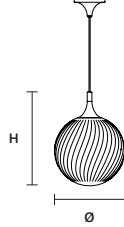

## STANDARD CABLES FOR ALL SUSPENSIONS

TEE OUT S1 20 

∅ 20 cm / 7.90"  
H 30 cm / 11.80"

STANDARD LIGHTING  
1 x E14x10 W MAX (NOT INCL.)\*  
  
\* BULB MAX  
∅ 37 mm / 1.50" W max 150 mm / 5.90"

TEE OUT S1 30 

∅ 30 cm / 11.80"  
H 40 cm / 15.70"

STANDARD LIGHTING  
1 x E27x20 W MAX (NOT INCL.)\*  
  
\* BULB MAX  
∅ 62 mm / 2.40" W max 185 mm / 7.30"

TEE OUT S3 

STANDARD LIGHTING  
3 x E27x20 W MAX (NOT INCL.)\*  
  
\* BULB MAX  
∅ 62 mm / 2.40" W max 185 mm / 7.30"

TEE OUT S5 

STANDARD LIGHTING  
5 x E14x10 W MAX (NOT INCL.)\*  
  
\* BULB MAX  
∅ 37 mm / 1.50" W max 150 mm / 5.90"

Ⓜ : for the US market, refer to the relevant price list.

**TEE OUT PL1 20**  IP54

Ø 20 cm / 7.90"  
H 49 cm / 19.30"