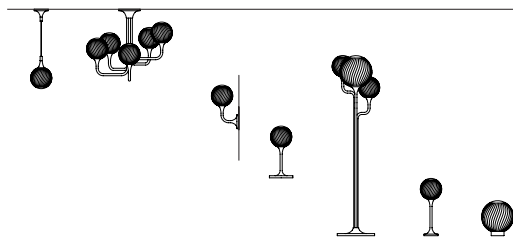

# Tee

SUSPENSION | 吊灯  
 CEILING | 吸顶灯  
 APPLIQUE | 壁灯  
 TABLE LAMP | 台灯  
 FLOOR LAMP | 落地灯  
 BOLLARD  
 GROUND

Painted metal structure.  
 Polyethylene diffusers.  
 Traditional lighting. IP54

涂色金属灯体结构。聚乙烯灯罩。  
 传统照明。防护等级IP54