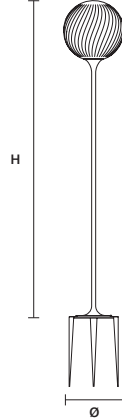

STANDARD LIGHTING

1xE27x20 W MAX (NOT INCL.)\*

\* BULB MAX

∅ 62 mm / 2.40" W max 185 mm / 7.30"

TEE OUT STL1 SELF    IP44

Ø 30 cm / 11.80"  
H 160 cm / 63.00"

STANDARD LIGHTING  
1xE27x20 W MAX (NOT INCL.)\*

\* BULB MAX  
Ø 62 mm / 2.40" W max 185 mm / 7.30"

TEE OUT STL1 FIX    IP54

Ø 30 cm / 11.80"  
H 160 cm / 63.00"

STANDARD LIGHTING  
1xE27x20 W MAX (NOT INCL.)\*

\* BULB MAX  
Ø 62 mm / 2.40" W max 185 mm / 7.30"

TEE OUT STL1 STAKE    IP44

Ø 30 cm / 11.80"  
H 160 cm / 63.00"

STANDARD LIGHTING  
1xE27x20 W MAX (NOT INCL.)\*

\* BULB MAX  
Ø 62 mm / 2.40" W max 185 mm / 7.30"

TEE OUT STL3 SELF    IP44

W 52 cm / 20.50"  
H 170 cm / 66.90"  
D 45 cm / 17.70"

W 52 cm / 20.50"  
H 170 cm / 66.90"  
D 45 cm / 17.70"

STANDARD LIGHTING  
2xE14x10 W MAX (NOT INCL.)\*  
1xE27x20 W MAX (NOT INCL.)\*\*

\* BULB MAX  
Ø 37 mm / 1.50" W max 150 mm / 5.90"  
\*\* BULB MAX  
Ø 62 mm / 2.40" W max 185 mm / 7.30"