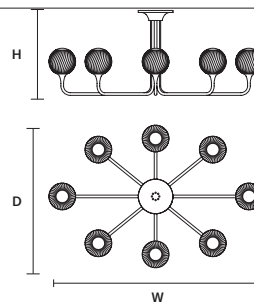

Ø 100 cm / 39.40"  
H 100 cm / 39.40"

STANDARD LIGHTING  
8xE14x10 W MAX (NOT INCL.)\*  
  
\* BULB MAX  
Ø 37 mm / 1.50" W max 150 mm / 5.90"

**TEE OUT PL5+5 RD 120**  IP54

Ø 120 cm / 47.20"  
H 83.5 cm / 32.90"

STANDARD LIGHTING  
10xE14x10 W MAX (NOT INCL.)\*  
  
\* BULB MAX  
Ø 37 mm / 1.50" W max 150 mm / 5.90"

**TEE OUT PL8 OV 120**  IP54

W 120 cm / 47.20"  
H 63.5 cm / 25.00"  
D 80 cm / 31.50"

STANDARD LIGHTING  
8xE14x10 W MAX (NOT INCL.)\*  
  
\* BULB MAX  
Ø 37 mm / 1.50" W max 150 mm / 5.90"

**TEE OUT PL8 OV 160**  IP54

W 160 cm / 63.00"  
H 63.5 cm / 25.00"  
D 107 cm / 42.10"

STANDARD LIGHTING  
8xE14x10 W MAX (NOT INCL.)\*  
  
\* BULB MAX  
Ø 37 mm / 1.50" W max 150 mm / 5.90"

☎ : for the US market, refer to the relevant price list.

TEE OUT A1 20    IP54

W 20 cm / 7.90"  
H 41 cm / 16.10"  
D 26 cm / 10.20"

STANDARD LIGHTING

1xE14x10 W MAX (NOT INCL.)\*

\* BULB MAX

Ø 37 mm / 1.50" W max 150 mm / 5.90"

TABLE LAMP | 台灯

TEE OUT TL1 20    IP44