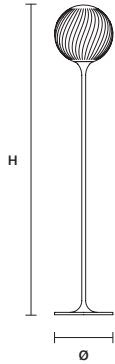

TEE OUT BOL FIX 30    IP54

∅ 30 cm / 11.80"  
H 80 cm / 31.50"

STANDARD LIGHTING

1xE27x20 W MAX (NOT INCL.)\*

\* BULB MAX

∅ 62 mm / 2.40" W max 185 mm / 7.30"

TEE OUT BOL STAKE30    IP44

∅ 30 cm / 11.80"  
H 80 cm / 31.50"

STANDARD LIGHTING

1xE27x20 W MAX (NOT INCL.)\*

\* BULB MAX

∅ 62 mm / 2.40" W max 185 mm / 7.30"

TEE OUT STL1 SELF    IP44

Ø 30 cm / 11.80"  
H 160 cm / 63.00"

STANDARD LIGHTING  
1xE27x20 W MAX (NOT INCL.)\*

\* BULB MAX  
Ø 62 mm / 2.40" W max 185 mm / 7.30"

TEE OUT STL1 FIX    IP54

Ø 30 cm / 11.80"  
H 160 cm / 63.00"

STANDARD LIGHTING  
1xE27x20 W MAX (NOT INCL.)\*

\* BULB MAX  
Ø 62 mm / 2.40" W max 185 mm / 7.30"

W 52 cm / 20.50"  
H 170 cm / 66.90"  
D 45 cm / 17.70"

STANDARD LIGHTING  
2xE14x10 W MAX (NOT INCL.)\*  
1xE27x20 W MAX (NOT INCL.)\*\*

\* BULB MAX  
Ø 37 mm / 1.50" W max 150 mm / 5.90"  
\*\* BULB MAX  
Ø 62 mm / 2.40" W max 185 mm / 7.30"