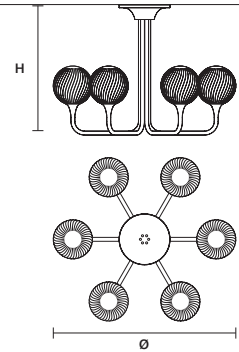

TEE OUT S5 

STANDARD LIGHTING  
5 x E14x10 W MAX (NOT INCL.)\*  
  
\* BULB MAX  
∅ 37 mm / 1.50" W max 150 mm / 5.90"

Ⓜ : for the US market, refer to the relevant price list.

**TEE OUT PL1 20**  IP54

Ø 20 cm / 7.90"  
H 49 cm / 19.30"

STANDARD LIGHTING  
1xE14x10 W MAX (NOT INCL.)\*  
  
\* BULB MAX  
Ø 37 mm / 1.50" W max 150 mm / 5.90"

**TEE OUT PL1 30**  IP54

Ø 30 cm / 11.80"  
H 64 cm / 25.20"

STANDARD LIGHTING  
1xE27x20 W MAX (NOT INCL.)\*  
  
\* BULB MAX  
Ø 62 mm / 2.40" W max 185 mm / 7.30"

**TEE OUT PL5**  IP54

Ø 85 cm / 33.50"  
H 68 cm / 26.80"

STANDARD LIGHTING  
5xE14x10 W MAX (NOT INCL.)\*  
  
\* BULB MAX  
Ø 37 mm / 1.50" W max 150 mm / 5.90"

**TEE OUT PL6 95**  IP54

Ø 94 cm / 37.00"  
H 66.5 cm / 26.20"

STANDARD LIGHTING  
6xE14x10 W MAX (NOT INCL.)\*  
  
\* BULB MAX  
Ø 37 mm / 1.50" W max 150 mm / 5.90"

**TEE OUT PL8 RD 120**  IP54

Ø 120 cm / 47.20"  
H 76.5 cm / 30.10"

STANDARD LIGHTING  
8xE14x10 W MAX (NOT INCL.)\*  
  
\* BULB MAX  
Ø 37 mm / 1.50" W max 150 mm / 5.90"