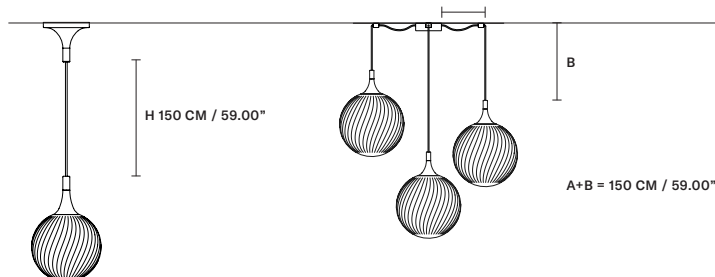

STANDARD CABLES FOR ALL SUSPENSIONS