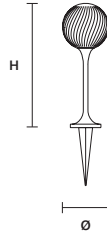

Ø 20 cm / 7.90"  
H 48 cm / 18.90"

STANDARD LIGHTING

1xE14x10 W MAX (NOT INCL.)\*

\* BULB MAX

Ø 37 mm / 1.50" W max 150 mm / 5.90"

GROUND

TEE OUT GROUND 30    IP44

Ø 30 cm / 11.80"  
H 33 cm / 13.00"

STANDARD LIGHTING

1xE27x20 W MAX (NOT INCL.)\*

\* BULB MAX

Ø 62 mm / 2.40" W max 185 mm / 7.30"

TEE OUT BOL FIX 20    IP54

∅ 20 cm / 7.90"  
H 55 cm / 21.70"

STANDARD LIGHTING

1xE14x10 W MAX (NOT INCL.)\*

\* BULB MAX

∅ 37 mm / 1.50" W max 150 mm / 5.90"

TEE OUT BOL STAKE 20    IP44

∅ 20 cm / 7.90"  
H 55 cm / 21.70"

STANDARD LIGHTING

1xE14x10 W MAX (NOT INCL.)\*

\* BULB MAX

∅ 37 mm / 1.50" W max 150 mm / 5.90"

TEE OUT BOL FIX 30    IP54

∅ 30 cm / 11.80"  
H 80 cm / 31.50"

STANDARD LIGHTING

1xE27x20 W MAX (NOT INCL.)\*

\* BULB MAX

∅ 62 mm / 2.40" W max 185 mm / 7.30"

TEE OUT BOL STAKE30    IP44

∅ 30 cm / 11.80"  
H 80 cm / 31.50"