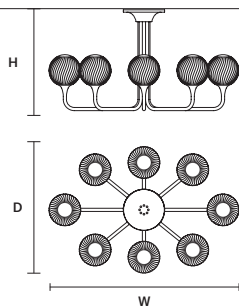

**TEE OUT PL8 RD 160**  IP54

Ø 167 cm / 65.70"  
H 83.5 cm / 32.90"

STANDARD LIGHTING  
8xE27x20 W MAX (NOT INCL.)\*  
  
\* BULB MAX  
Ø 62 mm / 2.40" W max 185 mm / 7.30"

**TEE OUT PL4+4 RD 100**  IP54

Ø 100 cm / 39.40"  
H 100 cm / 39.40"

STANDARD LIGHTING  
8xE14x10 W MAX (NOT INCL.)\*  
  
\* BULB MAX  
Ø 37 mm / 1.50" W max 150 mm / 5.90"

**TEE OUT PL5+5 RD 120**  IP54

Ø 120 cm / 47.20"  
H 83.5 cm / 32.90"

STANDARD LIGHTING  
10xE14x10 W MAX (NOT INCL.)\*  
  
\* BULB MAX  
Ø 37 mm / 1.50" W max 150 mm / 5.90"

**TEE OUT PL8 OV 120**  IP54

W 120 cm / 47.20"  
H 63.5 cm / 25.00"  
D 80 cm / 31.50"

STANDARD LIGHTING  
8xE14x10 W MAX (NOT INCL.)\*  
  
\* BULB MAX  
Ø 37 mm / 1.50" W max 150 mm / 5.90"

**TEE OUT PL8 OV 160**  IP54

W 160 cm / 63.00"  
H 63.5 cm / 25.00"  
D 107 cm / 42.10"

STANDARD LIGHTING  
8xE14x10 W MAX (NOT INCL.)\*  
  
\* BULB MAX  
Ø 37 mm / 1.50" W max 150 mm / 5.90"

☎ : for the US market, refer to the relevant price list.