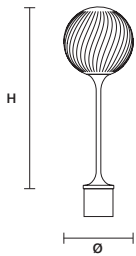

STANDARD LIGHTING

1xE27x20 W MAX (NOT INCL.)\*

\* BULB MAX

Ø 62 mm / 2.40" W max 185 mm / 7.30"

TEE OUT BOL FIX 20    IP54

∅ 20 cm / 7.90"  
H 55 cm / 21.70"

STANDARD LIGHTING

1xE14x10 W MAX (NOT INCL.)\*

\* BULB MAX

∅ 37 mm / 1.50" W max 150 mm / 5.90"

TEE OUT BOL STAKE 20    IP44

∅ 20 cm / 7.90"  
H 55 cm / 21.70"

STANDARD LIGHTING

1xE14x10 W MAX (NOT INCL.)\*

\* BULB MAX

∅ 37 mm / 1.50" W max 150 mm / 5.90"

TEE OUT BOL FIX 30    IP54

∅ 30 cm / 11.80"  
H 80 cm / 31.50"

STANDARD LIGHTING

1xE27x20 W MAX (NOT INCL.)\*

\* BULB MAX

∅ 62 mm / 2.40" W max 185 mm / 7.30"

TEE OUT BOL STAKE30    IP44

∅ 30 cm / 11.80"  
H 80 cm / 31.50"

STANDARD LIGHTING

1xE27x20 W MAX (NOT INCL.)\*

\* BULB MAX

∅ 62 mm / 2.40" W max 185 mm / 7.30"

TEE OUT STL1 SELF    IP44

Ø 30 cm / 11.80"  
H 160 cm / 63.00"

STANDARD LIGHTING  
1xE27x20 W MAX (NOT INCL.)\*