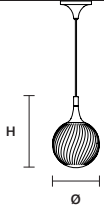

## STANDARD CABLES FOR ALL SUSPENSIONS

TEE OUT S1 20 

∅ 20 cm / 7.90"  
H 30 cm / 11.80"

STANDARD LIGHTING  
1 x E14x10 W MAX (NOT INCL.)\*  
  
\* BULB MAX  
∅ 37 mm / 1.50" W max 150 mm / 5.90"

TEE OUT S1 30 

∅ 30 cm / 11.80"  
H 40 cm / 15.70"

STANDARD LIGHTING  
1 x E27x20 W MAX (NOT INCL.)\*  
  
\* BULB MAX  
∅ 62 mm / 2.40" W max 185 mm / 7.30"

TEE OUT S3 

STANDARD LIGHTING  
3 x E27x20 W MAX (NOT INCL.)\*  
  
\* BULB MAX  
∅ 62 mm / 2.40" W max 185 mm / 7.30"