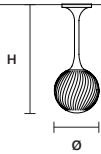

∅ 30 cm / 11.80"  
H 40 cm / 15.70"

STANDARD LIGHTING  
1 x E27x20 W MAX (NOT INCL.)\*  
  
\* BULB MAX  
∅ 62 mm / 2.40" W max 185 mm / 7.30"

TEE OUT S3 

STANDARD LIGHTING  
3 x E27x20 W MAX (NOT INCL.)\*  
  
\* BULB MAX  
∅ 62 mm / 2.40" W max 185 mm / 7.30"

TEE OUT S5 

STANDARD LIGHTING  
5 x E14x10 W MAX (NOT INCL.)\*  
  
\* BULB MAX  
∅ 37 mm / 1.50" W max 150 mm / 5.90"

Ⓜ : for the US market, refer to the relevant price list.

**TEE OUT PL1 20**  IP54

Ø 20 cm / 7.90"  
H 49 cm / 19.30"

STANDARD LIGHTING  
1xE14x10 W MAX (NOT INCL.)\*  
  
\* BULB MAX  
Ø 37 mm / 1.50" W max 150 mm / 5.90"

**TEE OUT PL1 30**  IP54

Ø 30 cm / 11.80"  
H 64 cm / 25.20"

STANDARD LIGHTING  
1xE27x20 W MAX (NOT INCL.)\*  
  
\* BULB MAX  
Ø 62 mm / 2.40" W max 185 mm / 7.30"

**TEE OUT PL5**  IP54

Ø 85 cm / 33.50"  
H 68 cm / 26.80"

STANDARD LIGHTING  
5xE14x10 W MAX (NOT INCL.)\*  
  
\* BULB MAX  
Ø 37 mm / 1.50" W max 150 mm / 5.90"

**TEE OUT PL6 95**  IP54

Ø 94 cm / 37.00"  
H 66.5 cm / 26.20"