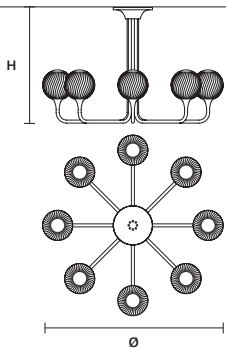

TEE OUT S5 

STANDARD LIGHTING  
5 x E14x10 W MAX (NOT INCL.)\*  
  
\* BULB MAX  
∅ 37 mm / 1.50" W max 150 mm / 5.90"

Ⓜ : for the US market, refer to the relevant price list.

**TEE OUT PL1 20**  IP54

Ø 20 cm / 7.90"  
H 49 cm / 19.30"

STANDARD LIGHTING  
1xE14x10 W MAX (NOT INCL.)\*  
  
\* BULB MAX  
Ø 37 mm / 1.50" W max 150 mm / 5.90"

**TEE OUT PL1 30**  IP54

Ø 30 cm / 11.80"  
H 64 cm / 25.20"

STANDARD LIGHTING  
1xE27x20 W MAX (NOT INCL.)\*  
  
\* BULB MAX  
Ø 62 mm / 2.40" W max 185 mm / 7.30"

**TEE OUT PL5**  IP54

Ø 85 cm / 33.50"  
H 68 cm / 26.80"

STANDARD LIGHTING  
5xE14x10 W MAX (NOT INCL.)\*  
  
\* BULB MAX  
Ø 37 mm / 1.50" W max 150 mm / 5.90"

**TEE OUT PL6 95**  IP54

Ø 94 cm / 37.00"  
H 66.5 cm / 26.20"

STANDARD LIGHTING  
6xE14x10 W MAX (NOT INCL.)\*  
  
\* BULB MAX  
Ø 37 mm / 1.50" W max 150 mm / 5.90"

**TEE OUT PL8 RD 120**  IP54

Ø 120 cm / 47.20"  
H 76.5 cm / 30.10"

STANDARD LIGHTING  
8xE14x10 W MAX (NOT INCL.)\*  
  
\* BULB MAX  
Ø 37 mm / 1.50" W max 150 mm / 5.90"