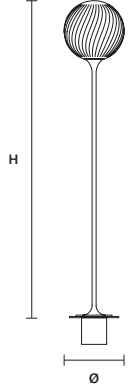

STANDARD LIGHTING

1xE27x20 W MAX (NOT INCL.)\*

\* BULB MAX

∅ 62 mm / 2.40" W max 185 mm / 7.30"

TEE OUT STL1 SELF    IP44

Ø 30 cm / 11.80"  
H 160 cm / 63.00"

STANDARD LIGHTING  
1xE27x20 W MAX (NOT INCL.)\*

\* BULB MAX  
Ø 62 mm / 2.40" W max 185 mm / 7.30"

TEE OUT STL1 FIX    IP54

Ø 30 cm / 11.80"  
H 160 cm / 63.00"

STANDARD LIGHTING  
1xE27x20 W MAX (NOT INCL.)\*

\* BULB MAX  
Ø 62 mm / 2.40" W max 185 mm / 7.30"

TEE OUT STL1 STAKE    IP44

Ø 30 cm / 11.80"  
H 160 cm / 63.00"

STANDARD LIGHTING  
1xE27x20 W MAX (NOT INCL.)\*

\* BULB MAX  
Ø 62 mm / 2.40" W max 185 mm / 7.30"

TEE OUT STL3 SELF    IP44

W 52 cm / 20.50"  
H 170 cm / 66.90"  
D 45 cm / 17.70"

W 52 cm / 20.50"  
H 170 cm / 66.90"  
D 45 cm / 17.70"

STANDARD LIGHTING  
2xE14x10 W MAX (NOT INCL.)\*  
1xE27x20 W MAX (NOT INCL.)\*\*

\* BULB MAX  
Ø 37 mm / 1.50" W max 150 mm / 5.90"  
\*\* BULB MAX  
Ø 62 mm / 2.40" W max 185 mm / 7.30"