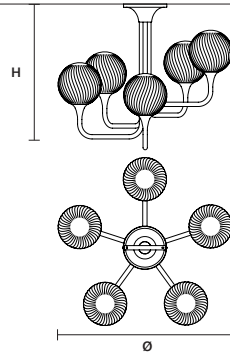

∅ 30 cm / 11.80"  
H 40 cm / 15.70"

STANDARD LIGHTING  
1 x E27x20 W MAX (NOT INCL.)\*  
  
\* BULB MAX  
∅ 62 mm / 2.40" W max 185 mm / 7.30"

TEE OUT S3 

STANDARD LIGHTING  
3 x E27x20 W MAX (NOT INCL.)\*  
  
\* BULB MAX  
∅ 62 mm / 2.40" W max 185 mm / 7.30"

TEE OUT S5 

STANDARD LIGHTING  
5 x E14x10 W MAX (NOT INCL.)\*  
  
\* BULB MAX  
∅ 37 mm / 1.50" W max 150 mm / 5.90"

Ⓜ : for the US market, refer to the relevant price list.

**TEE OUT PL1 20**  IP54

Ø 20 cm / 7.90"  
H 49 cm / 19.30"

STANDARD LIGHTING  
1xE14x10 W MAX (NOT INCL.)\*  
  
\* BULB MAX  
Ø 37 mm / 1.50" W max 150 mm / 5.90"

**TEE OUT PL1 30**  IP54

Ø 30 cm / 11.80"  
H 64 cm / 25.20"

STANDARD LIGHTING  
1xE27x20 W MAX (NOT INCL.)\*  
  
\* BULB MAX  
Ø 62 mm / 2.40" W max 185 mm / 7.30"

**TEE OUT PL5**  IP54

Ø 85 cm / 33.50"  
H 68 cm / 26.80"

STANDARD LIGHTING  
5xE14x10 W MAX (NOT INCL.)\*  
  
\* BULB MAX  
Ø 37 mm / 1.50" W max 150 mm / 5.90"

**TEE OUT PL6 95**  IP54

Ø 94 cm / 37.00"  
H 66.5 cm / 26.20"