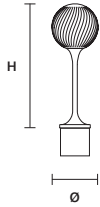

Ø 20 cm / 7.90"  
H 48 cm / 18.90"

STANDARD LIGHTING

1xE14x10 W MAX (NOT INCL.)\*

\* BULB MAX

Ø 37 mm / 1.50" W max 150 mm / 5.90"

GROUND

TEE OUT GROUND 30    IP44

Ø 30 cm / 11.80"  
H 33 cm / 13.00"

STANDARD LIGHTING

1xE27x20 W MAX (NOT INCL.)\*

\* BULB MAX

Ø 62 mm / 2.40" W max 185 mm / 7.30"

TEE OUT BOL FIX 20    IP54

∅ 20 cm / 7.90"  
H 55 cm / 21.70"

STANDARD LIGHTING

1xE14x10 W MAX (NOT INCL.)\*

\* BULB MAX

∅ 37 mm / 1.50" W max 150 mm / 5.90"

TEE OUT BOL STAKE 20    IP44

∅ 20 cm / 7.90"  
H 55 cm / 21.70"

STANDARD LIGHTING

1xE14x10 W MAX (NOT INCL.)\*

\* BULB MAX

∅ 37 mm / 1.50" W max 150 mm / 5.90"