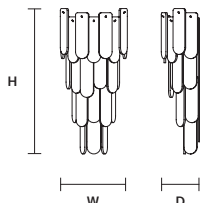

ROYALE
A 5/31/70

W	31 cm / 12.20"
D	19 cm / 7.50"
H	70 cm / 27.60"
■	8,5 kg / 18.70 lb

STANDARD LIGHTING

5×E14×10 W MAX (NOT INCL.)