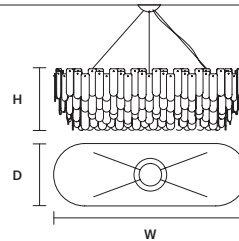

**ROYALE**  
**S 40/100/110**

∅ 100 cm / 39.40"  
H 110 cm / 43.30"  
■ 90 kg / 198.00 lb

STANDARD LIGHTING  
40×E14×10 W MAX (NOT INCL.)

**ROYALE**  
**S 12/85/50 OV**

W 85 cm / 33.50"  
D 50 cm / 19.70"  
H 50 cm / 19.70"  
■ 38 kg / 83.60 lb

STANDARD LIGHTING  
12×E14×10 W MAX (NOT INCL.)

**ROYALE**  
**S 24/120/50 OV**

W 120 cm / 47.20"  
D 50 cm / 19.70"  
H 50 cm / 19.70"  
■ 56 kg / 123.20 lb

STANDARD LIGHTING  
24×E14×10 W MAX (NOT INCL.)

**ROYALE**  
**S 36/155/50 OV**

W 155 cm / 61.00"  
D 50 cm / 19.70"  
H 50 cm / 19.70"  
■ 75 kg / 165.00 lb

STANDARD LIGHTING  
36×E14×10 W MAX (NOT INCL.)

: for the US market, refer to the relevant price list.