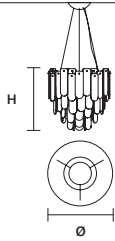

## STANDARD CABLES

H MAX 150 cm / 59.10"

\* THIS ITEM IS MADE WITH NATURAL ONYX SLABS.  
DIFFERENCES IN COLOUR ARE INHERENT TO THE NATURAL MATERIAL  
AND SHOULD NOT BE CONSIDERED A PRODUCT DEFECT.

**ROYALE**  
**S 9/50/55**

∅ 50 cm / 19.70"  
H 55 cm / 21.70"  
■ 23 kg / 50.60 lb

STANDARD LIGHTING  
9×E14×10 W MAX (NOT INCL.)

**ROYALE**  
**S 30/80/75**

∅ 80 cm / 31.50"  
H 75 cm / 29.50"  
■ 60 kg / 132.00 lb

STANDARD LIGHTING  
30×E14×10 W MAX (NOT INCL.)

**ROYALE**  
**S 40/100/110**

∅ 100 cm / 39.40"  
H 110 cm / 43.30"  
■ 90 kg / 198.00 lb

STANDARD LIGHTING  
40×E14×10 W MAX (NOT INCL.)

**ROYALE**  
**S 12/85/50 OV**

W 85 cm / 33.50"  
D 50 cm / 19.70"  
H 50 cm / 19.70"  
■ 38 kg / 83.60 lb

**ROYALE**  
**S 36/155/50 OV**

W 155 cm / 61.00"  
D 50 cm / 19.70"  
H 50 cm / 19.70"  
■ 75 kg / 165.00 lb

STANDARD LIGHTING  
36×E14×10 W MAX (NOT INCL.)

: for the US market, refer to the relevant price list.