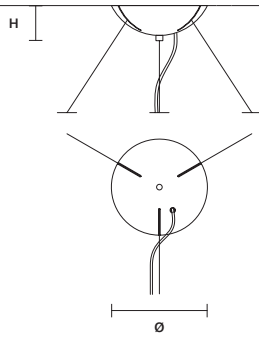

**ROYALE**  
**S 36/155/50 OV**

W 155 cm / 61.00"  
D 50 cm / 19.70"  
H 50 cm / 19.70"  
■ 75 kg / 165.00 lb

STANDARD LIGHTING  
36×E14×10 W MAX (NOT INCL.)

: for the US market, refer to the relevant price list.

ROYALE  
PL 33/75/125

∅ 75 cm / 29.50"  
H 125 cm / 49.20"  
■ 61 kg / 134.20 lb

STANDARD LIGHTING

33×E14×10 W MAX (NOT INCL.)

ROYALE  
A 5/31/70

W	31 cm / 12.20"
D	19 cm / 7.50"
H	70 cm / 27.60"
■	8,5 kg / 18.70 lb

## SIZE

Ø 18 cm / 7.10"  
H 6 cm / 2.40"