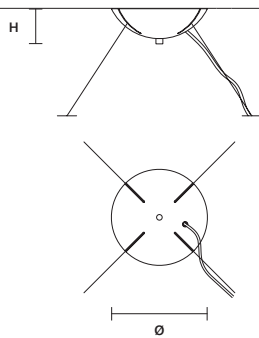

**ROYALE**  
**S 36/155/50 OV**

W 155 cm / 61.00"  
D 50 cm / 19.70"  
H 50 cm / 19.70"  
■ 75 kg / 165.00 lb

STANDARD LIGHTING  
36×E14×10 W MAX (NOT INCL.)

: for the US market, refer to the relevant price list.

## SIZE

Ø 18 cm / 7.10"  
H 6 cm / 2.40"