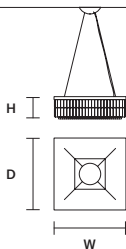

**PALLADIO**  
S 16/150/18 OV

W 150 cm / 59.10"  
D 75 cm / 29.50"  
H 18 cm / 7.10"  
■ 32 kg / 70.40 lb

STANDARD LIGHTING  
16×E27×20 W MAX (NOT INCL.)\*  
\* BULB MAX Ø 45 mm / 1.80"

**PALLADIO**  
S 22/200/18 OV

W 200 cm / 78.70"  
D 85 cm / 33.50"  
H 18 cm / 7.10"  
■ 48 kg / 105.60 lb

STANDARD LIGHTING  
22×E27×20 W MAX (NOT INCL.)\*  
\* BULB MAX Ø 45 mm / 1.80"

**PALLADIO**  
S 12/60/18 SQ

W 60 cm / 23.60"  
D 60 cm / 23.60"  
H 18 cm / 7.10"  
■ 17 kg / 37.40 lb

STANDARD LIGHTING  
12×E27×20 W MAX (NOT INCL.)\*  
\* BULB MAX Ø 45 mm / 1.80"

**PALLADIO**  
S 16/90/18 SQ

W 90 cm / 35.40"  
D 90 cm / 35.40"  
H 18 cm / 7.10"  
■ 31 kg / 68.20 lb

STANDARD LIGHTING  
16×E27×20 W MAX (NOT INCL.)\*  
\* BULB MAX Ø 45 mm / 1.80"

**PALLADIO**  
S 24/120/18 SQ

W 120 cm / 47.20"  
D 120 cm / 47.20"  
H 18 cm / 7.10"  
■ 41 kg / 90.20 lb

STANDARD LIGHTING  
24×E27×20 W MAX (NOT INCL.)\*  
\* BULB MAX Ø 45 mm / 1.80"

☎ : for the US market, refer to the relevant price list.