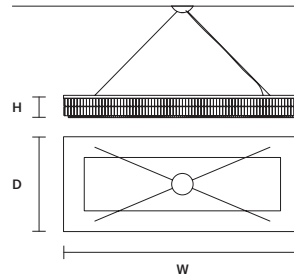

STANDARD LIGHTING

26×E27×20 W MAX (NOT INCL.)*
* BULB MAX Ø 45 mm / 1.80"

PALLADIO
S 9/90/35

Ø 90 cm / 35.40"
H 35 cm / 13.80"
■ 15 kg / 33.00 lb