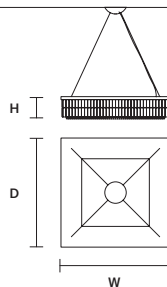

**PALLADIO**  
S 16/150/18 OV

W 150 cm / 59.10"  
D 75 cm / 29.50"  
H 18 cm / 7.10"  
■ 32 kg / 70.40 lb

STANDARD LIGHTING  
16×E27×20 W MAX (NOT INCL.)\*  
\* BULB MAX Ø 45 mm / 1.80"

**PALLADIO**  
S 22/200/18 OV

W 200 cm / 78.70"  
D 85 cm / 33.50"  
H 18 cm / 7.10"  
■ 48 kg / 105.60 lb

STANDARD LIGHTING  
22×E27×20 W MAX (NOT INCL.)\*  
\* BULB MAX Ø 45 mm / 1.80"

**PALLADIO**  
S 12/60/18 SQ

W 60 cm / 23.60"  
D 60 cm / 23.60"  
H 18 cm / 7.10"  
■ 17 kg / 37.40 lb

STANDARD LIGHTING  
12×E27×20 W MAX (NOT INCL.)\*  
\* BULB MAX Ø 45 mm / 1.80"

**PALLADIO**  
S 16/90/18 SQ

W 90 cm / 35.40"  
D 90 cm / 35.40"  
H 18 cm / 7.10"  
■ 31 kg / 68.20 lb

STANDARD LIGHTING  
16×E27×20 W MAX (NOT INCL.)\*  
\* BULB MAX Ø 45 mm / 1.80"

**PALLADIO**  
S 24/120/18 SQ

W 120 cm / 47.20"  
D 120 cm / 47.20"  
H 18 cm / 7.10"  
■ 41 kg / 90.20 lb

STANDARD LIGHTING  
24×E27×20 W MAX (NOT INCL.)\*  
\* BULB MAX Ø 45 mm / 1.80"

☎ : for the US market, refer to the relevant price list.