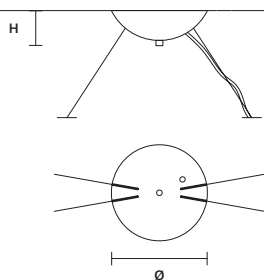

## SINGLE CANOPY

	SIZE	FINISHINGS	PRODUCT NAME
	Ø 18 cm / 7.10"	● V90	PALLADIO S 8/60/18 RD
	H 6 cm / 2.40"		PALLADIO S 9/90/35
			PALLADIO S 15/90/80

## SINGLE CANOPY

	SIZE	FINISHINGS	PRODUCT NAME
	Ø 18 cm / 7.10"	● V90	PALLADIO S 10/90/18 RD
	H 6 cm / 2.40"		PALLADIO S 12/60/18 SQ
			PALLADIO S 16/90/18 SQ
			PALLADIO S 16/120/18 RD

## SIZE

Ø 18 cm / 7.10"  
H 6 cm / 2.40"