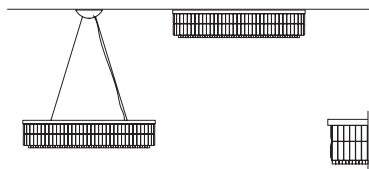

Palladio

SUSPENSION | 吊灯
CEILING | 吸顶灯
APPLIQUE | 壁灯