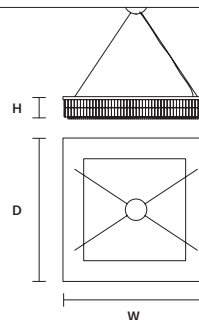

**PALLADIO**  
S 16/150/18 OV

W 150 cm / 59.10"  
D 75 cm / 29.50"  
H 18 cm / 7.10"  
■ 32 kg / 70.40 lb

STANDARD LIGHTING  
16×E27×20 W MAX (NOT INCL.)\*  
\* BULB MAX Ø 45 mm / 1.80"

**PALLADIO**  
S 22/200/18 OV

W 200 cm / 78.70"  
D 85 cm / 33.50"  
H 18 cm / 7.10"  
■ 48 kg / 105.60 lb

STANDARD LIGHTING  
22×E27×20 W MAX (NOT INCL.)\*  
\* BULB MAX Ø 45 mm / 1.80"

**PALLADIO**  
S 12/60/18 SQ

W 60 cm / 23.60"  
D 60 cm / 23.60"  
H 18 cm / 7.10"  
■ 17 kg / 37.40 lb

STANDARD LIGHTING  
12×E27×20 W MAX (NOT INCL.)\*  
\* BULB MAX Ø 45 mm / 1.80"

**PALLADIO**  
S 16/90/18 SQ

W 90 cm / 35.40"  
D 90 cm / 35.40"  
H 18 cm / 7.10"  
■ 31 kg / 68.20 lb

STANDARD LIGHTING  
16×E27×20 W MAX (NOT INCL.)\*  
\* BULB MAX Ø 45 mm / 1.80"

**PALLADIO**  
S 24/120/18 SQ

W 120 cm / 47.20"  
D 120 cm / 47.20"  
H 18 cm / 7.10"  
■ 41 kg / 90.20 lb

STANDARD LIGHTING  
24×E27×20 W MAX (NOT INCL.)\*  
\* BULB MAX Ø 45 mm / 1.80"

☎ : for the US market, refer to the relevant price list.