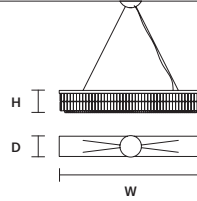

STANDARD LIGHTING

7×E27×20 W MAX (NOT INCL.)*
* BULB MAX Ø 45 mm / 1.80"

PALLADIO
S 16/100/18 RC

W 100 cm / 39.40"
D 60 cm / 23.60"
H 18 cm / 7.10"
■ 27 kg / 59.40 lb