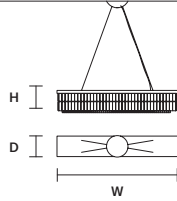

**PALLADIO**  
S 24/120/18 SQ

W 120 cm / 47.20"  
D 120 cm / 47.20"  
H 18 cm / 7.10"  
■ 41 kg / 90.20 lb

STANDARD LIGHTING  
24×E27×20 W MAX (NOT INCL.)\*  
\* BULB MAX Ø 45 mm / 1.80"

☎ : for the US market, refer to the relevant price list.

**PALLADIO**  
S 5/80/18 LN

W 80 cm / 31.50"  
D 17 cm / 6.70"  
H 18 cm / 7.10"  
■ 9 kg / 19.80 lb

STANDARD LIGHTING

5×E27×20 W MAX (NOT INCL.)\*  
\* BULB MAX Ø 45 mm / 1.80"

**PALLADIO**  
S 6/100/18 LN

W 100 cm / 39.40"  
D 17 cm / 6.70"  
H 18 cm / 7.10"  
■ 10 kg / 22.00 lb

STANDARD LIGHTING

6×E27×20 W MAX (NOT INCL.)\*  
\* BULB MAX Ø 45 mm / 1.80"

**PALLADIO**  
S 7/120/18 LN

W 120 cm / 47.20"  
D 17 cm / 6.70"  
H 18 cm / 7.10"  
■ 11 kg / 24.20 lb