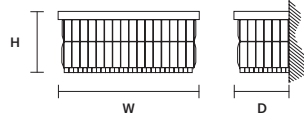

PALLADIO
A 2/30/18 RC

W	30 cm / 11.80"
D	14 cm / 5.50"
H	18 cm / 7.10"
■	3 kg / 6.60 lb

STANDARD LIGHTING

2×E14×10 W MAX (NOT INCL.)*