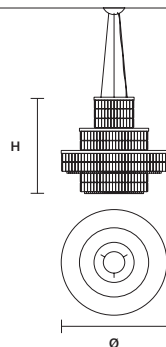

**PALLADIO**  
S 20/150/18 RC

W 150 cm / 59.10"  
D 60 cm / 23.60"  
H 18 cm / 7.10"  
■ 37 kg / 81.40 lb

STANDARD LIGHTING

20×E27×20 W MAX (NOT INCL.)\*  
\* BULB MAX Ø 45 mm / 1.80"

**PALLADIO**  
S 26/200/18 RC

W 200 cm / 78.70"  
D 80 cm / 31.50"  
H 18 cm / 7.10"  
■ 52 kg / 114.40 lb

STANDARD LIGHTING

26×E27×20 W MAX (NOT INCL.)\*  
\* BULB MAX Ø 45 mm / 1.80"

**PALLADIO**  
S 9/90/35

Ø 90 cm / 35.40"  
H 35 cm / 13.80"  
■ 15 kg / 33.00 lb

STANDARD LIGHTING

9×E27×20 W MAX (NOT INCL.)\*  
\* BULB MAX Ø 45 mm / 1.80"

**PALLADIO**  
S 15/90/80

Ø 90 cm / 35.40"  
H 80 cm / 31.50"  
■ 29 kg / 63.80 lb

STANDARD LIGHTING

15×E27×20 W MAX (NOT INCL.)\*  
\* BULB MAX Ø 45 mm / 1.80"

Ⓜ : for the US market, refer to the relevant price list.

**PALLADIO**  
**PL 8/60/18 RD** CE

∅ 60 cm / 23.60"  
H 18 cm / 7.10"  
■ 14 kg / 30.80 lb

STANDARD LIGHTING  
8×E27×20 W MAX (NOT INCL.)\*  
\* BULB MAX Ø 45 mm / 1.80"