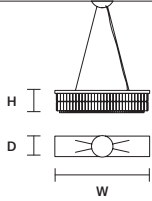

W 200 cm / 78.70"  
D 85 cm / 33.50"  
H 18 cm / 7.10"  
■ 48 kg / 105.60 lb

STANDARD LIGHTING  
22×E27×20 W MAX (NOT INCL.)\*  
\* BULB MAX Ø 45 mm / 1.80"

**PALLADIO**  
S 12/60/18 SQ

W 60 cm / 23.60"  
D 60 cm / 23.60"  
H 18 cm / 7.10"  
■ 17 kg / 37.40 lb

STANDARD LIGHTING  
12×E27×20 W MAX (NOT INCL.)\*  
\* BULB MAX Ø 45 mm / 1.80"

**PALLADIO**  
S 16/90/18 SQ

W 90 cm / 35.40"  
D 90 cm / 35.40"  
H 18 cm / 7.10"  
■ 31 kg / 68.20 lb

STANDARD LIGHTING  
16×E27×20 W MAX (NOT INCL.)\*  
\* BULB MAX Ø 45 mm / 1.80"

**PALLADIO**  
S 24/120/18 SQ

W 120 cm / 47.20"  
D 120 cm / 47.20"  
H 18 cm / 7.10"  
■ 41 kg / 90.20 lb

STANDARD LIGHTING  
24×E27×20 W MAX (NOT INCL.)\*  
\* BULB MAX Ø 45 mm / 1.80"

☎ : for the US market, refer to the relevant price list.

**PALLADIO**  
S 5/80/18 LN

W 80 cm / 31.50"  
D 17 cm / 6.70"  
H 18 cm / 7.10"  
■ 9 kg / 19.80 lb

STANDARD LIGHTING

5×E27×20 W MAX (NOT INCL.)\*  
\* BULB MAX Ø 45 mm / 1.80"

**PALLADIO**  
S 6/100/18 LN