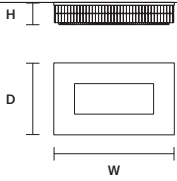

PALLADIO
PL 16/100/18 RC CE

W	100 cm / 39.40"
D	60 cm / 23.60"
H	18 cm / 7.10"
■	27 kg / 59.40 lb

STANDARD LIGHTING
16×E27×20 W MAX (NOT INCL.)*
* BULB MAX Ø 45 mm / 1.80"