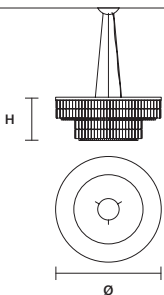

STANDARD LIGHTING

7×E27×20 W MAX (NOT INCL.)\*  
\* BULB MAX Ø 45 mm / 1.80"

**PALLADIO**  
S 16/100/18 RC

W 100 cm / 39.40"  
D 60 cm / 23.60"  
H 18 cm / 7.10"  
■ 27 kg / 59.40 lb

STANDARD LIGHTING

16×E27×20 W MAX (NOT INCL.)\*  
\* BULB MAX Ø 45 mm / 1.80"

**PALLADIO**  
S 20/150/18 RC

W 150 cm / 59.10"  
D 60 cm / 23.60"  
H 18 cm / 7.10"  
■ 37 kg / 81.40 lb

STANDARD LIGHTING

20×E27×20 W MAX (NOT INCL.)\*  
\* BULB MAX Ø 45 mm / 1.80"

**PALLADIO**  
S 26/200/18 RC

W 200 cm / 78.70"  
D 80 cm / 31.50"  
H 18 cm / 7.10"  
■ 52 kg / 114.40 lb

STANDARD LIGHTING

26×E27×20 W MAX (NOT INCL.)\*  
\* BULB MAX Ø 45 mm / 1.80"

**PALLADIO**  
S 9/90/35

Ø 90 cm / 35.40"  
H 35 cm / 13.80"  
■ 15 kg / 33.00 lb

STANDARD LIGHTING

9×E27×20 W MAX (NOT INCL.)\*  
\* BULB MAX Ø 45 mm / 1.80"

**PALLADIO**  
S 15/90/80

Ø 90 cm / 35.40"  
H 80 cm / 31.50"  
■ 29 kg / 63.80 lb

STANDARD LIGHTING

15×E27×20 W MAX (NOT INCL.)\*  
\* BULB MAX Ø 45 mm / 1.80"