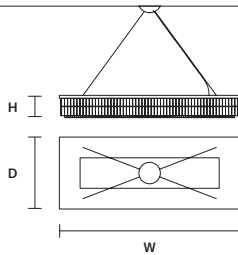

STANDARD LIGHTING

20×E27×20 W MAX (NOT INCL.)*
* BULB MAX Ø 45 mm / 1.80"

PALLADIO
S 26/200/18 RC

W 200 cm / 78.70"
D 80 cm / 31.50"
H 18 cm / 7.10"
■ 52 kg / 114.40 lb