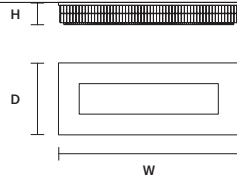

PALLADIO
PL 20/150/18 RC CE

W	150 cm / 59.10"
D	60 cm / 23.60"
H	18 cm / 7.10"
■	37 kg / 81.40 lb

STANDARD LIGHTING
20×E27×20 W MAX (NOT INCL.)*
* BULB MAX Ø 45 mm / 1.80"