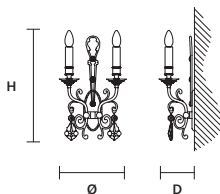

HALF CUT GLASS
CUT CRYSTAL

TR Transparent

DIMMING CONTROL

Only with dimmable bulbs

STANDARD CHAIN

H MAX 100 cm / 39.40"

ODESSA
S 6/70/65

∅ 70 cm / 27.60"
H 65 cm / 25.60"
■ 10 kg / 22.00 lb

STANDARD LIGHTING

12×E14×10 W MAX (NOT INCL.)

ODESSA
S 8/90/120

∅ 90 cm / 35.40"
H 120 cm / 47.20"
■ 24 kg / 52.80 lb

STANDARD LIGHTING

8×E14×10 W MAX (NOT INCL.)

ODESSA
S 12/120/155

∅ 120 cm / 47.20"
H 155 cm / 61.00"
■ 41 kg / 90.20 lb

STANDARD LIGHTING

12×E14×10 W MAX (NOT INCL.)

ODESSA
A 2/27/43

W	27 cm / 10.60"
D	14 cm / 5.50"
H	43 cm / 16.90"
■	1,5 kg / 3.30 lb

STANDARD LIGHTING

2×E14×10 W MAX (NOT INCL.)

SINGLE CANOPY

SIZE	FINISHINGS	PRODUCT NAME
Ø 14 cm / 5.50"	● G03	ODESSA S 6/70/65
H 6,5 cm / 2.60"		ODESSA S 8/90/80

SINGLE CANOPY

SIZE	FINISHINGS	PRODUCT NAME
Ø 20 cm / 7.90"	● G03	ODESSA S 8/90/120
H 8 cm / 3.10"		ODESSA S 12/120/95
		ODESSA S 12/120/155