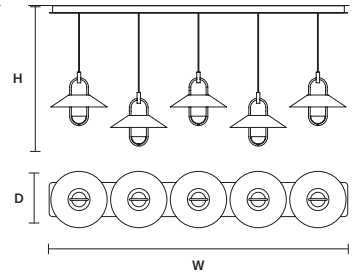

LUPPITER C5 LN 175

w	175 cm / 68.90"
D	33 cm / 13.00"
H MAX	185 cm / 72.80"
STANDARD INTEGRATED LED LIGHTING	
	68 W CRI>90
	3000 K – 8895 NOMINAL LM
ON REQUEST	
	68 W CRI>90
	2700 K – 8480 NOMINAL LM
DIMMABLE	
	0-10V