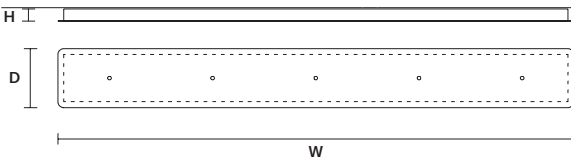

: for the US market, refer to the relevant price list.

SINGLE CANOPY

SIZE		FINISHINGS	PRODUCT NAME
Ø	8,5 cm / 3.30"	● V90	LUPPITER S1 P 33
H	11,5 cm / 4.50"		LUPPITER S1 M 33
			LUPPITER S1 G 33
			LUPPITER S1 P 55
			LUPPITER S1 M 55
			LUPPITER S1 G 55

LINEAR CANOPY LN 125

SIZE	FINISHINGS	PRODUCT NAME
W 125 cm / 49.20"	● V91	LUPPITER C3 LN 125
D 20 cm / 7.90"		
H 4 cm / 1.60"		

LINEAR CANOPY LN 175

SIZE	FINISHINGS	PRODUCT NAME
W 175 cm / 68.90"	● V91	LUPPITER C5 LN 175
D 20 cm / 7.90"		
H 4 cm / 1.60"		