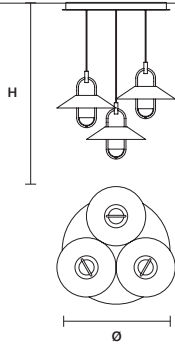

LUPPITER STL 1 33 

ø 33 cm / 13.00"
 H 140 cm / 55.10"

STANDARD INTEGRATED LED LIGHTING
 12,5 W CRI>90
 3000 K – 1639 NOMINAL LM

ON REQUEST
 12,5 W CRI>90
 2700 K – 1566 NOMINAL LM

DIMMABLE
 OWN BUTTON

LUPPITER STL 1 11 

ø 11 cm / 4.30"
 H 140 cm / 55.10"

STANDARD INTEGRATED LED LIGHTING
 12,5 W CRI>90
 3000 K – 1639 NOMINAL LM

ON REQUEST
 12,5 W CRI>90
 2700 K – 1566 NOMINAL LM

DIMMABLE
 OWN BUTTON

 : for the US market, refer to the relevant price list.

LUPPITER C3 RD 60 

∅	60 cm / 23.60"
H MAX	185 cm / 72.80"
STANDARD INTEGRATED LED LIGHTING	
	40,8 W CRI>90
	3000 K – 5337 NOMINAL LM
ON REQUEST	
	40,8 W CRI>90
	2700 K – 5088 NOMINAL LM
DIMMABLE	
	1-10V + PUSH + DALI

LUPPITER C5 RD 80 

∅	80 cm / 31.50"
H MAX	185 cm / 72.80"
STANDARD INTEGRATED LED LIGHTING	
	68 W CRI>90
	3000 K – 8895 NOMINAL LM
ON REQUEST	
	68 W CRI>90
	2700 K – 8480 NOMINAL LM
DIMMABLE	
	0-10V

LUPPITER C3 LN 125 