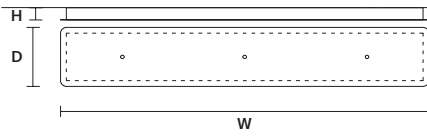

LINEAR CANOPY LN 125

SIZE	FINISHINGS	PRODUCT NAME
W 125 cm / 49.20"	● V91	LUPPITER C3 LN 125
D 20 cm / 7.90"		
H 4 cm / 1.60"