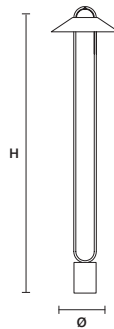

LUPPITER S1 G 55 

Ø 55 cm / 21.70"
H 59 cm / 23.20"

STANDARD INTEGRATED LED LIGHTING	
UP	1,1 W CRI>90 3000 K – 140 NOMINAL LM
DOWN	12,5 W CRI>90 3000 K – 1639 NOMINAL LM
ON REQUEST	
UP	1,1 W CRI>90 2700 K – 130 NOMINAL LM
DOWN	12,5 W CRI>90 2700 K – 1566 NOMINAL LM
DIMMABLE	
1-10V + PUSH	

DIMMABLE
 TRIAC

TABLE LAMP / FLOOR LAMP | 台灯 / 落地灯

LUPPITER TL 1 11 

ø 11 cm / 4.30"
 H 46 cm / 18.10"

STANDARD INTEGRATED LED LIGHTING
 5 W CRI>90
 3000 K – 526 NOMINAL LM

ON REQUEST
 5 W CRI>90
 2700 K – 515 NOMINAL LM

DIMMABLE
 OWN BUTTON

LUPPITER TL 1 33 

ø 33 cm / 13.00"
 H 46 cm / 18.10"

STANDARD INTEGRATED LED LIGHTING
 5 W CRI>90
 3000 K – 526 NOMINAL LM

ON REQUEST
 5 W CRI>90
 2700 K – 515 NOMINAL LM

DIMMABLE
 OWN BUTTON

LUPPITER STL 1 33 

ø 33 cm / 13.00"
 H 140 cm / 55.10"

STANDARD INTEGRATED LED LIGHTING
 12,5 W CRI>90
 3000 K – 1639 NOMINAL LM

ON REQUEST
 12,5 W CRI>90
 2700 K – 1566 NOMINAL LM

DIMMABLE
 OWN BUTTON

LUPPITER STL 1 11 