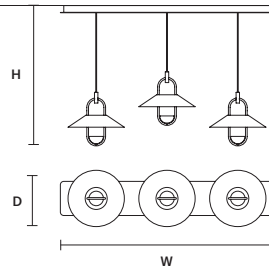

LUPPITER C3 LN 125

w	125 cm / 49.20"
D	33 cm / 13.00"
H MAX	185 cm / 72.80"
STANDARD INTEGRATED LED LIGHTING	
	40,8 W CRI>90
	3000 K – 5337 NOMINAL LM
ON REQUEST	
	40,8 W CRI>90
	2700 K – 5088 NOMINAL LM
DIMMABLE	
	1-10V + PUSH + DALI