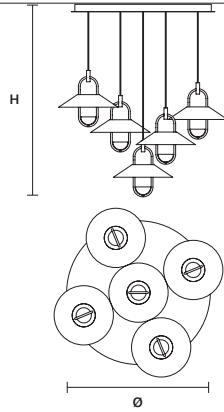

LUPPITER STL 1 33 

ø 33 cm / 13.00"
 H 140 cm / 55.10"

STANDARD INTEGRATED LED LIGHTING
 12,5 W CRI>90
 3000 K – 1639 NOMINAL LM

ON REQUEST
 12,5 W CRI>90
 2700 K – 1566 NOMINAL LM

DIMMABLE
 OWN BUTTON

LUPPITER STL 1 11 

ø 11 cm / 4.30"
 H 140 cm / 55.10"

STANDARD INTEGRATED LED LIGHTING
 12,5 W CRI>90
 3000 K – 1639 NOMINAL LM

ON REQUEST
 12,5 W CRI>90
 2700 K – 1566 NOMINAL LM

DIMMABLE
 OWN BUTTON

 : for the US market, refer to the relevant price list.

LUPPITER C3 RD 60 

∅	60 cm / 23.60"
H MAX	185 cm / 72.80"
STANDARD INTEGRATED LED LIGHTING	
	40,8 W CRI>90
	3000 K – 5337 NOMINAL LM
ON REQUEST	
	40,8 W CRI>90
	2700 K – 5088 NOMINAL LM
DIMMABLE	
	1-10V + PUSH + DALI

LUPPITER C5 RD 80 

∅	80 cm / 31.50"
H MAX	185 cm / 72.80"
STANDARD INTEGRATED LED LIGHTING	
	68 W CRI>90
	3000 K – 8895 NOMINAL LM
ON REQUEST	
	68 W CRI>90
	2700 K – 8480 NOMINAL LM
DIMMABLE	
	0-10V

LUPPITER C3 LN 125 