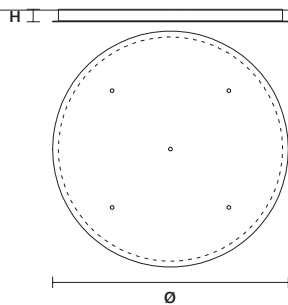

: for the US market, refer to the relevant price list.

SINGLE CANOPY

SIZE		FINISHINGS	PRODUCT NAME
Ø	8,5 cm / 3.30"	● V90	LUPPITER S1 P 33
H	11,5 cm / 4.50"		LUPPITER S1 M 33
			LUPPITER S1 G 33
			LUPPITER S1 P 55
			LUPPITER S1 M 55
			LUPPITER S1 G 55

LINEAR CANOPY LN 125

SIZE	FINISHINGS	PRODUCT NAME
W 125 cm / 49.20"	● V91	LUPPITER C3 LN 125
D 20 cm / 7.90"		
H 4 cm / 1.60"		

LINEAR CANOPY LN 175

SIZE	FINISHINGS	PRODUCT NAME
W 175 cm / 68.90"	● V91	LUPPITER C5 LN 175
D 20 cm / 7.90"		
H 4 cm / 1.60"		

ROUND CANOPY RD 60

SIZE	FINISHINGS	PRODUCT NAME
Ø 60 cm / 23.60"	● V91	LUPPITER C3 RD 60
H 4 cm / 1.60"		

ROUND CANOPY RD 80

SIZE	FINISHINGS	PRODUCT NAME
Ø 80 cm / 31.50"	● V91	LUPPITERC5 RD 80
H 4 cm / 1.60"		