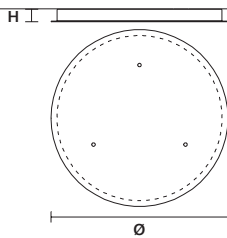

LUPPITER C5 LN 175 

w	175 cm / 68.90"
D	33 cm / 13.00"
H MAX	185 cm / 72.80"
STANDARD INTEGRATED LED LIGHTING	
	68 W CRI>90
	3000 K – 8895 NOMINAL LM
ON REQUEST	
	68 W CRI>90
	2700 K – 8480 NOMINAL LM
DIMMABLE	
	0-10V

: for the US market, refer to the relevant price list.

SINGLE CANOPY

SIZE		FINISHINGS	PRODUCT NAME
Ø	8,5 cm / 3.30"	● V90	LUPPITER S1 P 33
H	11,5 cm / 4.50"		LUPPITER S1 M 33
			LUPPITER S1 G 33
			LUPPITER S1 P 55
			LUPPITER S1 M 55
			LUPPITER S1 G 55

LINEAR CANOPY LN 125

SIZE	FINISHINGS	PRODUCT NAME
W 125 cm / 49.20"	● V91	LUPPITER C3 LN 125
D 20 cm / 7.90"		
H 4 cm / 1.60"		

LINEAR CANOPY LN 175

SIZE	FINISHINGS	PRODUCT NAME
W 175 cm / 68.90"	● V91	LUPPITER C5 LN 175
D 20 cm / 7.90"		
H 4 cm / 1.60"		

ROUND CANOPY RD 60

SIZE	FINISHINGS	PRODUCT NAME
Ø 60 cm / 23.60"	● V91	LUPPITER C3 RD 60
H 4 cm / 1.60"		

ROUND CANOPY RD 80

SIZE	FINISHINGS	PRODUCT NAME
Ø 80 cm / 31.50"	● V91	LUPPITERC5 RD 80
H 4 cm / 1.60"		