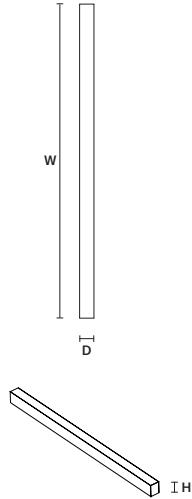

CORNER 20X20	CE
w 19,7 cm / 7.80"	
d 4,7 cm / 1.90"	
H 3 cm / 1.20"	
STANDARD INTEGRATED LED LIGHTING	
3,6 W CRI>95 3000 K – 463 NOMINAL LM	
ON REQUEST	
3,6 W CRI>95 2700 K – 439 NOMINAL LM	

STRAIGHT 100	CE
w 101 cm / 39.80"	
d 4,7 cm / 1.90"	
H 3 cm / 1.20"	
STANDARD INTEGRATED LED LIGHTING	
12 W CRI>95 3000 K – 1545 NOMINAL LM	
ON REQUEST	
12 W CRI>95 2700 K – 1467 NOMINAL LM	

STRAIGHT 50	CE
w 50,5 cm / 19.90"	
d 4,7 cm / 1.90"	
H 3 cm / 1.20"	
STANDARD INTEGRATED LED LIGHTING	
6 W CRI>95 3000 K – 772 NOMINAL LM	
ON REQUEST	
6 W CRI>95 2700 K – 733 NOMINAL LM	

PENDANTS A	
H 25 cm / 9.90"	

PENDANTS B	
H 50 cm / 19.70"	

PENDANTS C	
H 70 cm / 27.60"	

PENDANTS D	
H 100 cm / 39.40"	

: for the US market, refer to the relevant price list.