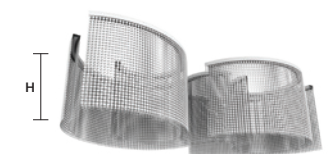

GALASSIA T1 DBL		CE	RoHS
w	700 cm / 275.60"		
d	320 cm / 126.00"		
H	50 cm / 19.70"		
■	320 kg / 704.00 lb		
STANDARD INTEGRATED LED LIGHTING			
475,6 W CRI>95			
3000 K – 61233 NOMINAL LM			
ON REQUEST			
475,6 W CRI>95			
2700 K – 58171 NOMINAL LM			

GALASSIA T1 SNG		CE	RoHS
w	320 cm / 126.00"		
d	320 cm / 126.00"		
H	50 cm / 19.70"		
■	160 kg / 352.00 lb		
STANDARD INTEGRATED LED LIGHTING			
237,8 W CRI>95			
3000 K – 30616 NOMINAL LM			
ON REQUEST			
237,8 W CRI>95			
2700 K – 29085 NOMINAL LM			

GALASSIA T2 SNG		CE	RoHS
w	200 cm / 78.70"		
d	100 cm / 39.40"		
H	50 cm / 19.70"		
■	50 kg / 110.00 lb		
STANDARD INTEGRATED LED LIGHTING			
76 W CRI>95			
3000 K – 9784 NOMINAL LM			
ON REQUEST			
76 W CRI>95			
2700 K – 9294 NOMINAL LM			

MODULES
26 × ARCH 75
18 × ARCH 50
8 × ARCH 125
6 × ARCH 100
6 × ARCH 150
2 × ARCH 175

MODULES
13 × ARCH 75
9 × ARCH 50
4 × ARCH 125
3 × ARCH 100
3 × ARCH 150
1 × ARCH 175

MODULES
5 × ARCH 50
2 × ARCH 75
2 × ARCH 125
1 × ARCH 100
1 × ARCH 150

DRIVER
2 × RECESSED

DRIVER
1 × RECESSED

DRIVER
1 × RECESSED

Ⓜ : for the US market, refer to the relevant price list.