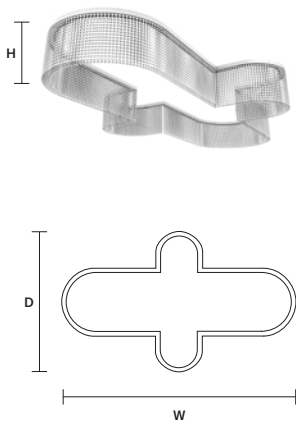

GALASSIA O3 SNG		CE	RoHS
W	257 cm / 101.20"		
D	156 cm / 61.40"		
H	25 cm / 9.80"		
■	40 kg / 88.00 lb		
STANDARD INTEGRATED LED LIGHTING			
79,2 W CRI>95			
3000 K – 10197 NOMINAL LM			
ON REQUEST			
79,2 W CRI>95			
2700 K – 9687 NOMINAL LM			

GALASSIA Q1 SNG		CE	RoHS
W	227 cm / 89.40"		
D	126 cm / 49.60"		
H	100 cm / 39.40"		
■	80 kg / 176.00 lb		
STANDARD INTEGRATED LED LIGHTING			
96,8 W CRI>95			
3000 K – 12462 NOMINAL LM			
ON REQUEST			
96,8 W CRI>95			
2700 K – 11838 NOMINAL LM			

GALASSIA R1 DBL		CE	RoHS
W	486 cm / 191.30"		
D	202 cm / 79.50"		
H	100 cm / 39.40"		
■	440 kg / 968.00 lb		
STANDARD INTEGRATED LED LIGHTING			
601,6 W CRI>95			
3000 K – 77404 NOMINAL LM			
ON REQUEST			
601,6 W CRI>95			
2700 K – 73533 NOMINAL LM			

GALASSIA R2 SNG		CE	RoHS
W	229 cm / 90.20"		
D	116 cm / 45.70"		
H	100 cm / 39.40"		
■	110 kg / 242.00 lb		
STANDARD INTEGRATED LED LIGHTING			
150,4 W CRI>95			
3000 K – 19363 NOMINAL LM			
ON REQUEST			
150,4 W CRI>95			
2700 K – 18394 NOMINAL LM			

MODULES
4 × CORNER 20x20
4 × STRAIGHT 50
4 × ARCH 50
4 × ARCH 75

DRIVER
1 × RECESSED

MODULES
A OUTSIDE H50
4 × ARCH 125
4 × STRAIGHT 100
B INSIDE H100
4 × ARCH 50
2 × STRAIGHT 50

DRIVER
1 × RECESSED

MODULES
A COMBO A H25
8 × ARCH 200
8 × ARCH 50
B COMBO B H50
8 × ARCH 175
8 × ARCH 75
C COMBO C H75
8 × ARCH 150
8 × ARCH 100
D COMBO D H100
8 × ARCH 125

DRIVER
2 × RECESSED

MODULES
A COMBO A H25
2 × ARCH 200
2 × ARCH 50
B COMBO B H50
2 × ARCH 175
2 × ARCH 75
C COMBO C H75
2 × ARCH 150
2 × ARCH 100
D COMBO D H100
2 × ARCH 125

DRIVER
1 × RECESSED

: for the US market, refer to the relevant price list.