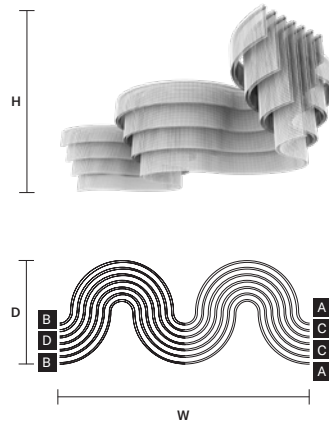

GALASSIA O3 SNG		CE	RoHS
W	257 cm / 101.20"		
D	156 cm / 61.40"		
H	25 cm / 9.80"		
■	40 kg / 88.00 lb		
STANDARD INTEGRATED LED LIGHTING			
79,2 W CRI>95			
3000 K – 10197 NOMINAL LM			
ON REQUEST			
79,2 W CRI>95			
2700 K – 9687 NOMINAL LM			

GALASSIA Q1 SNG		CE	RoHS
W	227 cm / 89.40"		
D	126 cm / 49.60"		
H	100 cm / 39.40"		
■	80 kg / 176.00 lb		
STANDARD INTEGRATED LED LIGHTING			
96,8 W CRI>95			
3000 K – 12462 NOMINAL LM			
ON REQUEST			
96,8 W CRI>95			
2700 K – 11838 NOMINAL LM			

GALASSIA R1 DBL		CE	RoHS
W	486 cm / 191.30"		
D	202 cm / 79.50"		
H	100 cm / 39.40"		
■	440 kg / 968.00 lb		
STANDARD INTEGRATED LED LIGHTING			
601,6 W CRI>95			
3000 K – 77404 NOMINAL LM			
ON REQUEST			
601,6 W CRI>95			
2700 K – 73533 NOMINAL LM			

GALASSIA R2 SNG		CE	RoHS
W	229 cm / 90.20"		
D	116 cm / 45.70"		
H	100 cm / 39.40"		
■	110 kg / 242.00 lb		
STANDARD INTEGRATED LED LIGHTING			
150,4 W CRI>95			
3000 K – 19363 NOMINAL LM			
ON REQUEST			
150,4 W CRI>95			
2700 K – 18394 NOMINAL LM			

MODULES
4 × CORNER 20x20
4 × STRAIGHT 50
4 × ARCH 50
4 × ARCH 75

DRIVER
1 × RECESSED

MODULES
A OUTSIDE H50
4 × ARCH 125
4 × STRAIGHT 100
B INSIDE H100
4 × ARCH 50
2 × STRAIGHT 50

DRIVER
1 × RECESSED

MODULES
A COMBO A H25
8 × ARCH 200
8 × ARCH 50
B COMBO B H50
8 × ARCH 175
8 × ARCH 75
C COMBO C H75
8 × ARCH 150
8 × ARCH 100
D COMBO D H100
8 × ARCH 125

DRIVER
2 × RECESSED

MODULES
A COMBO A H25
2 × ARCH 200
2 × ARCH 50
B COMBO B H50
2 × ARCH 175
2 × ARCH 75
C COMBO C H75
2 × ARCH 150
2 × ARCH 100
D COMBO D H100
2 × ARCH 125

DRIVER
1 × RECESSED

: for the US market, refer to the relevant price list.