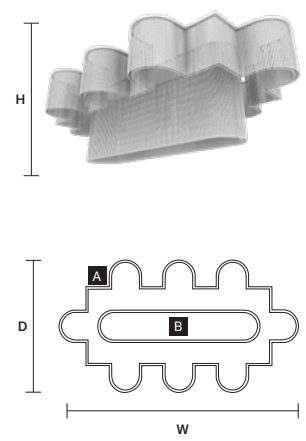

GALASSIA M1 TPL		CE	UL
W	319 cm / 125.60"		
D	180 cm / 70.90"		
H	50 cm / 19.70"		
■	130 kg / 286.00 lb		
STANDARD INTEGRATED LED LIGHTING			
180 W CRI>95		3000 K - 23154 NOMINAL LM	
ON REQUEST			
180 W CRI>95		2700 K - 21996 NOMINAL LM	

GALASSIA N2 DBL		CE	UL
W	700 cm / 275.60"		
D	160 cm / 63.00"		
H	100 cm / 39.40"		
■	350 kg / 770.00 lb		
STANDARD INTEGRATED LED LIGHTING			
456 W CRI>95		3000 K - 58710 NOMINAL LM	
ON REQUEST			
456 W CRI>95		2700 K - 55774 NOMINAL LM	

GALASSIA O1 SNG		CE	UL
W	201 cm / 79.10"		
D	201 cm / 79.10"		
H	100 cm / 39.40"		
■	80 kg / 176.00 lb		
STANDARD INTEGRATED LED LIGHTING			
93,6 W CRI>95		3000 K - 12051 NOMINAL LM	
ON REQUEST			
93,6 W CRI>95		2700 K - 11448 NOMINAL LM	

GALASSIA O1 TPL		CE	UL
W	362 cm / 142.50"		
D	201 cm / 79.10"		
H	100 cm / 39.40"		
■	170 kg / 374.00 lb		
STANDARD INTEGRATED LED LIGHTING			
204 W CRI>95		3000 K - 26265 NOMINAL LM	
ON REQUEST			
204 W CRI>95		2700 K - 24951 NOMINAL LM	

MODULES	
A	OUTSIDE H50 36 × CORNER 20x20
B	INSIDE H50 4 × CORNER 20x20 2 × STRAIGHT 100 2 × STRAIGHT 50
DRIVER	
1 × RECESSED	

MODULES	
A	COMBO A H50 (x4) 12 × CORNER 20x20 2 × STRAIGHT 100 4 × STRAIGHT 50
B	COMBO B H100 (x2) 4 × CORNER 20x20 2 × STRAIGHT 50
C	COMBO C H100 (x1) 4 × CORNER 20x20 2 × STRAIGHT 100
DRIVER	
2 × RECESSED	

MODULES	
A	OUTSIDE H50 12 × CORNER 20x20 8 × ARCH 50
B	INSIDE H100 4 × ARCH 50
DRIVER	
1 × RECESSED	

MODULES	
A	OUTSIDE H50 20 × CORNER 20x20 16 × ARCH 50
B	INSIDE H100 4 × ARCH 50 4 × STRAIGHT 100
DRIVER	
2 × RECESSED	

: for the US market, refer to the relevant price list.