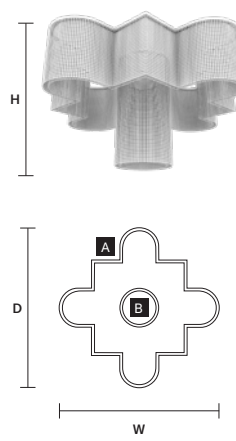

GALASSIA M1 TPL		CE	UL
W	319 cm / 125.60"		
D	180 cm / 70.90"		
H	50 cm / 19.70"		
■	130 kg / 286.00 lb		
STANDARD INTEGRATED LED LIGHTING			
180 W CRI>95		3000 K - 23154 NOMINAL LM	
ON REQUEST			
180 W CRI>95		2700 K - 21996 NOMINAL LM	

GALASSIA N2 DBL		CE	UL
W	700 cm / 275.60"		
D	160 cm / 63.00"		
H	100 cm / 39.40"		
■	350 kg / 770.00 lb		
STANDARD INTEGRATED LED LIGHTING			
456 W CRI>95		3000 K - 58710 NOMINAL LM	
ON REQUEST			
456 W CRI>95		2700 K - 55774 NOMINAL LM	

GALASSIA O1 SNG		CE	UL
W	201 cm / 79.10"		
D	201 cm / 79.10"		
H	100 cm / 39.40"		
■	80 kg / 176.00 lb		
STANDARD INTEGRATED LED LIGHTING			
93,6 W CRI>95		3000 K - 12051 NOMINAL LM	
ON REQUEST			
93,6 W CRI>95		2700 K - 11448 NOMINAL LM	

GALASSIA O1 TPL		CE	UL
W	362 cm / 142.50"		
D	201 cm / 79.10"		
H	100 cm / 39.40"		
■	170 kg / 374.00 lb		
STANDARD INTEGRATED LED LIGHTING			
204 W CRI>95		3000 K - 26265 NOMINAL LM	
ON REQUEST			
204 W CRI>95		2700 K - 24951 NOMINAL LM	

MODULES	
A	OUTSIDE H50 36 × CORNER 20x20
B	INSIDE H50 4 × CORNER 20x20 2 × STRAIGHT 100 2 × STRAIGHT 50
DRIVER	
1 × RECESSED	

MODULES	
A	COMBO A H50 (x4) 12 × CORNER 20x20 2 × STRAIGHT 100 4 × STRAIGHT 50
B	COMBO B H100 (x2) 4 × CORNER 20x20 2 × STRAIGHT 50
C	COMBO C H100 (x1) 4 × CORNER 20x20 2 × STRAIGHT 100
DRIVER	
2 × RECESSED	

MODULES	
A	OUTSIDE H50 12 × CORNER 20x20 8 × ARCH 50
B	INSIDE H100 4 × ARCH 50
DRIVER	
1 × RECESSED	

MODULES	
A	OUTSIDE H50 20 × CORNER 20x20 16 × ARCH 50
B	INSIDE H100 4 × ARCH 50 4 × STRAIGHT 100
DRIVER	
2 × RECESSED	

: for the US market, refer to the relevant price list.