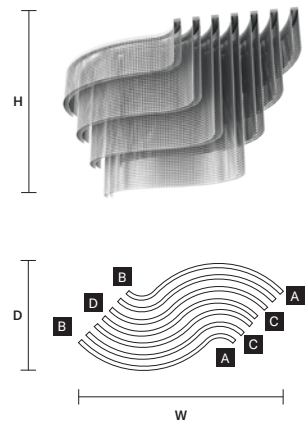

GALASSIA O3 SNG		CE	RoHS
W	257 cm / 101.20"		
D	156 cm / 61.40"		
H	25 cm / 9.80"		
■	40 kg / 88.00 lb		
STANDARD INTEGRATED LED LIGHTING			
79,2 W CRI>95			
3000 K – 10197 NOMINAL LM			
ON REQUEST			
79,2 W CRI>95			
2700 K – 9687 NOMINAL LM			

GALASSIA Q1 SNG		CE	RoHS
W	227 cm / 89.40"		
D	126 cm / 49.60"		
H	100 cm / 39.40"		
■	80 kg / 176.00 lb		
STANDARD INTEGRATED LED LIGHTING			
96,8 W CRI>95			
3000 K – 12462 NOMINAL LM			
ON REQUEST			
96,8 W CRI>95			
2700 K – 11838 NOMINAL LM			

GALASSIA R1 DBL		CE	RoHS
W	486 cm / 191.30"		
D	202 cm / 79.50"		
H	100 cm / 39.40"		
■	440 kg / 968.00 lb		
STANDARD INTEGRATED LED LIGHTING			
601,6 W CRI>95			
3000 K – 77404 NOMINAL LM			
ON REQUEST			
601,6 W CRI>95			
2700 K – 73533 NOMINAL LM			

GALASSIA R2 SNG		CE	RoHS
W	229 cm / 90.20"		
D	116 cm / 45.70"		
H	100 cm / 39.40"		
■	110 kg / 242.00 lb		
STANDARD INTEGRATED LED LIGHTING			
150,4 W CRI>95			
3000 K – 19363 NOMINAL LM			
ON REQUEST			
150,4 W CRI>95			
2700 K – 18394 NOMINAL LM			

MODULES
4 × CORNER 20x20
4 × STRAIGHT 50
4 × ARCH 50
4 × ARCH 75

DRIVER
1 × RECESSED

MODULES
A OUTSIDE H50
4 × ARCH 125
4 × STRAIGHT 100
B INSIDE H100
4 × ARCH 50
2 × STRAIGHT 50

DRIVER
1 × RECESSED

MODULES
A COMBO A H25
8 × ARCH 200
8 × ARCH 50
B COMBO B H50
8 × ARCH 175
8 × ARCH 75
C COMBO C H75
8 × ARCH 150
8 × ARCH 100
D COMBO D H100
8 × ARCH 125

DRIVER
2 × RECESSED

MODULES
A COMBO A H25
2 × ARCH 200
2 × ARCH 50
B COMBO B H50
2 × ARCH 175
2 × ARCH 75
C COMBO C H75
2 × ARCH 150
2 × ARCH 100
D COMBO D H100
2 × ARCH 125

DRIVER
1 × RECESSED

: for the US market, refer to the relevant price list.