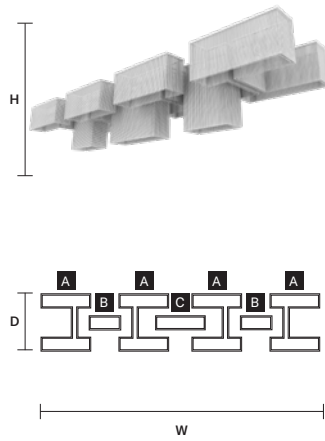

GALASSIA M1 TPL		CE	UL
W	319 cm / 125.60"		
D	180 cm / 70.90"		
H	50 cm / 19.70"		
■	130 kg / 286.00 lb		
STANDARD INTEGRATED LED LIGHTING			
180 W CRI>95		3000 K - 23154 NOMINAL LM	
ON REQUEST			
180 W CRI>95		2700 K - 21996 NOMINAL LM	

GALASSIA N2 DBL		CE	UL
W	700 cm / 275.60"		
D	160 cm / 63.00"		
H	100 cm / 39.40"		
■	350 kg / 770.00 lb		
STANDARD INTEGRATED LED LIGHTING			
456 W CRI>95		3000 K - 58710 NOMINAL LM	
ON REQUEST			
456 W CRI>95		2700 K - 55774 NOMINAL LM	

GALASSIA O1 SNG		CE	UL
W	201 cm / 79.10"		
D	201 cm / 79.10"		
H	100 cm / 39.40"		
■	80 kg / 176.00 lb		
STANDARD INTEGRATED LED LIGHTING			
93,6 W CRI>95		3000 K - 12051 NOMINAL LM	
ON REQUEST			
93,6 W CRI>95		2700 K - 11448 NOMINAL LM	

GALASSIA O1 TPL		CE	UL
W	362 cm / 142.50"		
D	201 cm / 79.10"		
H	100 cm / 39.40"		
■	170 kg / 374.00 lb		
STANDARD INTEGRATED LED LIGHTING			
204 W CRI>95		3000 K - 26265 NOMINAL LM	
ON REQUEST			
204 W CRI>95		2700 K - 24951 NOMINAL LM	

MODULES	
A	OUTSIDE H50 36 × CORNER 20x20
B	INSIDE H50 4 × CORNER 20x20 2 × STRAIGHT 100 2 × STRAIGHT 50
DRIVER	
1 × RECESSED	

MODULES	
A	COMBO A H50 (x4) 12 × CORNER 20x20 2 × STRAIGHT 100 4 × STRAIGHT 50
B	COMBO B H100 (x2) 4 × CORNER 20x20 2 × STRAIGHT 50
C	COMBO C H100 (x1) 4 × CORNER 20x20 2 × STRAIGHT 100
DRIVER	
2 × RECESSED	

MODULES	
A	OUTSIDE H50 12 × CORNER 20x20 8 × ARCH 50
B	INSIDE H100 4 × ARCH 50
DRIVER	
1 × RECESSED	

MODULES	
A	OUTSIDE H50 20 × CORNER 20x20 16 × ARCH 50
B	INSIDE H100 4 × ARCH 50 4 × STRAIGHT 100
DRIVER	
2 × RECESSED	

: for the US market, refer to the relevant price list.