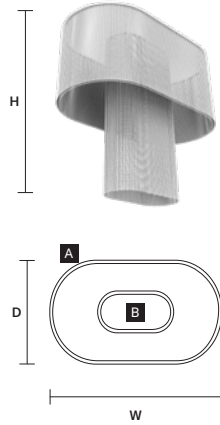

GALASSIA O3 SNG		CE	RoHS
W	257 cm / 101.20"		
D	156 cm / 61.40"		
H	25 cm / 9.80"		
■	40 kg / 88.00 lb		
STANDARD INTEGRATED LED LIGHTING			
79,2 W CRI>95			
3000 K – 10197 NOMINAL LM			
ON REQUEST			
79,2 W CRI>95			
2700 K – 9687 NOMINAL LM			

GALASSIA Q1 SNG		CE	RoHS
W	227 cm / 89.40"		
D	126 cm / 49.60"		
H	100 cm / 39.40"		
■	80 kg / 176.00 lb		
STANDARD INTEGRATED LED LIGHTING			
96,8 W CRI>95			
3000 K – 12462 NOMINAL LM			
ON REQUEST			
96,8 W CRI>95			
2700 K – 11838 NOMINAL LM			

GALASSIA R1 DBL		CE	RoHS
W	486 cm / 191.30"		
D	202 cm / 79.50"		
H	100 cm / 39.40"		
■	440 kg / 968.00 lb		
STANDARD INTEGRATED LED LIGHTING			
601,6 W CRI>95			
3000 K – 77404 NOMINAL LM			
ON REQUEST			
601,6 W CRI>95			
2700 K – 73533 NOMINAL LM			

GALASSIA R2 SNG		CE	RoHS
W	229 cm / 90.20"		
D	116 cm / 45.70"		
H	100 cm / 39.40"		
■	110 kg / 242.00 lb		
STANDARD INTEGRATED LED LIGHTING			
150,4 W CRI>95			
3000 K – 19363 NOMINAL LM			
ON REQUEST			
150,4 W CRI>95			
2700 K – 18394 NOMINAL LM			

MODULES
4 × CORNER 20x20
4 × STRAIGHT 50
4 × ARCH 50
4 × ARCH 75

DRIVER
1 × RECESSED

MODULES
A OUTSIDE H50
4 × ARCH 125
4 × STRAIGHT 100
B INSIDE H100
4 × ARCH 50
2 × STRAIGHT 50

DRIVER
1 × RECESSED

MODULES
A COMBO A H25
8 × ARCH 200
8 × ARCH 50
B COMBO B H50
8 × ARCH 175
8 × ARCH 75
C COMBO C H75
8 × ARCH 150
8 × ARCH 100
D COMBO D H100
8 × ARCH 125

DRIVER
2 × RECESSED

MODULES
A COMBO A H25
2 × ARCH 200
2 × ARCH 50
B COMBO B H50
2 × ARCH 175
2 × ARCH 75
C COMBO C H75
2 × ARCH 150
2 × ARCH 100
D COMBO D H100
2 × ARCH 125

DRIVER
1 × RECESSED

: for the US market, refer to the relevant price list.