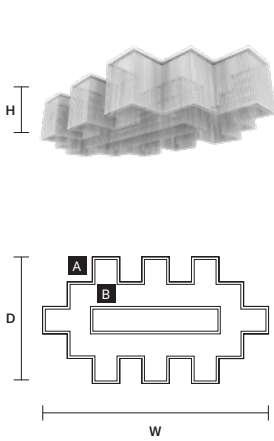

GALASSIA M1 TPL		CE	UL
W	319 cm / 125.60"		
D	180 cm / 70.90"		
H	50 cm / 19.70"		
■	130 kg / 286.00 lb		
STANDARD INTEGRATED LED LIGHTING			
180 W CRI>95		3000 K - 23154 NOMINAL LM	
ON REQUEST			
180 W CRI>95		2700 K - 21996 NOMINAL LM	

GALASSIA N2 DBL		CE	UL
W	700 cm / 275.60"		
D	160 cm / 63.00"		
H	100 cm / 39.40"		
■	350 kg / 770.00 lb		
STANDARD INTEGRATED LED LIGHTING			
456 W CRI>95		3000 K - 58710 NOMINAL LM	
ON REQUEST			
456 W CRI>95		2700 K - 55774 NOMINAL LM	

GALASSIA O1 SNG		CE	UL
W	201 cm / 79.10"		
D	201 cm / 79.10"		
H	100 cm / 39.40"		
■	80 kg / 176.00 lb		
STANDARD INTEGRATED LED LIGHTING			
93,6 W CRI>95		3000 K - 12051 NOMINAL LM	
ON REQUEST			
93,6 W CRI>95		2700 K - 11448 NOMINAL LM	

GALASSIA O1 TPL		CE	UL
W	362 cm / 142.50"		
D	201 cm / 79.10"		
H	100 cm / 39.40"		
■	170 kg / 374.00 lb		
STANDARD INTEGRATED LED LIGHTING			
204 W CRI>95		3000 K - 26265 NOMINAL LM	
ON REQUEST			
204 W CRI>95		2700 K - 24951 NOMINAL LM	

MODULES	
A	OUTSIDE H50 36 × CORNER 20x20
B	INSIDE H50 4 × CORNER 20x20 2 × STRAIGHT 100 2 × STRAIGHT 50
DRIVER	
1 × RECESSED	

MODULES	
A	COMBO A H50 (x4) 12 × CORNER 20x20 2 × STRAIGHT 100 4 × STRAIGHT 50
B	COMBO B H100 (x2) 4 × CORNER 20x20 2 × STRAIGHT 50
C	COMBO C H100 (x1) 4 × CORNER 20x20 2 × STRAIGHT 100
DRIVER	
2 × RECESSED	

MODULES	
A	OUTSIDE H50 12 × CORNER 20x20 8 × ARCH 50
B	INSIDE H100 4 × ARCH 50
DRIVER	
1 × RECESSED	

MODULES	
A	OUTSIDE H50 20 × CORNER 20x20 16 × ARCH 50
B	INSIDE H100 4 × ARCH 50 4 × STRAIGHT 100
DRIVER	
2 × RECESSED	

: for the US market, refer to the relevant price list.