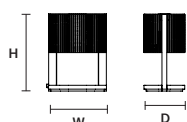

STANDARD

Brass wire mesh

EBE A CE 

W	27 cm / 10.60"
D	14 cm / 5.50"
H	40 cm / 15.70"

STANDARD LIGHTING	
1×E14×10 W MAX (NOT INCL.)	

TABLE LAMP / FLOOR LAMP | 台灯 / 落地灯

EBE TL CCC  CE 

W	30 cm / 11.80"
D	21 cm / 8.30"
H	40 cm / 15.70"

STANDARD INTEGRATED LED LIGHTING	
11 W CRI>95	
3000 K – 1200 NOMINAL LM	

ON REQUEST	
11 W CRI>95	
2700 K – 1140 NOMINAL LM	

DIMMABLE	
NO	

EBE STL CCC  CE 

W	30 cm / 11.80"
D	21 cm / 8.30"
H	140 cm / 55.10"