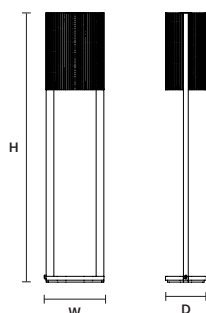

EBE STL CCC CE

W	30 cm / 11.80"
D	21 cm / 8.30"
H	140 cm / 55.10"

STANDARD INTEGRATED LED LIGHTING	
35 W CRI>95	
3000 K – 3770 NOMINAL LM	

ON REQUEST	
35 W CRI>95	
2700 K – 3580 NOMINAL LM	

DIMMABLE	
NO