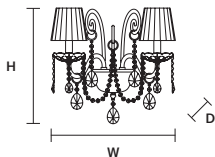

STANDARD LIGHTING

12×E14×10 W MAX (NOT INCL.)

DIAMOND
S 16/95/120

∅ 95 cm / 37.40"
H 120 cm / 47.20"
■ 25 kg / 55.00 lb

STANDARD LIGHTING

16×E14×10 W MAX (NOT INCL.)

DIAMOND
S 16/145/125

∅ 145 cm / 57.10"
H 125 cm / 49.20"
■ 32 kg / 70.40 lb

STANDARD LIGHTING

16×E14×10 W MAX (NOT INCL.)

DIAMOND
S 24/143/175

∅ 143 cm / 56.30"
H 175 cm / 68.90"
■ 44 kg / 96.80 lb

STANDARD LIGHTING
24×E14×10 W MAX (NOT INCL.)

DIAMOND
S 32/110/250

∅ 110 cm / 43.30"
H 250 cm / 98.40"
■ 60 kg / 132.00 lb

STANDARD LIGHTING
32×E14×10 W MAX (NOT INCL.)

DIAMOND
S 64/140/500

∅ 140 cm / 55.10"
H 500 cm / 196.90"
■ 100 kg / 220.00 lb

STANDARD LIGHTING
64×E14×10 W MAX (NOT INCL.)

Ⓢ : for the US market, refer to the relevant price list.

DIAMOND
A 2/48/42

W	48 cm / 18.90"
D	21 cm / 8.30"
H	42 cm / 16.50"
■	2,5 kg / 5.50 lb

STANDARD LIGHTING

2×E14×10 W MAX (NOT INCL.)

SINGLE CANOPY

SIZE	FINISHINGS	PRODUCT NAME
Ø 12 cm / 4.70"	● G04	DIAMOND S 6/65/70
H 6 cm / 2.40"		DIAMOND S 8/88/76