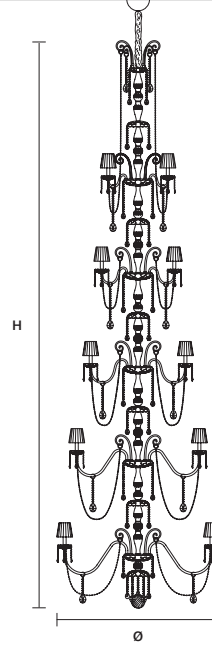

STANDARD CHAIN

H MAX 100 cm / 39.40"

DIAMOND
S 6/65/70

∅ 65 cm / 25.60"
H 70 cm / 27.60"
■ 10 kg / 22.00 lb

STANDARD LIGHTING

6×E14×10 W MAX (NOT INCL.)

DIAMOND
S 8/88/76

∅ 88 cm / 34.60"
H 76 cm / 29.90"
■ 14 kg / 30.80 lb

STANDARD LIGHTING

16×E14×10 W MAX (NOT INCL.)

DIAMOND
S 24/143/175

∅ 143 cm / 56.30"
H 175 cm / 68.90"
■ 44 kg / 96.80 lb

STANDARD LIGHTING
24×E14×10 W MAX (NOT INCL.)

DIAMOND
S 32/110/250

∅ 110 cm / 43.30"
H 250 cm / 98.40"
■ 60 kg / 132.00 lb

STANDARD LIGHTING
32×E14×10 W MAX (NOT INCL.)

DIAMOND
S 64/140/500

∅ 140 cm / 55.10"
H 500 cm / 196.90"
■ 100 kg / 220.00 lb

STANDARD LIGHTING
64×E14×10 W MAX (NOT INCL.)

Ⓢ : for the US market, refer to the relevant price list.

DIAMOND
A 2/48/42

W	48 cm / 18.90"
D	21 cm / 8.30"
H	42 cm / 16.50"
■	2,5 kg / 5.50 lb

STANDARD LIGHTING

2×E14×10 W MAX (NOT INCL.)

SINGLE CANOPY

SIZE	FINISHINGS	PRODUCT NAME
Ø 12 cm / 4.70"	● G04	DIAMOND S 6/65/70
H 6 cm / 2.40"		DIAMOND S 8/88/76