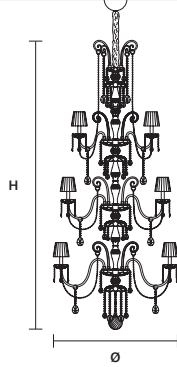

STANDARD LIGHTING

12×E14×10 W MAX (NOT INCL.)

DIAMOND
S 16/95/120

∅ 95 cm / 37.40"
H 120 cm / 47.20"
■ 25 kg / 55.00 lb

STANDARD LIGHTING

16×E14×10 W MAX (NOT INCL.)

DIAMOND
S 16/145/125

∅ 145 cm / 57.10"
H 125 cm / 49.20"
■ 32 kg / 70.40 lb

STANDARD LIGHTING

16×E14×10 W MAX (NOT INCL.)

DIAMOND
S 24/143/175

∅ 143 cm / 56.30"
H 175 cm / 68.90"
■ 44 kg / 96.80 lb

STANDARD LIGHTING
24×E14×10 W MAX (NOT INCL.)

DIAMOND
S 32/110/250

∅ 110 cm / 43.30"
H 250 cm / 98.40"
■ 60 kg / 132.00 lb

STANDARD LIGHTING
32×E14×10 W MAX (NOT INCL.)

DIAMOND
S 64/140/500

∅ 140 cm / 55.10"
H 500 cm / 196.90"
■ 100 kg / 220.00 lb

STANDARD LIGHTING
64×E14×10 W MAX (NOT INCL.)

Ⓢ : for the US market, refer to the relevant price list.

DIAMOND
A 2/48/42

W	48 cm / 18.90"
D	21 cm / 8.30"
H	42 cm / 16.50"
■	2,5 kg / 5.50 lb

STANDARD LIGHTING

2×E14×10 W MAX (NOT INCL.)

SINGLE CANOPY

SIZE	FINISHINGS	PRODUCT NAME
Ø 12 cm / 4.70"	● G04	DIAMOND S 6/65/70
H 6 cm / 2.40"		DIAMOND S 8/88/76