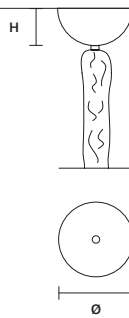

STANDARD LIGHTING

16×E14×10 W MAX (NOT INCL.)

DIAMOND
S 24/143/175

∅ 143 cm / 56.30"
H 175 cm / 68.90"
■ 44 kg / 96.80 lb

STANDARD LIGHTING
24×E14×10 W MAX (NOT INCL.)

DIAMOND
S 32/110/250

∅ 110 cm / 43.30"
H 250 cm / 98.40"
■ 60 kg / 132.00 lb

STANDARD LIGHTING
32×E14×10 W MAX (NOT INCL.)

DIAMOND
S 64/140/500

∅ 140 cm / 55.10"
H 500 cm / 196.90"
■ 100 kg / 220.00 lb

STANDARD LIGHTING
64×E14×10 W MAX (NOT INCL.)

Ⓢ : for the US market, refer to the relevant price list.

DIAMOND
A 2/48/42

W	48 cm / 18.90"
D	21 cm / 8.30"
H	42 cm / 16.50"
■	2,5 kg / 5.50 lb

STANDARD LIGHTING

2×E14×10 W MAX (NOT INCL.)

SINGLE CANOPY

SIZE	FINISHINGS	PRODUCT NAME
Ø 12 cm / 4.70"	● G04	DIAMOND S 6/65/70
H 6 cm / 2.40"		DIAMOND S 8/88/76

SINGLE CANOPY

SIZE	FINISHINGS	PRODUCT NAME
Ø 14 cm / 5.50"	● G04	DIAMOND S 12/103/85
H 7 cm / 2.80"		DIAMOND S 16/95/120

SINGLE CANOPY

SIZE	FINISHINGS	PRODUCT NAME
Ø 20 cm / 7.90"	● G04	DIAMOND S 12/120/120
H 10 cm / 3.90"		DIAMOND S 16/145/125
		DIAMOND S 24/143/175
		DIAMOND S 32/110/250
		DIAMOND S 64/140/500