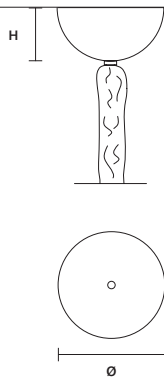

STANDARD LIGHTING

16×E14×10 W MAX (NOT INCL.)

DIAMOND
S 24/143/175

∅ 143 cm / 56.30"
H 175 cm / 68.90"
■ 44 kg / 96.80 lb

STANDARD LIGHTING
24×E14×10 W MAX (NOT INCL.)

DIAMOND
S 32/110/250

∅ 110 cm / 43.30"
H 250 cm / 98.40"
■ 60 kg / 132.00 lb

STANDARD LIGHTING
32×E14×10 W MAX (NOT INCL.)

DIAMOND
S 64/140/500

∅ 140 cm / 55.10"
H 500 cm / 196.90"
■ 100 kg / 220.00 lb

STANDARD LIGHTING
64×E14×10 W MAX (NOT INCL.)

Ⓢ : for the US market, refer to the relevant price list.

DIAMOND
A 2/48/42

W	48 cm / 18.90"
D	21 cm / 8.30"
H	42 cm / 16.50"
■	2,5 kg / 5.50 lb

STANDARD LIGHTING

2×E14×10 W MAX (NOT INCL.)

SINGLE CANOPY

SIZE	FINISHINGS	PRODUCT NAME
Ø 12 cm / 4.70"	● G04	DIAMOND S 6/65/70
H 6 cm / 2.40"		DIAMOND S 8/88/76

SINGLE CANOPY

SIZE	FINISHINGS	PRODUCT NAME
Ø 14 cm / 5.50"	● G04	DIAMOND S 12/103/85
H 7 cm / 2.80"		DIAMOND S 16/95/120

SINGLE CANOPY

SIZE	FINISHINGS	PRODUCT NAME
Ø 20 cm / 7.90"	● G04	DIAMOND S 12/120/120
H 10 cm / 3.90"		DIAMOND S 16/145/125
		DIAMOND S 24/143/175
		DIAMOND S 32/110/250
		DIAMOND S 64/140/500