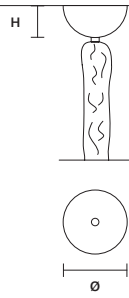

STANDARD LIGHTING

16×E14×10 W MAX (NOT INCL.)

DIAMOND
S 24/143/175

∅ 143 cm / 56.30"
H 175 cm / 68.90"
■ 44 kg / 96.80 lb

STANDARD LIGHTING
24×E14×10 W MAX (NOT INCL.)

DIAMOND
S 32/110/250

∅ 110 cm / 43.30"
H 250 cm / 98.40"
■ 60 kg / 132.00 lb

STANDARD LIGHTING
32×E14×10 W MAX (NOT INCL.)

DIAMOND
S 64/140/500

∅ 140 cm / 55.10"
H 500 cm / 196.90"
■ 100 kg / 220.00 lb

STANDARD LIGHTING
64×E14×10 W MAX (NOT INCL.)

Ⓢ : for the US market, refer to the relevant price list.

DIAMOND
A 2/48/42

W	48 cm / 18.90"
D	21 cm / 8.30"
H	42 cm / 16.50"
■	2,5 kg / 5.50 lb

STANDARD LIGHTING

2×E14×10 W MAX (NOT INCL.)

SINGLE CANOPY

SIZE	FINISHINGS	PRODUCT NAME
Ø 12 cm / 4.70"	● G04	DIAMOND S 6/65/70
H 6 cm / 2.40"		DIAMOND S 8/88/76

SINGLE CANOPY

SIZE	FINISHINGS	PRODUCT NAME
Ø 14 cm / 5.50"	● G04	DIAMOND S 12/103/85
H 7 cm / 2.80"		DIAMOND S 16/95/120

SINGLE CANOPY

SIZE	FINISHINGS	PRODUCT NAME
Ø 20 cm / 7.90"	● G04	DIAMOND S 12/120/120
H 10 cm / 3.90"		DIAMOND S 16/145/125
		DIAMOND S 24/143/175
		DIAMOND S 32/110/250
		DIAMOND S 64/140/500