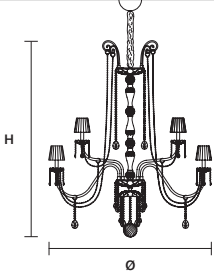

STANDARD LIGHTING

12×E14×10 W MAX (NOT INCL.)

DIAMOND
S 16/95/120

∅ 95 cm / 37.40"
H 120 cm / 47.20"
■ 25 kg / 55.00 lb

STANDARD LIGHTING

16×E14×10 W MAX (NOT INCL.)

DIAMOND
S 16/145/125

∅ 145 cm / 57.10"
H 125 cm / 49.20"
■ 32 kg / 70.40 lb

STANDARD LIGHTING

16×E14×10 W MAX (NOT INCL.)

DIAMOND
S 24/143/175

∅ 143 cm / 56.30"
H 175 cm / 68.90"
■ 44 kg / 96.80 lb

STANDARD LIGHTING
24×E14×10 W MAX (NOT INCL.)

DIAMOND
S 32/110/250

∅ 110 cm / 43.30"
H 250 cm / 98.40"
■ 60 kg / 132.00 lb

STANDARD LIGHTING
32×E14×10 W MAX (NOT INCL.)

DIAMOND
S 64/140/500

∅ 140 cm / 55.10"
H 500 cm / 196.90"
■ 100 kg / 220.00 lb

STANDARD LIGHTING
64×E14×10 W MAX (NOT INCL.)

Ⓢ : for the US market, refer to the relevant price list.

DIAMOND
A 2/48/42

W	48 cm / 18.90"
D	21 cm / 8.30"
H	42 cm / 16.50"
■	2,5 kg / 5.50 lb

STANDARD LIGHTING

2×E14×10 W MAX (NOT INCL.)

SINGLE CANOPY

SIZE	FINISHINGS	PRODUCT NAME
Ø 12 cm / 4.70"	● G04	DIAMOND S 6/65/70
H 6 cm / 2.40"		DIAMOND S 8/88/76