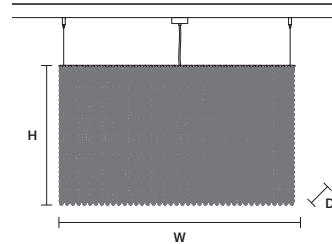

CUBO S/LONG/O 

W 75 cm / 29.50"
D 25 cm / 9.80"
H 60 cm / 23.60"

STANDARD LIGHTING
17×E14×10 W MAX (NOT INCL.)

CUBO S/LONG/P 

W 100 cm / 39.40"
D 25 cm / 9.80"
H 20 cm / 7.90"

STANDARD LIGHTING
12×E14×10 W MAX (NOT INCL.)

CUBO S/LONG/Q 

W 100 cm / 39.40"
D 25 cm / 9.80"
H 40 cm / 15.70"

STANDARD LIGHTING
18×E14×10 W MAX (NOT INCL.)

CUBO S/LONG/R 

W 100 cm / 39.40"
D 25 cm / 9.80"
H 60 cm / 23.60"

STANDARD LIGHTING
18×E14×10 W MAX (NOT INCL.)