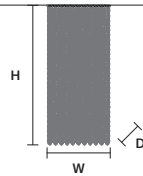

STANDARD LIGHTING
7×E14×10 W MAX (NOT INCL.)

CUBO PL/SQUARE/MEDIUM 60

W 25 cm / 9.80"
D 25 cm / 9.80"
H 60 cm / 23.60"

STANDARD LIGHTING
8×E14×10 W MAX (NOT INCL.)

CUBO PL/SQUARE/MEDIUM 80

W 25 cm / 9.80"
D 25 cm / 9.80"
H 80 cm / 31.50"