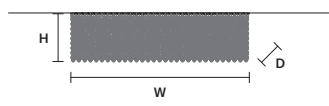

CUBO PL/LONG/L **CE**

w 50 cm / 19.70"
d 25 cm / 9.80"
H 60 cm / 23.60"

STANDARD LIGHTING
12×E14×10 W MAX (NOT INCL.)

CUBO PL/LONG/M 

w	75 cm / 29.50"
d	25 cm / 9.80"
H	20 cm / 7.90"

STANDARD LIGHTING
9×E14×10 W MAX (NOT INCL.)