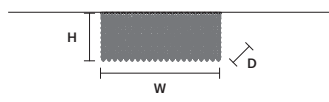

STANDARD LIGHTING
12×E14×10 W MAX (NOT INCL.)

: for the US market, refer to the relevant price list.

CUBO PL/LONG/A **CE**

w 50 cm / 19.70"
d 12,5 cm / 4.90"
H 20 cm / 7.90"

STANDARD LIGHTING
4×E14×10 W MAX (NOT INCL.)