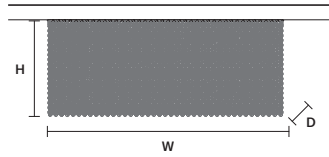

CUBO PL/LONG/P 

w	100 cm / 39.40"
d	25 cm / 9.80"
H	20 cm / 7.90"

STANDARD LIGHTING
12×E14×10 W MAX (NOT INCL.)

CUBO PL/LONG/Q 

w	100 cm / 39.40"
d	25 cm / 9.80"
H	40 cm / 15.70"

STANDARD LIGHTING
18×E14×10 W MAX (NOT INCL.)