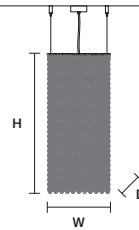

CUBO S/SQUARE/
SMALL 80

W 12,5 cm / 4.90"
D 12,5 cm / 4.90"
H 80 cm / 31.50"

STANDARD LIGHTING
3×E14×10 W MAX (NOT INCL.)

CUBO S/SQUARE/
MEDIUM 20

W 25 cm / 9.80"
D 25 cm / 9.80"
H 20 cm / 7.90"

STANDARD LIGHTING
4×E14×10 W MAX (NOT INCL.)

CUBO S/SQUARE/
MEDIUM 40

W 25 cm / 9.80"
D 25 cm / 9.80"
H 40 cm / 15.70"

STANDARD LIGHTING
7×E14×10 W MAX (NOT INCL.)

CUBO S/SQUARE/
MEDIUM 60

W 25 cm / 9.80"
D 25 cm / 9.80"
H 60 cm / 23.60"

STANDARD LIGHTING
8×E14×10 W MAX (NOT INCL.)