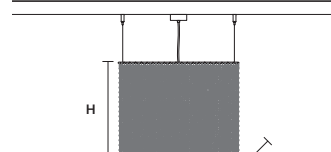

CUBO S/SQUARE/
MEDIUM 80

W 25 cm / 9.80"
D 25 cm / 9.80"
H 80 cm / 31.50"

STANDARD LIGHTING
10×E14×10 W MAX (NOT INCL.)

CUBO S/SQUARE/
LARGE 20

W 50 cm / 19.70"
D 50 cm / 19.70"
H 20 cm / 7.90"

STANDARD LIGHTING
12×E14×10 W MAX (NOT INCL.)

CUBO S/SQUARE/
LARGE 40

W 50 cm / 19.70"
D 50 cm / 19.70"
H 40 cm / 15.70"

STANDARD LIGHTING
12×E14×10 W MAX (NOT INCL.)

Ⓢ : for the US market, refer to the relevant price list.

CUBO S/LONG/A 

W 50 cm / 19.70"
D 12,5 cm / 4.90"
H 20 cm / 7.90"

STANDARD LIGHTING
4×E14×10 W MAX (NOT INCL.)

CUBO S/LONG/B 

W 50 cm / 19.70"
D 12,5 cm / 4.90"
H 40 cm / 15.70"

STANDARD LIGHTING
7×E14×10 W MAX (NOT INCL.)

CUBO S/LONG/C 

W 50 cm / 19.70"
D 12,5 cm / 4.90"
H 60 cm / 23.60"