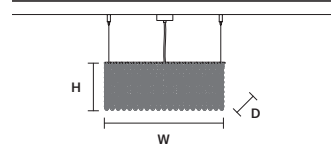

CUBO S/LONG/J

W 50 cm / 19.70"
D 25 cm / 9.80"
H 20 cm / 7.90"

STANDARD LIGHTING
8×E14×10 W MAX (NOT INCL.)