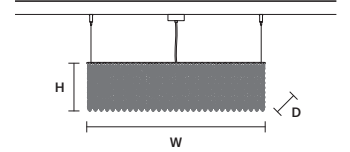

CUBO S/LONG/D

W 75 cm / 29.50"
D 12,5 cm / 4.90"
H 20 cm / 7.90"

STANDARD LIGHTING
5×E14×10 W MAX (NOT INCL.)