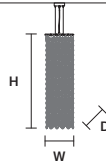

CUBO S/SQUARE/
SMALL 40

W 12,5 cm / 4.90"
D 12,5 cm / 4.90"
H 40 cm / 15.70"

STANDARD LIGHTING
1×E14×10 W MAX (NOT INCL.)