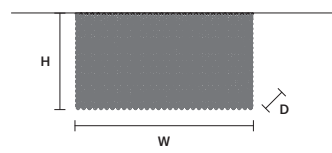

CUBO PL/LONG/N

w	75 cm / 29.50"
d	25 cm / 9.80"
H	40 cm / 15.70"

STANDARD LIGHTING
17×E14×10 W MAX (NOT INCL.)