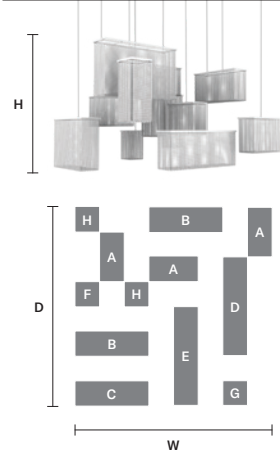

STANDARD LIGHTING

158×E14×10 W MAX (NOT INCL.)

MODULES

- A 2×Cubo S/Long/A
- B 1×Cubo S/Long/B
- C 2×Cubo S/Square/Small 20
- D 2×Cubo S/Square/Small 60
- E 1×Cubo S/Square/Medium 20
- F 3×Cubo S/Square/Medium 40

MODULES

- A 21×Cubo S/Square/Small/20
- B 22×Cubo S/Square/Small/40
- C 21×Cubo S/Square/Small/60

MODULES

- A 2×Cubo S/Long/L
- B 3×Cubo S/Long/P
- C 2×Cubo S/Square/Medium 80

MODULES

- A 3×Cubo S/Long/K
- B 2×Cubo S/Long/N
- C 1×Cubo S/Long/O
- D 1×Cubo S/Long/Q
- E 1×Cubo S/Long/R
- F 1×Cubo S/Square/Medium/40
- G 1×Cubo S/Square/Medium/60
- H 2×Cubo S/Square/Medium/80

: for the US market, refer to the relevant price list.