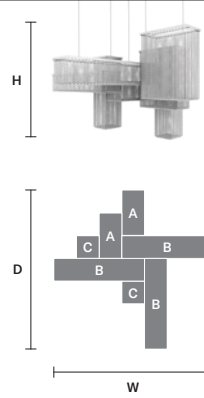

STANDARD LIGHTING

80×E14×10 W MAX (NOT INCL.)

CUBO COMBO S12 200 SQ

w 200 cm / 78.70"
d 200 cm / 78.70"
H 225 cm / 88.60"
■ 157 kg / 345.40 lb