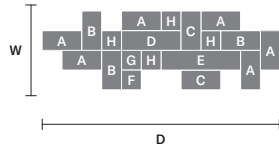

CUBO COMBO PL 150 RC CE

w 75 cm / 29.50"
d 150 cm / 59.10"
H 60 cm / 23.60"
■ 54 kg / 118.80 lb

STANDARD LIGHTING
53×E14×10 W MAX (NOT INCL.)

CUBO COMBO PL 300 RC CE

w 100 cm / 39.40"
d 300 cm / 118.10"
H 80 cm / 31.50"
■ 189 kg / 415.80 lb

STANDARD LIGHTING
195×E14×10 W MAX (NOT INCL.)

MODULES

- **A** 1×Cubo PL/Long/K
- **B** 2×Cubo PL/Long/M
- **C** 2×Cubo PL/Square/Medium 20
- **D** 1×Cubo PL/Square/Medium 40
- **E** 1×Cubo PL/Square/Medium 60

MODULES

- **A** 6×Cubo PL/Long/I
- **B** 3×Cubo PL/Long/K
- **C** 2×Cubo PL/Long/L
- **D** 1×Cubo PL/Long/O
- **E** 1×Cubo PL/Long/Q
- **F** 1×Cubo PL/Square/Medium 20
- **G** 1×Cubo PL/Square/Medium 60
- **H** 4×Cubo PL/Square/Medium 80