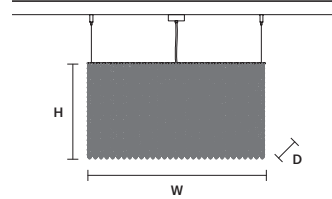

STANDARD LIGHTING
12×E14×10 W MAX (NOT INCL.)

CUBO S/LONG/L 

W 50 cm / 19.70"
D 25 cm / 9.80"
H 60 cm / 23.60"

STANDARD LIGHTING
12×E14×10 W MAX (NOT INCL.)

Ⓜ : for the US market, refer to the relevant price list.

CUBO S/LONG/M 

W 75 cm / 29.50"
D 25 cm / 9.80"
H 20 cm / 7.90"

STANDARD LIGHTING
9×E14×10 W MAX (NOT INCL.)

CUBO S/LONG/N 

W 75 cm / 29.50"
D 25 cm / 9.80"
H 40 cm / 15.70"

STANDARD LIGHTING
17×E14×10 W MAX (NOT INCL.)

CUBO S/LONG/O 

W 75 cm / 29.50"
D 25 cm / 9.80"
H 60 cm / 23.60"

STANDARD LIGHTING
17×E14×10 W MAX (NOT INCL.)

CUBO S/LONG/P 

W 100 cm / 39.40"
D 25 cm / 9.80"
H 20 cm / 7.90"

STANDARD LIGHTING
12×E14×10 W MAX (NOT INCL.)