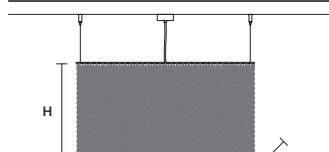

CUBO S/SQUARE/
LARGE 40

W 50 cm / 19.70"
D 50 cm / 19.70"
H 40 cm / 15.70"

STANDARD LIGHTING
12×E14×10 W MAX (NOT INCL.)

Ⓢ : for the US market, refer to the relevant price list.

CUBO S/LONG/A 

W 50 cm / 19.70"
D 12,5 cm / 4.90"
H 20 cm / 7.90"

STANDARD LIGHTING
4×E14×10 W MAX (NOT INCL.)

CUBO S/LONG/B 

W 50 cm / 19.70"
D 12,5 cm / 4.90"
H 40 cm / 15.70"

STANDARD LIGHTING
7×E14×10 W MAX (NOT INCL.)

CUBO S/LONG/C 

W 50 cm / 19.70"
D 12,5 cm / 4.90"
H 60 cm / 23.60"

STANDARD LIGHTING
7×E14×10 W MAX (NOT INCL.)

CUBO S/LONG/D 

W 75 cm / 29.50"
D 12,5 cm / 4.90"
H 20 cm / 7.90"

STANDARD LIGHTING
5×E14×10 W MAX (NOT INCL.)

CUBO S/LONG/E 

W 75 cm / 29.50"
D 12,5 cm / 4.90"
H 40 cm / 15.70"

STANDARD LIGHTING
9×E14×10 W MAX (NOT INCL.)

CUBO S/LONG/F 

W 75 cm / 29.50"
D 12,5 cm / 4.90"
H 60 cm / 23.60"

STANDARD LIGHTING
9×E14×10 W MAX (NOT INCL.)

CUBO S/LONG/G 

W 100 cm / 39.40"
D 12,5 cm / 4.90"
H 20 cm / 7.90"