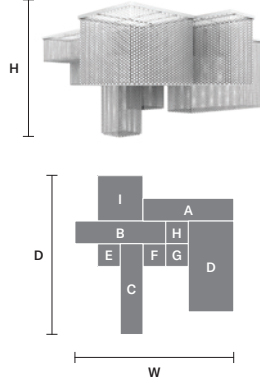

CUBO COMBO PL 175 SQ **CE**

w 175 cm / 68.90"
d 175 cm / 68.90"
H 80 cm / 31.50"
■ 118 kg / 259.60 lb

STANDARD LIGHTING
107×E14×10 W MAX (NOT INCL.)