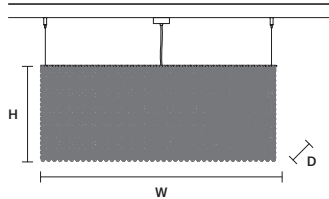

CUBO S/LONG/Q

W 100 cm / 39.40"
D 25 cm / 9.80"
H 40 cm / 15.70"

STANDARD LIGHTING
18×E14×10 W MAX (NOT INCL.)