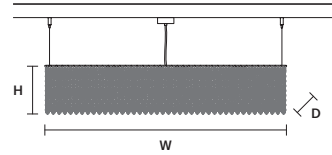

CUBO S/LONG/S

W 100 cm / 39.40"
D 50 cm / 19.70"
H 20 cm / 7.90"

STANDARD LIGHTING
12×E14×10 W MAX (NOT INCL.)