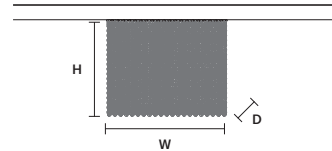

CUBO PL/LONG/J **CE**

w 50 cm / 19.70"
d 25 cm / 9.80"
H 20 cm / 7.90"

STANDARD LIGHTING
8×E14×10 W MAX (NOT INCL.)

CUBO PL/LONG/K **CE**

w 50 cm / 19.70"
d 25 cm / 9.80"
H 40 cm / 15.70"

STANDARD LIGHTING
12×E14×10 W MAX (NOT INCL.)