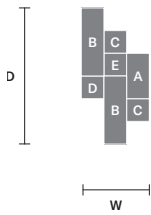

CUBO COMBO PL 150 RC CE

w 75 cm / 29.50"
d 150 cm / 59.10"
H 60 cm / 23.60"
■ 54 kg / 118.80 lb

STANDARD LIGHTING
53×E14×10 W MAX (NOT INCL.)

CUBO COMBO PL 300 RC CE

w 100 cm / 39.40"
d 300 cm / 118.10"
H 80 cm / 31.50"
■ 189 kg / 415.80 lb

STANDARD LIGHTING
195×E14×10 W MAX (NOT INCL.)

MODULES

- **A** 1×Cubo PL/Long/K
- **B** 2×Cubo PL/Long/M
- **C** 2×Cubo PL/Square/Medium 20
- **D** 1×Cubo PL/Square/Medium 40
- **E** 1×Cubo PL/Square/Medium 60

MODULES

- **A** 6×Cubo PL/Long/I
- **B** 3×Cubo PL/Long/K
- **C** 2×Cubo PL/Long/L
- **D** 1×Cubo PL/Long/O
- **E** 1×Cubo PL/Long/Q
- **F** 1×Cubo PL/Square/Medium 20
- **G** 1×Cubo PL/Square/Medium 60
- **H** 4×Cubo PL/Square/Medium 80