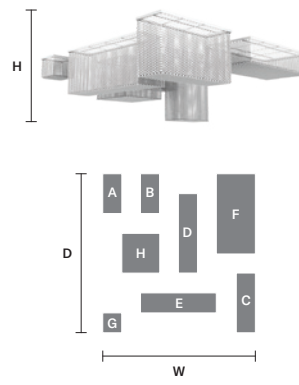

CUBO COMBO PL8 200 SQ **CE**

w 200 cm / 78.70"
d 200 cm / 78.70"
H 60 cm / 23.60"
■ 108 kg / 237.60 lb

STANDARD LIGHTING
95×E14×10 W MAX (NOT INCL.)