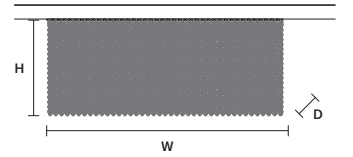

CUBO PL/LONG/T

w	100 cm / 39.40"
d	50 cm / 19.70"
H	40 cm / 15.70"

STANDARD LIGHTING
18×E14×10 W MAX (NOT INCL.)