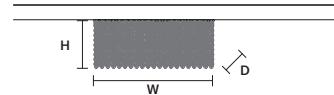

CUBO PL/LONG/J **CE**

w 50 cm / 19.70"
d 25 cm / 9.80"
H 20 cm / 7.90"

STANDARD LIGHTING
8×E14×10 W MAX (NOT INCL.)