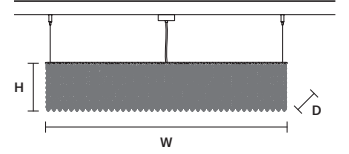

CUBO S/LONG/O 

W 75 cm / 29.50"
D 25 cm / 9.80"
H 60 cm / 23.60"

STANDARD LIGHTING
17×E14×10 W MAX (NOT INCL.)

CUBO S/LONG/P 

W 100 cm / 39.40"
D 25 cm / 9.80"
H 20 cm / 7.90"

STANDARD LIGHTING
12×E14×10 W MAX (NOT INCL.)