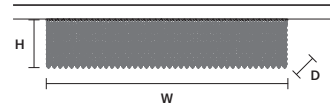

CUBO PL/LONG/R 

w	100 cm / 39.40"
d	25 cm / 9.80"
H	60 cm / 23.60"

STANDARD LIGHTING
18×E14×10 W MAX (NOT INCL.)

CUBO PL/LONG/S 

w	100 cm / 39.40"
d	50 cm / 19.70"
H	20 cm / 7.90"

STANDARD LIGHTING
12×E14×10 W MAX (NOT INCL.)