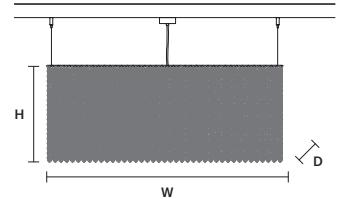

CUBO S/LONG/S 

W 100 cm / 39.40"
D 50 cm / 19.70"
H 20 cm / 7.90"

STANDARD LIGHTING
12×E14×10 W MAX (NOT INCL.)

CUBO S/LONG/T 

W 100 cm / 39.40"
D 50 cm / 19.70"
H 40 cm / 15.70"

STANDARD LIGHTING
18×E14×10 W MAX (NOT INCL.)