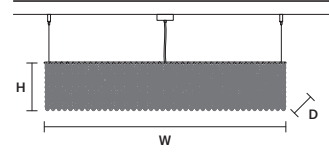

CUBO S/LONG/G

W 100 cm / 39.40"
D 12,5 cm / 4.90"
H 20 cm / 7.90"

STANDARD LIGHTING
6×E14×10 W MAX (NOT INCL.)