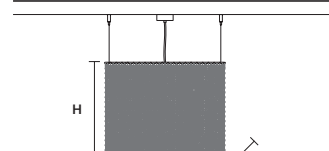

STANDARD LIGHTING
6×E14×10 W MAX (NOT INCL.)

CUBO S/LONG/H 

W 100 cm / 39.40"
D 12,5 cm / 4.90"
H 40 cm / 15.70"

STANDARD LIGHTING
11×E14×10 W MAX (NOT INCL.)

CUBO S/LONG/I 

W 100 cm / 39.40"
D 12,5 cm / 4.90"
H 60 cm / 23.60"

STANDARD LIGHTING
11×E14×10 W MAX (NOT INCL.)

CUBO S/LONG/J 

W 50 cm / 19.70"
D 25 cm / 9.80"
H 20 cm / 7.90"

STANDARD LIGHTING
8×E14×10 W MAX (NOT INCL.)

CUBO S/LONG/K 

W 50 cm / 19.70"
D 25 cm / 9.80"
H 40 cm / 15.70"

STANDARD LIGHTING
12×E14×10 W MAX (NOT INCL.)

CUBO S/LONG/L 

W 50 cm / 19.70"
D 25 cm / 9.80"
H 60 cm / 23.60"

STANDARD LIGHTING
12×E14×10 W MAX (NOT INCL.)

Ⓜ : for the US market, refer to the relevant price list.