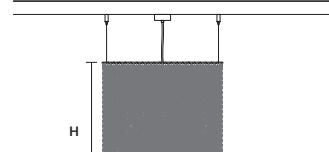

CUBO S/SQUARE/
LARGE 40

W 50 cm / 19.70"
D 50 cm / 19.70"
H 40 cm / 15.70"

STANDARD LIGHTING
12×E14×10 W MAX (NOT INCL.)

Ⓢ : for the US market, refer to the relevant price list.

CUBO S/LONG/A 

W 50 cm / 19.70"
D 12,5 cm / 4.90"
H 20 cm / 7.90"

STANDARD LIGHTING
4×E14×10 W MAX (NOT INCL.)

CUBO S/LONG/B 

W 50 cm / 19.70"
D 12,5 cm / 4.90"
H 40 cm / 15.70"

STANDARD LIGHTING
7×E14×10 W MAX (NOT INCL.)

CUBO S/LONG/C 

W 50 cm / 19.70"
D 12,5 cm / 4.90"
H 60 cm / 23.60"

STANDARD LIGHTING
7×E14×10 W MAX (NOT INCL.)

CUBO S/LONG/D 

W 75 cm / 29.50"
D 12,5 cm / 4.90"
H 20 cm / 7.90"

STANDARD LIGHTING
5×E14×10 W MAX (NOT INCL.)

CUBO S/LONG/E 

W 75 cm / 29.50"
D 12,5 cm / 4.90"
H 40 cm / 15.70"