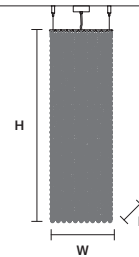

CUBO S/SQUARE/
MEDIUM 80

W 25 cm / 9.80"
D 25 cm / 9.80"
H 80 cm / 31.50"

STANDARD LIGHTING
10×E14×10 W MAX (NOT INCL.)