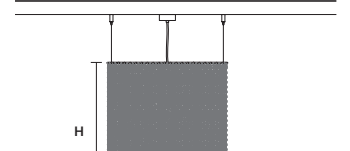

CUBO S/LONG/L

W 50 cm / 19.70"
D 25 cm / 9.80"
H 60 cm / 23.60"

STANDARD LIGHTING
12×E14×10 W MAX (NOT INCL.)

Ⓜ : for the US market, refer to the relevant price list.