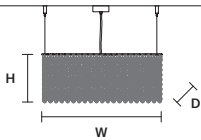

CUBO S/SQUARE/
MEDIUM 80

W 25 cm / 9.80"
D 25 cm / 9.80"
H 80 cm / 31.50"

STANDARD LIGHTING
10×E14×10 W MAX (NOT INCL.)

CUBO S/SQUARE/
LARGE 20

W 50 cm / 19.70"
D 50 cm / 19.70"
H 20 cm / 7.90"

STANDARD LIGHTING
12×E14×10 W MAX (NOT INCL.)

CUBO S/SQUARE/
LARGE 40

W 50 cm / 19.70"
D 50 cm / 19.70"
H 40 cm / 15.70"

STANDARD LIGHTING
12×E14×10 W MAX (NOT INCL.)

Ⓢ : for the US market, refer to the relevant price list.

CUBO S/LONG/A 

W 50 cm / 19.70"
D 12,5 cm / 4.90"
H 20 cm / 7.90"