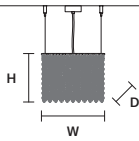

CUBO S/SQUARE/
SMALL 80

W 12,5 cm / 4.90"
D 12,5 cm / 4.90"
H 80 cm / 31.50"

STANDARD LIGHTING
3×E14×10 W MAX (NOT INCL.)

CUBO S/SQUARE/
MEDIUM 20

W 25 cm / 9.80"
D 25 cm / 9.80"
H 20 cm / 7.90"

STANDARD LIGHTING
4×E14×10 W MAX (NOT INCL.)