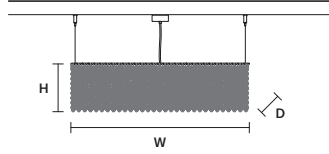

STANDARD LIGHTING
12×E14×10 W MAX (NOT INCL.)

CUBO S/LONG/L 

W 50 cm / 19.70"
D 25 cm / 9.80"
H 60 cm / 23.60"

STANDARD LIGHTING
12×E14×10 W MAX (NOT INCL.)

Ⓜ : for the US market, refer to the relevant price list.

CUBO S/LONG/M 

W 75 cm / 29.50"
D 25 cm / 9.80"
H 20 cm / 7.90"

STANDARD LIGHTING
9×E14×10 W MAX (NOT INCL.)

CUBO S/LONG/N 

W 75 cm / 29.50"
D 25 cm / 9.80"
H 40 cm / 15.70"

STANDARD LIGHTING
17×E14×10 W MAX (NOT INCL.)