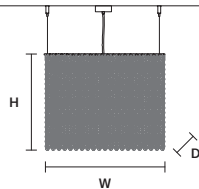

CUBO S/SQUARE/
MEDIUM 80

W 25 cm / 9.80"
D 25 cm / 9.80"
H 80 cm / 31.50"

STANDARD LIGHTING
10×E14×10 W MAX (NOT INCL.)

CUBO S/SQUARE/
LARGE 20

W 50 cm / 19.70"
D 50 cm / 19.70"
H 20 cm / 7.90"

STANDARD LIGHTING
12×E14×10 W MAX (NOT INCL.)

CUBO S/SQUARE/
LARGE 40

W 50 cm / 19.70"
D 50 cm / 19.70"
H 40 cm / 15.70"

STANDARD LIGHTING
12×E14×10 W MAX (NOT INCL.)

Ⓢ : for the US market, refer to the relevant price list.

CUBO S/LONG/A 

W 50 cm / 19.70"
D 12,5 cm / 4.90"
H 20 cm / 7.90"