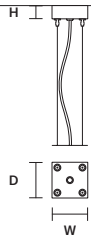

SINGLE CANOPY

SIZE	FINISHINGS	PRODUCT NAME
W 6,7 cm / 2.60"	● G04	CUBO S/SQUARE/SMALL 20
D 6,7 cm / 2.60"		CUBO S/SQUARE/SMALL 40
H 2,5 cm / 1.00"		CUBO S/SQUARE/SMALL 60
		CUBO S/SQUARE/SMALL 80