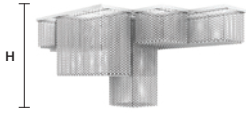

CUBO COMBO PL 150 RC CE

w 75 cm / 29.50"
d 150 cm / 59.10"
H 60 cm / 23.60"
■ 54 kg / 118.80 lb

STANDARD LIGHTING
53×E14×10 W MAX (NOT INCL.)

CUBO COMBO PL 300 RC CE

w 100 cm / 39.40"
d 300 cm / 118.10"
H 80 cm / 31.50"
■ 189 kg / 415.80 lb

STANDARD LIGHTING
195×E14×10 W MAX (NOT INCL.)

MODULES

- **A** 1×Cubo PL/Long/K
- **B** 2×Cubo PL/Long/M
- **C** 2×Cubo PL/Square/Medium 20
- **D** 1×Cubo PL/Square/Medium 40
- **E** 1×Cubo PL/Square/Medium 60

MODULES

- **A** 6×Cubo PL/Long/I
- **B** 3×Cubo PL/Long/K
- **C** 2×Cubo PL/Long/L
- **D** 1×Cubo PL/Long/O
- **E** 1×Cubo PL/Long/Q
- **F** 1×Cubo PL/Square/Medium 20
- **G** 1×Cubo PL/Square/Medium 60
- **H** 4×Cubo PL/Square/Medium 80