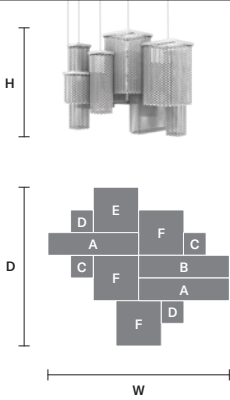

CUBO COMBO S100 SQ

w 100 cm / 39.40"
d 87,5 cm / 34.40"
H 80 cm / 31.50"
■ 60 kg / 132.00 lb

STANDARD LIGHTING

48×E14×10 W MAX (NOT INCL.)

CUBO COMBO S64 100 SQ

w 100 cm / 39.40"
d 100 cm / 39.40"
H 600 cm / 236.20"
■ 181 kg / 398.20 lb