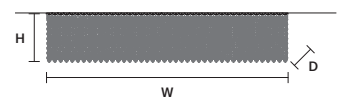

CUBO PL/LONG/P

w	100 cm / 39.40"
d	25 cm / 9.80"
H	20 cm / 7.90"

STANDARD LIGHTING
12×E14×10 W MAX (NOT INCL.)