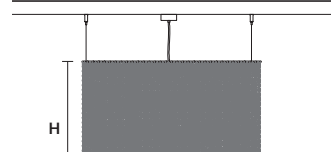

CUBO S/LONG/F

W 75 cm / 29.50"
D 12,5 cm / 4.90"
H 60 cm / 23.60"

STANDARD LIGHTING
9×E14×10 W MAX (NOT INCL.)