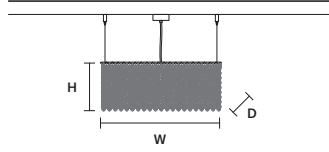

CUBO S/LONG/A

W 50 cm / 19.70"
D 12,5 cm / 4.90"
H 20 cm / 7.90"

STANDARD LIGHTING
4×E14×10 W MAX (NOT INCL.)