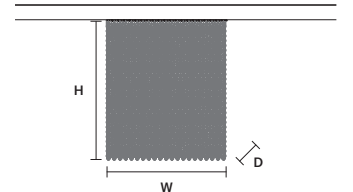

CUBO PL/LONG/L **CE**

w 50 cm / 19.70"
d 25 cm / 9.80"
H 60 cm / 23.60"

STANDARD LIGHTING
12×E14×10 W MAX (NOT INCL.)