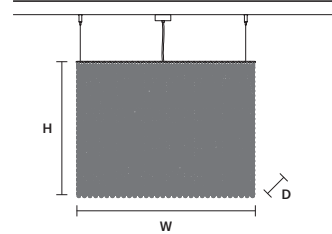

STANDARD LIGHTING
12×E14×10 W MAX (NOT INCL.)

CUBO S/LONG/L 

W 50 cm / 19.70"
D 25 cm / 9.80"
H 60 cm / 23.60"

STANDARD LIGHTING
12×E14×10 W MAX (NOT INCL.)

Ⓜ : for the US market, refer to the relevant price list.

CUBO S/LONG/M 

W 75 cm / 29.50"
D 25 cm / 9.80"
H 20 cm / 7.90"

STANDARD LIGHTING
9×E14×10 W MAX (NOT INCL.)

CUBO S/LONG/N 

W 75 cm / 29.50"
D 25 cm / 9.80"
H 40 cm / 15.70"

STANDARD LIGHTING
17×E14×10 W MAX (NOT INCL.)

CUBO S/LONG/O 

W 75 cm / 29.50"
D 25 cm / 9.80"
H 60 cm / 23.60"

STANDARD LIGHTING
17×E14×10 W MAX (NOT INCL.)

CUBO S/LONG/P 

W 100 cm / 39.40"
D 25 cm / 9.80"
H 20 cm / 7.90"

STANDARD LIGHTING
12×E14×10 W MAX (NOT INCL.)