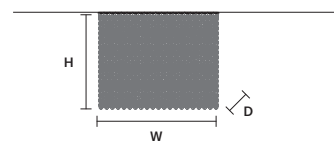

CUBO PL/LONG/B **CE**

w 50 cm / 19.70"
d 12,5 cm / 4.90"
H 40 cm / 15.70"

STANDARD LIGHTING
7×E14×10 W MAX (NOT INCL.)