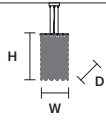

AM Amber

DIMMING CONTROL

Only with dimmable bulbs

STANDARD CABLES

CUBO S/SQUARE/
SMALL 20

W 12,5 cm / 4.90"
D 12,5 cm / 4.90"
H 20 cm / 7.90"

STANDARD LIGHTING
1×E14×10 W MAX (NOT INCL.)

CUBO S/SQUARE/
SMALL 40