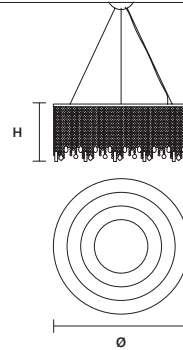

STANDARD LIGHTING
8×E27×20 W MAX (NOT INCL.)

CRISTALLE
S 10/80/35 RD

∅ 80 cm / 31.50"
H 35 cm / 13.80"
■ 22 kg / 48.50 lb

STANDARD LIGHTING
10×E27×20 W MAX (NOT INCL.)

CRISTALLE
S 12/100/40 RD

∅ 100 cm / 39.40"
H 40 cm / 15.70"
■ 35 kg / 77.20 lb

STANDARD LIGHTING
12×E27×20 W MAX (NOT INCL.)

CRISTALLE
S 4/80/30 OV

W 80 cm / 31.50"
D 40 cm / 15.70"
H 30 cm / 11.80"
■ 11 kg / 24.30 lb

STANDARD LIGHTING
4×E27×20 W MAX (NOT INCL.)

CRISTALLE
S 5/100/35 OV

W 100 cm / 39.40"
D 40 cm / 15.70"
H 35 cm / 13.80"
■ 16 kg / 35.30 lb

STANDARD LIGHTING
5×E27×20 W MAX (NOT INCL.)

CRISTALLE
S 6/120/40 OV

W 120 cm / 47.20"
D 60 cm / 23.60"
H 40 cm / 15.70"
■ 22 kg / 48.40 lb

STANDARD LIGHTING
6×E27×20 W MAX (NOT INCL.)

CRISTALLE
S 6/33/210

∅ 33 cm / 13.00"
H 210 cm / 82.70"
■ 22 kg / 48.40 lb

STANDARD LIGHTING
6×E27×20 W MAX (NOT INCL.)

Ⓜ : for the US market, refer to the relevant price list.