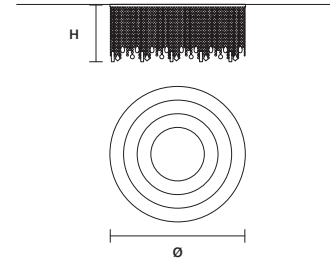

STANDARD LIGHTING
6×E27×20 W MAX (NOT INCL.)

CRISTALLE
S 6/33/210

∅ 33 cm / 13.00"
H 210 cm / 82.70"
■ 22 kg / 48.40 lb

STANDARD LIGHTING
6×E27×20 W MAX (NOT INCL.)

Ⓜ : for the US market, refer to the relevant price list.

CRISTALLE
PL 8/60/30 RD CE

∅ 60 cm / 23.60"
H 30 cm / 11.80"
■ 11 kg / 24.30 lb

STANDARD LIGHTING
8×E27×20 W MAX (NOT INCL.)

CRISTALLE
PL 10/80/35 RD CE

∅ 80 cm / 31.50"
H 35 cm / 13.80"
■ 22 kg / 48.50 lb

STANDARD LIGHTING
10×E27×20 W MAX (NOT INCL.)

CRISTALLE
PL 12/100/40 RD CE

∅ 100 cm / 39.40"
H 40 cm / 15.70"
■ 35 kg / 77.20 lb

STANDARD LIGHTING
12×E27×20 W MAX (NOT INCL.)

CRISTALLE
PL 4/80/30 OV CE

W 80 cm / 31.50"
D 40 cm / 15.70"
H 30 cm / 11.80"
■ 11 kg / 24.30 lb

Ø 18 cm / 7.10"
H 6 cm / 2.40"

FINISHINGS

● G04

PRODUCT NAME

CRISTALLE S 6/33/210
CRISTALLE S 8/60/30 RD
CRISTALLE S 10/80/35 RD

SINGLE CANOPY

SIZE

Ø 18 cm / 7.10"
H 6 cm / 2.40"