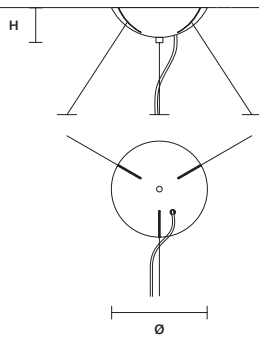

STANDARD LIGHTING
4×E27×20 W MAX (NOT INCL.)

CRISTALLE
PL 5/100/35 OV CE

W 100 cm / 39.40"
D 40 cm / 15.70"
H 35 cm / 13.80"
■ 16 kg / 35.30 lb

STANDARD LIGHTING
5×E27×20 W MAX (NOT INCL.)

CRISTALLE
PL 6/120/40 OV CE

W 120 cm / 47.20"
D 60 cm / 23.60"
H 40 cm / 15.70"
■ 22 kg / 48.40 lb

STANDARD LIGHTING
6×E27×20 W MAX (NOT INCL.)

CRISTALLE
A 8/25/70

W	25 cm / 9.80"
D	12 cm / 4.70"
H	70 cm / 27.60"
■	4,5 kg / 9.90 lb

STANDARD LIGHTING

8×G9×10 W MAX (NOT INCL.)

CRISTALLE
A 8/30/103

W	30 cm / 11.80"
D	17 cm / 6.70"
H	103 cm / 40.60"
■	5,5 kg / 12.10 lb

STANDARD LIGHTING

8×G9×10 W MAX (NOT INCL.)

SINGLE CANOPY

SIZE

Ø 18 cm / 7.10"
H 6 cm / 2.40"

FINISHINGS

● G04

PRODUCT NAME

CRISTALLE S 6/33/210
CRISTALLE S 8/60/30 RD
CRISTALLE S 10/80/35 RD

SINGLE CANOPY

SIZE

Ø 18 cm / 7.10"
H 6 cm / 2.40"