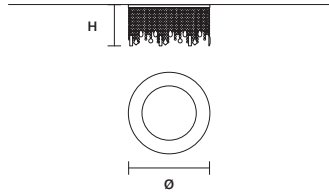

STANDARD LIGHTING
12×E27×20 W MAX (NOT INCL.)

CRISTALLE
S 4/80/30 OV

W 80 cm / 31.50"
D 40 cm / 15.70"
H 30 cm / 11.80"
■ 11 kg / 24.30 lb

STANDARD LIGHTING
4×E27×20 W MAX (NOT INCL.)

CRISTALLE
S 5/100/35 OV

W 100 cm / 39.40"
D 40 cm / 15.70"
H 35 cm / 13.80"
■ 16 kg / 35.30 lb

STANDARD LIGHTING
5×E27×20 W MAX (NOT INCL.)

CRISTALLE
S 6/120/40 OV

W 120 cm / 47.20"
D 60 cm / 23.60"
H 40 cm / 15.70"
■ 22 kg / 48.40 lb

STANDARD LIGHTING
6×E27×20 W MAX (NOT INCL.)

CRISTALLE
S 6/33/210

∅ 33 cm / 13.00"
H 210 cm / 82.70"
■ 22 kg / 48.40 lb

STANDARD LIGHTING
6×E27×20 W MAX (NOT INCL.)

Ⓜ : for the US market, refer to the relevant price list.

CRISTALLE
PL 8/60/30 RD CE

∅ 60 cm / 23.60"
H 30 cm / 11.80"
■ 11 kg / 24.30 lb

STANDARD LIGHTING
8×E27×20 W MAX (NOT INCL.)

CRISTALLE
PL 10/80/35 RD CE

∅ 80 cm / 31.50"
H 35 cm / 13.80"
■ 22 kg / 48.50 lb