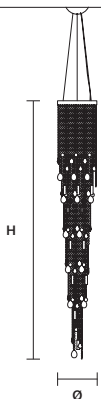

STANDARD LIGHTING
12×E27×20 W MAX (NOT INCL.)

CRISTALLE
S 4/80/30 OV

W 80 cm / 31.50"
D 40 cm / 15.70"
H 30 cm / 11.80"
■ 11 kg / 24.30 lb

STANDARD LIGHTING
4×E27×20 W MAX (NOT INCL.)

CRISTALLE
S 5/100/35 OV

W 100 cm / 39.40"
D 40 cm / 15.70"
H 35 cm / 13.80"
■ 16 kg / 35.30 lb

STANDARD LIGHTING
5×E27×20 W MAX (NOT INCL.)

CRISTALLE
S 6/120/40 OV

W 120 cm / 47.20"
D 60 cm / 23.60"
H 40 cm / 15.70"
■ 22 kg / 48.40 lb

STANDARD LIGHTING
6×E27×20 W MAX (NOT INCL.)

CRISTALLE
S 6/33/210

∅ 33 cm / 13.00"
H 210 cm / 82.70"
■ 22 kg / 48.40 lb

STANDARD LIGHTING
6×E27×20 W MAX (NOT INCL.)

Ⓜ : for the US market, refer to the relevant price list.

CRISTALLE
PL 8/60/30 RD CE

∅ 60 cm / 23.60"
H 30 cm / 11.80"
■ 11 kg / 24.30 lb

STANDARD LIGHTING
8×E27×20 W MAX (NOT INCL.)

CRISTALLE
PL 10/80/35 RD CE

∅ 80 cm / 31.50"
H 35 cm / 13.80"
■ 22 kg / 48.50 lb