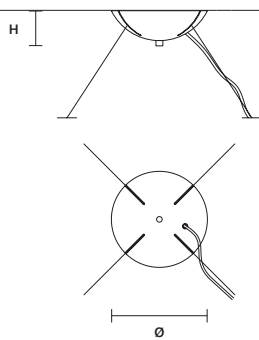

W 120 cm / 47.20"
D 60 cm / 23.60"
H 40 cm / 15.70"
■ 22 kg / 48.40 lb

STANDARD LIGHTING
6×E27×20 W MAX (NOT INCL.)

CRISTALLE
A 8/25/70

W	25 cm / 9.80"
D	12 cm / 4.70"
H	70 cm / 27.60"
■	4,5 kg / 9.90 lb

STANDARD LIGHTING

8×G9×10 W MAX (NOT INCL.)

CRISTALLE
A 8/30/103

W	30 cm / 11.80"
D	17 cm / 6.70"
H	103 cm / 40.60"
■	5,5 kg / 12.10 lb

STANDARD LIGHTING

8×G9×10 W MAX (NOT INCL.)

SINGLE CANOPY

SIZE

Ø 18 cm / 7.10"
H 6 cm / 2.40"

FINISHINGS

● G04

PRODUCT NAME

CRISTALLE S 6/33/210
CRISTALLE S 8/60/30 RD
CRISTALLE S 10/80/35 RD

SINGLE CANOPY

SIZE

Ø 18 cm / 7.10"
H 6 cm / 2.40"

FINISHINGS

● G04

PRODUCT NAME

CRISTALLE S 12/100/40 RD

SINGLE CANOPY

SIZE

Ø 18 cm / 7.10"
H 6 cm / 2.40"

FINISHINGS