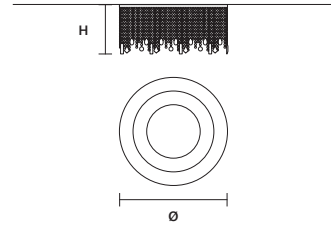

W 100 cm / 39.40"
D 40 cm / 15.70"
H 35 cm / 13.80"
■ 16 kg / 35.30 lb

STANDARD LIGHTING
5×E27×20 W MAX (NOT INCL.)

CRISTALLE
S 6/120/40 OV

W 120 cm / 47.20"
D 60 cm / 23.60"
H 40 cm / 15.70"
■ 22 kg / 48.40 lb

STANDARD LIGHTING
6×E27×20 W MAX (NOT INCL.)

CRISTALLE
S 6/33/210

∅ 33 cm / 13.00"
H 210 cm / 82.70"
■ 22 kg / 48.40 lb

STANDARD LIGHTING
6×E27×20 W MAX (NOT INCL.)

Ⓜ : for the US market, refer to the relevant price list.

CRISTALLE
PL 8/60/30 RD CE

∅ 60 cm / 23.60"
H 30 cm / 11.80"
■ 11 kg / 24.30 lb

STANDARD LIGHTING
8×E27×20 W MAX (NOT INCL.)

CRISTALLE
PL 10/80/35 RD CE

∅ 80 cm / 31.50"
H 35 cm / 13.80"
■ 22 kg / 48.50 lb

STANDARD LIGHTING
10×E27×20 W MAX (NOT INCL.)

CRISTALLE
PL 12/100/40 RD CE

∅ 100 cm / 39.40"
H 40 cm / 15.70"
■ 35 kg / 77.20 lb

STANDARD LIGHTING
12×E27×20 W MAX (NOT INCL.)

CRISTALLE
PL 4/80/30 OV CE

W 80 cm / 31.50"
D 40 cm / 15.70"
H 30 cm / 11.80"
■ 11 kg / 24.30 lb