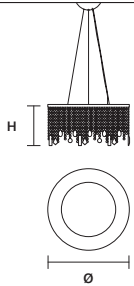

PENDANTS

HALF CUT GLASS
 CUT CRYSTAL

TR Transparent

DIMMING CONTROL

Only with dimmable bulbs

STANDARD CABLES

CRISTALLE
S 8/60/30 RD

∅ 60 cm / 23.60"
H 30 cm / 11.80"
■ 11 kg / 24.30 lb

STANDARD LIGHTING
8×E27×20 W MAX (NOT INCL.)

CRISTALLE
S 10/80/35 RD

∅ 80 cm / 31.50"
H 35 cm / 13.80"
■ 22 kg / 48.50 lb

STANDARD LIGHTING
10×E27×20 W MAX (NOT INCL.)

CRISTALLE
S 12/100/40 RD

∅ 100 cm / 39.40"
H 40 cm / 15.70"
■ 35 kg / 77.20 lb

STANDARD LIGHTING
12×E27×20 W MAX (NOT INCL.)

CRISTALLE
S 4/80/30 OV

W 80 cm / 31.50"
D 40 cm / 15.70"
H 30 cm / 11.80"
■ 11 kg / 24.30 lb

STANDARD LIGHTING
4×E27×20 W MAX (NOT INCL.)

CRISTALLE
S 5/100/35 OV

W 100 cm / 39.40"
D 40 cm / 15.70"
H 35 cm / 13.80"
■ 16 kg / 35.30 lb

STANDARD LIGHTING
5×E27×20 W MAX (NOT INCL.)

CRISTALLE
S 6/120/40 OV

W 120 cm / 47.20"
D 60 cm / 23.60"
H 40 cm / 15.70"
■ 22 kg / 48.40 lb