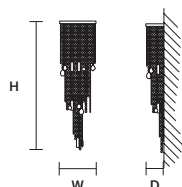

STANDARD LIGHTING
4×E27×20 W MAX (NOT INCL.)

CRISTALLE
PL 5/100/35 OV CE

W 100 cm / 39.40"
D 40 cm / 15.70"
H 35 cm / 13.80"
■ 16 kg / 35.30 lb

STANDARD LIGHTING
5×E27×20 W MAX (NOT INCL.)

CRISTALLE
PL 6/120/40 OV CE

W 120 cm / 47.20"
D 60 cm / 23.60"
H 40 cm / 15.70"
■ 22 kg / 48.40 lb

STANDARD LIGHTING
6×E27×20 W MAX (NOT INCL.)

CRISTALLE
A 8/25/70

W	25 cm / 9.80"
D	12 cm / 4.70"
H	70 cm / 27.60"
■	4,5 kg / 9.90 lb

STANDARD LIGHTING

8×G9×10 W MAX (NOT INCL.)

CRISTALLE
A 8/30/103

W	30 cm / 11.80"
D	17 cm / 6.70"
H	103 cm / 40.60"
■	5,5 kg / 12.10 lb

STANDARD LIGHTING

8×G9×10 W MAX (NOT INCL.)

SINGLE CANOPY

SIZE

Ø 18 cm / 7.10"
H 6 cm / 2.40"

FINISHINGS

● G04

PRODUCT NAME

CRISTALLE S 6/33/210
CRISTALLE S 8/60/30 RD
CRISTALLE S 10/80/35 RD

SINGLE CANOPY

SIZE

Ø 18 cm / 7.10"
H 6 cm / 2.40"