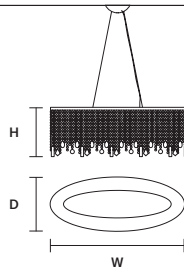

STANDARD LIGHTING
8×E27×20 W MAX (NOT INCL.)

CRISTALLE
S 10/80/35 RD

∅ 80 cm / 31.50"
H 35 cm / 13.80"
■ 22 kg / 48.50 lb

STANDARD LIGHTING
10×E27×20 W MAX (NOT INCL.)

CRISTALLE
S 12/100/40 RD

∅ 100 cm / 39.40"
H 40 cm / 15.70"
■ 35 kg / 77.20 lb

STANDARD LIGHTING
12×E27×20 W MAX (NOT INCL.)

CRISTALLE
S 4/80/30 OV

W 80 cm / 31.50"
D 40 cm / 15.70"
H 30 cm / 11.80"
■ 11 kg / 24.30 lb

STANDARD LIGHTING
4×E27×20 W MAX (NOT INCL.)

CRISTALLE
S 5/100/35 OV

W 100 cm / 39.40"
D 40 cm / 15.70"
H 35 cm / 13.80"
■ 16 kg / 35.30 lb

STANDARD LIGHTING
5×E27×20 W MAX (NOT INCL.)

CRISTALLE
S 6/120/40 OV

W 120 cm / 47.20"
D 60 cm / 23.60"
H 40 cm / 15.70"
■ 22 kg / 48.40 lb

STANDARD LIGHTING
6×E27×20 W MAX (NOT INCL.)

CRISTALLE
S 6/33/210

∅ 33 cm / 13.00"
H 210 cm / 82.70"
■ 22 kg / 48.40 lb

STANDARD LIGHTING
6×E27×20 W MAX (NOT INCL.)

Ⓜ : for the US market, refer to the relevant price list.