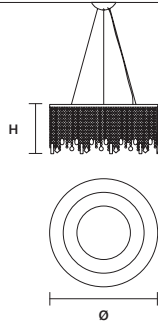

STANDARD LIGHTING
8×E27×20 W MAX (NOT INCL.)

CRISTALLE
S 10/80/35 RD

∅ 80 cm / 31.50"
H 35 cm / 13.80"
■ 22 kg / 48.50 lb

STANDARD LIGHTING
10×E27×20 W MAX (NOT INCL.)

CRISTALLE
S 12/100/40 RD

∅ 100 cm / 39.40"
H 40 cm / 15.70"
■ 35 kg / 77.20 lb

STANDARD LIGHTING
12×E27×20 W MAX (NOT INCL.)

CRISTALLE
S 4/80/30 OV

W 80 cm / 31.50"
D 40 cm / 15.70"
H 30 cm / 11.80"
■ 11 kg / 24.30 lb

STANDARD LIGHTING
4×E27×20 W MAX (NOT INCL.)

CRISTALLE
S 5/100/35 OV

W 100 cm / 39.40"
D 40 cm / 15.70"
H 35 cm / 13.80"
■ 16 kg / 35.30 lb

STANDARD LIGHTING
5×E27×20 W MAX (NOT INCL.)

CRISTALLE
S 6/120/40 OV

W 120 cm / 47.20"
D 60 cm / 23.60"
H 40 cm / 15.70"
■ 22 kg / 48.40 lb

STANDARD LIGHTING
6×E27×20 W MAX (NOT INCL.)

CRISTALLE
S 6/33/210

∅ 33 cm / 13.00"
H 210 cm / 82.70"
■ 22 kg / 48.40 lb

STANDARD LIGHTING
6×E27×20 W MAX (NOT INCL.)

Ⓜ : for the US market, refer to the relevant price list.