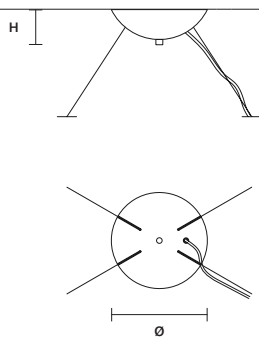

W 120 cm / 47.20"
D 60 cm / 23.60"
H 40 cm / 15.70"
■ 22 kg / 48.40 lb

STANDARD LIGHTING
6×E27×20 W MAX (NOT INCL.)

CRISTALLE
A 8/25/70

W	25 cm / 9.80"
D	12 cm / 4.70"
H	70 cm / 27.60"
■	4,5 kg / 9.90 lb

STANDARD LIGHTING

8×G9×10 W MAX (NOT INCL.)

CRISTALLE
A 8/30/103

W	30 cm / 11.80"
D	17 cm / 6.70"
H	103 cm / 40.60"
■	5,5 kg / 12.10 lb

STANDARD LIGHTING

8×G9×10 W MAX (NOT INCL.)

SINGLE CANOPY

SIZE

Ø 18 cm / 7.10"
H 6 cm / 2.40"

FINISHINGS

● G04

PRODUCT NAME

CRISTALLE S 6/33/210
CRISTALLE S 8/60/30 RD
CRISTALLE S 10/80/35 RD

SINGLE CANOPY

SIZE

Ø 18 cm / 7.10"
H 6 cm / 2.40"

FINISHINGS

● G04

PRODUCT NAME

CRISTALLE S 12/100/40 RD

SINGLE CANOPY

SIZE

Ø 18 cm / 7.10"
H 6 cm / 2.40"

FINISHINGS