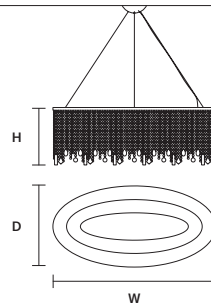

STANDARD LIGHTING
12×E27×20 W MAX (NOT INCL.)

CRISTALLE
S 4/80/30 OV

W 80 cm / 31.50"
D 40 cm / 15.70"
H 30 cm / 11.80"
■ 11 kg / 24.30 lb

STANDARD LIGHTING
4×E27×20 W MAX (NOT INCL.)

CRISTALLE
S 5/100/35 OV

W 100 cm / 39.40"
D 40 cm / 15.70"
H 35 cm / 13.80"
■ 16 kg / 35.30 lb

STANDARD LIGHTING
5×E27×20 W MAX (NOT INCL.)

CRISTALLE
S 6/120/40 OV

W 120 cm / 47.20"
D 60 cm / 23.60"
H 40 cm / 15.70"
■ 22 kg / 48.40 lb

STANDARD LIGHTING
6×E27×20 W MAX (NOT INCL.)

CRISTALLE
S 6/33/210

∅ 33 cm / 13.00"
H 210 cm / 82.70"
■ 22 kg / 48.40 lb

STANDARD LIGHTING
6×E27×20 W MAX (NOT INCL.)

Ⓜ : for the US market, refer to the relevant price list.

Ø 18 cm / 7.10"
H 6 cm / 2.40"

FINISHINGS

● G04

PRODUCT NAME

CRISTALLE S 6/33/210
CRISTALLE S 8/60/30 RD
CRISTALLE S 10/80/35 RD

SINGLE CANOPY

SIZE

Ø 18 cm / 7.10"
H 6 cm / 2.40"