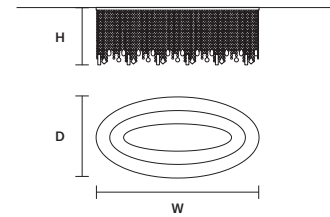

CRISTALLE
PL 6/120/40 OV CE

W 120 cm / 47.20"
D 60 cm / 23.60"
H 40 cm / 15.70"
■ 22 kg / 48.40 lb

STANDARD LIGHTING
6×E27×20 W MAX (NOT INCL.)