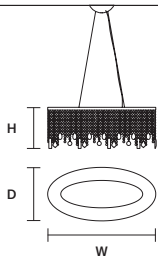

STANDARD LIGHTING
8×E27×20 W MAX (NOT INCL.)

CRISTALLE
S 10/80/35 RD

∅ 80 cm / 31.50"
H 35 cm / 13.80"
■ 22 kg / 48.50 lb

STANDARD LIGHTING
10×E27×20 W MAX (NOT INCL.)

CRISTALLE
S 12/100/40 RD

∅ 100 cm / 39.40"
H 40 cm / 15.70"
■ 35 kg / 77.20 lb

STANDARD LIGHTING
12×E27×20 W MAX (NOT INCL.)

CRISTALLE
S 4/80/30 OV

W 80 cm / 31.50"
D 40 cm / 15.70"
H 30 cm / 11.80"
■ 11 kg / 24.30 lb

STANDARD LIGHTING
4×E27×20 W MAX (NOT INCL.)

CRISTALLE
S 5/100/35 OV

W 100 cm / 39.40"
D 40 cm / 15.70"
H 35 cm / 13.80"
■ 16 kg / 35.30 lb

STANDARD LIGHTING
5×E27×20 W MAX (NOT INCL.)

CRISTALLE
S 6/120/40 OV

W 120 cm / 47.20"
D 60 cm / 23.60"
H 40 cm / 15.70"
■ 22 kg / 48.40 lb

STANDARD LIGHTING
6×E27×20 W MAX (NOT INCL.)

CRISTALLE
S 6/33/210

∅ 33 cm / 13.00"
H 210 cm / 82.70"
■ 22 kg / 48.40 lb

STANDARD LIGHTING
6×E27×20 W MAX (NOT INCL.)

Ⓜ : for the US market, refer to the relevant price list.