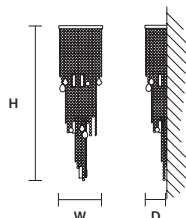

STANDARD LIGHTING
4×E27×20 W MAX (NOT INCL.)

CRISTALLE
PL 5/100/35 OV CE

W 100 cm / 39.40"
D 40 cm / 15.70"
H 35 cm / 13.80"
■ 16 kg / 35.30 lb

STANDARD LIGHTING
5×E27×20 W MAX (NOT INCL.)

CRISTALLE
PL 6/120/40 OV CE

W 120 cm / 47.20"
D 60 cm / 23.60"
H 40 cm / 15.70"
■ 22 kg / 48.40 lb

STANDARD LIGHTING
6×E27×20 W MAX (NOT INCL.)

CRISTALLE
A 8/25/70

W	25 cm / 9.80"
D	12 cm / 4.70"
H	70 cm / 27.60"
■	4,5 kg / 9.90 lb

STANDARD LIGHTING

8×G9×10 W MAX (NOT INCL.)

CRISTALLE
A 8/30/103

W	30 cm / 11.80"
D	17 cm / 6.70"
H	103 cm / 40.60"
■	5,5 kg / 12.10 lb

STANDARD LIGHTING

8×G9×10 W MAX (NOT INCL.)

SINGLE CANOPY

SIZE

Ø 18 cm / 7.10"
H 6 cm / 2.40"

FINISHINGS

● G04

PRODUCT NAME

CRISTALLE S 6/33/210
CRISTALLE S 8/60/30 RD
CRISTALLE S 10/80/35 RD

SINGLE CANOPY

SIZE

Ø 18 cm / 7.10"
H 6 cm / 2.40"