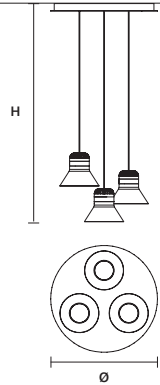

ON REQUEST
30 W CRI>90
2700 K – 3810 NOMINAL LM

DIMMABLE
1-10V + PUSH

CORDEA C3 RD 60 

∅ 60 cm / 23.60"
H MAX 170 cm / 66.90"

STANDARD INTEGRATED LED LIGHTING
30 W CRI>90
3000 K – 4530 NOMINAL LM

ON REQUEST
30 W CRI>90
2700 K – 3810 NOMINAL LM

DIMMABLE
1-10V + PUSH

CORDEA C5 RD 80 

∅ 80 cm / 31.50"
H MAX 170 cm / 66.90"

STANDARD INTEGRATED LED LIGHTING
50 W CRI>90
3000 K – 7550 NOMINAL LM

ON REQUEST
50 W CRI>90
2700 K – 6350 NOMINAL LM

DIMMABLE
1-10V + PUSH + DALI

LINEAR CANOPY LN 175

	SIZE	FINISHINGS	PRODUCT NAME
	W 175 cm / 68.90"	● V91	CORDEA C5 LN 175
	D 20 cm / 7.90"		
	H 4 cm / 1.60"		

ROUND CANOPY RD 40

	SIZE	FINISHINGS	PRODUCT NAME
	Ø 40 cm / 15.70"	● V91	CORDEA C3 RD 40
	H 4 cm / 1.60"		