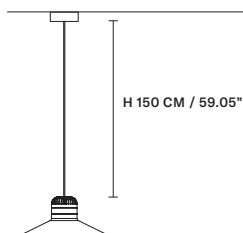

BAND FINISHINGS

BL1 Black leather

BL2 Brown leather

BL3 Red leather

STANDARD CABLES

CORDEA S S

∅ 14 cm / 5.50"
H 11 cm / 4.30"

STANDARD INTEGRATED LED LIGHTING

5,4W - CRI>90
3000 K - 688 NOMINAL LM

ON REQUEST

5,4W - CRI>90
2700 K - 653 NOMINAL LM

DIMMABLE

NO

CORDEA S P

∅ 22 cm / 8.70"
H 19 cm / 7.50"

STANDARD INTEGRATED LED LIGHTING

10 W CRI>90
3000 K - 1510 NOMINAL LM

ON REQUEST

10 W CRI>90
2700 K - 1270 NOMINAL LM

DIMMABLE

NO

CORDEA S G

∅ 36 cm / 14.20"
H 16 cm / 6.30"

STANDARD INTEGRATED LED LIGHTING