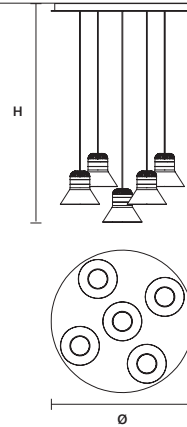

DIMMABLE
1-10V + PUSH

CORDEA C5 RD 80 

∅ 80 cm / 31.50"
H MAX 170 cm / 66.90"

STANDARD INTEGRATED LED LIGHTING
50 W CRI>90
3000 K – 7550 NOMINAL LM

ON REQUEST
50 W CRI>90
2700 K – 6350 NOMINAL LM

DIMMABLE
1-10V + PUSH + DALI

CORDEA C3 LN 75 

w 75 cm / 29.50"
D 22 cm / 8.70"
H MAX 170 cm / 66.90"

STANDARD INTEGRATED LED LIGHTING
30 W CRI>90
3000 K – 4530 NOMINAL LM

ON REQUEST
30 W CRI>90
2700 K – 3810 NOMINAL LM

DIMMABLE
1-10V + PUSH