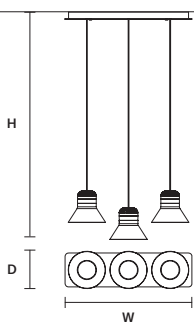

DIMMABLE
1-10V + PUSH

CORDEA C5 RD 80 

∅ 80 cm / 31.50"
H MAX 170 cm / 66.90"

STANDARD INTEGRATED LED LIGHTING
50 W CRI>90
3000 K – 7550 NOMINAL LM

ON REQUEST
50 W CRI>90
2700 K – 6350 NOMINAL LM

DIMMABLE
1-10V + PUSH + DALI

CORDEA C3 LN 75 

w 75 cm / 29.50"
D 22 cm / 8.70"
H MAX 170 cm / 66.90"

STANDARD INTEGRATED LED LIGHTING
30 W CRI>90
3000 K – 4530 NOMINAL LM

ON REQUEST
30 W CRI>90
2700 K – 3810 NOMINAL LM

DIMMABLE
1-10V + PUSH