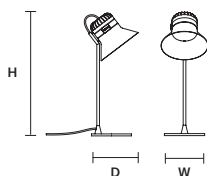

CORDEA TL S CE

W 14 cm / 5.50"
D 15 cm / 5.90"
H 37 cm / 14.60"

STANDARD INTEGRATED LED LIGHTING

4,9 W CRI>90
3000 K - 480 NOMINAL LM

ON REQUEST

4,9 W CRI>90
2700 K - 430 NOMINAL LM

DIMMABLE

NO