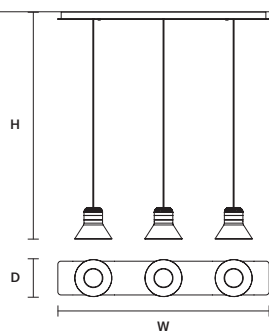

CORDEA C3 LN 125

w 125 cm / 49.20"
D 22 cm / 8.70"
H MAX 170 cm / 66.90"

STANDARD INTEGRATED LED LIGHTING
30 W CRI>90
3000 K – 4530 NOMINAL LM

ON REQUEST
30 W CRI>90
2700 K – 3810 NOMINAL LM

DIMMABLE
1-10V + PUSH