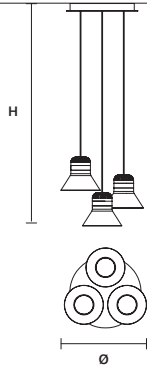

CORDEA C3 RD 40

∅ 50 cm / 19.70"
H MAX 170 cm / 66.90"

STANDARD INTEGRATED LED LIGHTING
30 W CRI>90
3000 K – 4530 NOMINAL LM

ON REQUEST
30 W CRI>90
2700 K – 3810 NOMINAL LM

DIMMABLE
1-10V + PUSH