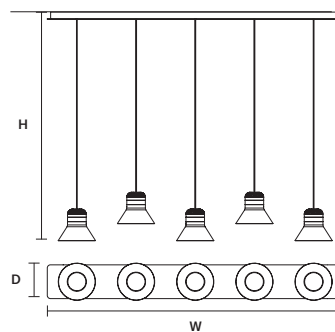

CORDEA C5 LN 175

w 175 cm / 68.90"
D 22 cm / 8.70"
H MAX 170 cm / 66.90"

STANDARD INTEGRATED LED LIGHTING
50 W CRI>90
3000 K – 7550 NOMINAL LM

ON REQUEST
50 W CRI>90
2700 K – 6350 NOMINAL LM

DIMMABLE
1-10V + PUSH + DALI