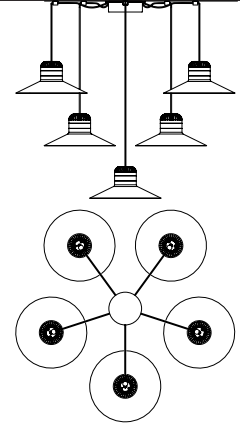

W 22 cm / 8.70"
H 51 cm / 20.00"
D 23.5 cm / 9.30"

INTEGRATED LED LIGHTING

5 W CRI>90
3000 K – 600 NOMINAL LM

DIMM OWN BUTTON

CORDEA OUT S3 P  IP54

CORDEA OUT S5 P  IP54

CORDEA OUT S3 G  IP54

CORDEA OUT S5 G  IP54

INTEGRATED LED LIGHTING
30 W CRI>90
3000 K – 4530 NOMINAL LM

INTEGRATED LED LIGHTING
50 W CRI>90
3000 K – 7550 NOMINAL LM

INTEGRATED LED LIGHTING
30 W CRI>90
3000 K – 4530 NOMINAL LM

INTEGRATED LED LIGHTING
50 W CRI>90
3000 K – 7550 NOMINAL LM

DIMM TRIAC

DIMM TRIAC

DIMM TRIAC

DIMM TRIAC

Finishings

BAND	FRAME					
<p>BS1 Butter</p> 	<p>E50 Windy Blue</p> 	<p>E60 Highland</p> 	<p>E70 Champagne</p> 	<p>E80 Canyon</p> 	<p>E95 Pure White</p> 	<p>E98 Deep Black</p> 
<p>BS2 Black</p> 	<p>E50 Windy Blue</p> 	<p>E60 Highland</p> 	<p>E70 Champagne</p> 	<p>E80 Canyon</p> 	<p>E95 Pure White</p> 	<p>E98 Deep Black</p> 
<p>BS3 Merlot</p> 	<p>E50 Windy Blue</p> 	<p>E60 Highland</p> 	<p>E70 Champagne</p> 	<p>E80 Canyon</p> 	<p>E95 Pure White</p> 	<p>E98 Deep Black</p> 
<p>BS4 Baby Blue</p> 	<p>E50 Windy Blue</p> 	<p>E60 Highland</p> 	<p>E70 Champagne</p> 	<p>E80 Canyon</p> 	<p>E95 Pure White</p> 	<p>E98 Deep Black</p> 
<p>BS5 Green Olive</p> 	<p>E50 Windy Blue</p> 	<p>E60 Highland</p> 	<p>E70 Champagne</p> 	<p>E80 Canyon</p> 	<p>E95 Pure White</p> 	<p>E98 Deep Black</p> 