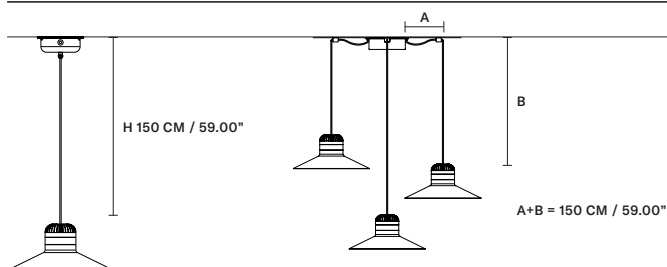

BS4 Baby Blue

BS5 Green Olive

STANDARD CABLES FOR ALL SUSPENSIONS

CORDEA OUT S P    IP54

∅ 22 cm / 8.70"
H 19 cm / 7.50"

INTEGRATED LED LIGHTING

10 W CRI>90
3000 K – 1510 NOMINAL LM

DIMM NO

CORDEA OUT S G    IP54

∅ 36 cm / 14.20"
H 16 cm / 6.30"

INTEGRATED LED LIGHTING

10 W CRI>90
3000 K – 1510 NOMINAL LM

DIMM NO

CORDEA OUT A P    IP54

W 22 cm / 8.70"
H 19 cm / 7.50"
D 30 cm / 11.80"

INTEGRATED LED LIGHTING

10 W CRI>90
3000 K – 1510 NOMINAL LM

DIMM NO

CORDEA OUT A G    IP54

W 36 cm / 14.20"
H 16 cm / 6.30"
D 44 cm / 17.30"

INTEGRATED LED LIGHTING

10 W CRI>90
3000 K – 1510 NOMINAL LM

DIMM NO

CORDEA OUT TL PORT   IP54

W 22 cm / 8.70"
H 51 cm / 20.00"
D 23.5 cm / 9.30"

INTEGRATED LED LIGHTING

5 W CRI>90
3000 K – 600 NOMINAL LM

DIMM OWN BUTTON

CORDEA OUT S3 P  IP54

CORDEA OUT S5 P  IP54

CORDEA OUT S3 G  IP54

CORDEA OUT S5 G  IP54