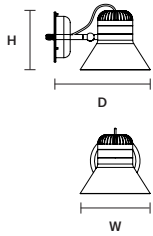

BS4 Baby Blue

BS5 Green Olive

STANDARD CABLES FOR ALL SUSPENSIONS

CORDEA OUT S P    IP54

∅ 22 cm / 8.70"
H 19 cm / 7.50"

INTEGRATED LED LIGHTING

10 W CRI>90
3000 K – 1510 NOMINAL LM

DIMM NO

CORDEA OUT S G    IP54

∅ 36 cm / 14.20"
H 16 cm / 6.30"

INTEGRATED LED LIGHTING

10 W CRI>90
3000 K – 1510 NOMINAL LM

DIMM NO

CORDEA OUT A P    IP54

W 22 cm / 8.70"
H 19 cm / 7.50"
D 30 cm / 11.80"

INTEGRATED LED LIGHTING

10 W CRI>90
3000 K – 1510 NOMINAL LM

DIMM NO

CORDEA OUT A G    IP54

W 36 cm / 14.20"
H 16 cm / 6.30"
D 44 cm / 17.30"

INTEGRATED LED LIGHTING

10 W CRI>90
3000 K – 1510 NOMINAL LM

DIMM NO

CORDEA OUT TL PORT   IP54

W 22 cm / 8.70"
H 51 cm / 20.00"
D 23.5 cm / 9.30"

INTEGRATED LED LIGHTING

5 W CRI>90
3000 K – 600 NOMINAL LM

DIMM OWN BUTTON

CORDEA OUT S3 P  IP54

CORDEA OUT S5 P  IP54

CORDEA OUT S3 G  IP54

CORDEA OUT S5 G  IP54