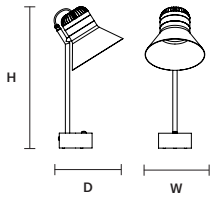

CORDEA OUT S G    IP54

∅ 36 cm / 14.20"
H 16 cm / 6.30"

INTEGRATED LED LIGHTING

10 W CRI>90
3000 K – 1510 NOMINAL LM

DIMM NO

CORDEA OUT A P    IP54

W 22 cm / 8.70"
H 19 cm / 7.50"
D 30 cm / 11.80"

INTEGRATED LED LIGHTING

10 W CRI>90
3000 K – 1510 NOMINAL LM

DIMM NO

CORDEA OUT A G    IP54

W 36 cm / 14.20"
H 16 cm / 6.30"
D 44 cm / 17.30"

INTEGRATED LED LIGHTING

10 W CRI>90
3000 K – 1510 NOMINAL LM

DIMM NO

CORDEA OUT TL PORT   IP54

W 22 cm / 8.70"
H 51 cm / 20.00"
D 23.5 cm / 9.30"

INTEGRATED LED LIGHTING

5 W CRI>90
3000 K – 600 NOMINAL LM

DIMM OWN BUTTON

CORDEA OUT S3 P  IP54

CORDEA OUT S5 P  IP54

CORDEA OUT S3 G  IP54

CORDEA OUT S5 G  IP54