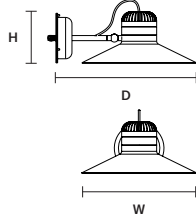

CORDEA OUT S G    IP54

∅ 36 cm / 14.20"
H 16 cm / 6.30"

INTEGRATED LED LIGHTING

10 W CRI>90
3000 K – 1510 NOMINAL LM

DIMM NO

CORDEA OUT A P    IP54

W 22 cm / 8.70"
H 19 cm / 7.50"
D 30 cm / 11.80"

INTEGRATED LED LIGHTING

10 W CRI>90
3000 K – 1510 NOMINAL LM

DIMM NO

CORDEA OUT A G    IP54

W 36 cm / 14.20"
H 16 cm / 6.30"
D 44 cm / 17.30"

INTEGRATED LED LIGHTING

10 W CRI>90
3000 K – 1510 NOMINAL LM

DIMM NO

CORDEA OUT TL PORT   IP54

W 22 cm / 8.70"
H 51 cm / 20.00"
D 23.5 cm / 9.30"

INTEGRATED LED LIGHTING

5 W CRI>90
3000 K – 600 NOMINAL LM

DIMM OWN BUTTON

CORDEA OUT S3 P  IP54

CORDEA OUT S5 P  IP54

CORDEA OUT S3 G  IP54

CORDEA OUT S5 G  IP54