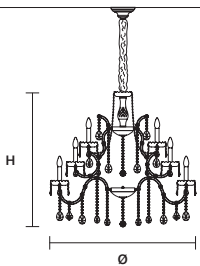

AQABA S 24/130/100
 ø 130 cm / 51.20"
 H 100 cm / 39.40"
 ■ 41 kg / 90.20 lb

STANDARD LIGHTING 
 24×E14×10 W MAX (NOT INCL.)

INTEGRATED LED LIGHTING 
 RGB-W 24×LED SOURCE - 204 W TOT
 DW 24×LED SOURCE - 194,4 W TOT

AQABA S 24/155/130
 ø 155 cm / 61.00"
 H 130 cm / 51.20"
 ■ 55 kg / 121.00 lb

STANDARD LIGHTING 
 24×E14×10 W MAX (NOT INCL.)

INTEGRATED LED LIGHTING 
 RGB-W 24×LED SOURCE - 204 W TOT
 DW 24×LED SOURCE - 194,4 W TOT

AQABA S 25/100/90
 ø 100 cm / 39.40"
 H 90 cm / 35.40"
 ■ 30 kg / 66.00 lb

STANDARD LIGHTING 
 25×E14×10 W MAX (NOT INCL.)

INTEGRATED LED LIGHTING 
 RGB-W 25×LED SOURCE - 212,5 W TOT
 DW 25×LED SOURCE - 202,5 W TOT