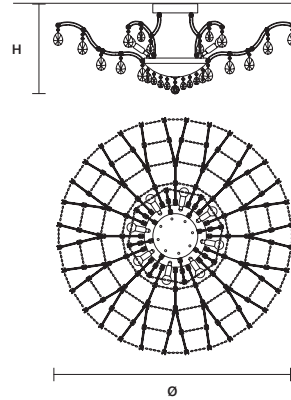

 : for the US market, refer to the relevant price list.

AQABA PL 5/82/36

ø 82 cm / 32.30"
 H 36 cm / 14.20"
 ■ 15 kg / 33.00 lb

STANDARD LIGHTING 
 5×E14×10 W MAX (NOT INCL.)

INTEGRATED LED LIGHTING 
 RGB-W 5×LED SOURCE - 42,5 W TOT
 DW 5×LED SOURCE - 40,5 W TOT

AQABA PL 7/100/40

ø 100 cm / 39.40"
 H 40 cm / 15.70"
 ■ 25 kg / 55.00 lb

STANDARD LIGHTING 
 7×E14×10 W MAX (NOT INCL.)

INTEGRATED LED LIGHTING 
 RGB-W 7×LED SOURCE - 59,5 W TOT
 DW 7×LED SOURCE - 56,7 W TOT

AQABA PL 8/120/45

ø 120 cm / 47.20"
 H 45 cm / 17.70"
 ■ 36 kg / 79.20 lb

STANDARD LIGHTING 
 8×E14×10 W MAX (NOT INCL.)

INTEGRATED LED LIGHTING 
 RGB-W 8×LED SOURCE - 68 W TOT
 DW 8×LED SOURCE - 64,8 W TOT

AQABA PL 16/155/37 OV

W 155 cm / 61.00"
 D 73 cm / 28.70"
 H 37 cm / 14.60"
 ■ 31 kg / 68.20 lb

STANDARD LIGHTING 
 16×E14×10 W MAX (NOT INCL.)

INTEGRATED LED LIGHTING 
 RGB-W 16×LED SOURCE - 136 W TOT
 DW 16×LED SOURCE - 129,6 W TOT