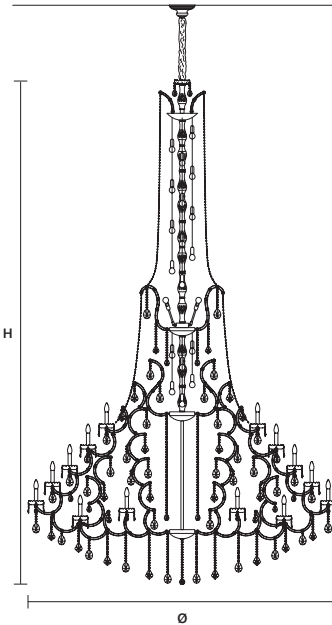

AQABA S 70/150/380

∅ 150 cm / 59.10"
H 380 cm / 149.60"
■ 105 kg / 231.00 lb

STANDARD LIGHTING 
70×E14×10 W MAX (NOT INCL.)

INTEGRATED LED LIGHTING 
RGB-W 70×LED SOURCE - 595 W TOT
DW 70×LED SOURCE - 567 W TOT

Ⓜ : for the US market, refer to the relevant price list.

AQABA S 70/245/290

∅ 245 cm / 96.50"
 H 290 cm / 114.20"
 ■ 233 kg / 512.60 lb

STANDARD LIGHTING 
 70×E14×10 W MAX (NOT INCL.)

INTEGRATED LED LIGHTING 
 RGB-W 70×LED SOURCE - 595 W TOT
 DW 70×LED SOURCE - 567 W TOT

AQABA S 116/245/400

∅ 245 cm / 96.50"
 H 400 cm / 157.50"
 ■ 200 kg / 440.00 lb

STANDARD LIGHTING 
 116×E14×10 W MAX (NOT INCL.)

INTEGRATED LED LIGHTING 
 RGB-W 116×LED SOURCE - 986 W TOT
 DW 116×LED SOURCE - 939,6 W TOT

 : for the US market, refer to the relevant price list.

AQABA PL 5/82/36

ø 82 cm / 32.30"
 H 36 cm / 14.20"
 ■ 15 kg / 33.00 lb

STANDARD LIGHTING 
 5×E14×10 W MAX (NOT INCL.)

INTEGRATED LED LIGHTING 
 RGB-W 5×LED SOURCE - 42,5 W TOT
 DW 5×LED SOURCE - 40,5 W TOT