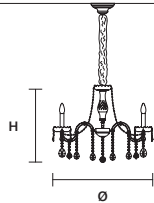

INTEGRATED LED LIGHTING 
RGB-W 5×LED SOURCE - 42,5 W TOT
DW 5×LED SOURCE - 40,5 W TOT

AQABA S 8/62/50

∅ 62 cm / 24.40"
H 50 cm / 19.70"
■ 9 kg / 19.80 lb

STANDARD LIGHTING 
8×E14×10 W MAX (NOT INCL.)

INTEGRATED LED LIGHTING 
RGB-W 8×LED SOURCE - 68 W TOT
DW 8×LED SOURCE - 64,8 W TOT