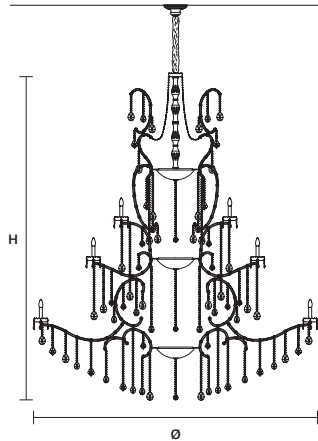

AQABA S 70/150/380

∅ 150 cm / 59.10"
H 380 cm / 149.60"
■ 105 kg / 231.00 lb

STANDARD LIGHTING 
70×E14×10 W MAX (NOT INCL.)

INTEGRATED LED LIGHTING 
RGB-W 70×LED SOURCE - 595 W TOT
DW 70×LED SOURCE - 567 W TOT

Ⓜ : for the US market, refer to the relevant price list.

AQABA S 70/245/290

∅ 245 cm / 96.50"
 H 290 cm / 114.20"
 ■ 233 kg / 512.60 lb

STANDARD LIGHTING 
 70×E14×10 W MAX (NOT INCL.)

INTEGRATED LED LIGHTING 
 RGB-W 70×LED SOURCE - 595 W TOT
 DW 70×LED SOURCE - 567 W TOT

AQABA S 116/245/400

∅ 245 cm / 96.50"
 H 400 cm / 157.50"
 ■ 200 kg / 440.00 lb

STANDARD LIGHTING 
 116×E14×10 W MAX (NOT INCL.)

INTEGRATED LED LIGHTING 
 RGB-W 116×LED SOURCE - 986 W TOT
 DW 116×LED SOURCE - 939,6 W TOT

 : for the US market, refer to the relevant price list.

AQABA PL 5/82/36

ø 82 cm / 32.30"
 H 36 cm / 14.20"
 ■ 15 kg / 33.00 lb

STANDARD LIGHTING 
 5×E14×10 W MAX (NOT INCL.)

INTEGRATED LED LIGHTING 
 RGB-W 5×LED SOURCE - 42,5 W TOT
 DW 5×LED SOURCE - 40,5 W TOT