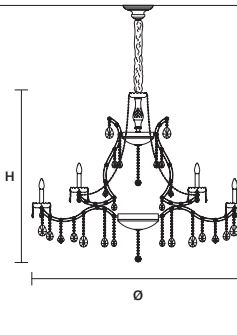

☎ : for the US market, refer to the relevant price list.

AQABA S 18/140/172
 ø 140 cm / 55.10"
 H 172 cm / 67.70"
 ■ 38 kg / 83.60 lb

STANDARD LIGHTING 
 18×E14×10 W MAX (NOT INCL.)

INTEGRATED LED LIGHTING 
 RGB-W 18×LED SOURCE - 153 W TOT
 DW 18×LED SOURCE - 145,8 W TOT

AQABA S 24/120/134
 ø 120 cm / 47.20"
 H 134 cm / 52.80"
 ■ 43 kg / 94.60 lb

STANDARD LIGHTING 
 24×E14×10 W MAX (NOT INCL.)

INTEGRATED LED LIGHTING 
 RGB-W 24×LED SOURCE - 204 W TOT
 DW 24×LED SOURCE - 194,4 W TOT

AQABA S 24/130/100
 ø 130 cm / 51.20"
 H 100 cm / 39.40"
 ■ 41 kg / 90.20 lb

STANDARD LIGHTING 
 24×E14×10 W MAX (NOT INCL.)

INTEGRATED LED LIGHTING 
 RGB-W 24×LED SOURCE - 204 W TOT
 DW 24×LED SOURCE - 194,4 W TOT