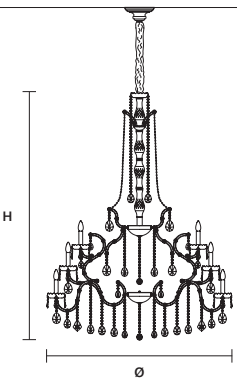

AQABA S 25/100/90
 ø 100 cm / 39.40"
 H 90 cm / 35.40"
 ■ 30 kg / 66.00 lb

STANDARD LIGHTING 
 25×E14×10 W MAX (NOT INCL.)

INTEGRATED LED LIGHTING 
 RGB-W 25×LED SOURCE - 212,5 W TOT
 DW 25×LED SOURCE - 202,5 W TOT

AQABA S 25/110/140
 ø 110 cm / 43.30"
 H 140 cm / 55.10"
 ■ 41 kg / 90.20 lb

STANDARD LIGHTING 
 25×E14×10 W MAX (NOT INCL.)

INTEGRATED LED LIGHTING 
 RGB-W 25×LED SOURCE - 212,5 W TOT
 DW 25×LED SOURCE - 202,5 W TOT

AQABA S 32/130/105
 ø 130 cm / 51.20"
 H 105 cm / 41.30"
 ■ 53 kg / 116.60 lb

STANDARD LIGHTING 
 32×E14×10 W MAX (NOT INCL.)

INTEGRATED LED LIGHTING 
 RGB-W 32×LED SOURCE - 272 W TOT
 DW 32×LED SOURCE - 259,2 W TOT

AQABA S 32/130/170
 ø 130 cm / 51.20"
 H 170 cm / 66.90"
 ■ 45 kg / 99.00 lb

STANDARD LIGHTING 
 32×E14×10 W MAX (NOT INCL.)

INTEGRATED LED LIGHTING 
 RGB-W 32×LED SOURCE - 272 W TOT
 DW 32×LED SOURCE - 259,2 W TOT