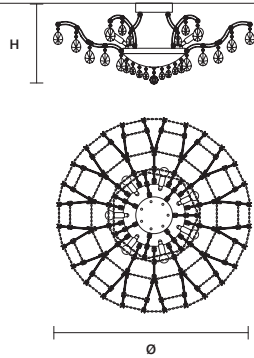

Ⓜ : for the US market, refer to the relevant price list.

AQABA S 70/245/290

∅ 245 cm / 96.50"
 H 290 cm / 114.20"
 ■ 233 kg / 512.60 lb

STANDARD LIGHTING 
 70×E14×10 W MAX (NOT INCL.)

INTEGRATED LED LIGHTING 
 RGB-W 70×LED SOURCE - 595 W TOT
 DW 70×LED SOURCE - 567 W TOT

AQABA S 116/245/400

∅ 245 cm / 96.50"
 H 400 cm / 157.50"
 ■ 200 kg / 440.00 lb

STANDARD LIGHTING 
 116×E14×10 W MAX (NOT INCL.)

INTEGRATED LED LIGHTING 
 RGB-W 116×LED SOURCE - 986 W TOT
 DW 116×LED SOURCE - 939,6 W TOT

 : for the US market, refer to the relevant price list.

AQABA PL 5/82/36

ø 82 cm / 32.30"
 H 36 cm / 14.20"
 ■ 15 kg / 33.00 lb

STANDARD LIGHTING 
 5×E14×10 W MAX (NOT INCL.)

INTEGRATED LED LIGHTING 
 RGB-W 5×LED SOURCE - 42,5 W TOT
 DW 5×LED SOURCE - 40,5 W TOT

AQABA PL 7/100/40

ø 100 cm / 39.40"
 H 40 cm / 15.70"
 ■ 25 kg / 55.00 lb

STANDARD LIGHTING 
 7×E14×10 W MAX (NOT INCL.)

INTEGRATED LED LIGHTING 
 RGB-W 7×LED SOURCE - 59,5 W TOT
 DW 7×LED SOURCE - 56,7 W TOT