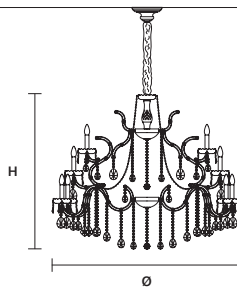

AQABA S 25/100/90
 ø 100 cm / 39.40"
 H 90 cm / 35.40"
 ■ 30 kg / 66.00 lb

STANDARD LIGHTING 
 25×E14×10 W MAX (NOT INCL.)

INTEGRATED LED LIGHTING 
 RGB-W 25×LED SOURCE - 212,5 W TOT
 DW 25×LED SOURCE - 202,5 W TOT

AQABA S 25/110/140
 ø 110 cm / 43.30"
 H 140 cm / 55.10"
 ■ 41 kg / 90.20 lb

STANDARD LIGHTING 
 25×E14×10 W MAX (NOT INCL.)

INTEGRATED LED LIGHTING 
 RGB-W 25×LED SOURCE - 212,5 W TOT
 DW 25×LED SOURCE - 202,5 W TOT

AQABA S 32/130/105
 ø 130 cm / 51.20"
 H 105 cm / 41.30"
 ■ 53 kg / 116.60 lb

STANDARD LIGHTING 
 32×E14×10 W MAX (NOT INCL.)

INTEGRATED LED LIGHTING 
 RGB-W 32×LED SOURCE - 272 W TOT
 DW 32×LED SOURCE - 259,2 W TOT