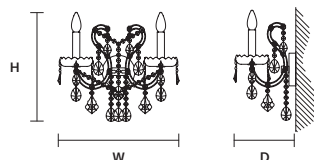

AQABA A 2/44/37

W 44 cm / 17.30"
D 20 cm / 7.90"
H 37 cm / 14.60"
■ 2 kg / 4.40 lb

STANDARD LIGHTING
2×E14×10 W MAX (NOT INCL.)

INTEGRATED LED LIGHTING
RGB-W 2×LED SOURCE - 17 W TOT
DW 2×LED SOURCE - 16,2 W TOT