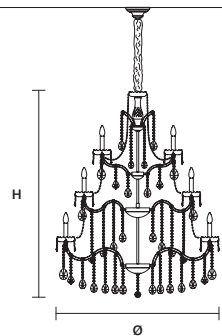

AQABA S 24/155/130
 ø 155 cm / 61.00"
 H 130 cm / 51.20"
 ■ 55 kg / 121.00 lb

STANDARD LIGHTING 
 24×E14×10 W MAX (NOT INCL.)

INTEGRATED LED LIGHTING 
 RGB-W 24×LED SOURCE - 204 W TOT
 DW 24×LED SOURCE - 194,4 W TOT

AQABA S 25/100/90
 ø 100 cm / 39.40"
 H 90 cm / 35.40"
 ■ 30 kg / 66.00 lb

STANDARD LIGHTING 
 25×E14×10 W MAX (NOT INCL.)

INTEGRATED LED LIGHTING 
 RGB-W 25×LED SOURCE - 212,5 W TOT
 DW 25×LED SOURCE - 202,5 W TOT

AQABA S 25/110/140
 ø 110 cm / 43.30"
 H 140 cm / 55.10"
 ■ 41 kg / 90.20 lb

STANDARD LIGHTING 
 25×E14×10 W MAX (NOT INCL.)

INTEGRATED LED LIGHTING 
 RGB-W 25×LED SOURCE - 212,5 W TOT
 DW 25×LED SOURCE - 202,5 W TOT