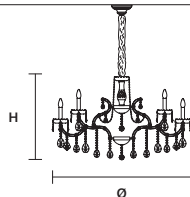

AQABA S 18/105/65

∅ 105 cm / 41.30"
H 65 cm / 25.60"
■ 23 kg / 50.60 lb

STANDARD LIGHTING
18×E14×10 W MAX (NOT INCL.)

INTEGRATED LED LIGHTING
RGB-W 18×LED SOURCE - 153 W TOT
DW 18×LED SOURCE - 145,8 W TOT