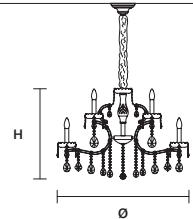

AQABA S 15/88/62

∅ 88 cm / 34.60"
H 62 cm / 24.40"
■ 19 kg / 41.80 lb

STANDARD LIGHTING
15×E14×10 W MAX (NOT INCL.)

INTEGRATED LED LIGHTING
RGB-W 15×LED SOURCE - 127,5 W TOT
DW 15×LED SOURCE - 121,5 W TOT