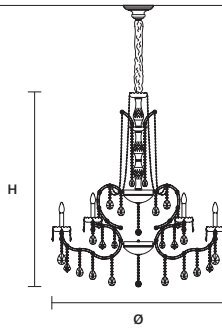

AQABA S 18/120/115

∅ 120 cm / 47.20"
H 115 cm / 45.30"
■ 41 kg / 90.20 lb

STANDARD LIGHTING 
18×E14×10 W MAX (NOT INCL.)

INTEGRATED LED LIGHTING 
RGB-W 18×LED SOURCE - 153 W TOT
DW 18×LED SOURCE - 145,8 W TOT

☎ : for the US market, refer to the relevant price list.

AQABA S 18/140/172
 ø 140 cm / 55.10"
 H 172 cm / 67.70"
 ■ 38 kg / 83.60 lb

STANDARD LIGHTING 
 18×E14×10 W MAX (NOT INCL.)

INTEGRATED LED LIGHTING 
 RGB-W 18×LED SOURCE - 153 W TOT
 DW 18×LED SOURCE - 145,8 W TOT

AQABA S 24/120/134
 ø 120 cm / 47.20"
 H 134 cm / 52.80"
 ■ 43 kg / 94.60 lb

STANDARD LIGHTING 
 24×E14×10 W MAX (NOT INCL.)

INTEGRATED LED LIGHTING 
 RGB-W 24×LED SOURCE - 204 W TOT
 DW 24×LED SOURCE - 194,4 W TOT