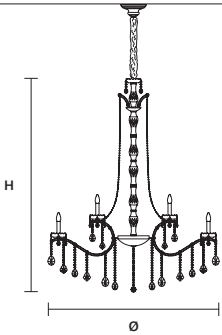

AQABA S 18/120/100

∅ 120 cm / 47.20"
H 100 cm / 39.40"
■ 35 kg / 77.00 lb

STANDARD LIGHTING 
18×E14×10 W MAX (NOT INCL.)

INTEGRATED LED LIGHTING 
RGB-W 18×LED SOURCE - 153 W TOT
DW 18×LED SOURCE - 145,8 W TOT

AQABA S 18/120/115

∅ 120 cm / 47.20"
H 115 cm / 45.30"
■ 41 kg / 90.20 lb

STANDARD LIGHTING 
18×E14×10 W MAX (NOT INCL.)

INTEGRATED LED LIGHTING 
RGB-W 18×LED SOURCE - 153 W TOT
DW 18×LED SOURCE - 145,8 W TOT

☎ : for the US market, refer to the relevant price list.

AQABA S 18/140/172
 ø 140 cm / 55.10"
 H 172 cm / 67.70"
 ■ 38 kg / 83.60 lb

STANDARD LIGHTING 
 18×E14×10 W MAX (NOT INCL.)

INTEGRATED LED LIGHTING 
 RGB-W 18×LED SOURCE - 153 W TOT
 DW 18×LED SOURCE - 145,8 W TOT