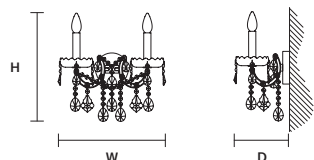

AQABA A 2/40/36

W 40 cm / 15.70"
D 20 cm / 7.90"
H 36 cm / 14.20"
■ 2,5 kg / 5.50 lb

STANDARD LIGHTING
2×E14×10 W MAX (NOT INCL.)

INTEGRATED LED LIGHTING
RGB-W 2×LED SOURCE - 17 W TOT
DW 2×LED SOURCE - 16,2 W TOT