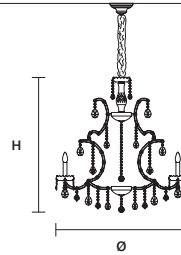

INTEGRATED LED LIGHTING 
RGB-W 5×LED SOURCE - 42,5 W TOT
DW 5×LED SOURCE - 40,5 W TOT

AQABA S 8/62/50

∅ 62 cm / 24.40"
H 50 cm / 19.70"
■ 9 kg / 19.80 lb

STANDARD LIGHTING 
8×E14×10 W MAX (NOT INCL.)

INTEGRATED LED LIGHTING 
RGB-W 8×LED SOURCE - 68 W TOT
DW 8×LED SOURCE - 64,8 W TOT

AQABA S 12/95/94

∅ 95 cm / 37.40"
H 94 cm / 37.00"
■ 27 kg / 59.40 lb

STANDARD LIGHTING 
12×E14×10 W MAX (NOT INCL.)

INTEGRATED LED LIGHTING 
RGB-W 12×LED SOURCE - 102 W TOT
DW 12×LED SOURCE - 97,2 W TOT