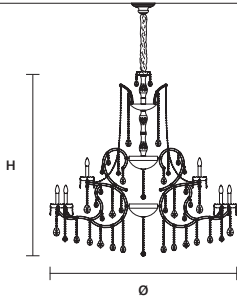

AQABA S 32/130/105
 ø 130 cm / 51.20"
 H 105 cm / 41.30"
 ■ 53 kg / 116.60 lb

STANDARD LIGHTING 
 32×E14×10 W MAX (NOT INCL.)

INTEGRATED LED LIGHTING 
 RGB-W 32×LED SOURCE - 272 W TOT
 DW 32×LED SOURCE - 259,2 W TOT

AQABA S 32/130/170
 ø 130 cm / 51.20"
 H 170 cm / 66.90"
 ■ 45 kg / 99.00 lb

STANDARD LIGHTING 
 32×E14×10 W MAX (NOT INCL.)

INTEGRATED LED LIGHTING 
 RGB-W 32×LED SOURCE - 272 W TOT
 DW 32×LED SOURCE - 259,2 W TOT

Ⓜ : for the US market, refer to the relevant price list.

AQABA S 36/165/160

∅ 165 cm / 65.00"
H 160 cm / 63.00"
■ 90 kg / 198.00 lb

STANDARD LIGHTING 
36×E14×10 W MAX (NOT INCL.)

INTEGRATED LED LIGHTING 
RGB-W 36×LED SOURCE - 306 W TOT
DW 36×LED SOURCE - 291,6 W TOT