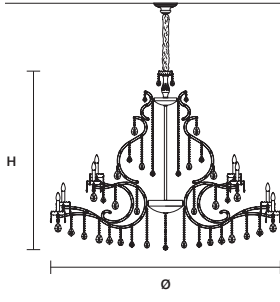

Ⓜ : for the US market, refer to the relevant price list.

AQABA S 36/165/160

∅ 165 cm / 65.00"
H 160 cm / 63.00"
■ 90 kg / 198.00 lb

STANDARD LIGHTING 
36×E14×10 W MAX (NOT INCL.)

INTEGRATED LED LIGHTING 
RGB-W 36×LED SOURCE - 306 W TOT
DW 36×LED SOURCE - 291,6 W TOT

AQABA S 40/200/155

∅ 200 cm / 78.70"
H 155 cm / 61.00"
■ 82 kg / 180.40lb

STANDARD LIGHTING 
40×E14×10 W MAX (NOT INCL.)

INTEGRATED LED LIGHTING 
RGB-W 40×LED SOURCE - 340 W TOT
DW 40×LED SOURCE - 324 W TOT