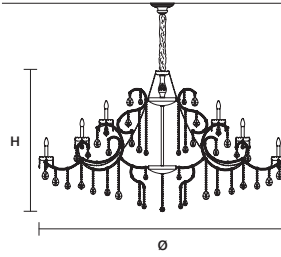

AQABA S 48/215/120

∅ 215 cm / 84.60"
H 120 cm / 47.20"
■ 93 kg / 204.60 lb

STANDARD LIGHTING
48×E14×10 W MAX (NOT INCL.)

INTEGRATED LED LIGHTING
RGB-W 48×LED SOURCE - 408 W TOT
DW 48×LED SOURCE - 388,8 W TOT