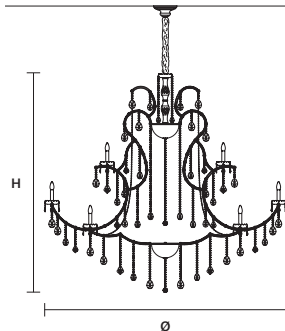

AQABA S 56/185/165

∅ 185 cm / 72.80"
H 165 cm / 65.00"
■ 108 kg / 237.60 lb

STANDARD LIGHTING 
56×E14×10 W MAX (NOT INCL.)

INTEGRATED LED LIGHTING 
RGB-W 56×LED SOURCE - 476 W TOT
DW 56×LED SOURCE - 453,6 W TOT

AQABA S 56/185/230

∅ 185 cm / 72.80"
H 230 cm / 90.60"
■ 103 kg / 226.60 lb

STANDARD LIGHTING 
56×E14×10 W MAX (NOT INCL.)

INTEGRATED LED LIGHTING 
RGB-W 56×LED SOURCE - 476 W TOT
DW 56×LED SOURCE - 453,6 W TOT

AQABA S 56/210/190

∅ 210 cm / 82.70"
H 190 cm / 74.80"
■ 132 kg / 290.40 lb

STANDARD LIGHTING 
56×E14×10 W MAX (NOT INCL.)

INTEGRATED LED LIGHTING 
RGB-W 56×LED SOURCE - 476 W TOT
DW 56×LED SOURCE - 453,6 W TOT