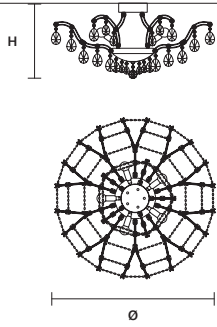

AQABA S 70/150/380

∅ 150 cm / 59.10"
H 380 cm / 149.60"
■ 105 kg / 231.00 lb

STANDARD LIGHTING 
70×E14×10 W MAX (NOT INCL.)

INTEGRATED LED LIGHTING 
RGB-W 70×LED SOURCE - 595 W TOT
DW 70×LED SOURCE - 567 W TOT

Ⓜ : for the US market, refer to the relevant price list.

AQABA S 70/245/290

∅ 245 cm / 96.50"
 H 290 cm / 114.20"
 ■ 233 kg / 512.60 lb

STANDARD LIGHTING 
 70×E14×10 W MAX (NOT INCL.)

INTEGRATED LED LIGHTING 
 RGB-W 70×LED SOURCE - 595 W TOT
 DW 70×LED SOURCE - 567 W TOT

AQABA S 116/245/400

∅ 245 cm / 96.50"
 H 400 cm / 157.50"
 ■ 200 kg / 440.00 lb

STANDARD LIGHTING 
 116×E14×10 W MAX (NOT INCL.)

INTEGRATED LED LIGHTING 
 RGB-W 116×LED SOURCE - 986 W TOT
 DW 116×LED SOURCE - 939,6 W TOT

 : for the US market, refer to the relevant price list.

AQABA PL 5/82/36

ø 82 cm / 32.30"
 H 36 cm / 14.20"
 ■ 15 kg / 33.00 lb

STANDARD LIGHTING 
 5×E14×10 W MAX (NOT INCL.)

INTEGRATED LED LIGHTING 
 RGB-W 5×LED SOURCE - 42,5 W TOT
 DW 5×LED SOURCE - 40,5 W TOT