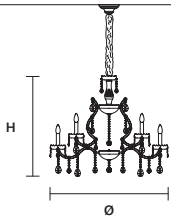

AQABA S 15/88/62

∅ 88 cm / 34.60"
H 62 cm / 24.40"
■ 19 kg / 41.80 lb

STANDARD LIGHTING 
15×E14×10 W MAX (NOT INCL.)

INTEGRATED LED LIGHTING 
RGB-W 15×LED SOURCE - 127,5 W TOT
DW 15×LED SOURCE - 121,5 W TOT

AQABA S 15/90/80

∅ 90 cm / 35.40"
H 80 cm / 31.50"
■ 20 kg / 44.00 lb

STANDARD LIGHTING 
15×E14×10 W MAX (NOT INCL.)

INTEGRATED LED LIGHTING 
RGB-W 15×LED SOURCE - 127,5 W TOT
DW 15×LED SOURCE - 121,5 W TOT