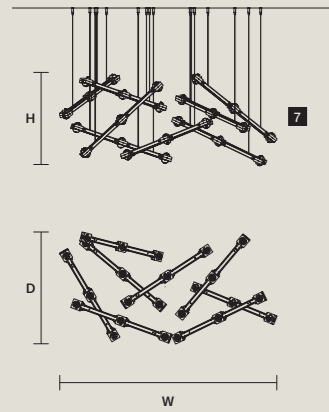

RAQAM N7
BASIC BATCH A
MODULO 7 x 8

W 117 cm / 46.10"
D 60 cm / 23.60"
H 50 cm / 19.70"
■ 12 kg / 26.40 lb

INTEGRATED LED LIGHTING
48 LED LIGHTS CRI>85
3000 K - 72 W
9360 NOMINAL LM