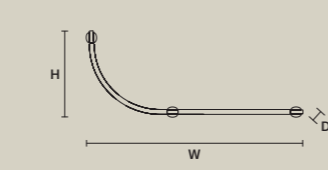

MODULE 3	
w	79,5 cm / 31.30"
d	5 cm / 2.00"
H	32 cm / 12.60"
■	1,2 kg / 2.60 lb
INTEGRATED LED LIGHTING	
6 LED LIGHTS CRI>85	
3000 K – 9 W	
1170 NOMINAL LM	

MODULE 6	
w	92 cm / 36.20"
d	5 cm / 2.00"
H	17,5 cm / 6.90"
■	1,5 kg / 3.30 lb
INTEGRATED LED LIGHTING	
8 LED LIGHTS CRI>85	
3000 K – 12 W	
1560 NOMINAL LM