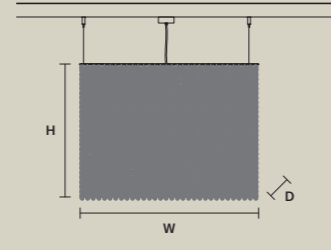

CUBO S/LONG/N

W 75 cm / 29.50"
D 25 cm / 9.80"
H 40 cm / 15.70"

STANDARD LIGHTING
17xE14x10 W MAX (NOT INCL.)

CUBO S/LONG/O

W 75 cm / 29.50"
D 25 cm / 9.80"
H 40 cm / 15.70"

STANDARD LIGHTING
17xE14x10 W MAX (NOT INCL.)