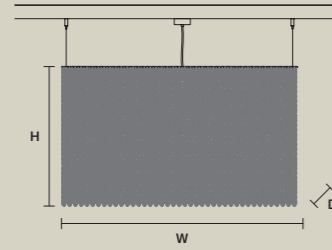

CUBO S/LONG/R

W 100 cm / 39.40"
D 25 cm / 9.80"
H 60 cm / 23.60"

STANDARD LIGHTING
18xE14x10 W MAX (NOT INCL.)