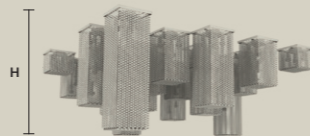

CUBO COMBO PL21 200 SQ **CE**

W	200 cm / 78.70"
D	200 cm / 78.70"
H	80 cm / 31.50"
■	128 kg / 281.60 lb

STANDARD LIGHTING
151×E14×10 W MAX (NOT INCL.)