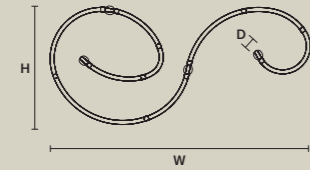

MODULE 4	
w	47,5 cm / 18.70"
d	5 cm / 2.00"
H	49 cm / 19.30"
■	1,5 kg / 3.30 lb
INTEGRATED LED LIGHTING	
8 LED LIGHTS CRI>85	
3000 K – 12 W	
1560 NOMINAL LM