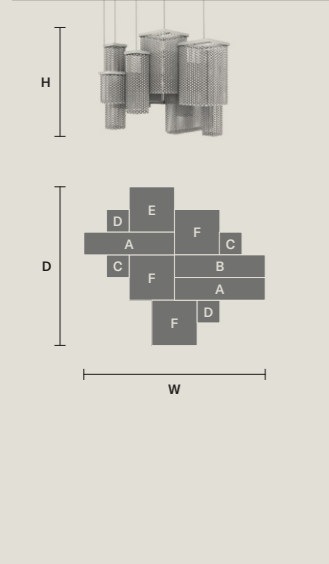

CUBO COMBO S100 SQ

W	100 cm / 39.40"
D	87,5 cm / 34.40"
H	80 cm / 31.50"
■	60 kg / 132.00 lb

STANDARD LIGHTING
48×E12×40 W MAX (NOT INCL.)

MODULES

- A 2×Cubo S/Long/A
- B 1×Cubo S/Long/B
- C 2×Cubo S/Square/Small 40
- D 2×Cubo S/Square/Small 60
- E 1×Cubo S/Square/Medium 20
- F 3×Cubo S/Square/Medium 40

CUBO COMBO S64 100 SQ

W	100 cm / 39.40"
D	100 cm / 39.40"
H	600 cm / 236.20"
■	181 kg / 398.20 lb

STANDARD LIGHTING
106×E12×40 W MAX (NOT INCL.)