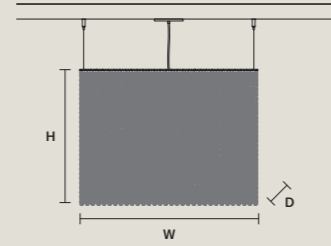

CUBO S/LONG/O

W	75 cm / 29.50"
D	25 cm / 9.80"
H	40 cm / 15.70"

STANDARD LIGHTING
17xE12x40 W MAX (NOT INCL.)