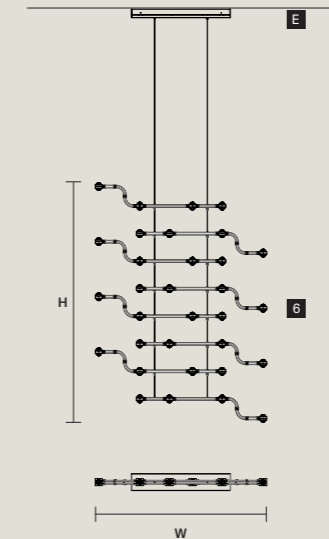

MODULES
6 ×16

CANOPY
E ×1
W 70 cm / 27.60"
D 15 cm / 5.90"
H 6 cm / 2.40"

CABLES
×4 SINGLE STEEL CABLES

**RAQAM N2
BASIC BATCH B8
MODULO 6 × 8**

W 121 cm / 47.60"
H 155 cm / 61.00"
■ 16 kg / 35.20 lb

INTEGRATED LED LIGHTING
64 LED LIGHTS CRI>85
3000 K – 96 W
12480 NOMINAL LM