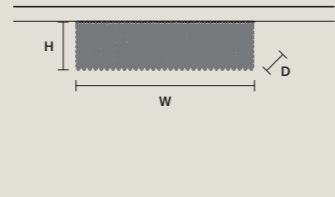

CUBO PL/LONG/M

W	75 cm / 29.50"
D	25 cm / 9.80"
H	20 cm / 7.90"
STANDARD LIGHTING	
9×E12×40 W MAX (NOT INCL.)