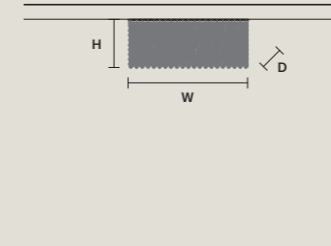

CUBO PL/SQUARE/LARGE 20

W	50 cm / 19.70"
D	50 cm / 19.70"
H	20 cm / 7.90"

STANDARD LIGHTING
12xE12x40 W MAX (NOT INCL.)