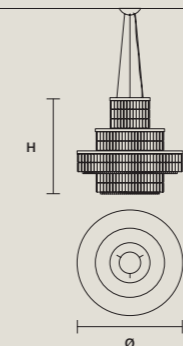

PALLADIO S 15/90/80

ø 90 cm / 35.40"
H 80 cm / 31.50"
■ 29 kg / 63.80 lb

STANDARD LIGHTING
15×E26×60 W MAX (NOT INCL.)
* BULB MAX Ø 45 mm / 1.80"