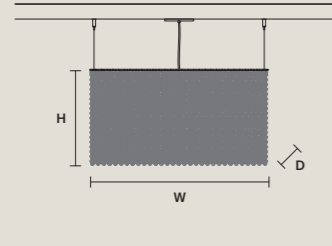

CUBO S/LONG/M

W	75 cm / 29.50"
D	25 cm / 9.80"
H	20 cm / 7.90"

STANDARD LIGHTING
9xE12x40 W MAX (NOT INCL.)

CUBO S/LONG/N

W	75 cm / 29.50"
D	25 cm / 9.80"
H	40 cm / 15.70"

STANDARD LIGHTING
17xE12x40 W MAX (NOT INCL.)