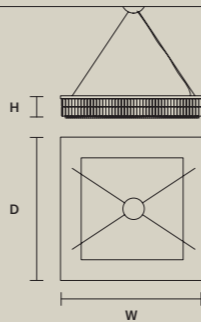

STANDARD LIGHTING

24×E27×20 W MAX (NOT INCL.)
* BULB MAX Ø 45 mm / 1.80"