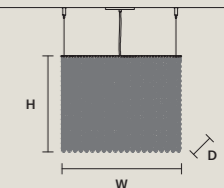

CUBO S/SQUARE/LARGE 40	
W 50 cm / 19.70"	
D 50 cm / 19.70"	
H 40 cm / 15.70"	
STANDARD LIGHTING	
12×E12×40 W MAX (NOT INCL.)