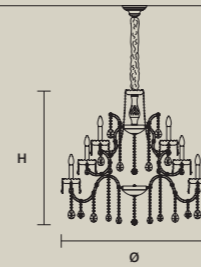

AQABA S 25/100/90

∅ 100 cm / 39.40"
H 90 cm / 35.40"
■ 30 kg / 66.00 lb

STANDARD LIGHTING 25×E14×10 W MAX (NOT INCL.)

INTEGRATED LED LIGHTING RGB-W 25×LED SOURCE - 212,5 W TOT

DW 25×LED SOURCE - 202,5 W TOT