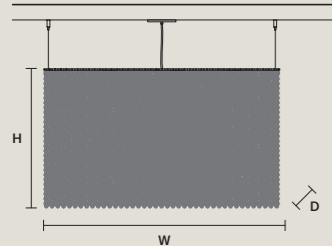

CUBO S/LONG/I

W	100 cm / 39.40"
D	12,5 cm / 4.90"
H	60 cm / 23.60"

STANDARD LIGHTING
11xE12x40 W MAX (NOT INCL.)