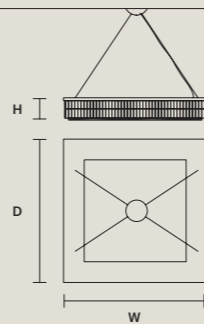

PALLADIO S 24/120/18 SQ

W 120 cm / 47.20"
D 120 cm / 47.20"
H 18 cm / 7.10"
■ 41 kg / 90.20 lb

STANDARD LIGHTING
24×E26×60 W MAX (NOT INCL.)
* BULB MAX Ø 45 mm / 1.80"