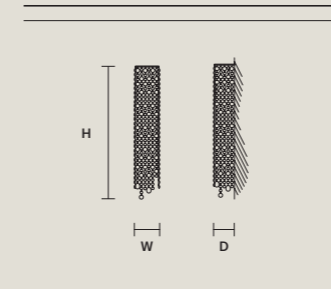

STANDARD LIGHTING

2×E12×40 W MAX (NOT INCL.)

DISCOVER MORE

SINGLE CANOPIES

SINGLE CANOPY

SIZE	FINISHINGS	PRODUCT NAME
Ø 18 cm / 7.10"	● G04	NUAGE S 6/124/40
H 6 cm / 2.40"		NUAGE S 8/160/40
		NUAGE S 10/200/40