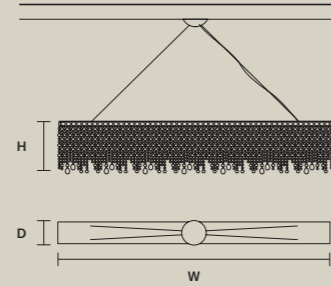

STANDARD LIGHTING

10×E14×10 W MAX (NOT INCL.)

SINGLE CANOPIES

SINGLE CANOPY

SIZE	
Ø	18 cm / 7.10"
H	6 cm / 2.40"

FINISHINGS
● G04

PRODUCT NAME
NUAGE S 6/124/40
NUAGE S 8/160/40
NUAGE S 10/200/40

Nuage