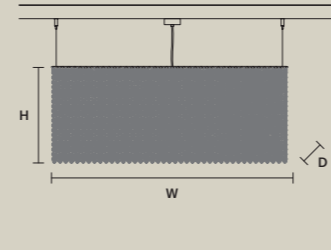

CUBO S/LONG/T

W 100 cm / 39.40"
D 50 cm / 19.70"
H 40 cm / 15.70"

STANDARD LIGHTING
18xE14x10 W MAX (NOT INCL.)