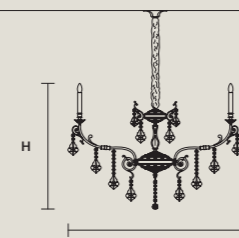

ODESSA S 8/90/80

∅ 90 cm / 35.40"
H 80 cm / 31.50"
■ 18 kg / 39.60 lb

STANDARD LIGHTING
8×E12×40 W MAX (NOT INCL.)