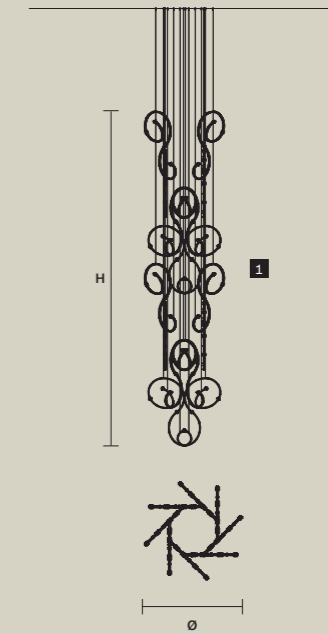

RAQAM R3
BASIC BATCH A
MODULO 1 × 16

∅ 125 cm / 49.20"
H 530 cm / 208.70"
■ 52 kg / 114.40 lb

INTEGRATED LED LIGHTING
128 LED LIGHTS CRI>85
3000 K – 192 W
24960 NOMINAL LM