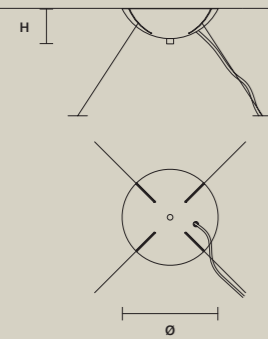

SIZE	
Ø	18 cm / 7.10"
H	6 cm / 2.40"

FINISHINGS
● G04

PRODUCT NAME
CRISTALLE S 6/33/210
CRISTALLE S 8/60/30 RD
CRISTALLE S 10/80/35 RD

SINGLE CANOPY

SIZE	
Ø	18 cm / 7.10"
H	6 cm / 2.40"

FINISHINGS
● G04

PRODUCT NAME
CRISTALLE S 12/100/40 RD