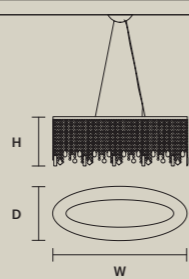

CRISTALLE S 5/100/35 OV

W 100 cm / 39.40"
D 40 cm / 15.70"
H 35 cm / 13.80"
■ 16 kg / 35.30 lb

STANDARD LIGHTING
5×E27×20 W MAX (NOT INCL.)