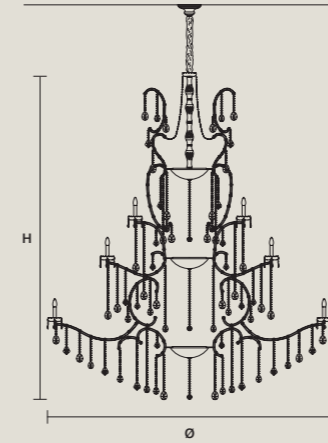

AQABA S 70/245/290

∅ 245 cm / 96.50"
H 290 cm / 114.20"
■ 233 kg / 512.60 lb

STANDARD LIGHTING **CE**
70×E12×40 W MAX (NOT INCL.)

INTEGRATED LED LIGHTING **CE**
RGB-W 70×LED SOURCE - 595 W TOT
DW 70×LED SOURCE - 567 W TOT