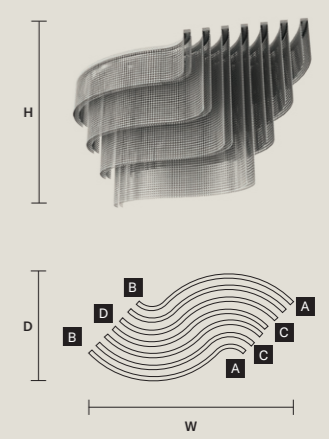

GALASSIA O3 SNG		GALASSIA Q1 SNG	
W	257 cm / 101.20"	W	227 cm / 89.40"
D	156 cm / 61.40"	D	126 cm / 49.60"
H	25 cm / 9.80"	H	100 cm / 39.40"
■	40 kg / 88.00 lb	■	80 kg / 176.00 lb
STANDARD INTEGRATED LED LIGHTING		STANDARD INTEGRATED LED LIGHTING	
79,2 W CRI>95 3000 K – 10197 NOMINAL LM		96,8 W CRI>95 3000 K – 12462 NOMINAL LM	
ON REQUEST		ON REQUEST	
79,2 W CRI>95 2700 K – 9687 NOMINAL LM		96,8 W CRI>95 2700 K – 11838 NOMINAL LM	

GALASSIA R1 DBL		GALASSIA R2 SNG	
W	486 cm / 191.30"	W	229 cm / 90.20"
D	202 cm / 79.50"	D	116 cm / 45.70"
H	100 cm / 39.40"	H	100 cm / 39.40"
■	440 kg / 968.00 lb	■	110 kg / 242.00 lb
STANDARD INTEGRATED LED LIGHTING		STANDARD INTEGRATED LED LIGHTING	
601,6 W CRI>95 3000 K – 77404 NOMINAL LM		150,4 W CRI>95 3000 K – 19363 NOMINAL LM	
ON REQUEST		ON REQUEST	
601,6 W CRI>95 2700 K – 73533 NOMINAL LM		150,4 W CRI>95 2700 K – 18394 NOMINAL LM