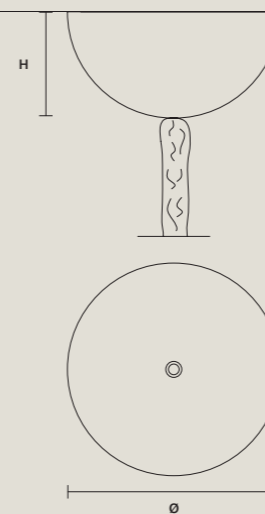

SINGLE CANOPY/INTEGRATED LED LIGHTING

SIZE		FRAME FINISHINGS	CANOPIE FINISHINGS	PRODUCT NAME
Ø	35 cm / 13.80"	G03	G03	AQABA S 56/185/165
H	21 cm / 8.30"	G04	G04	AQABA S 56/185/230
				AQABA S 56/210/190
				AQABA S 65/170/250
				AQABA S 70/150/380
				AQABA S 70/245/290
				AQABA S 116/245/400