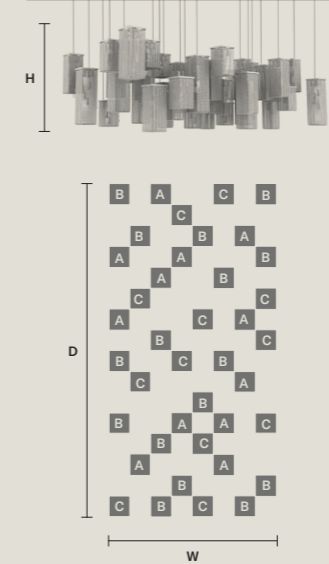

MODULES

- A 12×Cubo S/Square/Medium/40
- B 16×Cubo S/Square/Medium/60
- C 12×Cubo S/Square/Medium/80

CUBO COMBO S300 RC

W	100 cm / 39.40"
D	300 cm / 118.10"
H	120 cm / 47.20"
■	204 kg / 448.80 lb

STANDARD LIGHTING
192×E12×40 W MAX (NOT INCL.)