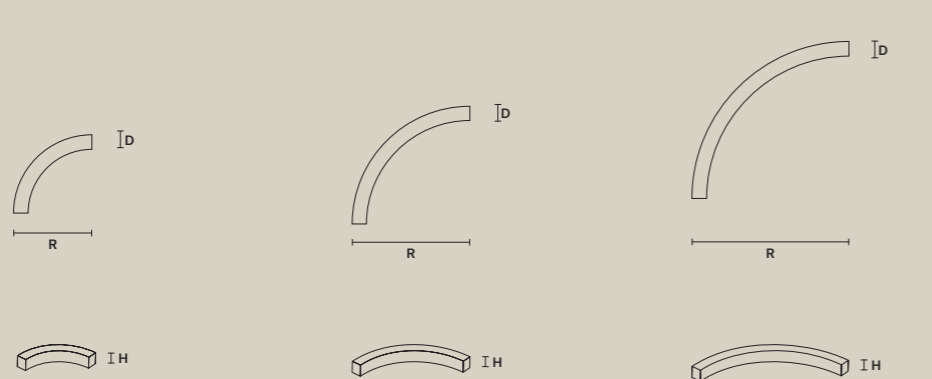

إطار معدني مطلي. المعلقات الزجاجية
أو الكريستالية الشفافة. الإنارة ليد.

FINISHINGS

PENDANTS

DIMMING CONTROL

DISCOVER MORE

ARCH 50		CE	UL
R	25 cm / 9.90"		
D	4,7 cm / 1.90"		
H	3 cm / 1.20"		
STANDARD INTEGRATED LED LIGHTING			
	4,2 W CRI>95		
	3000 K – 540 NOMINAL LM		
ON REQUEST			
	4,2 W CRI>95		
	2700 K – 513 NOMINAL LM		

ARCH 75		CE	UL
R	38 cm / 15.00"		
D	4,7 cm / 1.90"		
H	3 cm / 1.20"		
STANDARD INTEGRATED LED LIGHTING			
	6,6 W CRI>95		
	3000 K – 772 NOMINAL LM		
ON REQUEST			
	6,6 W CRI>95		
	2700 K – 733 NOMINAL LM		

ARCH 100		CE	UL
R	50,5 cm / 19.90"		
D	4,7 cm / 1.90"		
H	3 cm / 1.20"		
STANDARD INTEGRATED LED LIGHTING			
	9 W CRI>95		
	3000 K – 1158 NOMINAL LM		
ON REQUEST			
	9 W CRI>95		
	2700 K – 1100 NOMINAL LM		

ARCH 200		CE	UL
R	101 cm / 39.80"		
D	4,7 cm / 1.90"		
H	3 cm / 1.20"		
STANDARD INTEGRATED LED LIGHTING			
	18 W CRI>95		
	3000 K – 2317 NOMINAL LM		
ON REQUEST			
	18 W CRI>95		
	2700 K – 2201 NOMINAL LM		

CORNER 20X20		CE	UL
w	19,7 cm / 7.80"		
D	4,7 cm / 1.90"		
H	3 cm / 1.20"		
STANDARD INTEGRATED LED LIGHTING			
	3,6 W CRI>95		
	3000 K – 463 NOMINAL LM		
ON REQUEST			
	3,6 W CRI>95		
	2700 K – 439 NOMINAL LM		

STRAIGHT 100		CE	UL
w	101 cm / 39.80"		
D	4,7 cm / 1.90"		
H	3 cm / 1.20"		
STANDARD INTEGRATED LED LIGHTING			
	12 W CRI>95		
	3000 K – 1545 NOMINAL LM		
ON REQUEST			
	12 W CRI>95		
	2700 K – 1467 NOMINAL LM		

STRAIGHT 50		CE	UL
w	50,5 cm / 19.90"		
D	4,7 cm / 1.90"		
H	3 cm / 1.20"		
STANDARD INTEGRATED LED LIGHTING			
	6 W CRI>95		
	3000 K – 772 NOMINAL LM		
ON REQUEST			
	6 W CRI>95		
	2700 K – 733 NOMINAL LM