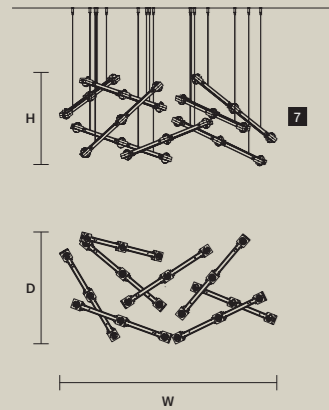

RAQAM N7
BASIC BATCH A
MODULO 7 × 8

W 117 cm / 46.10"
D 60 cm / 23.60"
H 50 cm / 19.70"
■ 12 kg / 26.40 lb

INTEGRATED LED LIGHTING
48 LED LIGHTS CRI>85
3000 K – 72 W
9360 NOMINAL LM