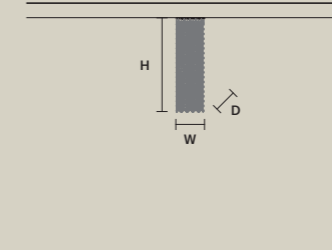

CUBO PL/SQUARE/ SMALL 40

W 12,5 cm / 4.90"
D 12,5 cm / 4.90"
H 40 cm / 15.70"

STANDARD LIGHTING
1xE14x10 W MAX (NOT INCL.)