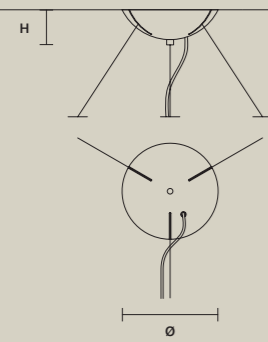

SIZE	
Ø	18 cm / 7.10"
H	6 cm / 2.40"

FINISHINGS
● G04

PRODUCT NAME
CRISTALLE S 6/33/210
CRISTALLE S 8/60/30 RD
CRISTALLE S 10/80/35 RD

SINGLE CANOPY

SIZE	
Ø	18 cm / 7.10"
H	6 cm / 2.40"

FINISHINGS
● G04

PRODUCT NAME
CRISTALLE S 12/100/40 RD