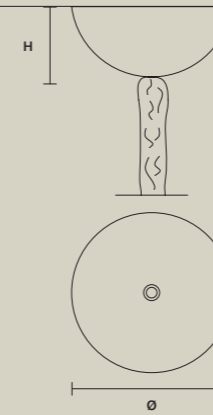

SINGLE CANOPY/INTEGRATED LED LIGHTING

SIZE		FRAME FINISHINGS	CANOPI FINISHINGS	PRODUCT NAME
Ø	30 cm / 11.80"	G03	G03	AQABA S 12/95/94
H	16 cm / 6.30"	G04	G04	AQABA S 15/88/62
				AQABA S 15/90/80
				AQABA S 18/105/65
				AQABA S 18/120/100
				AQABA S 18/120/115
				AQABA S 18/140/172
				AQABA S 24/120/134
				AQABA S 24/130/100
				AQABA S 24/155/130
				AQABA S 25/100/90
				AQABA S 25/110/140
				AQABA S 32/130/105
				AQABA S 32/130/170
				AQABA S 36/165/160
				AQABA S 40/200/155
				AQABA S 48/215/120