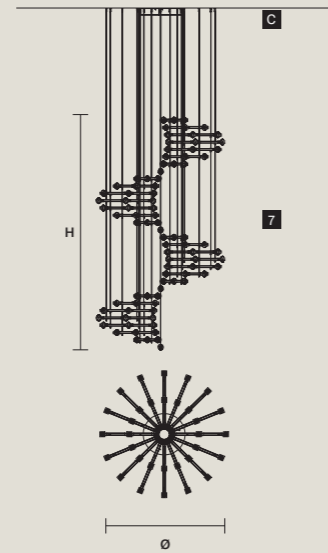

RAQAM P4
BASIC BATCH A
MODULO 7 x 32

ø 126 cm / 49.60"
H 223 cm / 87.80"
■ 42 kg / 92.40 lb

INTEGRATED LED LIGHTING
192 LED LIGHTS CRI>85
3000 K - 288 W
37440 NOMINAL LM