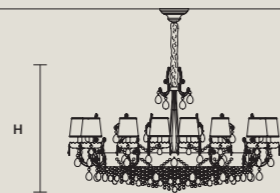

STANDARD LIGHTING

14×E12×40 W MAX (NOT INCL.)
7×E26×60 W MAX (NOT INCL.)