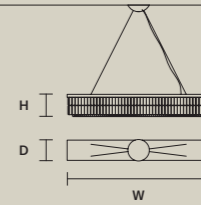

STANDARD LIGHTING

7×E27×20 W MAX (NOT INCL.)
* BULB MAX Ø 45 mm / 1.80"