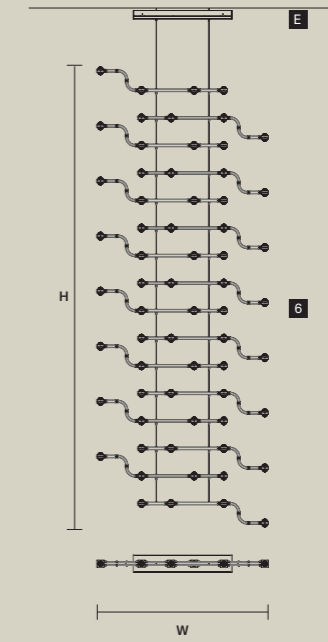

**RAQAM M6
BASIC BATCH A
MODULO 6 × 20**

∅ 60 cm / 23.60"
H 200 cm / 78.70"
■ 45 kg / 99.00 lb

INTEGRATED LED LIGHTING
160 LED LIGHTS CRI>85
3000 K – 240 W
31200 NOMINAL LM

**RAQAM M7
BASIC BATCH A
MODULO 6 × 20 + MODULO 7 × 10**

∅ 62 cm / 24.40"
H 263 cm / 103.50"
■ 62 kg / 136.40 lb

INTEGRATED LED LIGHTING
220 LED LIGHTS CRI>85
3000 K – 330 W
42900 NOMINAL LM

**RAQAM M7 ADDITIONAL
ELEMENT TO INCREASE THE
OVERALL HEIGHT MODULO 7 × 10**

∅ 62 cm / 24.40"
H 58 cm / 22.80"
■ 18 kg / 39.60 lb

INTEGRATED LED LIGHTING
60 LED LIGHTS CRI>85
3000 K – 90 W
11700 NOMINAL LM

**RAQAM N2
BASIC BATCH A8
MODULO 6 × 8**

W 225 cm / 88.60"
H 76 cm / 29.90"
■ 16 kg / 35.20 lb

INTEGRATED LED LIGHTING
64 LED LIGHTS CRI>85
3000 K – 96 W
12480 NOMINAL LM

**RAQAM N2
BASIC BATCH A16
MODULO 6 × 16**

W 225 cm / 88.60"
H 155 cm / 61.00"
■ 28 kg / 61.60 lb

INTEGRATED LED LIGHTING
128 LED LIGHTS CRI>85
3000 K – 192 W
24960 NOMINAL LM

**RAQAM N2
BASIC BATCH B8
MODULO 6 × 8**

W 121 cm / 47.60"
H 155 cm / 61.00"
■ 16 kg / 35.20 lb

INTEGRATED LED LIGHTING
64 LED LIGHTS CRI>85
3000 K – 96 W
12480 NOMINAL LM

**RAQAM N2
BASIC BATCH B16
MODULO 6 × 16**

W 121 cm / 47.60"
H 311 cm / 122.40"
■ 28 kg / 61.60 lb

INTEGRATED LED LIGHTING
128 LED LIGHTS CRI>85
3000 K – 192 W
24960 NOMINAL LM

**RAQAM N6
BASIC BATCH A
MODULO 1 × 8**

W 369 cm / 145.30"
D 290 cm / 114.20"
H 57 cm / 22.40"
■ 27 kg / 59.40 lb

INTEGRATED LED LIGHTING
64 LED LIGHTS CRI>85
3000 K – 96 W
12480 NOMINAL LM

MODULES
6 ×20

MODULES
6 ×20

7 ×10

MODULES
7 ×10

MODULES
6 ×8

MODULES
6 ×16

MODULES
6 ×8

MODULES
6 ×16

MODULES
1 ×8

CANOPY
B ×1
∅ 40 cm / 15.70"
H 6 cm / 2.40"

CANOPY
B ×1
∅ 40 cm / 15.70"
H 6 cm / 2.40"

CANOPY
E ×1
W 70 cm / 27.60"
D 15 cm / 5.90"
H 6 cm / 2.40"

CANOPY
E ×1
W 70 cm / 27.60"
D 15 cm / 5.90"
H 6 cm / 2.40"

CANOPY
E ×1
W 70 cm / 27.60"
D 15 cm / 5.90"
H 6 cm / 2.40"

CANOPY
E ×1
W 70 cm / 27.60"
D 15 cm / 5.90"
H 6 cm / 2.40"

CANOPY
RECESSED

CABLES
×3 SINGLE STEEL CABLES

CABLES
×13 SINGLE STEEL CABLES

CABLES
×4 SINGLE STEEL CABLES

CABLES
×4 SINGLE STEEL CABLES

CABLES
×2 SINGLE STEEL CABLES

CABLES
×2 SINGLE STEEL CABLES

CABLES
×16 SINGLE STEEL CABLES