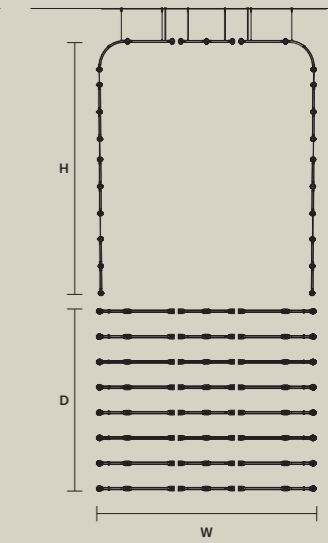

RAQAM R4
BASIC BATCH B
MODULO 3 × 16 + MODULO 7 × 56

W 227 cm / 89.40"
D 191 cm / 75.20"
H 250 cm / 98.40"
■ 84 kg / 184.80 lb

INTEGRATED LED LIGHTING
432 LED LIGHTS CRI>85
3000 K – 648 W
84240 NOMINAL LM