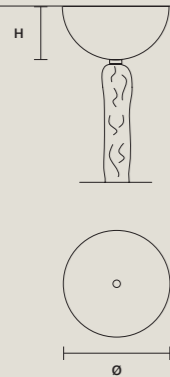

SINGLE CANOPY

SIZE	FINISHINGS	PRODUCT NAME
Ø 20 cm / 7.90"	● G04	DIAMOND S 12/120/120
H 10 cm / 3.90"		DIAMOND S 16/145/125
		DIAMOND S 24/143/175
		DIAMOND S 32/110/250
		DIAMOND S 64/140/500