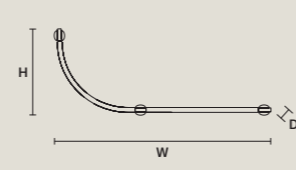

Raqam

Galvanised metal frame covered with clear glass. LED lighting.

FINISHINGS

DIMMING CONTROL OPTIONS

MODULE 1	
W	114,5 cm / 45.10"
D	5 cm / 2.00"
H	51,5 cm / 20.30"
■	3,1 kg / 6.80 lb
INTEGRATED LED LIGHTING	
8 LED LIGHTS CRI>85 3000 K – 12 W 1560 NOMINAL LM	

MODULE 2	
w	68,5 cm / 27.00"
D	5 cm / 2.00"
H	37,5 cm / 14.80"
■	2 kg / 4.40 lb
INTEGRATED LED LIGHTING	
6 LED LIGHTS CRI>85 3000 K – 9 W 1170 NOMINAL LM	

MODULE 3	
w	79,5 cm / 31.30"
D	5 cm / 2.00"
H	32 cm / 12.60"
■	1,2 kg / 2.60 lb
INTEGRATED LED LIGHTING	
6 LED LIGHTS CRI>85 3000 K – 9 W 1170 NOMINAL LM	

MODULE 4	
w	47,5 cm / 18.70"
D	5 cm / 2.00"
H	49 cm / 19.30"
■	1,5 kg / 3.30 lb
INTEGRATED LED LIGHTING	
8 LED LIGHTS CRI>85 3000 K – 12 W 1560 NOMINAL LM	

MODULE 5	
w	36 cm / 14.20"
D	5 cm / 2.00"
H	55 cm / 21.60"
■	1,2 kg / 2.60 lb
INTEGRATED LED LIGHTING	
6 LED LIGHTS CRI>85 3000 K – 9 W 1170 NOMINAL LM	

MODULE 6	
w	92 cm / 36.20"
D	5 cm / 2.00"
H	17,5 cm / 6.90"
■	1,5 kg / 3.30 lb
INTEGRATED LED LIGHTING	
8 LED LIGHTS CRI>85 3000 K – 12 W 1560 NOMINAL LM	

MODULE 7	
w	58 cm / 22.80"
D	5 cm / 2.00"
H	3,8 cm / 1.50"
■	1 kg / 2.20 lb
INTEGRATED LED LIGHTING	
8 LED LIGHTS CRI>85 3000 K – 12 W 1560 NOMINAL LM	

Canopies	
ø	30 cm / 11.80"
H	6 cm / 2.40"

CANOPY D	
ø	10 cm / 3.90"
H	2,5 cm / 1.00"

CANOPY B	
ø	40 cm / 15.70"
H	6 cm / 2.40"

CANOPY E	
w	70 cm / 27.60"
D	15 cm / 5.90"
H	6 cm / 2.40"

CANOPY C	
ø	42 cm / 16.50"
H	6 cm / 2.40"

DISCOVER MORE