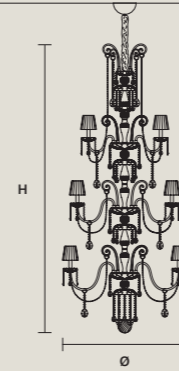

DIAMOND S 32/110/250

∅ 110 cm / 43.30"
H 250 cm / 98.40"
■ 60 kg / 132.00 lb

STANDARD LIGHTING
32×E12×40 W MAX (NOT INCL.)