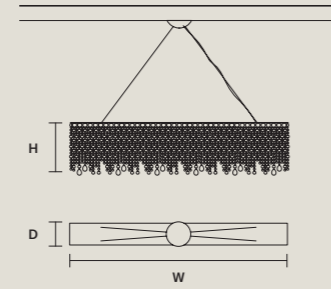

STANDARD LIGHTING

8×E12×40 W MAX (NOT INCL.)