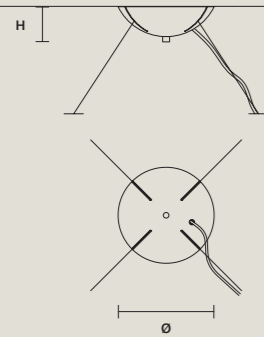

SIZE	
Ø	18 cm / 7.10"
H	6 cm / 2.40"

FINISHINGS
● V90

PRODUCT NAME
PALLADIO S 8/60/18 RD
PALLADIO S 9/90/35
PALLADIO S 15/90/80

SINGLE CANOPY

SIZE	
Ø	18 cm / 7.10"
H	6 cm / 2.40"

FINISHINGS
● V90

PRODUCT NAME
PALLADIO S 10/90/18 RD
PALLADIO S 12/60/18 SQ
PALLADIO S 16/90/18 SQ
PALLADIO S 16/120/18 RD