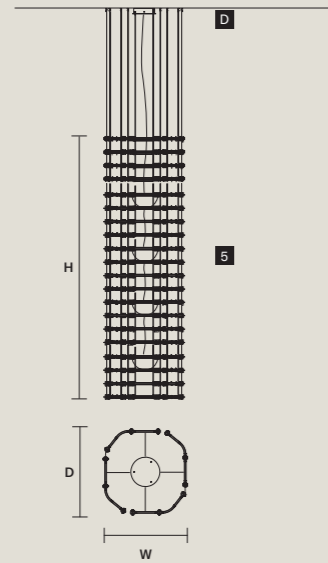

RAQAM O1
COMPOSITION
BASIC BATCH B x 5

W 93.5 cm / 36.80"
D 93.5 cm / 36.80"
H 250 cm / 98.40"
■ 135 kg / 297.00 lb

INTEGRATED LED LIGHTING
480 LED LIGHTS CRI>85
3000 K - 720 W
93600 NOMINAL LM