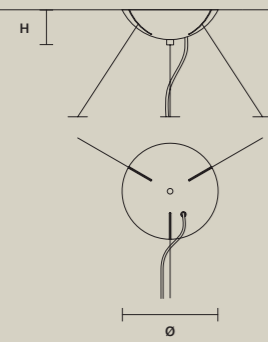

SINGLE CANOPIES

SINGLE CANOPY

SIZE	
Ø	18 cm / 7.10"
H	6 cm / 2.40"

FINISHINGS
● V87

PRODUCT NAME
ROYALE S 9/50/55
ROYALE S 30/80/75
ROYALE S 40/100/110