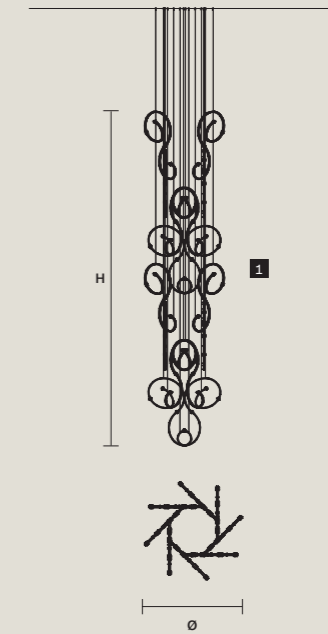

RAQAM N7
BASIC BATCH A
MODULO 7 x 8

W 117 cm / 46.10"
D 60 cm / 23.60"
H 50 cm / 19.70"
■ 12 kg / 26.40 lb

INTEGRATED LED LIGHTING
48 LED LIGHTS CRI>85
3000 K - 72 W
9360 NOMINAL LM

MODULES
7 x 8

CANOPY
RECESSED

CABLES
x16 SINGLE STEEL CABLES

RAQAM O1
COMPOSITION
BASIC BATCH B x 5

W 93.5 cm / 36.80"
D 93.5 cm / 36.80"
H 250 cm / 98.40"
■ 135 kg / 297.00 lb

INTEGRATED LED LIGHTING
480 LED LIGHTS CRI>85
3000 K - 720 W
93600 NOMINAL LM

MODULES
5 x 80

CANOPY
D x1
ø 10 cm / 3.90"
H 2,5 cm / 1.00"

CABLES
x15 SINGLE STEEL CABLES

RAQAM P4
BASIC BATCH A
MODULO 7 x 32

ø 126 cm / 49.60"
H 223 cm / 87.80"
■ 42 kg / 92.40 lb

INTEGRATED LED LIGHTING
192 LED LIGHTS CRI>85
3000 K - 288 W
37440 NOMINAL LM

MODULES
7 x 32

CANOPY
C x1
ø 42 cm / 16.50"
H 6 cm / 2.40"

CABLES
x32 SINGLE STEEL CABLES

RAQAM Q5
BASIC BATCH D - MODULO 1 x 16
+ MODULO 1 x 8 + MODULO 1 x 8

ø 385 cm / 151.60"
H 209 cm / 82.30"
■ 120 kg / 264.00 lb

INTEGRATED LED LIGHTING
256 LED LIGHTS CRI>85
3000 K - 384 W
49920 NOMINAL LM

MODULES
1 x 32

CANOPY
D x1
ø 10 cm / 3.90"
H 2,5 cm / 1.00"

CABLES
x67 SINGLE STEEL CABLES

RAQAM Q5
BASIC BATCH E
MODULO 1 x 10

ø 266 cm / 104.70"
H 55 cm / 21.70"
■ 38 kg / 83.60 lb

INTEGRATED LED LIGHTING
80 LED LIGHTS CRI>85
3000 K - 120 W
15600 NOMINAL LM

MODULES
1 x 10

CANOPY
A x1
ø 30 cm / 11.80"
H 6 cm / 2.40"

CABLES
x13 SINGLE STEEL CABLES

RAQAM R1
BASIC BATCH B
MODULO 1 x 32

W 227 cm / 89.40"
D 470 cm / 185.00"
H 223 cm / 87.80"
■ 104 kg / 228.80 lb

INTEGRATED LED LIGHTING
256 LED LIGHTS CRI>85
3000 K - 384 W
49920 NOMINAL LM

MODULES
1 x 32

CANOPY
RECESSED

CABLES
x64 SINGLE STEEL CABLES

RAQAM R3
BASIC BATCH A
MODULO 1 x 16

ø 125 cm / 49.20"
H 530 cm / 208.70"
■ 52 kg / 114.40 lb

INTEGRATED LED LIGHTING
128 LED LIGHTS CRI>85
3000 K - 192 W
24960 NOMINAL LM

MODULES
1 x 16

CANOPY
RECESSED

CABLES
x16 SINGLE STEEL CABLES

RAQAM R4
BASIC BATCH B
MODULO 3 x 16 + MODULO 7 x 56