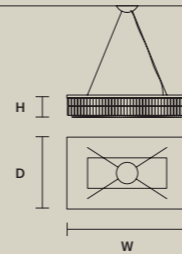

STANDARD LIGHTING

16×E27×20 W MAX (NOT INCL.)
* BULB MAX Ø 45 mm / 1.80"