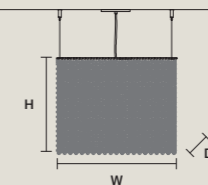

CUBO S/LONG/B	
W 50 cm / 19.70"	
D 12,5 cm / 4.90"	
H 40 cm / 15.70"	
STANDARD LIGHTING	
7×E12×40 W MAX (NOT INCL.)