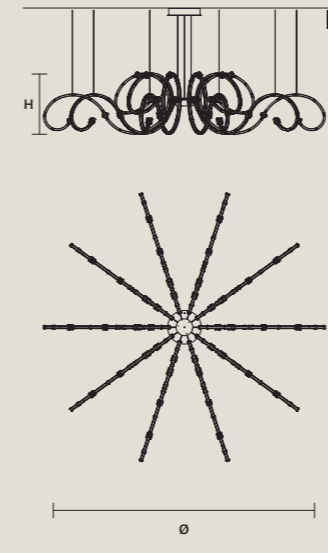

MODULES
1 x 32

CANOPY
D x1
ø 10 cm / 3.90"
H 2,5 cm / 1.00"

CABLES
x67 SINGLE STEEL CABLES

RAQAM Q5
BASIC BATCH E
MODULO 1 x 10

ø 266 cm / 104.70"
H 55 cm / 21.70"
■ 38 kg / 83.60 lb

INTEGRATED LED LIGHTING
80 LED LIGHTS CRI>85
3000 K - 120 W
15600 NOMINAL LM