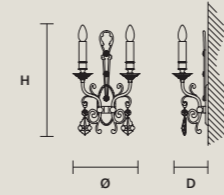

ODESSA A 2/27/43

W 27 cm / 10.60"
D 14 cm / 5.50"
H 43 cm / 16.90"
■ 1,5 kg / 3.30 lb

STANDARD LIGHTING
2×E12×40 W MAX (NOT INCL.)