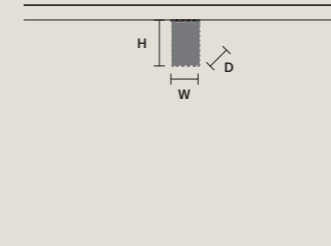

CUBO PL/SQUARE/SMALL 20

W	12,5 cm / 4.90"
D	12,5 cm / 4.90"
H	20 cm / 7.90"

STANDARD LIGHTING
1xE12x40 W MAX (NOT INCL.)