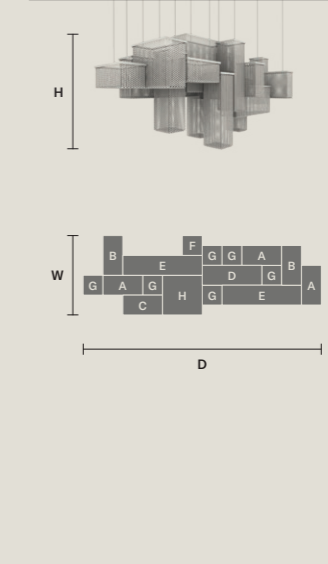

MODULES

- A 3×Cubo S/Long/J
- B 2×Cubo S/Long/K
- C 1×Cubo S/Long/L
- D 1×Cubo S/Long/O
- E 2×Cubo S/Long/Q
- F 1×Cubo S/Square/Medium 40
- G 6×Cubo S/Square/Medium 80
- H 1×Cubo S/Square/Large 40