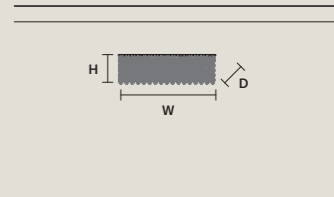

CUBO A/SQUARE

W	12.5 cm / 4.90"
D	12.5 cm / 4.90"
H	25 cm / 9.80"
STANDARD LIGHTING	
1×E12×40 W MAX (NOT INCL.)	

CUBO A/LONG

W	40 cm / 15.70"
D	12.5 cm / 4.90"
H	20 cm / 7.90"
STANDARD LIGHTING	
4×E12×40 W MAX (NOT INCL.)	