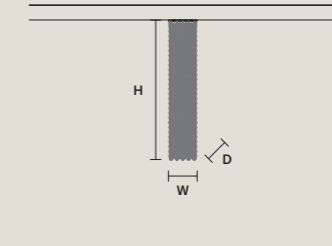

CUBO PL/SQUARE/SMALL 60

W	12,5 cm / 4.90"
D	12,5 cm / 4.90"
H	60 cm / 23.60"

STANDARD LIGHTING
3xE12x40 W MAX (NOT INCL.)