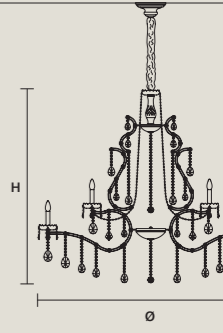

AQABA S 24/155/130

∅ 155 cm / 61.00"
H 130 cm / 51.20"
■ 55 kg / 121.00 lb

STANDARD LIGHTING
24×E12×40 W MAX (NOT INCL.)

INTEGRATED LED LIGHTING
RGB-W 24×LED SOURCE - 204 W TOT
DW 24×LED SOURCE - 194,4 W TOT