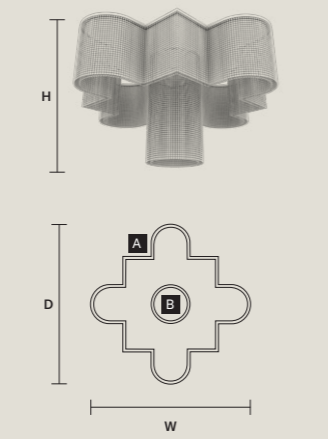

GALASSIA O1 SNG		GALASSIA O1 TPL	
W	201 cm / 79.10"	W	362 cm / 142.50"
D	201 cm / 79.10"	D	201 cm / 79.10"
H	100 cm / 39.40"	H	100 cm / 39.40"
■	80 kg / 176.00 lb	■	170 kg / 374.00 lb
STANDARD INTEGRATED LED LIGHTING		STANDARD INTEGRATED LED LIGHTING	
93,6 W CRI>95 3000 K – 12051 NOMINAL LM		204 W CRI>95 3000 K – 26265 NOMINAL LM	
ON REQUEST		ON REQUEST	
93,6 W CRI>95 2700 K – 11448 NOMINAL LM		204 W CRI>95 2700 K – 24951 NOMINAL LM	

GALASSIA O3 SNG		GALASSIA Q1 SNG	
W	257 cm / 101.20"	W	227 cm / 89.40"
D	156 cm / 61.40"	D	126 cm / 49.60"
H	25 cm / 9.80"	H	100 cm / 39.40"
■	40 kg / 88.00 lb	■	80 kg / 176.00 lb
STANDARD INTEGRATED LED LIGHTING		STANDARD INTEGRATED LED LIGHTING	
79,2 W CRI>95 3000 K – 10197 NOMINAL LM		96,8 W CRI>95 3000 K – 12462 NOMINAL LM	
ON REQUEST		ON REQUEST	
79,2 W CRI>95 2700 K – 9687 NOMINAL LM		96,8 W CRI>95 2700 K – 11838 NOMINAL LM	

GALASSIA R1 DBL		GALASSIA R2 SNG	
W	486 cm / 191.30"	W	229 cm / 90.20"
D	202 cm / 79.50"	D	116 cm / 45.70"
H	100 cm / 39.40"	H	100 cm / 39.40"
■	440 kg / 968.00 lb	■	110 kg / 242.00 lb
STANDARD INTEGRATED LED LIGHTING		STANDARD INTEGRATED LED LIGHTING	
601,6 W CRI>95 3000 K – 77404 NOMINAL LM		150,4 W CRI>95 3000 K – 19363 NOMINAL LM	
ON REQUEST		ON REQUEST	
601,6 W CRI>95 2700 K – 73533 NOMINAL LM		150,4 W CRI>95 2700 K – 18394 NOMINAL LM