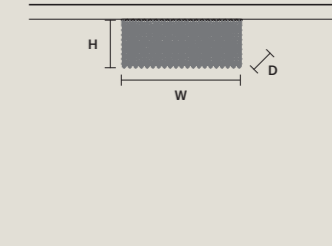

CUBO PL/LONG/A

W	50 cm / 19.70"
D	12,5 cm / 4.90"
H	20 cm / 7.90"

STANDARD LIGHTING
4xE12x40 W MAX (NOT INCL.)