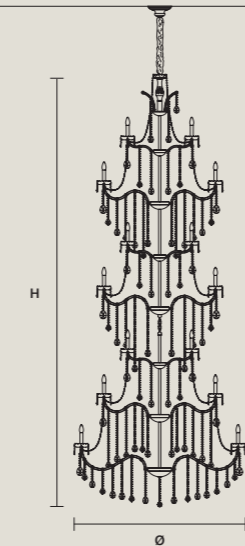

AQABA S 70/150/380

∅ 150 cm / 59.10"
H 380 cm / 149.60"
■ 105 kg / 231.00 lb

STANDARD LIGHTING **CE**
70×E12×40 W MAX (NOT INCL.)

INTEGRATED LED LIGHTING **CE**
RGB-W 70×LED SOURCE - 595 W TOT
DW 70×LED SOURCE - 567 W TOT