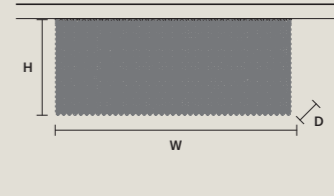

CUBO PL/LONG/Q

W	100 cm / 39.40"
D	25 cm / 9.80"
H	40 cm / 15.70"
STANDARD LIGHTING	
18×E12×40 W MAX (NOT INCL.)