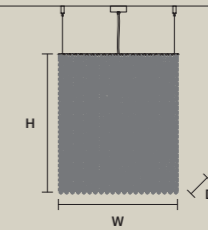

CUBO S/LONG/B

w 50 cm / 19.70"
d 12,5 cm / 4.90"
h 40 cm / 15.70"

STANDARD LIGHTING
7×E14×10 W MAX (NOT INCL.)

CUBO S/LONG/C

w 50 cm / 19.70"
d 12,5 cm / 4.90"
h 60 cm / 23.60"

STANDARD LIGHTING
7×E14×10 W MAX (NOT INCL.)