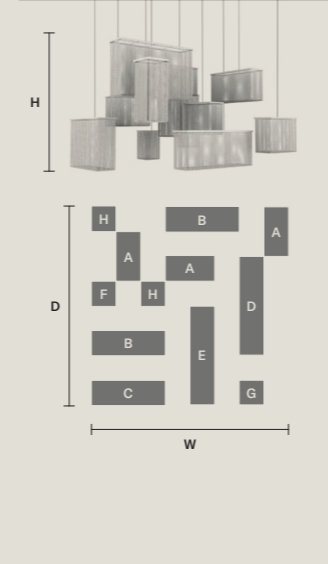

MODULES

- A 3×Cubo S/Long/K
- B 2×Cubo S/Long/N
- C 1×Cubo S/Long/O
- D 1×Cubo S/Long/Q
- E 1×Cubo S/Long/R
- F 1×Cubo S/Square/Medium/40
- G 1×Cubo S/Square/Medium/60
- H 2×Cubo S/Square/Medium/80

CUBO COMBO S150 RC

W	75 cm / 29.50"
D	150 cm / 59.10"
H	60 cm / 23.60"
■	83 kg / 182.60 lb

STANDARD LIGHTING
69×E12×40 W MAX (NOT INCL.)