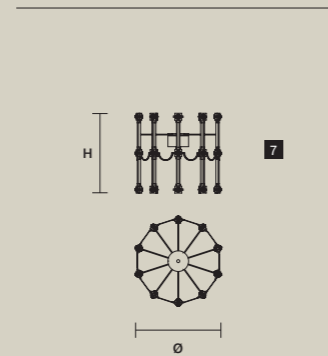

**RAQAM M6
BASIC BATCH A
MODULO 6 × 20**

∅ 60 cm / 23.60"
H 200 cm / 78.70"
■ 45 kg / 99.00 lb

INTEGRATED LED LIGHTING
160 LED LIGHTS CRI>85
3000 K – 240 W
31200 NOMINAL LM

**RAQAM M7
BASIC BATCH A
MODULO 6 × 20 + MODULO 7 × 10**

∅ 62 cm / 24.40"
H 263 cm / 103.50"
■ 62 kg / 136.40 lb

INTEGRATED LED LIGHTING
220 LED LIGHTS CRI>85
3000 K – 330 W
42900 NOMINAL LM

**RAQAM M7 ADDITIONAL
ELEMENT TO INCREASE THE
OVERALL HEIGHT MODULO 7 × 10**

∅ 62 cm / 24.40"
H 58 cm / 22.80"
■ 18 kg / 39.60 lb

INTEGRATED LED LIGHTING
60 LED LIGHTS CRI>85
3000 K – 90 W
11700 NOMINAL LM

**RAQAM N2
BASIC BATCH A8
MODULO 6 × 8**

W 225 cm / 88.60"
H 76 cm / 29.90"
■ 16 kg / 35.20 lb

INTEGRATED LED LIGHTING
64 LED LIGHTS CRI>85
3000 K – 96 W
12480 NOMINAL LM

**RAQAM N2
BASIC BATCH A16
MODULO 6 × 16**

W 225 cm / 88.60"
H 155 cm / 61.00"
■ 28 kg / 61.60 lb

INTEGRATED LED LIGHTING
128 LED LIGHTS CRI>85
3000 K – 192 W
24960 NOMINAL LM

**RAQAM N2
BASIC BATCH B8
MODULO 6 × 8**

W 121 cm / 47.60"
H 155 cm / 61.00"
■ 16 kg / 35.20 lb

INTEGRATED LED LIGHTING
64 LED LIGHTS CRI>85
3000 K – 96 W
12480 NOMINAL LM

**RAQAM N2
BASIC BATCH B16
MODULO 6 × 16**

W 121 cm / 47.60"
H 311 cm / 122.40"
■ 28 kg / 61.60 lb

INTEGRATED LED LIGHTING
128 LED LIGHTS CRI>85
3000 K – 192 W
24960 NOMINAL LM

**RAQAM N6
BASIC BATCH A
MODULO 1 × 8**

W 369 cm / 145.30"
D 290 cm / 114.20"
H 57 cm / 22.40"
■ 27 kg / 59.40 lb

INTEGRATED LED LIGHTING
64 LED LIGHTS CRI>85
3000 K – 96 W
12480 NOMINAL LM

MODULES
6 ×20

MODULES
6 ×20

7 ×10

MODULES
7 ×10

MODULES
6 ×8

MODULES
6 ×16

MODULES
6 ×8

MODULES
6 ×16

MODULES
1 ×8

CANOPY
B ×1
∅ 40 cm / 15.70"
H 6 cm / 2.40"

CANOPY
B ×1
∅ 40 cm / 15.70"
H 6 cm / 2.40"

CANOPY
E ×1
W 70 cm / 27.60"
D 15 cm / 5.90"
H 6 cm / 2.40"

CANOPY
E ×1
W 70 cm / 27.60"
D 15 cm / 5.90"
H 6 cm / 2.40"

CANOPY
E ×1
W 70 cm / 27.60"
D 15 cm / 5.90"
H 6 cm / 2.40"

CANOPY
E ×1
W 70 cm / 27.60"
D 15 cm / 5.90"
H 6 cm / 2.40"

CANOPY
RECESSED

CABLES
×3 SINGLE STEEL CABLES

CABLES
×13 SINGLE STEEL CABLES

CABLES
×4 SINGLE STEEL CABLES

CABLES
×4 SINGLE STEEL CABLES

CABLES
×2 SINGLE STEEL CABLES

CABLES
×2 SINGLE STEEL CABLES

CABLES
×16 SINGLE STEEL CABLES