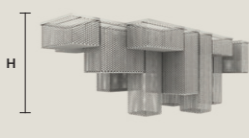

CUBO COMBO PL 300 RC

W	100 cm / 39.40"
D	300 cm / 118.10"
H	80 cm / 31.50"
■	189 kg / 415.80 lb

STANDARD LIGHTING
195×E12×40 W MAX (NOT INCL.)