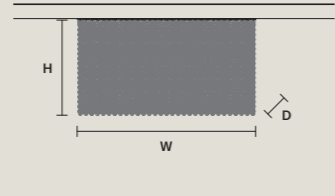

CUBO PL/LONG/E

W	75 cm / 29.50"
D	12,5 cm / 4.90"
H	40 cm / 15.70"
STANDARD LIGHTING	
9×E12×40 W MAX (NOT INCL.)