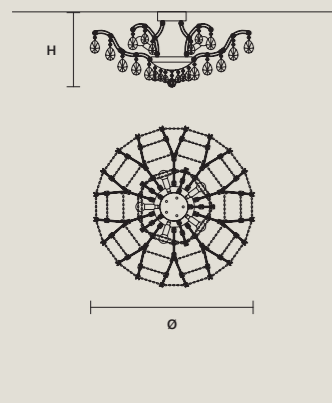

AQABA PL 5/82/36

∅ 82 cm / 32.30"
H 36 cm / 14.20"
■ 15 kg / 33.00 lb

STANDARD LIGHTING
5×E12×40 W MAX (NOT INCL.)

INTEGRATED LED LIGHTING
RGB-W 5×LED SOURCE - 42,5 W TOT
DW 5×LED SOURCE - 40,5 W TOT