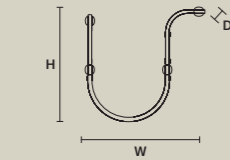

MODULE 4	
w	47,5 cm / 18.70"
d	5 cm / 2.00"
H	49 cm / 19.30"
■	1,5 kg / 3.30 lb
INTEGRATED LED LIGHTING	
8 LED LIGHTS CRI>85	
3000 K – 12 W	
1560 NOMINAL LM