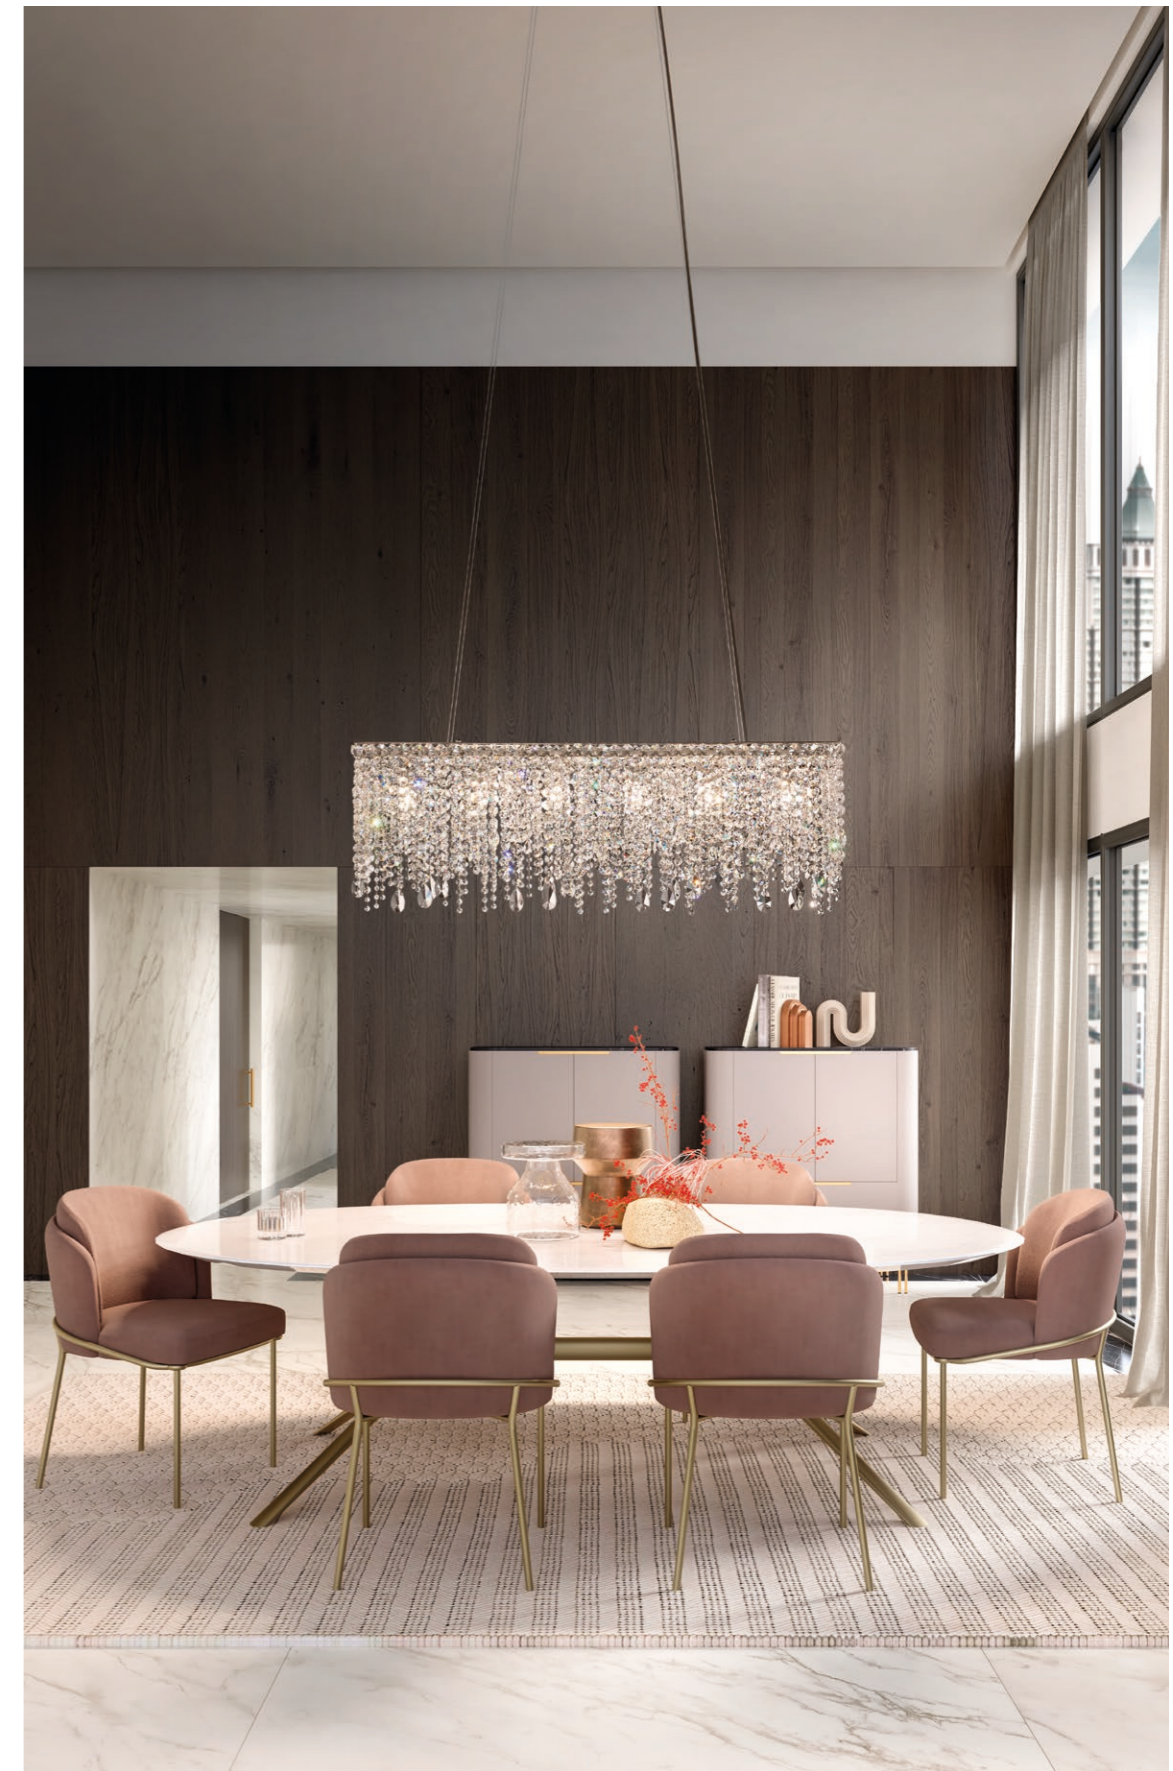

Nuage

NUAGE S 6/124/40

IT Come una soffice nuvola Nuage crea eleganti giochi scenografici, grazie alla spettacolare rifrazione della luce dei preziosi pendagli in cristallo.

EN Like a soft cloud, Nuage creates elegant lighting effects through the spectacular light refraction of its precious crystal pendants.

DESIGN BY
MASIERO LAB

SUSPENSION
APPLIQUE