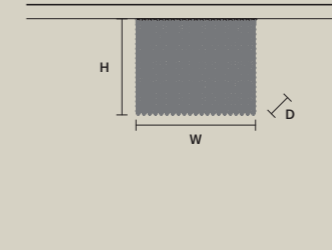

CUBO PL/SQUARE/LARGE 40

W 50 cm / 19.70"
D 50 cm / 19.70"
H 40 cm / 15.70"

STANDARD LIGHTING
12xE14x10 W MAX (NOT INCL.)