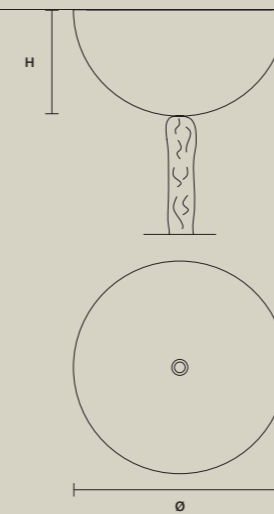

SINGLE CANOPY/INTEGRATED LED LIGHTING

SIZE		FRAME FINISHINGS	CANOPI FINISHINGS	PRODUCT NAME
Ø	35 cm / 13.80"	G03	G03	AQABA S 56/185/165
H	21 cm / 8.30"	G04	G04	AQABA S 56/185/230
				AQABA S 56/210/190
				AQABA S 65/170/250
				AQABA S 70/150/380
				AQABA S 70/245/290
				AQABA S 116/245/400