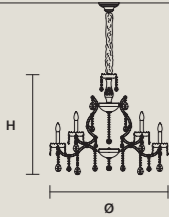

AQABA S 15/90/80

∅ 90 cm / 35.40"
H 80 cm / 31.50"
■ 20 kg / 44.00 lb

STANDARD LIGHTING
15×E12×40 W MAX (NOT INCL.)

INTEGRATED LED LIGHTING
RGB-W 15×LED SOURCE - 127,5 W TOT
DW 15×LED SOURCE - 121,5 W TOT