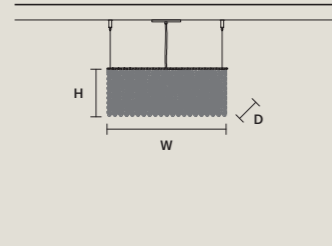

CUBO S/LONG/I

W	100 cm / 39.40"
D	12,5 cm / 4.90"
H	60 cm / 23.60"

STANDARD LIGHTING
11xE12x40 W MAX (NOT INCL.)

CUBO S/LONG/J

W	50 cm / 19.70"
D	25 cm / 9.80"
H	20 cm / 7.90"

STANDARD LIGHTING
8xE12x40 W MAX (NOT INCL.)