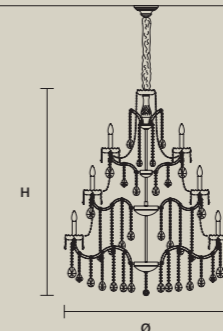

AQABA S 25/110/140

∅ 110 cm / 43.30"
H 140 cm / 55.10"
■ 41 kg / 90.20 lb

STANDARD LIGHTING 25×E14×10 W MAX (NOT INCL.)

INTEGRATED LED LIGHTING RGB-W 25×LED SOURCE - 212,5 W TOT

DW 25×LED SOURCE - 202,5 W TOT