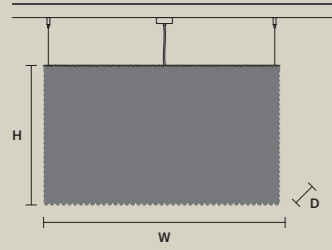

CUBO S/LONG/H

w 100 cm / 39.40"
d 12,5 cm / 4.90"
h 40 cm / 15.70"

STANDARD LIGHTING
11×E14×10 W MAX (NOT INCL.)

CUBO S/LONG/I

W 100 cm / 39.40"
D 12,5 cm / 4.90"
H 60 cm / 23.60"

STANDARD LIGHTING
11xE14x10 W MAX (NOT INCL.)