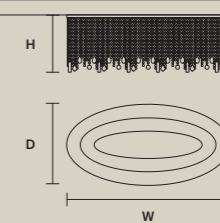

CRISTALLE PL 6/120/40 OV

W 120 cm / 47.20"
D 60 cm / 23.60"
H 40 cm / 15.70"
■ 22 kg / 48.40 lb

STANDARD LIGHTING
6×E27×20 W MAX (NOT INCL.)