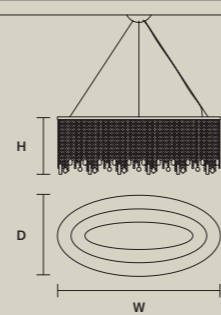

CRISTALLE S 6/120/40 OV

W 120 cm / 47.20"
D 60 cm / 23.60"
H 40 cm / 15.70"
■ 22 kg / 48.40 lb

STANDARD LIGHTING
6×E27×20 W MAX (NOT INCL.)