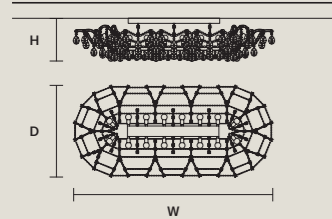

AQABA PL 16/155/37 OV

W 155 cm / 61.00"
D 73 cm / 28.70"
H 37 cm / 14.60"
■ 31 kg / 68.20 lb

STANDARD LIGHTING
16×E12×40 W MAX (NOT INCL.)

INTEGRATED LED LIGHTING
RGB-W 16×LED SOURCE - 136 W TOT
DW 16×LED SOURCE - 129,6 W TOT