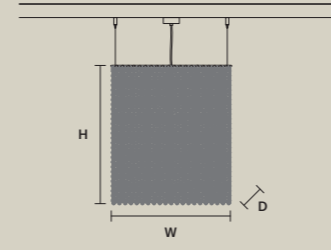

CUBO S/LONG/L

W 50 cm / 19.70"
D 25 cm / 9.80"
H 60 cm / 23.60"

STANDARD LIGHTING
12xE14x10 W MAX (NOT INCL.)