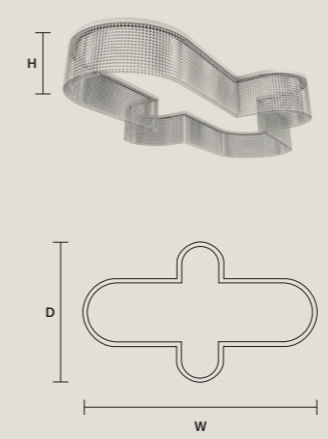

GALASSIA O3 SNG		GALASSIA Q1 SNG	
W	257 cm / 101.20"	W	227 cm / 89.40"
D	156 cm / 61.40"	D	126 cm / 49.60"
H	25 cm / 9.80"	H	100 cm / 39.40"
■	40 kg / 88.00 lb	■	80 kg / 176.00 lb
STANDARD INTEGRATED LED LIGHTING		STANDARD INTEGRATED LED LIGHTING	
79,2 W CRI>95 3000 K – 10197 NOMINAL LM		96,8 W CRI>95 3000 K – 12462 NOMINAL LM	
ON REQUEST		ON REQUEST	
79,2 W CRI>95 2700 K – 9687 NOMINAL LM		96,8 W CRI>95 2700 K – 11838 NOMINAL LM	

GALASSIA R1 DBL		GALASSIA R2 SNG	
W	486 cm / 191.30"	W	229 cm / 90.20"
D	202 cm / 79.50"	D	116 cm / 45.70"
H	100 cm / 39.40"	H	100 cm / 39.40"
■	440 kg / 968.00 lb	■	110 kg / 242.00 lb
STANDARD INTEGRATED LED LIGHTING		STANDARD INTEGRATED LED LIGHTING	
601,6 W CRI>95 3000 K – 77404 NOMINAL LM		150,4 W CRI>95 3000 K – 19363 NOMINAL LM	
ON REQUEST		ON REQUEST	
601,6 W CRI>95 2700 K – 73533 NOMINAL LM		150,4 W CRI>95 2700 K – 18394 NOMINAL LM