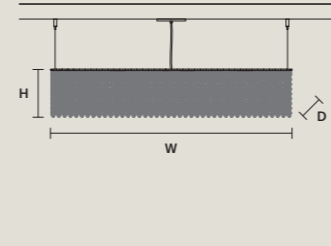

CUBO S/LONG/O

W	75 cm / 29.50"
D	25 cm / 9.80"
H	40 cm / 15.70"

STANDARD LIGHTING
17xE12x40 W MAX (NOT INCL.)

CUBO S/LONG/P

W	100 cm / 39.40"
D	25 cm / 9.80"
H	20 cm / 7.90"

STANDARD LIGHTING
12xE12x40 W MAX (NOT INCL.)