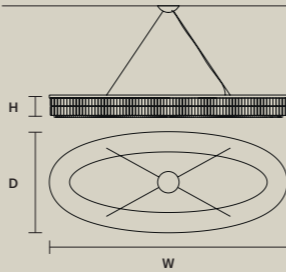

STANDARD LIGHTING

22×E27×20 W MAX (NOT INCL.)
* BULB MAX Ø 45 mm / 1.80"