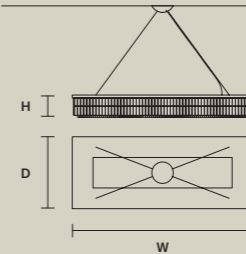

STANDARD LIGHTING

20×E27×20 W MAX (NOT INCL.)
* BULB MAX Ø 45 mm / 1.80"