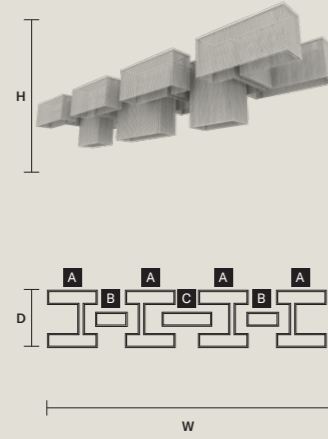

GALASSIA O1 SNG		GALASSIA O1 TPL	
W	201 cm / 79.10"	W	362 cm / 142.50"
D	201 cm / 79.10"	D	201 cm / 79.10"
H	100 cm / 39.40"	H	100 cm / 39.40"
■	80 kg / 176.00 lb	■	170 kg / 374.00 lb
STANDARD INTEGRATED LED LIGHTING		STANDARD INTEGRATED LED LIGHTING	
93,6 W CRI>95 3000 K – 12051 NOMINAL LM		204 W CRI>95 3000 K – 26265 NOMINAL LM	
ON REQUEST		ON REQUEST	
93,6 W CRI>95 2700 K – 11448 NOMINAL LM		204 W CRI>95 2700 K – 24951 NOMINAL LM	

GALASSIA O3 SNG		GALASSIA Q1 SNG	
W	257 cm / 101.20"	W	227 cm / 89.40"
D	156 cm / 61.40"	D	126 cm / 49.60"
H	25 cm / 9.80"	H	100 cm / 39.40"
■	40 kg / 88.00 lb	■	80 kg / 176.00 lb
STANDARD INTEGRATED LED LIGHTING		STANDARD INTEGRATED LED LIGHTING	
79,2 W CRI>95 3000 K – 10197 NOMINAL LM		96,8 W CRI>95 3000 K – 12462 NOMINAL LM	
ON REQUEST		ON REQUEST	
79,2 W CRI>95 2700 K – 9687 NOMINAL LM		96,8 W CRI>95 2700 K – 11838 NOMINAL LM	

GALASSIA R1 DBL		GALASSIA R2 SNG	
W	486 cm / 191.30"	W	229 cm / 90.20"
D	202 cm / 79.50"	D	116 cm / 45.70"
H	100 cm / 39.40"	H	100 cm / 39.40"
■	440 kg / 968.00 lb	■	110 kg / 242.00 lb
STANDARD INTEGRATED LED LIGHTING		STANDARD INTEGRATED LED LIGHTING	
601,6 W CRI>95 3000 K – 77404 NOMINAL LM		150,4 W CRI>95 3000 K – 19363 NOMINAL LM	
ON REQUEST		ON REQUEST	
601,6 W CRI>95 2700 K – 73533 NOMINAL LM		150,4 W CRI>95 2700 K – 18394 NOMINAL LM