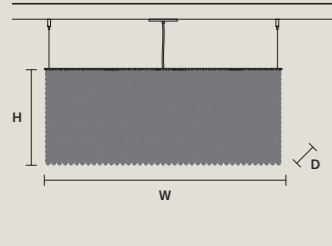

CUBO S/LONG/Q

W	100 cm / 39.40"
D	25 cm / 9.80"
H	40 cm / 15.70"

STANDARD LIGHTING
18xE12x40 W MAX (NOT INCL.)