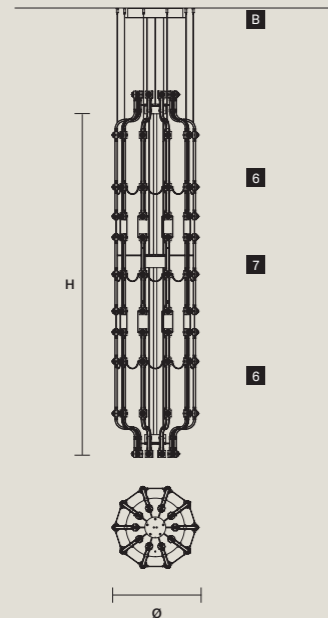

**RAQAM M7
BASIC BATCH A
MODULO 6 × 20 + MODULO 7 × 10**

∅ 62 cm / 24.40"
H 263 cm / 103.50"
■ 62 kg / 136.40 lb

INTEGRATED LED LIGHTING
220 LED LIGHTS CRI>85
3000 K – 330 W
42900 NOMINAL LM