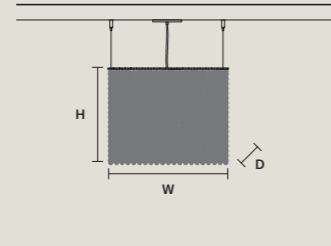

CUBO S/LONG/K

W	50 cm / 19.70"
D	25 cm / 9.80"
H	40 cm / 15.70"

STANDARD LIGHTING
12xE12x40 W MAX (NOT INCL.)