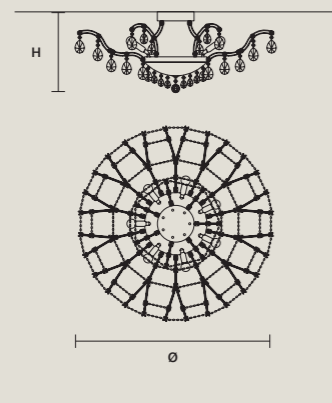

AQABA PL 7/100/40

∅ 100 cm / 39.40"
H 40 cm / 15.70"
■ 25 kg / 55.00 lb

STANDARD LIGHTING
7×E12×40 W MAX (NOT INCL.)

INTEGRATED LED LIGHTING
RGB-W 7×LED SOURCE - 59,5 W TOT
DW 7×LED SOURCE - 56,7 W TOT