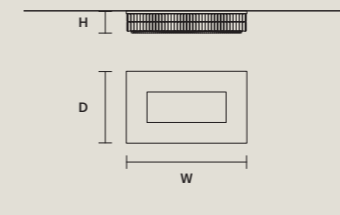

PALLADIO
PL 16/100/18 RC

W	100 cm / 39.40"
D	60 cm / 23.60"
H	18 cm / 7.10"
■	27 kg / 59.40 lb

STANDARD LIGHTING
16×E26×60 W MAX (NOT INCL.)*
* BULB MAX Ø 45 mm / 1.80"