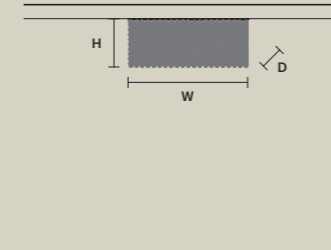

CUBO PL/SQUARE/MEDIUM 80

W 25 cm / 9.80"
D 25 cm / 9.80"
H 80 cm / 31.50"

STANDARD LIGHTING
10xE14x10 W MAX (NOT INCL.)

CUBO PL/SQUARE/LARGE 20

W 50 cm / 19.70"
D 50 cm / 19.70"
H 20 cm / 7.90"

STANDARD LIGHTING
12xE14x10 W MAX (NOT INCL.)