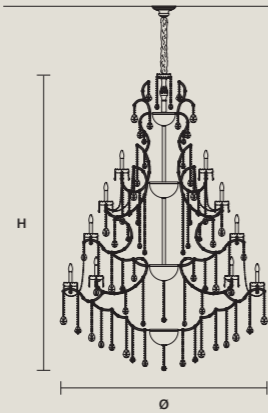

AQABA S 65/170/250

∅ 170 cm / 66.90"
H 250 cm / 98.40"
■ 142 kg / 312.40 lb

STANDARD LIGHTING **CE**
65×E12×40 W MAX (NOT INCL.)

INTEGRATED LED LIGHTING **CE**
RGB-W 65×LED SOURCE - 552,5 W TOT
DW 65×LED SOURCE - 526,5 W TOT