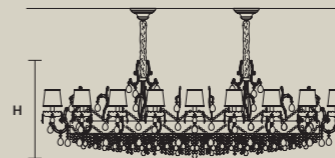

ETERNAL S 32/200/65

W 200 cm / 78.70"
D 110 cm / 43.30"
H 65 cm / 25.60"
■ 60 kg / 132.00 lb

STANDARD LIGHTING
16×E14×10 W MAX (NOT INCL.)
16×E27×20 W MAX (NOT INCL.)