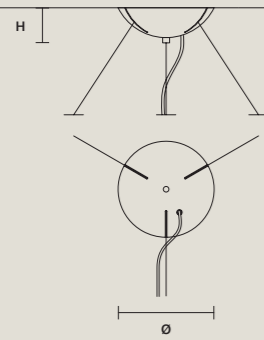

SIZE	
Ø	18 cm / 7.10"
H	6 cm / 2.40"

FINISHINGS
● V90

PRODUCT NAME
PALLADIO S 8/60/18 RD
PALLADIO S 9/90/35
PALLADIO S 15/90/80

SINGLE CANOPY

SIZE	
Ø	18 cm / 7.10"
H	6 cm / 2.40"

FINISHINGS
● V90

PRODUCT NAME
PALLADIO S 10/90/18 RD
PALLADIO S 12/60/18 SQ
PALLADIO S 16/90/18 SQ
PALLADIO S 16/120/18 RD