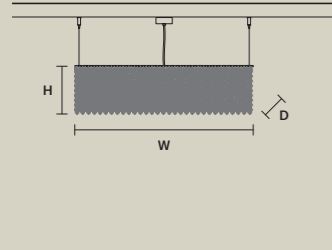

CUBO S/LONG/L

W 50 cm / 19.70"
D 25 cm / 9.80"
H 60 cm / 23.60"

STANDARD LIGHTING
12xE14x10 W MAX (NOT INCL.)

CUBO S/LONG/M

W 75 cm / 29.50"
D 25 cm / 9.80"
H 20 cm / 7.90"

STANDARD LIGHTING
9xE14x10 W MAX (NOT INCL.)