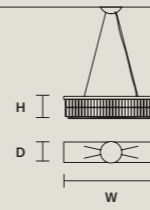

PALLADIO S 5/80/18 LN

W 80 cm / 31.50"
D 17 cm / 6.70"
H 18 cm / 7.10"
■ 9 kg / 19.80 lb

STANDARD LIGHTING
5×E26×60 W MAX (NOT INCL.)
* BULB MAX Ø 45 mm / 1.80"