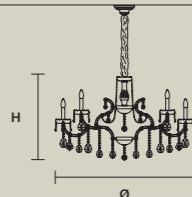

AQABA S 18/105/65

∅ 105 cm / 41.30"
H 65 cm / 25.60"
■ 23 kg / 50.60 lb

STANDARD LIGHTING 18×E14×10 W MAX (NOT INCL.)

INTEGRATED LED LIGHTING RGB-W 18×LED SOURCE - 153 W TOT

DW 18×LED SOURCE - 145,8 W TOT