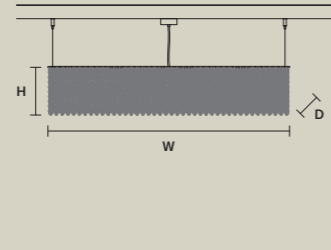

CUBO S/LONG/R

W 100 cm / 39.40"
D 25 cm / 9.80"
H 60 cm / 23.60"

STANDARD LIGHTING
18xE14x10 W MAX (NOT INCL.)

CUBO S/LONG/S

W 100 cm / 39.40"
D 50 cm / 19.70"
H 20 cm / 7.90"

STANDARD LIGHTING
12xE14x10 W MAX (NOT INCL.)