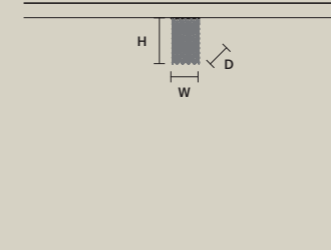

CUBO S/LONG/T

W 100 cm / 39.40"
D 50 cm / 19.70"
H 40 cm / 15.70"

STANDARD LIGHTING
18xE14x10 W MAX (NOT INCL.)

CUBO PL/SQUARE/ SMALL 20

W 12,5 cm / 4.90"
D 12,5 cm / 4.90"
H 20 cm / 7.90"

STANDARD LIGHTING
1xE14x10 W MAX (NOT INCL.)