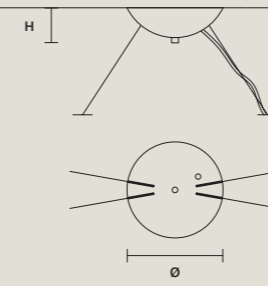

SINGLE CANOPIES

SINGLE CANOPY

SIZE	
Ø	18 cm / 7.10"
H	6 cm / 2.40"

FINISHINGS
● V90

PRODUCT NAME
PALLADIO S 5/80/18 LN
PALLADIO S 6/100/18 LN
PALLADIO S 7/120/18 LN