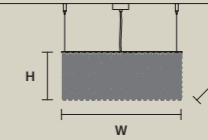

CUBO S/SQUARE/ MEDIUM 80

w 25 cm / 9.80"
d 25 cm / 9.80"
h 80 cm / 31.50"

STANDARD LIGHTING
10×E14×10 W MAX (NOT INCL.)

CUBO S/SQUARE/ LARGE 20

w 50 cm / 19.70"
d 50 cm / 19.70"
h 20 cm / 7.90"

STANDARD LIGHTING
12×E14×10 W MAX (NOT INCL.)