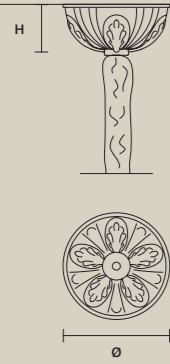

Only with
dimmable bulbs

DISCOVER MORE

SINGLE CANOPIES

SINGLE CANOPY

SIZE		FINISHINGS	PRODUCT NAME
Ø	14 cm / 5.50"	G03	ODESSA S 6/70/65
H	6,5 cm / 2.60"		ODESSA S 8/90/80

SINGLE CANOPY

SIZE		FINISHINGS	PRODUCT NAME
Ø	20 cm / 7.90"	G03	ODESSA S 8/90/120
H	8 cm / 3.10"		ODESSA S 12/120/95
			ODESSA S 12/120/155