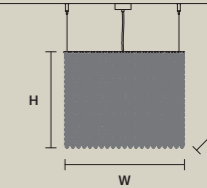

CUBO S/SQUARE/ LARGE 40

w 50 cm / 19.70"
d 50 cm / 19.70"
h 40 cm / 15.70"

STANDARD LIGHTING
12×E14×10 W MAX (NOT INCL.)