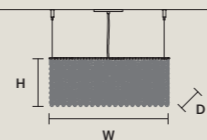

CUBO S/LONG/A	
W 50 cm / 19.70"	
D 12,5 cm / 4.90"	
H 20 cm / 7.90"	
STANDARD LIGHTING	
4×E12×40 W MAX (NOT INCL.)