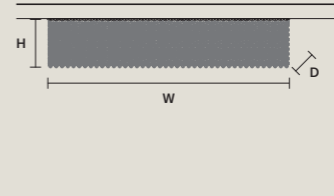

CUBO PL/LONG/P

W	100 cm / 39.40"
D	25 cm / 9.80"
H	20 cm / 7.90"
STANDARD LIGHTING	
12×E12×40 W MAX (NOT INCL.)