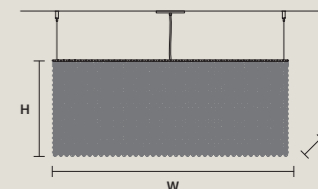

CUBO S/LONG/H	
W 100 cm / 39.40"	
D 12,5 cm / 4.90"	
H 40 cm / 15.70"	
STANDARD LIGHTING	
11×E12×40 W MAX (NOT INCL.)