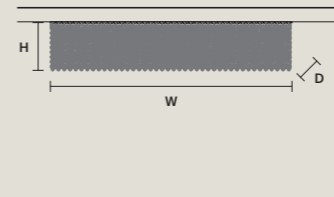

CUBO PL/LONG/S

W	100 cm / 39.40"
D	50 cm / 19.70"
H	20 cm / 7.90"
STANDARD LIGHTING	
12×E12×40 W MAX (NOT INCL.)