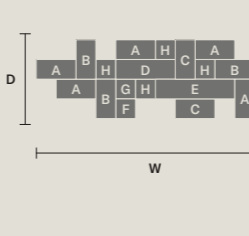

CUBO COMBO PL 300 RC

W	100 cm / 39.40"
D	300 cm / 118.10"
H	80 cm / 31.50"
■	189 kg / 415.80 lb

STANDARD LIGHTING
195×E12×40 W MAX (NOT INCL.)