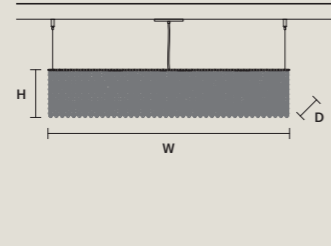

CUBO S/LONG/S

W	100 cm / 39.40"
D	50 cm / 19.70"
H	20 cm / 7.90"

STANDARD LIGHTING
12xE12x40 W MAX (NOT INCL.)