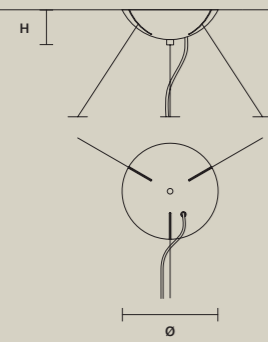

SIZE	
Ø	18 cm / 7.10"
H	6 cm / 2.40"

FINISHINGS
● V90

PRODUCT NAME
PALLADIO S 8/60/18 RD
PALLADIO S 9/90/35
PALLADIO S 15/90/80

SINGLE CANOPY

SIZE	
Ø	18 cm / 7.10"
H	6 cm / 2.40"

FINISHINGS
● V90

PRODUCT NAME
PALLADIO S 10/90/18 RD
PALLADIO S 12/60/18 SQ
PALLADIO S 16/90/18 SQ
PALLADIO S 16/120/18 RD