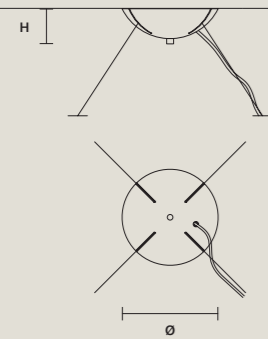

33×E12×40 W MAX (NOT INCL.)

DISCOVER MORE

SINGLE CANOPIES

SINGLE CANOPY

SIZE	
Ø	18 cm / 7.10"
H	6 cm / 2.40"

FINISHINGS
● V87

PRODUCT NAME
ROYALE S 9/50/55
ROYALE S 30/80/75
ROYALE S 40/100/110

SINGLE CANOPY