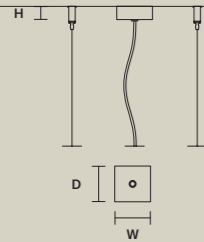

SINGLE CANOPY

SIZE		FINISHINGS	PRODUCT NAME
W	6,7 cm / 2.60"	● G04	CUBO S/SQUARE/MEDIUM 20
D	6,7 cm / 2.60"		CUBO S/SQUARE/MEDIUM 40
H	2,5 cm / 1.00"		CUBO S/SQUARE/MEDIUM 60
			CUBO S/SQUARE/MEDIUM 80
			CUBO S/SQUARE/LARGE 20
			CUBO S/SQUARE/LARGE 40
			CUBO S/LONG/A
			CUBO S/LONG/B
			CUBO S/LONG/C
			CUBO S/LONG/D
			CUBO S/LONG/E
			CUBO S/LONG/F
			CUBO S/LONG/G
			CUBO S/LONG/H
			CUBO S/LONG/I
			CUBO S/LONG/J
			CUBO S/LONG/K
			CUBO S/LONG/L
			CUBO S/LONG/M
			CUBO S/LONG/N
			CUBO S/LONG/O
			CUBO S/LONG/P
			CUBO S/LONG/Q
			CUBO S/LONG/R
			CUBO S/LONG/S
			CUBO S/LONG/T