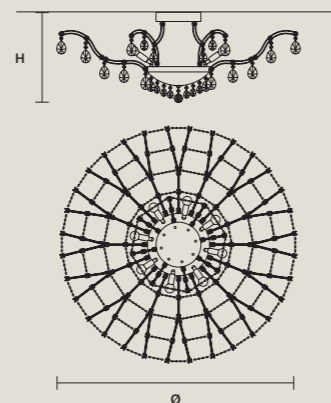

AQABA PL 8/120/45

∅ 120 cm / 47.20"
H 45 cm / 17.70"
■ 36 kg / 79.20 lb

STANDARD LIGHTING
8×E12×40 W MAX (NOT INCL.)

INTEGRATED LED LIGHTING
RGB-W 8×LED SOURCE - 68 W TOT
DW 8×LED SOURCE - 64,8 W TOT