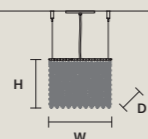

CUBO S/SQUARE/MEDIUM 20	
W 25 cm / 9.80"	
D 25 cm / 9.80"	
H 20 cm / 7.90"	
STANDARD LIGHTING	
4×E12×40 W MAX (NOT INCL.)