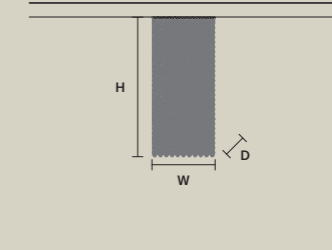

CUBO PL/SQUARE/MEDIUM 40

W 25 cm / 9.80"
D 25 cm / 9.80"
H 40 cm / 15.70"

STANDARD LIGHTING
7xE14x10 W MAX (NOT INCL.)

CUBO PL/SQUARE/MEDIUM 60

W 25 cm / 9.80"
D 25 cm / 9.80"
H 60 cm / 23.60"

STANDARD LIGHTING
8xE14x10 W MAX (NOT INCL.)