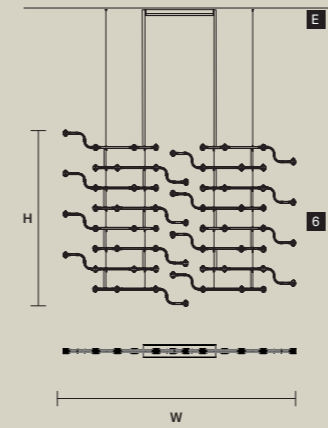

**RAQAM M6
BASIC BATCH A
MODULO 6 × 20**

∅ 60 cm / 23.60"
H 200 cm / 78.70"
■ 45 kg / 99.00 lb

INTEGRATED LED LIGHTING
160 LED LIGHTS CRI>85
3000 K – 240 W
31200 NOMINAL LM

**RAQAM M7
BASIC BATCH A
MODULO 6 × 20 + MODULO 7 × 10**

∅ 62 cm / 24.40"
H 263 cm / 103.50"
■ 62 kg / 136.40 lb

INTEGRATED LED LIGHTING
220 LED LIGHTS CRI>85
3000 K – 330 W
42900 NOMINAL LM

**RAQAM M7 ADDITIONAL
ELEMENT TO INCREASE THE
OVERALL HEIGHT MODULO 7 × 10**

∅ 62 cm / 24.40"
H 58 cm / 22.80"
■ 18 kg / 39.60 lb

INTEGRATED LED LIGHTING
60 LED LIGHTS CRI>85
3000 K – 90 W
11700 NOMINAL LM

**RAQAM N2
BASIC BATCH A8
MODULO 6 × 8**

W 225 cm / 88.60"
H 76 cm / 29.90"
■ 16 kg / 35.20 lb

INTEGRATED LED LIGHTING
64 LED LIGHTS CRI>85
3000 K – 96 W
12480 NOMINAL LM

**RAQAM N2
BASIC BATCH A16
MODULO 6 × 16**

W 225 cm / 88.60"
H 155 cm / 61.00"
■ 28 kg / 61.60 lb

INTEGRATED LED LIGHTING
128 LED LIGHTS CRI>85
3000 K – 192 W
24960 NOMINAL LM

**RAQAM N2
BASIC BATCH B8
MODULO 6 × 8**

W 121 cm / 47.60"
H 155 cm / 61.00"
■ 16 kg / 35.20 lb

INTEGRATED LED LIGHTING
64 LED LIGHTS CRI>85
3000 K – 96 W
12480 NOMINAL LM

**RAQAM N2
BASIC BATCH B16
MODULO 6 × 16**

W 121 cm / 47.60"
H 311 cm / 122.40"
■ 28 kg / 61.60 lb

INTEGRATED LED LIGHTING
128 LED LIGHTS CRI>85
3000 K – 192 W
24960 NOMINAL LM

**RAQAM N6
BASIC BATCH A
MODULO 1 × 8**

W 369 cm / 145.30"
D 290 cm / 114.20"
H 57 cm / 22.40"
■ 27 kg / 59.40 lb

INTEGRATED LED LIGHTING
64 LED LIGHTS CRI>85
3000 K – 96 W
12480 NOMINAL LM

MODULES
6 ×20

MODULES
6 ×20

7 ×10

MODULES
7 ×10

MODULES
6 ×8

MODULES
6 ×16

MODULES
6 ×8

MODULES
6 ×16

MODULES
1 ×8

CANOPY
B ×1
∅ 40 cm / 15.70"
H 6 cm / 2.40"

CANOPY
B ×1
∅ 40 cm / 15.70"
H 6 cm / 2.40"

CANOPY
E ×1
W 70 cm / 27.60"
D 15 cm / 5.90"
H 6 cm / 2.40"

CANOPY
E ×1
W 70 cm / 27.60"
D 15 cm / 5.90"
H 6 cm / 2.40"

CANOPY
E ×1
W 70 cm / 27.60"
D 15 cm / 5.90"
H 6 cm / 2.40"

CANOPY
E ×1
W 70 cm / 27.60"
D 15 cm / 5.90"
H 6 cm / 2.40"

CANOPY
RECESSED

CABLES
×3 SINGLE STEEL CABLES

CABLES
×13 SINGLE STEEL CABLES

CABLES
×4 SINGLE STEEL CABLES

CABLES
×4 SINGLE STEEL CABLES

CABLES
×2 SINGLE STEEL CABLES

CABLES
×2 SINGLE STEEL CABLES

CABLES
×16 SINGLE STEEL CABLES