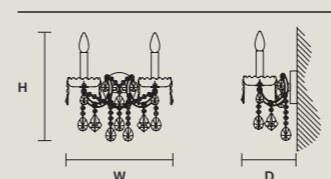

AQABA A 2/40/36

W 40 cm / 15.70"
D 20 cm / 7.90"
H 36 cm / 14.20"
■ 2,5 kg / 5.5 lb

STANDARD LIGHTING
2×E12×40 W MAX (NOT INCL.)

INTEGRATED LED LIGHTING
RGB-W 2×LED SOURCE - 17 W TOT
DW 2×LED SOURCE - 16,2 W TOT