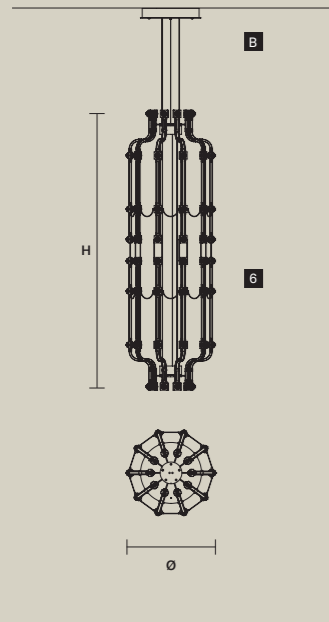

**RAQAM M6
BASIC BATCH A
MODULO 6 × 20**

∅ 60 cm / 23.60"
H 200 cm / 78.70"
■ 45 kg / 99.00 lb

INTEGRATED LED LIGHTING
160 LED LIGHTS CRI>85
3000 K – 240 W
31200 NOMINAL LM

**RAQAM M7
BASIC BATCH A
MODULO 6 × 20 + MODULO 7 × 10**

∅ 62 cm / 24.40"
H 263 cm / 103.50"
■ 62 kg / 136.40 lb

INTEGRATED LED LIGHTING
220 LED LIGHTS CRI>85
3000 K – 330 W
42900 NOMINAL LM

**RAQAM M7 ADDITIONAL
ELEMENT TO INCREASE THE
OVERALL HEIGHT MODULO 7 × 10**

∅ 62 cm / 24.40"
H 58 cm / 22.80"
■ 18 kg / 39.60 lb

INTEGRATED LED LIGHTING
60 LED LIGHTS CRI>85
3000 K – 90 W
11700 NOMINAL LM

**RAQAM N2
BASIC BATCH A8
MODULO 6 × 8**

W 225 cm / 88.60"
H 76 cm / 29.90"
■ 16 kg / 35.20 lb

INTEGRATED LED LIGHTING
64 LED LIGHTS CRI>85
3000 K – 96 W
12480 NOMINAL LM

**RAQAM N2
BASIC BATCH A16
MODULO 6 × 16**

W 225 cm / 88.60"
H 155 cm / 61.00"
■ 28 kg / 61.60 lb

INTEGRATED LED LIGHTING
128 LED LIGHTS CRI>85
3000 K – 192 W
24960 NOMINAL LM

**RAQAM N2
BASIC BATCH B8
MODULO 6 × 8**

W 121 cm / 47.60"
H 155 cm / 61.00"
■ 16 kg / 35.20 lb

INTEGRATED LED LIGHTING
64 LED LIGHTS CRI>85
3000 K – 96 W
12480 NOMINAL LM

**RAQAM N2
BASIC BATCH B16
MODULO 6 × 16**

W 121 cm / 47.60"
H 311 cm / 122.40"
■ 28 kg / 61.60 lb

INTEGRATED LED LIGHTING
128 LED LIGHTS CRI>85
3000 K – 192 W
24960 NOMINAL LM

**RAQAM N6
BASIC BATCH A
MODULO 1 × 8**

W 369 cm / 145.30"
D 290 cm / 114.20"
H 57 cm / 22.40"
■ 27 kg / 59.40 lb

INTEGRATED LED LIGHTING
64 LED LIGHTS CRI>85
3000 K – 96 W
12480 NOMINAL LM

MODULES
6 ×20

MODULES
6 ×20

7 ×10

MODULES
7 ×10

MODULES
6 ×8

MODULES
6 ×16

MODULES
6 ×8

MODULES
6 ×16

MODULES
1 ×8

CANOPY
B ×1
∅ 40 cm / 15.70"
H 6 cm / 2.40"

CANOPY
B ×1
∅ 40 cm / 15.70"
H 6 cm / 2.40"

CANOPY
E ×1
W 70 cm / 27.60"
D 15 cm / 5.90"
H 6 cm / 2.40"

CANOPY
E ×1
W 70 cm / 27.60"
D 15 cm / 5.90"
H 6 cm / 2.40"

CANOPY
E ×1
W 70 cm / 27.60"
D 15 cm / 5.90"
H 6 cm / 2.40"

CANOPY
E ×1
W 70 cm / 27.60"
D 15 cm / 5.90"
H 6 cm / 2.40"

CANOPY
RECESSED

CABLES
×3 SINGLE STEEL CABLES

CABLES
×13 SINGLE STEEL CABLES

CABLES
×4 SINGLE STEEL CABLES

CABLES
×4 SINGLE STEEL CABLES

CABLES
×2 SINGLE STEEL CABLES

CABLES
×2 SINGLE STEEL CABLES

CABLES
×16 SINGLE STEEL CABLES