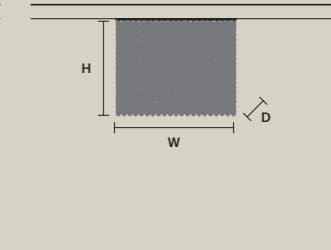

CUBO PL/LONG/B

W 50 cm / 19.70"
D 12,5 cm / 4.90"
H 40 cm / 15.70"

STANDARD LIGHTING
7xE14x10 W MAX (NOT INCL.)