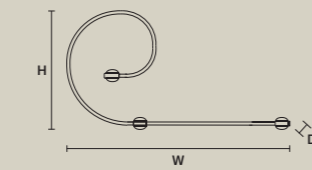

MODULE 5	
w	36 cm / 14.20"
d	5 cm / 2.00"
H	55 cm / 21.60"
■	1,2 kg / 2.60 lb
INTEGRATED LED LIGHTING	
6 LED LIGHTS CRI>85	
3000 K – 9 W	
1170 NOMINAL LM