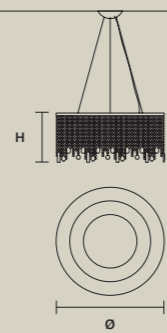

CRISTALLE S 10/80/35 RD

ø 80 cm / 31.50"
H 35 cm / 13.80"
■ 22 kg / 48.50 lb

STANDARD LIGHTING
10×E27×20 W MAX (NOT INCL.)