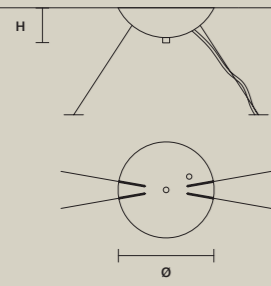

STANDARD LIGHTING

10×E14×10 W MAX (NOT INCL.)

SINGLE CANOPIES

SINGLE CANOPY

SIZE	
Ø	18 cm / 7.10"
H	6 cm / 2.40"

FINISHINGS
● G04

PRODUCT NAME
NUAGE S 6/124/40
NUAGE S 8/160/40
NUAGE S 10/200/40

Nuage