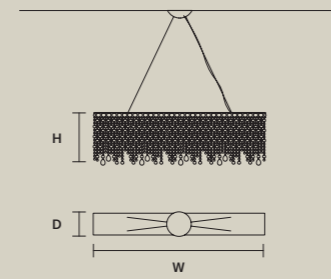

DISCOVER MORE

NUAGE S 6/124/40

W 124 cm / 48.80"
D 15 cm / 5.90"
H 40 cm / 15.70"
■ 17 kg / 37.40 lb

STANDARD LIGHTING

6×E14×10 W MAX (NOT INCL.)

NUAGE S 8/160/40

W 160 cm / 63.00"
D 15 cm / 5.90"
H 40 cm / 15.70"
■ 23 kg / 50.60 lb