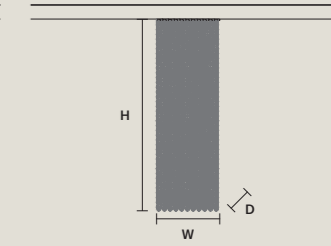

CUBO PL/SQUARE/MEDIUM 60

W	25 cm / 9.80"
D	25 cm / 9.80"
H	60 cm / 23.60"

STANDARD LIGHTING
8xE12x40 W MAX (NOT INCL.)

CUBO PL/SQUARE/MEDIUM 80

W	25 cm / 9.80"
D	25 cm / 9.80"
H	80 cm / 31.50"

STANDARD LIGHTING
10xE12x40 W MAX (NOT INCL.)