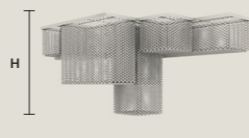

CUBO COMBO PL 150 RC

W	75 cm / 29.50"
D	150 cm / 59.10"
H	60 cm / 23.60"
■	54 kg / 118.80 lb

STANDARD LIGHTING
53×E12×40 W MAX (NOT INCL.)