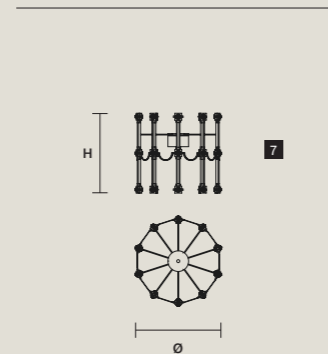

**RAQAM M7 ADDITIONAL
ELEMENT TO INCREASE THE
OVERALL HEIGHT MODULO 7 × 10**

∅ 62 cm / 24.40"
H 58 cm / 22.80"
■ 18 kg / 39.60 lb

INTEGRATED LED LIGHTING
60 LED LIGHTS CRI>85
3000 K – 90 W
11700 NOMINAL LM