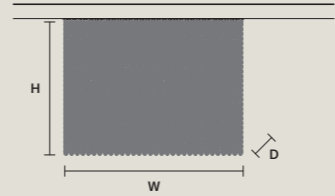

CUBO PL/LONG/F

W	75 cm / 29.50"
D	12,5 cm / 4.90"
H	60 cm / 23.60"
STANDARD LIGHTING	
9×E12×40 W MAX (NOT INCL.)