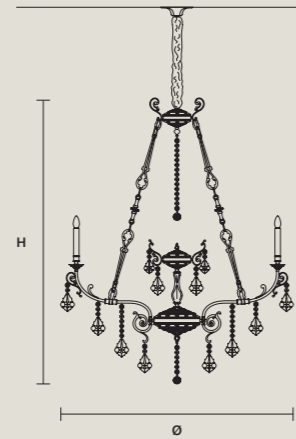

STANDARD LIGHTING
12×E12×40 W MAX (NOT INCL.)

DISCOVER MORE

SINGLE CANOPIES

SINGLE CANOPY

SIZE		FINISHINGS	PRODUCT NAME
Ø	14 cm / 5.50"	G03	ODESSA S 6/70/65
H	6,5 cm / 2.60"		ODESSA S 8/90/80

SINGLE CANOPY