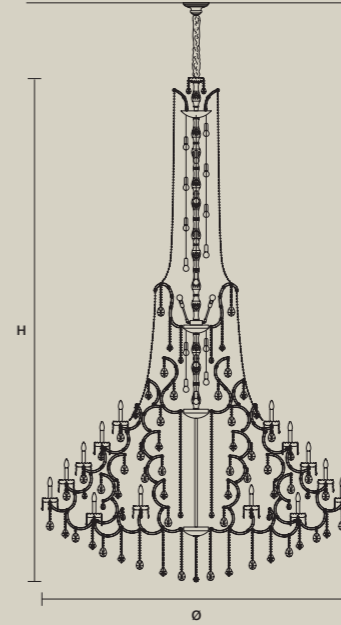

AQABA S 116/245/400

∅ 245 cm / 96.50"
H 400 cm / 157.50"
■ 200 kg / 440.00 lb

STANDARD LIGHTING
116×E14×10 W MAX (NOT INCL.)

INTEGRATED LED LIGHTING
RGB-W 116×LED SOURCE - 986 W TOT
DW 116×LED SOURCE - 939,6 W TOT