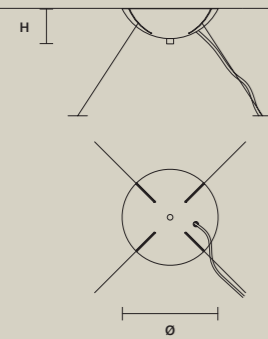

SINGLE CANOPIES

SINGLE CANOPY

SIZE	
Ø	18 cm / 7.10"
H	6 cm / 2.40"

FINISHINGS
● V87

PRODUCT NAME
ROYALE S 9/50/55
ROYALE S 30/80/75
ROYALE S 40/100/110

SINGLE CANOPY

SIZE	
Ø	18 cm / 7.10"
H	6 cm / 2.40"

FINISHINGS
● V87