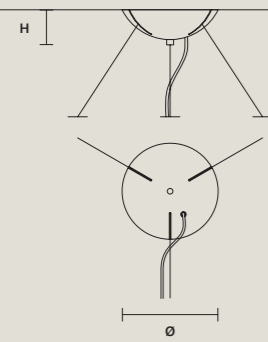

33×E12×40 W MAX (NOT INCL.)

DISCOVER MORE

SINGLE CANOPIES

SINGLE CANOPY

SIZE	
Ø	18 cm / 7.10"
H	6 cm / 2.40"

FINISHINGS
● V87

PRODUCT NAME
ROYALE S 9/50/55
ROYALE S 30/80/75
ROYALE S 40/100/110

SINGLE CANOPY