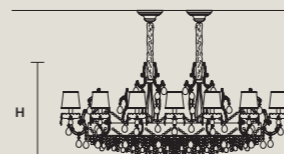

STANDARD LIGHTING

12×E12×40 W MAX (NOT INCL.)
12×E26×60 W MAX (NOT INCL.)