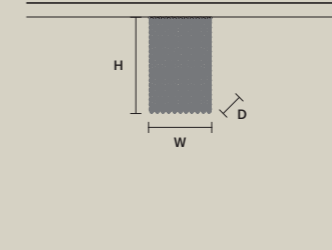

CUBO PL/SQUARE/MEDIUM 40

W 25 cm / 9.80"
D 25 cm / 9.80"
H 40 cm / 15.70"

STANDARD LIGHTING
7xE14x10 W MAX (NOT INCL.)