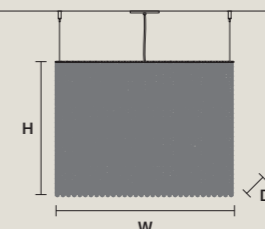

CUBO S/LONG/F	
W 75 cm / 29.50"	
D 12,5 cm / 4.90"	
H 60 cm / 23.60"	
STANDARD LIGHTING	
9×E12×40 W MAX (NOT INCL.)