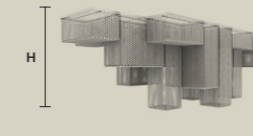

CUBO COMBO PL 300 RC **CE**

W	100 cm / 39.40"
D	300 cm / 118.10"
H	80 cm / 31.50"
■	189 kg / 415.80 lb

STANDARD LIGHTING
195×E14×10 W MAX (NOT INCL.)