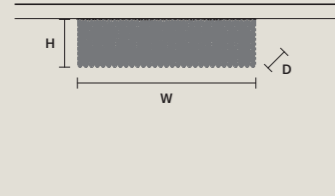

CUBO PL/LONG/D

W	75 cm / 29.50"
D	12,5 cm / 4.90"
H	20 cm / 7.90"
STANDARD LIGHTING	
5×E12×40 W MAX (NOT INCL.)