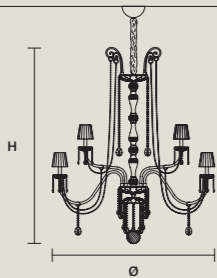

DIAMOND S 24/143/175

∅ 143 cm / 56.30"
H 175 cm / 68.90"
■ 44 kg / 96.80 lb

STANDARD LIGHTING
24×E12×40 W MAX (NOT INCL.)