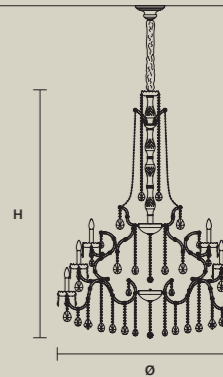

AQABA S 32/130/170

∅ 130 cm / 51.20"
H 170 cm / 66.90"
■ 45 kg / 99.00 lb

STANDARD LIGHTING 32×E14×10 W MAX (NOT INCL.)

INTEGRATED LED LIGHTING RGB-W 32×LED SOURCE - 272 W TOT

DW 32×LED SOURCE - 259,2 W TOT