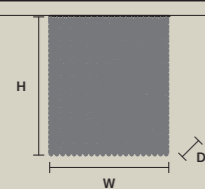

CUBO PL/LONG/L		CE
W	50 cm / 19.70"	
D	25 cm / 9.80"	
H	60 cm / 23.60"	
STANDARD LIGHTING		
12×E14×10 W MAX (NOT INCL.)