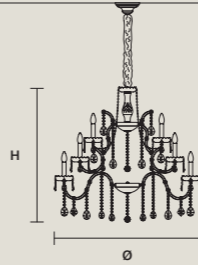

AQABA S 25/100/90

∅ 100 cm / 39.40"
H 90 cm / 35.40"
■ 30 kg / 66.00 lb

STANDARD LIGHTING
25×E12×40 W MAX (NOT INCL.)

INTEGRATED LED LIGHTING
RGB-W 25×LED SOURCE - 212,5 W TOT
DW 25×LED SOURCE - 202,5 W TOT