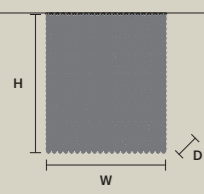

CUBO PL/LONG/C		CE
W	50 cm / 19.70"	
D	12,5 cm / 4.90"	
H	60 cm / 23.60"	
STANDARD LIGHTING		
7×E14×10 W MAX (NOT INCL.)