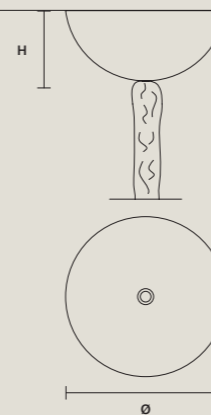

SINGLE CANOPY/INTEGRATED LED LIGHTING

SIZE		FRAME FINISHINGS	CANOPIE FINISHINGS	PRODUCT NAME
Ø	30 cm / 11.80"	G03	G03	AQABA S 12/95/94
H	16 cm / 6.30"	G04	G04	AQABA S 15/88/62
				AQABA S 15/90/80
				AQABA S 18/105/65
				AQABA S 18/120/100
				AQABA S 18/120/115
				AQABA S 18/140/172
				AQABA S 24/120/134
				AQABA S 24/130/100
				AQABA S 24/155/130
				AQABA S 25/100/90
				AQABA S 25/110/140
				AQABA S 32/130/105
				AQABA S 32/130/170
				AQABA S 36/165/160
				AQABA S 40/200/155
				AQABA S 48/215/120