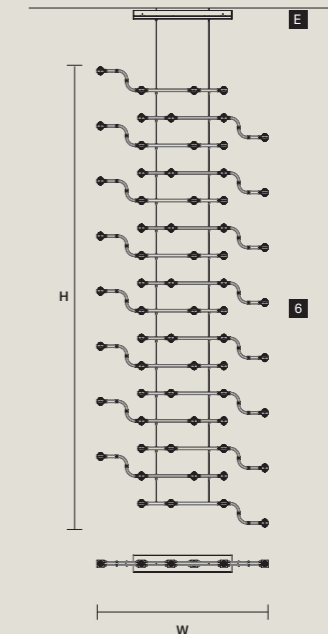

MODULES
6 ×8

CANOPY
E ×1
W 70 cm / 27.60"
D 15 cm / 5.90"
H 6 cm / 2.40"

CABLES
×2 SINGLE STEEL CABLES

**RAQAM N2
BASIC BATCH B16
MODULO 6 × 16**

W 121 cm / 47.60"
H 311 cm / 122.40"
■ 28 kg / 61.60 lb

INTEGRATED LED LIGHTING
128 LED LIGHTS CRI>85
3000 K – 192 W
24960 NOMINAL LM