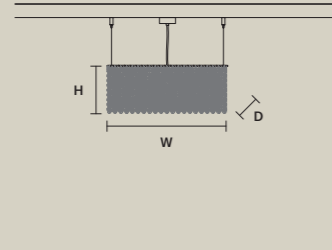

CUBO S/LONG/J

W 50 cm / 19.70"
D 25 cm / 9.80"
H 20 cm / 7.90"

STANDARD LIGHTING
8xE14x10 W MAX (NOT INCL.)