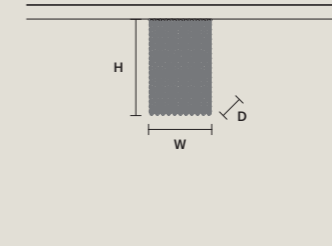

CUBO PL/SQUARE/MEDIUM 20

W	25 cm / 9.80"
D	25 cm / 9.80"
H	20 cm / 7.90"

STANDARD LIGHTING
4xE12x40 W MAX (NOT INCL.)

CUBO PL/SQUARE/MEDIUM 40

W	25 cm / 9.80"
D	25 cm / 9.80"
H	40 cm / 15.70"

STANDARD LIGHTING
7xE12x40 W MAX (NOT INCL.)