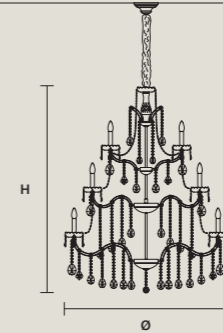

AQABA S 25/110/140

∅ 110 cm / 43.30"
H 140 cm / 55.10"
■ 41 kg / 90.20 lb

STANDARD LIGHTING
25×E12×40 W MAX (NOT INCL.)

INTEGRATED LED LIGHTING
RGB-W 25×LED SOURCE - 212,5 W TOT
DW 25×LED SOURCE - 202,5 W TOT