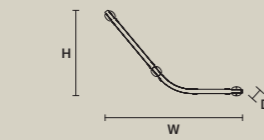

MODULE 5	
w	36 cm / 14.20"
d	5 cm / 2.00"
H	55 cm / 21.60"
■	1,2 kg / 2.60 lb
INTEGRATED LED LIGHTING	
6 LED LIGHTS CRI>85	
3000 K – 9 W	
1170 NOMINAL LM