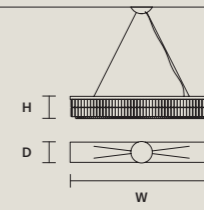

PALLADIO S 7/120/18 LN

W 120 cm / 47.20"
D 17 cm / 6.70"
H 18 cm / 7.10"
■ 11 kg / 24.20 lb

STANDARD LIGHTING
7×E26×60 W MAX (NOT INCL.)
* BULB MAX Ø 45 mm / 1.80"