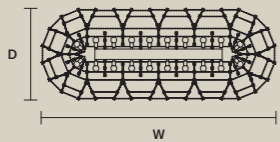

AQABA PL 20/180/37 OV

W 180 cm / 70.90"
D 73 cm / 28.70"
H 37 cm / 14.60"
■ 40 kg / 88.00 lb

STANDARD LIGHTING
20×E14×10 W MAX (NOT INCL.)

INTEGRATED LED LIGHTING
RGB-W 20×LED SOURCE - 170 W TOT
DW 20×LED SOURCE - 162 W TOT