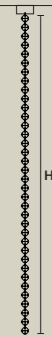

PENDANTS A	
H	25 cm / 9.90"

PENDANTS B	
H	50 cm / 19.70"

PENDANTS C	
H	70 cm / 27.60"

PENDANTS D	
H	100 cm / 39.40"

GALASSIA M1 TPL		CE	
W	319 cm / 125.60"		
D	180 cm / 70.90"		
H	50 cm / 19.70"		
■	130 kg / 286.00 lb		
STANDARD INTEGRATED LED LIGHTING			
	180 W CRI>95		
	3000 K – 23154 NOMINAL LM		
ON REQUEST			
	180 W CRI>95		
	2700 K – 21996 NOMINAL LM		