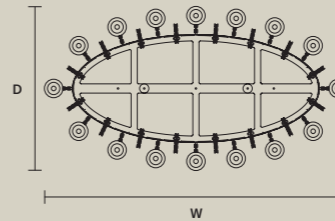

ETERNAL S 32/200/65

W 200 cm / 78.70"
D 110 cm / 43.30"
H 65 cm / 25.60"
■ 60 kg / 132.00 lb

STANDARD LIGHTING
16×E14×10 W MAX (NOT INCL.)
16×E27×20 W MAX (NOT INCL.)