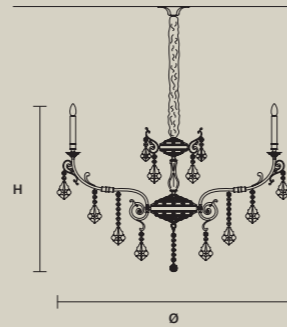

ODESSA
S 12/120/95

∅ 120 cm / 47.20"
H 95 cm / 37.40"
■ 35 kg / 77.00 lb

STANDARD LIGHTING
12×E14×10 W MAX (NOT INCL.)