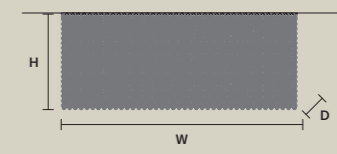

CUBO PL/LONG/Q		CE
W	100 cm / 39.40"	
D	25 cm / 9.80"	
H	40 cm / 15.70"	
STANDARD LIGHTING		
18×E14×10 W MAX (NOT INCL.)