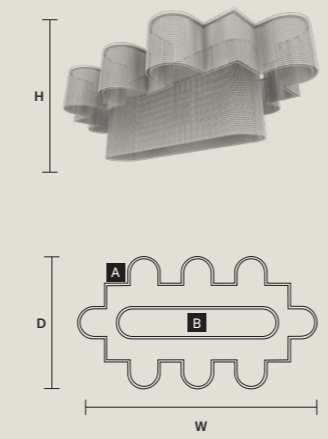

GALASSIA O1 SNG		GALASSIA O1 TPL	
W	201 cm / 79.10"	W	362 cm / 142.50"
D	201 cm / 79.10"	D	201 cm / 79.10"
H	100 cm / 39.40"	H	100 cm / 39.40"
■	80 kg / 176.00 lb	■	170 kg / 374.00 lb
STANDARD INTEGRATED LED LIGHTING		STANDARD INTEGRATED LED LIGHTING	
93,6 W CRI>95 3000 K – 12051 NOMINAL LM		204 W CRI>95 3000 K – 26265 NOMINAL LM	
ON REQUEST		ON REQUEST	
93,6 W CRI>95 2700 K – 11448 NOMINAL LM		204 W CRI>95 2700 K – 24951 NOMINAL LM	

GALASSIA O3 SNG		GALASSIA Q1 SNG	
W	257 cm / 101.20"	W	227 cm / 89.40"
D	156 cm / 61.40"	D	126 cm / 49.60"
H	25 cm / 9.80"	H	100 cm / 39.40"
■	40 kg / 88.00 lb	■	80 kg / 176.00 lb
STANDARD INTEGRATED LED LIGHTING		STANDARD INTEGRATED LED LIGHTING	
79,2 W CRI>95 3000 K – 10197 NOMINAL LM		96,8 W CRI>95 3000 K – 12462 NOMINAL LM	
ON REQUEST		ON REQUEST	
79,2 W CRI>95 2700 K – 9687 NOMINAL LM		96,8 W CRI>95 2700 K – 11838 NOMINAL LM	

GALASSIA R1 DBL		GALASSIA R2 SNG	
W	486 cm / 191.30"	W	229 cm / 90.20"
D	202 cm / 79.50"	D	116 cm / 45.70"
H	100 cm / 39.40"	H	100 cm / 39.40"
■	440 kg / 968.00 lb	■	110 kg / 242.00 lb
STANDARD INTEGRATED LED LIGHTING		STANDARD INTEGRATED LED LIGHTING	
601,6 W CRI>95 3000 K – 77404 NOMINAL LM		150,4 W CRI>95 3000 K – 19363 NOMINAL LM	
ON REQUEST		ON REQUEST	
601,6 W CRI>95 2700 K – 73533 NOMINAL LM		150,4 W CRI>95 2700 K – 18394 NOMINAL LM