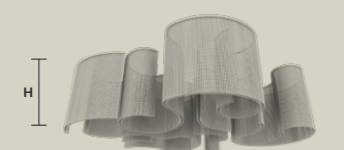

GALASSIA T2 SNG 

W 200 cm / 78.70"
 D 100 cm / 39.40"
 H 50 cm / 19.70"
 ■ 50 kg / 110.00 lb

STANDARD INTEGRATED LED LIGHTING

76 W CRI>95
 3000 K – 9784 NOMINAL LM

ON REQUEST

76 W CRI>95
 2700 K – 9294 NOMINAL LM