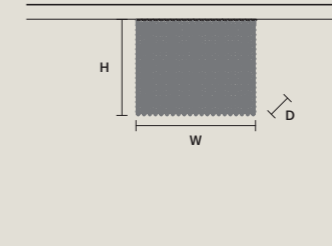

CUBO PL/SQUARE/LARGE 20

W	50 cm / 19.70"
D	50 cm / 19.70"
H	20 cm / 7.90"

STANDARD LIGHTING
12xE12x40 W MAX (NOT INCL.)

CUBO PL/SQUARE/LARGE 40

W	50 cm / 19.70"
D	50 cm / 19.70"
H	40 cm / 15.70"

STANDARD LIGHTING
12xE12x40 W MAX (NOT INCL.)