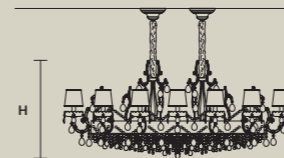

ETERNAL S 24/152/65

W 152 cm / 59.80"
D 86 cm / 33.90"
H 65 cm / 25.60"
■ 43 kg / 94.60 lb

STANDARD LIGHTING
12×E14×10 W MAX (NOT INCL.)
12×E27×20 W MAX (NOT INCL.)