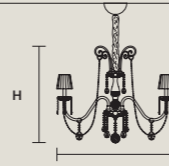

DIAMOND S 12/103/85

∅ 103 cm / 40.60"
H 85 cm / 33.50"
■ 18 kg / 39.60 lb

STANDARD LIGHTING
12×E12×40 W MAX (NOT INCL.)