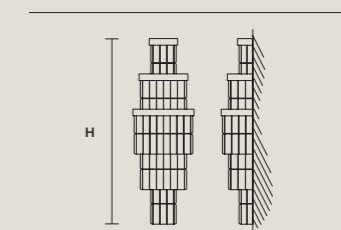

PALLADIO
A 4/22/70

W	22 cm / 8.70"
D	14 cm / 5.50"
H	70 cm / 27.60"
■	4,5 kg / 9.90 lb

STANDARD LIGHTING
4×E12×40 W MAX (NOT INCL.)*