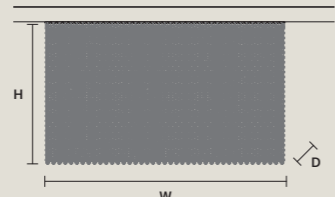

CUBO PL/LONG/I

W	100 cm / 39.40"
D	12,5 cm / 4.90"
H	60 cm / 23.60"
STANDARD LIGHTING	
11×E12×40 W MAX (NOT INCL.)