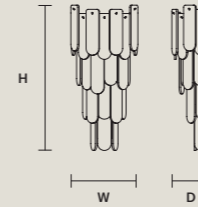

STANDARD LIGHTING

5×E12×40 W MAX (NOT INCL.)