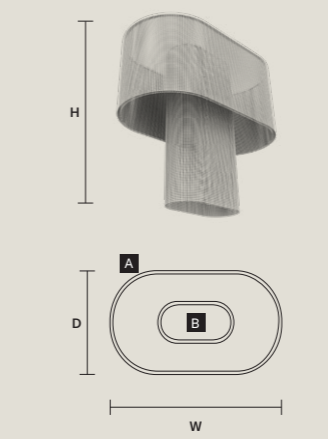

GALASSIA O3 SNG		GALASSIA Q1 SNG	
W	257 cm / 101.20"	W	227 cm / 89.40"
D	156 cm / 61.40"	D	126 cm / 49.60"
H	25 cm / 9.80"	H	100 cm / 39.40"
■	40 kg / 88.00 lb	■	80 kg / 176.00 lb
STANDARD INTEGRATED LED LIGHTING		STANDARD INTEGRATED LED LIGHTING	
79,2 W CRI>95 3000 K – 10197 NOMINAL LM		96,8 W CRI>95 3000 K – 12462 NOMINAL LM	
ON REQUEST		ON REQUEST	
79,2 W CRI>95 2700 K – 9687 NOMINAL LM		96,8 W CRI>95 2700 K – 11838 NOMINAL LM	

GALASSIA R1 DBL		GALASSIA R2 SNG	
W	486 cm / 191.30"	W	229 cm / 90.20"
D	202 cm / 79.50"	D	116 cm / 45.70"
H	100 cm / 39.40"	H	100 cm / 39.40"
■	440 kg / 968.00 lb	■	110 kg / 242.00 lb
STANDARD INTEGRATED LED LIGHTING		STANDARD INTEGRATED LED LIGHTING	
601,6 W CRI>95 3000 K – 77404 NOMINAL LM		150,4 W CRI>95 3000 K – 19363 NOMINAL LM	
ON REQUEST		ON REQUEST	
601,6 W CRI>95 2700 K – 73533 NOMINAL LM		150,4 W CRI>95 2700 K – 18394 NOMINAL LM