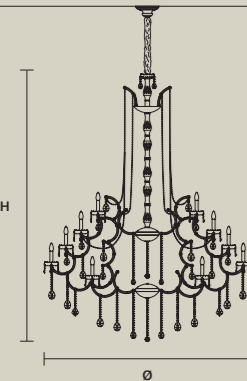

AQABA S 56/185/230

∅ 185 cm / 72.80"
H 230 cm / 90.60"
■ 103 kg / 226.60 lb

STANDARD LIGHTING
56×E14×10 W MAX (NOT INCL.)

INTEGRATED LED LIGHTING
RGB-W 56×LED SOURCE - 476 W TOT
DW 56×LED SOURCE - 453,6 W TOT