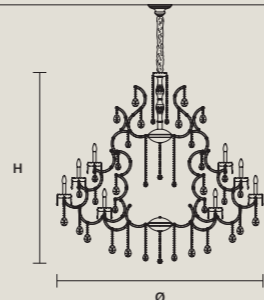

AQABA S 56/185/165

∅ 185 cm / 72.80"
H 165 cm / 65.00"
■ 108 kg / 237.60 lb

STANDARD LIGHTING **CE**
56×E12×40 W MAX (NOT INCL.)

INTEGRATED LED LIGHTING **CE**
RGB-W 56×LED SOURCE - 476 W TOT
DW 56×LED SOURCE - 453,6 W TOT