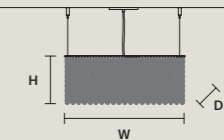

CUBO S/SQUARE/LARGE 20	
W 50 cm / 19.70"	
D 50 cm / 19.70"	
H 20 cm / 7.90"	
STANDARD LIGHTING	
12×E12×40 W MAX (NOT INCL.)