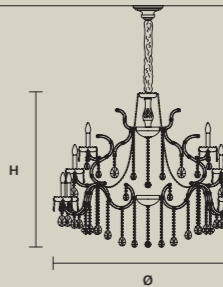

AQABA S 32/130/105

∅ 130 cm / 51.20"
H 105 cm / 41.30"
■ 53 kg / 116.60 lb

STANDARD LIGHTING 32×E14×10 W MAX (NOT INCL.)

INTEGRATED LED LIGHTING RGB-W 32×LED SOURCE - 272 W TOT

DW 32×LED SOURCE - 259,2 W TOT