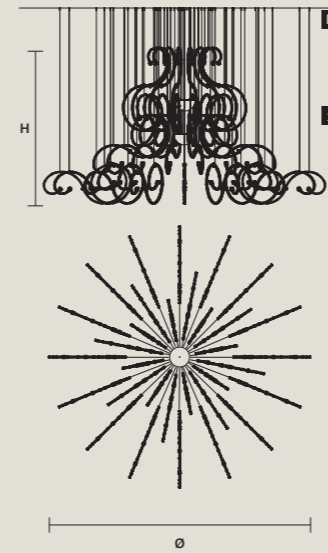

RAQAM Q5
BASIC BATCH D - MODULO 1 x 16
+ MODULO 1 x 8 + MODULO 1 x 8

ø 385 cm / 151.60"
H 209 cm / 82.30"
■ 120 kg / 264.00 lb

INTEGRATED LED LIGHTING
256 LED LIGHTS CRI>85
3000 K - 384 W
49920 NOMINAL LM