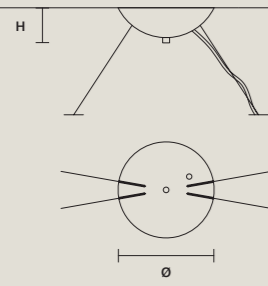

STANDARD LIGHTING

2×E12×40 W MAX (NOT INCL.)

DISCOVER MORE

SINGLE CANOPIES

SINGLE CANOPY

SIZE	FINISHINGS	PRODUCT NAME
Ø 18 cm / 7.10"	● G04	NUAGE S 6/124/40
H 6 cm / 2.40"		NUAGE S 8/160/40
		NUAGE S 10/200/40