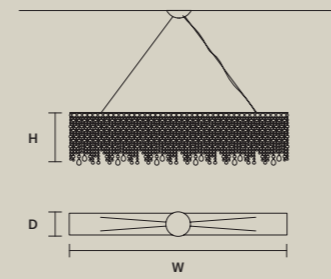

STANDARD LIGHTING

8×E14×10 W MAX (NOT INCL.)