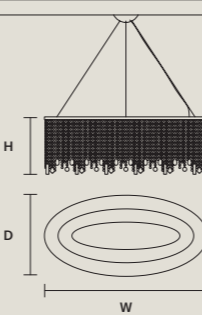

STANDARD LIGHTING

6×E26×60 W MAX (NOT INCL.)