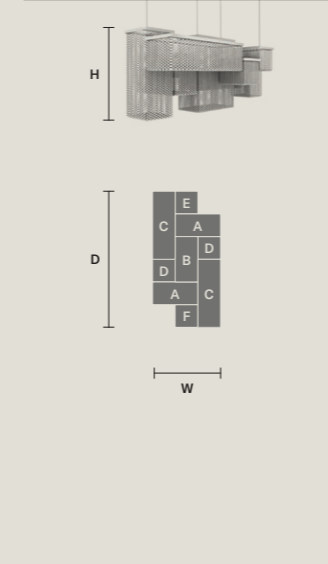

CUBO COMBO S150 RC

W	75 cm / 29.50"
D	150 cm / 59.10"
H	60 cm / 23.60"
■	83 kg / 182.60 lb

STANDARD LIGHTING
69×E12×40 W MAX (NOT INCL.)

MODULES

- A 2×Cubo S/Long/J
- B 1×Cubo S/Long/L
- C 2×Cubo S/Long/M
- D 2×Cubo S/Square/Medium 20
- E 1×Cubo S/Square/Medium 40
- F 1×Cubo S/Square/Medium 60