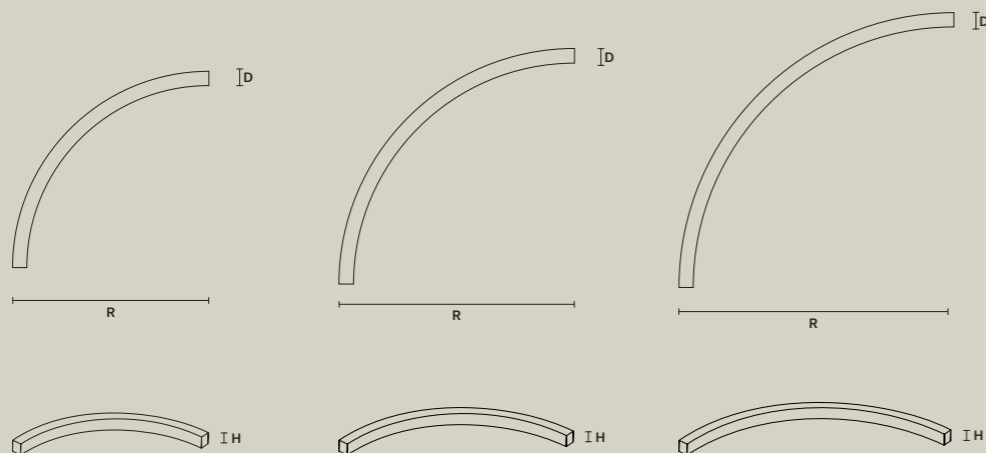

PENDANTS A	
H	25 cm / 9.90"

PENDANTS B	
H	50 cm / 19.70"

PENDANTS C	
H	70 cm / 27.60"

PENDANTS D	
H	100 cm / 39.40"

GALASSIA M1 TPL		CE	
W	319 cm / 125.60"		
D	180 cm / 70.90"		
H	50 cm / 19.70"		
■	130 kg / 286.00 lb		
STANDARD INTEGRATED LED LIGHTING			
	180 W CRI>95		
	3000 K – 23154 NOMINAL LM		
ON REQUEST			
	180 W CRI>95		
	2700 K – 21996 NOMINAL LM		