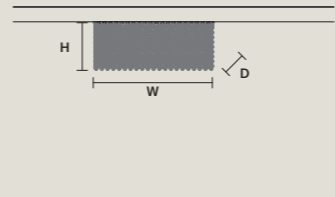

CUBO PL/LONG/J

W	50 cm / 19.70"
D	25 cm / 9.80"
H	20 cm / 7.90"
STANDARD LIGHTING	
8×E12×40 W MAX (NOT INCL.)