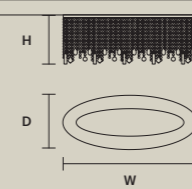

CRISTALLE PL 5/100/35 OV

W 100 cm / 39.40"
D 40 cm / 15.70"
H 35 cm / 13.80"
■ 16 kg / 35.30 lb

STANDARD LIGHTING
5×E27×20 W MAX (NOT INCL.)