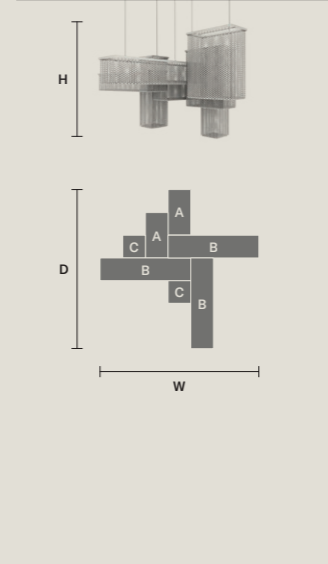

MODULES

- A 2×Cubo S/Long/L
- B 3×Cubo S/Long/P
- C 2×Cubo S/Square/Medium 80

CUBO COMBO S12 200 SQ

W	200 cm / 78.70"
D	200 cm / 78.70"
H	225 cm / 88.60"
■	157 kg / 345.40 lb

STANDARD LIGHTING
158×E12×40 W MAX (NOT INCL.)