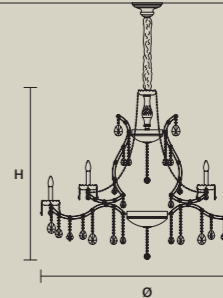

AQABA S 24/130/100

∅ 130 cm / 51.20"
H 100 cm / 39.40"
■ 41 kg / 90.20 lb

STANDARD LIGHTING 24×E14×10 W MAX (NOT INCL.)

INTEGRATED LED LIGHTING RGB-W 24×LED SOURCE - 204 W TOT

DW 24×LED SOURCE - 194,4 W TOT