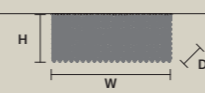

CUBO PL/LONG/J		CE
W	50 cm / 19.70"	
D	25 cm / 9.80"	
H	20 cm / 7.90"	
STANDARD LIGHTING		
8×E14×10 W MAX (NOT INCL.)