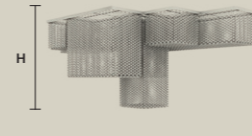

CUBO COMBO PL 150 RC **CE**

W	75 cm / 29.50"
D	150 cm / 59.10"
H	60 cm / 23.60"
■	54 kg / 118.80 lb

STANDARD LIGHTING
53×E14×10 W MAX (NOT INCL.)