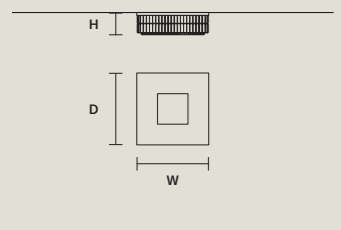

PALLADIO
PL 12/60/18 SQ

W	60 cm / 23.60"
D	60 cm / 23.60"
H	18 cm / 7.10"
■	17 kg / 37.40 lb

STANDARD LIGHTING
12×E26×60 W MAX (NOT INCL.)*
* BULB MAX Ø 45 mm / 1.80"