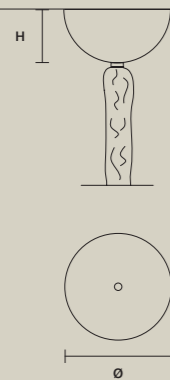

SINGLE CANOPY

SIZE		FINISHINGS	PRODUCT NAME
Ø	20 cm / 7.90"	● G04	DIAMOND S 12/120/120
H	10 cm / 3.90"		DIAMOND S 16/145/125
			DIAMOND S 24/143/175
			DIAMOND S 32/110/250
			DIAMOND S 64/140/500