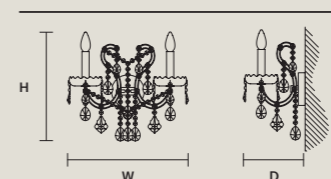

AQABA A 2/44/37

W 44 cm / 17.30"
D 20 cm / 7.90"
H 37 cm / 14.60"
■ 2 kg / 4.40 lb

STANDARD LIGHTING
2×E12×40 W MAX (NOT INCL.)

INTEGRATED LED LIGHTING
RGB-W 2×LED SOURCE - 17 W TOT
DW 2×LED SOURCE - 16,2 W TOT