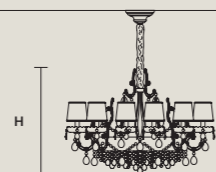

STANDARD LIGHTING

10×E12×40 W MAX (NOT INCL.)
3×E26×60 W MAX (NOT INCL.)