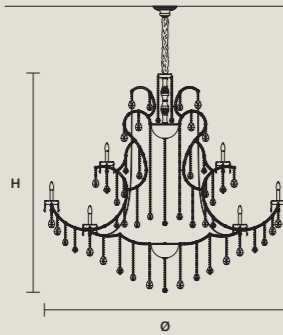

AQABA S 56/210/190

∅ 210 cm / 82.70"
H 190 cm / 74.80"
■ 132 kg / 290.40 lb

STANDARD LIGHTING **CE**
56×E12×40 W MAX (NOT INCL.)

INTEGRATED LED LIGHTING **CE**
RGB-W 56×LED SOURCE - 476 W TOT
DW 56×LED SOURCE - 453,6 W TOT