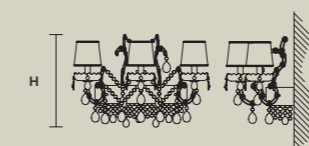

DISCOVER MORE

SINGLE CANOPIES

SINGLE CANOPY

SIZE		FRAME FINISHINGS	CANOPY FINISHINGS	PRODUCT NAME
ø	16,5 cm / 6.50"	G03+F01	G03	ETERNAL S 13/80/70
H	8 cm / 3.10"	G04+F02	G04	ETERNAL S 18/700/70
				ETERNAL S 21/125/75
				ETERNAL S 24/152/65
				ETERNAL S 32/200/65