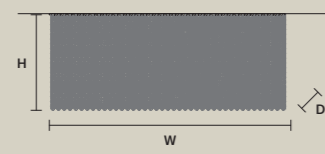

CUBO PL/LONG/H		CE
W	100 cm / 39.40"	
D	12,5 cm / 4.90"	
H	40 cm / 15.70"	
STANDARD LIGHTING		
11×E14×10 W MAX (NOT INCL.)