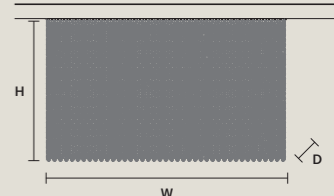

CUBO PL/LONG/R

W	100 cm / 39.40"
D	25 cm / 9.80"
H	60 cm / 23.60"
STANDARD LIGHTING	
18×E12×40 W MAX (NOT INCL.)