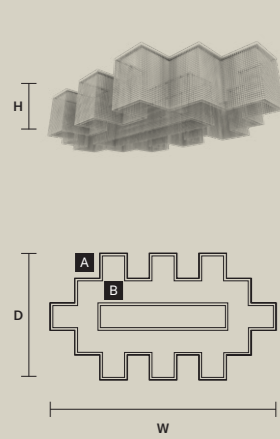

GALASSIA O1 SNG		CE	
W	201 cm / 79.10"		
D	201 cm / 79.10"		
H	100 cm / 39.40"		
■	80 kg / 176.00 lb		
STANDARD INTEGRATED LED LIGHTING			
	93,6 W CRI>95		
	3000 K – 12051 NOMINAL LM		
ON REQUEST			
	93,6 W CRI>95		
	2700 K – 11448 NOMINAL LM		

GALASSIA O1 TPL		CE	
W	362 cm / 142.50"		
D	201 cm / 79.10"		
H	100 cm / 39.40"		
■	170 kg / 374.00 lb		
STANDARD INTEGRATED LED LIGHTING			
	204 W CRI>95		
	3000 K – 26265 NOMINAL LM		
ON REQUEST			
	204 W CRI>95		
	2700 K – 24951 NOMINAL LM		

GALASSIA O3 SNG		CE	
W	257 cm / 101.20"		
D	156 cm / 61.40"		
H	25 cm / 9.80"		
■	40 kg / 88.00 lb		
STANDARD INTEGRATED LED LIGHTING			
	79,2 W CRI>95		
	3000 K – 10197 NOMINAL LM		
ON REQUEST			
	79,2 W CRI>95		
	2700 K – 9687 NOMINAL LM		

GALASSIA Q1 SNG		CE	
W	227 cm / 89.40"		
D	126 cm / 49.60"		
H	100 cm / 39.40"		
■	80 kg / 176.00 lb		
STANDARD INTEGRATED LED LIGHTING			
	96,8 W CRI>95		
	3000 K – 12462 NOMINAL LM		
ON REQUEST			
	96,8 W CRI>95		
	2700 K – 11838 NOMINAL LM		

GALASSIA R1 DBL		CE	
W	486 cm / 191.30"		
D	202 cm / 79.50"		
H	100 cm / 39.40"		
■	440 kg / 968.00 lb		
STANDARD INTEGRATED LED LIGHTING			
	601,6 W CRI>95		
	3000 K – 77404 NOMINAL LM		
ON REQUEST			
	601,6 W CRI>95		
	2700 K – 73533 NOMINAL LM		

GALASSIA R2 SNG		CE	
W	229 cm / 90.20"		
D	116 cm / 45.70"		
H	100 cm / 39.40"		
■	110 kg / 242.00 lb		
STANDARD INTEGRATED LED LIGHTING			
	150,4 W CRI>95		
	3000 K – 19363 NOMINAL LM		
ON REQUEST			
	150,4 W CRI>95		
	2700 K – 18394 NOMINAL LM		

MODULES	
A	OUTSIDE H50 36 × CORNER 20x20
B	INSIDE H50 4 × CORNER 20x20 2 × STRAIGHT 100 2 × STRAIGHT 50
DRIVER	
	1 × RECESSED

MODULES	
A	COMBO A H50 (x4) 12 × CORNER 20x20 2 × STRAIGHT 100 4 × STRAIGHT 50
B	COMBO B H100 (x2) 4 × CORNER 20x20 2 × STRAIGHT 50
C	COMBO C H100 (x1) 4 × CORNER 20x20 2 × STRAIGHT 100
DRIVER	
	2 × RECESSED

MODULES	
A	OUTSIDE H50 12 × CORNER 20x20 8 × ARCH 50
B	INSIDE H100 4 × ARCH 50
DRIVER	
	1 × RECESSED

MODULES	
A	OUTSIDE H50 20 × CORNER 20x20 16 × ARCH 50
B	INSIDE H100 4 × ARCH 50 4 × STRAIGHT 100
DRIVER	
	2 × RECESSED

MODULES	
	4 × CORNER 20x20 4 × STRAIGHT 50 4 × ARCH 50 4 × ARCH 75
DRIVER	
	1 × RECESSED

MODULES	
A	OUTSIDE H50 4 × ARCH 125 4 × STRAIGHT 100
B	INSIDE H100 4 × ARCH 50 2 × STRAIGHT 50
DRIVER	
	1 × RECESSED

MODULES	
A	COMBO A H25 8 × ARCH 200 8 × ARCH 50
B	COMBO B H50 8 × ARCH 175 8 × ARCH 75
C	COMBO C H75 8 × ARCH 150 8 × ARCH 100
D	COMBO D H100 8 × ARCH 125
DRIVER	
	2 × RECESSED

MODULES	
A	COMBO A H25 2 × ARCH 200 2 × ARCH 50
B	COMBO B H50 2 × ARCH 175 2 × ARCH 75
C	COMBO C H75 2 × ARCH 150 2 × ARCH 100
D	COMBO D H100 2 × ARCH 125
DRIVER	
	1 × RECESSED