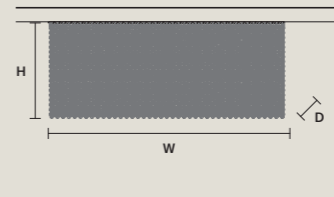

CUBO PL/LONG/T

W	100 cm / 39.40"
D	50 cm / 19.70"
H	40 cm / 15.70"
STANDARD LIGHTING	
18×E12×40 W MAX (NOT INCL.)