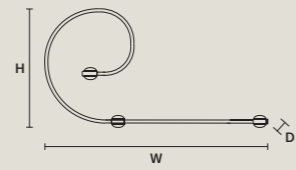

MODULE 3	
w	79,5 cm / 31.30"
D	5 cm / 2.00"
H	32 cm / 12.60"
■	1,2 kg / 2.60 lb
INTEGRATED LED LIGHTING	
6 LED LIGHTS CRI>85 3000 K – 9 W 1170 NOMINAL LM