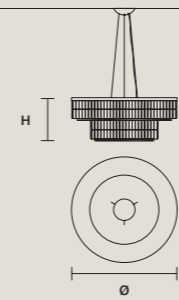

PALLADIO S 9/90/90

ø 90 cm / 35.40"
H 35 cm / 13.80"
■ 15 kg / 33.00 lb

STANDARD LIGHTING
9×E26×60 W MAX (NOT INCL.)
* BULB MAX Ø 45 mm / 1.80"