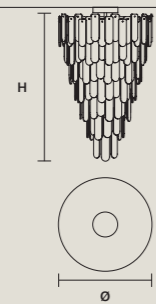

STANDARD LIGHTING

33×E12×40 W MAX (NOT INCL.)