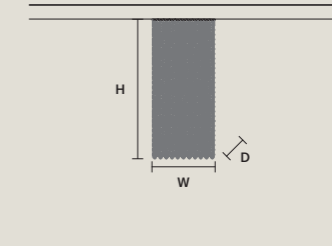

CUBO PL/SQUARE/MEDIUM 60

W	25 cm / 9.80"
D	25 cm / 9.80"
H	60 cm / 23.60"

STANDARD LIGHTING
8xE12x40 W MAX (NOT INCL.)