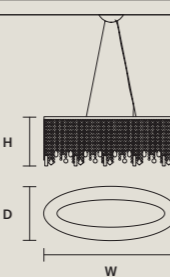

STANDARD LIGHTING

5×E26×60 W MAX (NOT INCL.)