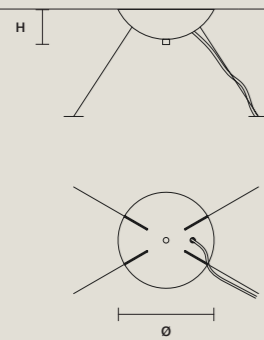

SINGLE CANOPY

SIZE	
Ø	18 cm / 7.10"
H	6 cm / 2.40"

FINISHINGS
● V90

PRODUCT NAME
PALLADIO S 12/103/18 OV
PALLADIO S 16/100/18 RC
PALLADIO S 16/150/18 OV
PALLADIO S 20/150/18 RC
PALLADIO S 22/200/18 OV
PALLADIO S 24/120/18 SQ
PALLADIO S 26/200/18 RC