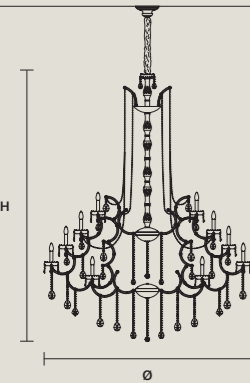

AQABA S 56/185/230

∅ 185 cm / 72.80"
H 230 cm / 90.60"
■ 103 kg / 226.60 lb

STANDARD LIGHTING **CE**
56×E12×40 W MAX (NOT INCL.)

INTEGRATED LED LIGHTING **CE**
RGB-W 56×LED SOURCE - 476 W TOT
DW 56×LED SOURCE - 453,6 W TOT