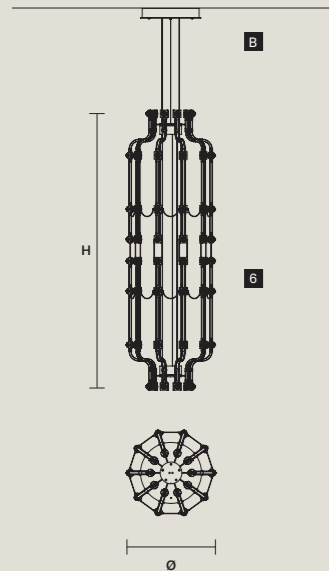

**RAQAM M6
BASIC BATCH A
MODULO 6 × 20**

∅ 60 cm / 23.60"
H 200 cm / 78.70"
■ 45 kg / 99.00 lb

INTEGRATED LED LIGHTING
160 LED LIGHTS CRI>85
3000 K – 240 W
31200 NOMINAL LM