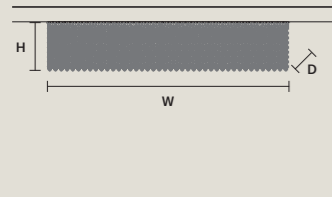

CUBO PL/LONG/G

W	100 cm / 39.40"
D	12,5 cm / 4.90"
H	20 cm / 7.90"
STANDARD LIGHTING	
6×E12×40 W MAX (NOT INCL.)