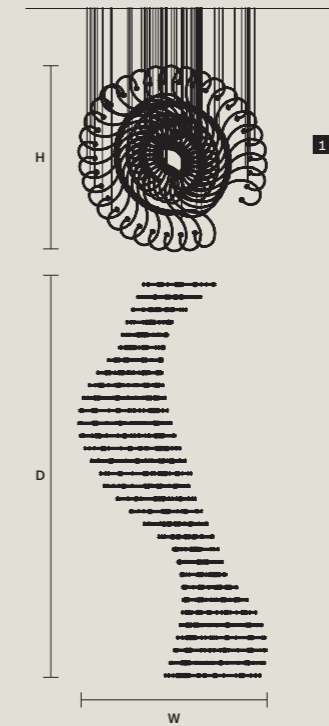

MODULES
1 x 10

CANOPY
A x1
ø 30 cm / 11.80"
H 6 cm / 2.40"

CABLES
x13 SINGLE STEEL CABLES

RAQAM R1
BASIC BATCH B
MODULO 1 x 32

W 227 cm / 89.40"
D 470 cm / 185.00"
H 223 cm / 87.80"
■ 104 kg / 228.80 lb

INTEGRATED LED LIGHTING
256 LED LIGHTS CRI>85
3000 K - 384 W
49920 NOMINAL LM