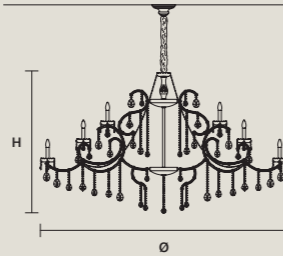

AQABA S 48/215/120

∅ 215 cm / 84.60"
H 120 cm / 47.20"
■ 93 kg / 204.60 lb

STANDARD LIGHTING **CE**
48×E12×40 W MAX (NOT INCL.)

INTEGRATED LED LIGHTING **CE**
RGB-W 48×LED SOURCE - 408 W TOT
DW 48×LED SOURCE - 388,8 W TOT