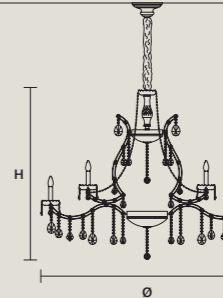

AQABA S 24/130/100

∅ 130 cm / 51.20"
H 100 cm / 39.40"
■ 41 kg / 90.20 lb

STANDARD LIGHTING
24×E12×40 W MAX (NOT INCL.)

INTEGRATED LED LIGHTING
RGB-W 24×LED SOURCE - 204 W TOT
DW 24×LED SOURCE - 194,4 W TOT