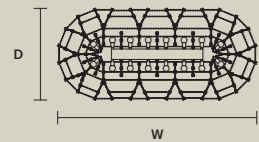

AQABA PL 16/155/37 OV

W 155 cm / 61.00"
D 73 cm / 28.70"
H 37 cm / 14.60"
■ 31 kg / 68.20 lb

STANDARD LIGHTING
16×E14×10 W MAX (NOT INCL.)

INTEGRATED LED LIGHTING
RGB-W 16×LED SOURCE - 136 W TOT
DW 16×LED SOURCE - 129,6 W TOT