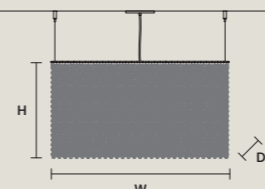

CUBO S/LONG/E	
W 75 cm / 29.50"	
D 12,5 cm / 4.90"	
H 40 cm / 15.70"	
STANDARD LIGHTING	
9×E12×40 W MAX (NOT INCL.)