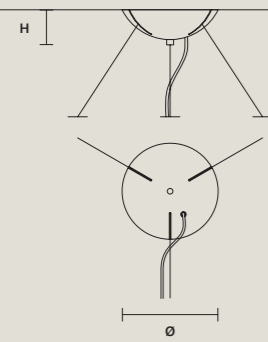

SINGLE CANOPIES

SINGLE CANOPY

SIZE	
Ø	18 cm / 7.10"
H	6 cm / 2.40"

FINISHINGS
● G04

PRODUCT NAME
CRISTALLE S 6/33/210
CRISTALLE S 8/60/30 RD
CRISTALLE S 10/80/35 RD