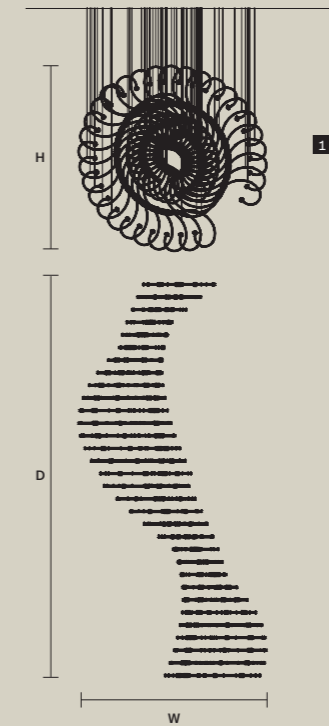

RAQAM R1
BASIC BATCH B
MODULO 1 × 32

W 227 cm / 89.40"
D 470 cm / 185.00"
H 223 cm / 87.80"
■ 104 kg / 228.80 lb

INTEGRATED LED LIGHTING
256 LED LIGHTS CRI>85
3000 K – 384 W
49920 NOMINAL LM