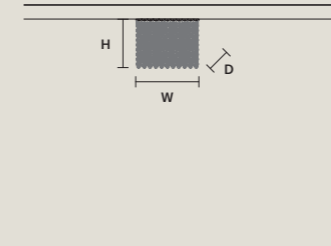

CUBO PL/SQUARE/MEDIUM 20

W	25 cm / 9.80"
D	25 cm / 9.80"
H	20 cm / 7.90"

STANDARD LIGHTING
4xE12x40 W MAX (NOT INCL.)