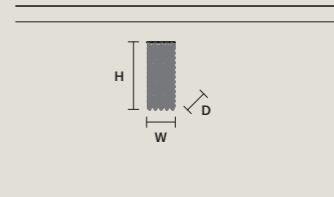

CUBO A/SQUARE

W	12.5 cm / 4.90"
D	12.5 cm / 4.90"
H	25 cm / 9.80"
STANDARD LIGHTING	
1×E12×40 W MAX (NOT INCL.)	

CUBO A/LONG

W	40 cm / 15.70"
D	12.5 cm / 4.90"
H	20 cm / 7.90"
STANDARD LIGHTING	
4×E12×40 W MAX (NOT INCL.)	