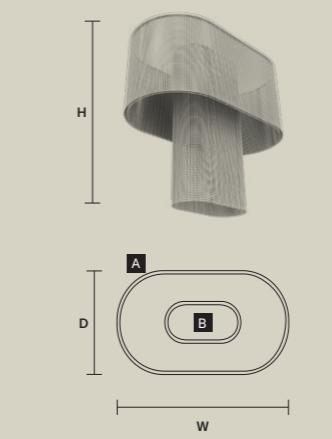

GALASSIA O1 SNG		CE	
W	201 cm / 79.10"		
D	201 cm / 79.10"		
H	100 cm / 39.40"		
■	80 kg / 176.00 lb		
STANDARD INTEGRATED LED LIGHTING			
	93,6 W CRI>95		
	3000 K – 12051 NOMINAL LM		
ON REQUEST			
	93,6 W CRI>95		
	2700 K – 11448 NOMINAL LM		

GALASSIA O1 TPL		CE	
W	362 cm / 142.50"		
D	201 cm / 79.10"		
H	100 cm / 39.40"		
■	170 kg / 374.00 lb		
STANDARD INTEGRATED LED LIGHTING			
	204 W CRI>95		
	3000 K – 26265 NOMINAL LM		
ON REQUEST			
	204 W CRI>95		
	2700 K – 24951 NOMINAL LM		

GALASSIA O3 SNG		CE	
W	257 cm / 101.20"		
D	156 cm / 61.40"		
H	25 cm / 9.80"		
■	40 kg / 88.00 lb		
STANDARD INTEGRATED LED LIGHTING			
	79,2 W CRI>95		
	3000 K – 10197 NOMINAL LM		
ON REQUEST			
	79,2 W CRI>95		
	2700 K – 9687 NOMINAL LM		

GALASSIA Q1 SNG		CE	
W	227 cm / 89.40"		
D	126 cm / 49.60"		
H	100 cm / 39.40"		
■	80 kg / 176.00 lb		
STANDARD INTEGRATED LED LIGHTING			
	96,8 W CRI>95		
	3000 K – 12462 NOMINAL LM		
ON REQUEST			
	96,8 W CRI>95		
	2700 K – 11838 NOMINAL LM		

GALASSIA R1 DBL		CE	
W	486 cm / 191.30"		
D	202 cm / 79.50"		
H	100 cm / 39.40"		
■	440 kg / 968.00 lb		
STANDARD INTEGRATED LED LIGHTING			
	601,6 W CRI>95		
	3000 K – 77404 NOMINAL LM		
ON REQUEST			
	601,6 W CRI>95		
	2700 K – 73533 NOMINAL LM		

GALASSIA R2 SNG		CE	
W	229 cm / 90.20"		
D	116 cm / 45.70"		
H	100 cm / 39.40"		
■	110 kg / 242.00 lb		
STANDARD INTEGRATED LED LIGHTING			
	150,4 W CRI>95		
	3000 K – 19363 NOMINAL LM		
ON REQUEST			
	150,4 W CRI>95		
	2700 K – 18394 NOMINAL LM		

MODULES	
A	OUTSIDE H50 36 × CORNER 20x20
B	INSIDE H50 4 × CORNER 20x20 2 × STRAIGHT 100 2 × STRAIGHT 50
DRIVER	
	1 × RECESSED

MODULES	
A	COMBO A H50 (x4) 12 × CORNER 20x20 2 × STRAIGHT 100 4 × STRAIGHT 50
B	COMBO B H100 (x2) 4 × CORNER 20x20 2 × STRAIGHT 50
C	COMBO C H100 (x1) 4 × CORNER 20x20 2 × STRAIGHT 100
DRIVER	
	2 × RECESSED

MODULES	
A	OUTSIDE H50 12 × CORNER 20x20 8 × ARCH 50
B	INSIDE H100 4 × ARCH 50
DRIVER	
	1 × RECESSED

MODULES	
A	OUTSIDE H50 20 × CORNER 20x20 16 × ARCH 50
B	INSIDE H100 4 × ARCH 50 4 × STRAIGHT 100
DRIVER	
	2 × RECESSED

MODULES	
	4 × CORNER 20x20 4 × STRAIGHT 50 4 × ARCH 50 4 × ARCH 75
DRIVER	
	1 × RECESSED

MODULES	
A	OUTSIDE H50 4 × ARCH 125 4 × STRAIGHT 100
B	INSIDE H100 4 × ARCH 50 2 × STRAIGHT 50
DRIVER	
	1 × RECESSED

MODULES	
A	COMBO A H25 8 × ARCH 200 8 × ARCH 50
B	COMBO B H50 8 × ARCH 175 8 × ARCH 75
C	COMBO C H75 8 × ARCH 150 8 × ARCH 100
D	COMBO D H100 8 × ARCH 125
DRIVER	
	2 × RECESSED

MODULES	
A	COMBO A H25 2 × ARCH 200 2 × ARCH 50
B	COMBO B H50 2 × ARCH 175 2 × ARCH 75
C	COMBO C H75 2 × ARCH 150 2 × ARCH 100
D	COMBO D H100 2 × ARCH 125
DRIVER	
	1 × RECESSED