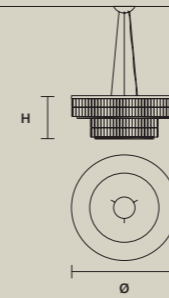

STANDARD LIGHTING

9×E27×20 W MAX (NOT INCL.)
* BULB MAX Ø 45 mm / 1.80"