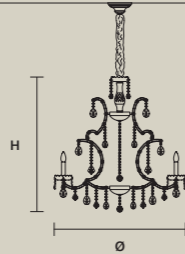

AQABA S 12/95/94

∅ 95 cm / 37.40"
H 94 cm / 37.00"
■ 27 kg / 59.40 lb

STANDARD LIGHTING 12×E14×10 W MAX (NOT INCL.)

INTEGRATED LED LIGHTING RGB-W 12×LED SOURCE - 102 W TOT

DW 12×LED SOURCE - 97,2 W TOT