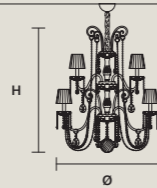

DIAMOND S 16/95/120

∅ 95 cm / 37.40"
H 120 cm / 47.20"
■ 25 kg / 55.00 lb

STANDARD LIGHTING
16×E12×40 W MAX (NOT INCL.)