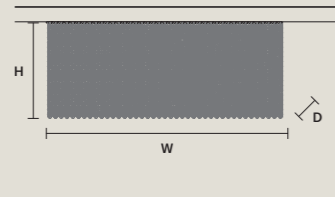

CUBO PL/LONG/H

W	100 cm / 39.40"
D	12,5 cm / 4.90"
H	40 cm / 15.70"
STANDARD LIGHTING	
11×E12×40 W MAX (NOT INCL.)