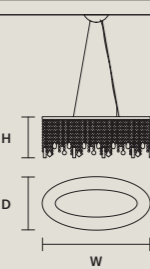

STANDARD LIGHTING

4×E26×60 W MAX (NOT INCL.)