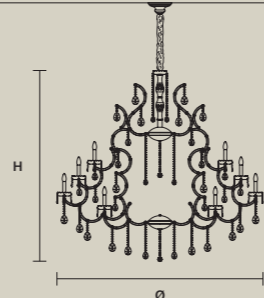

AQABA S 56/185/165

∅ 185 cm / 72.80"
H 165 cm / 65.00"
■ 108 kg / 237.60 lb

STANDARD LIGHTING
56×E14×10 W MAX (NOT INCL.)

INTEGRATED LED LIGHTING
RGB-W 56×LED SOURCE - 476 W TOT
DW 56×LED SOURCE - 453,6 W TOT