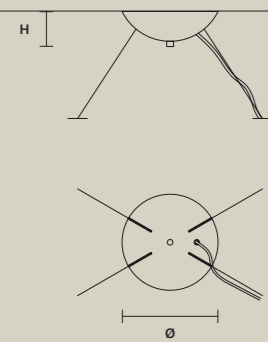

SINGLE CANOPY

SIZE	
Ø	18 cm / 7.10"
H	6 cm / 2.40"

FINISHINGS
● G04

PRODUCT NAME
CRISTALLE S 4/80/30 OV
CRISTALLE S 5/100/35 OV
CRISTALLE S 6/120/40 OV