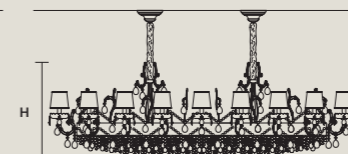

STANDARD LIGHTING

16×E12×40 W MAX (NOT INCL.)
16×E26×60 W MAX (NOT INCL.)