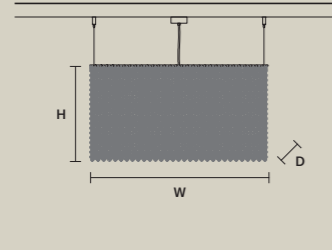

CUBO S/LONG/N

W 75 cm / 29.50"
D 25 cm / 9.80"
H 40 cm / 15.70"

STANDARD LIGHTING
17xE14x10 W MAX (NOT INCL.)