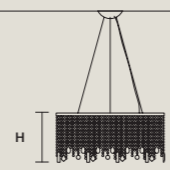

STANDARD LIGHTING

10×E26×60 W MAX (NOT INCL.)