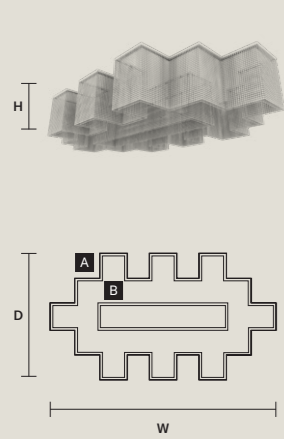

GALASSIA O1 SNG		GALASSIA O1 TPL	
W	201 cm / 79.10"	W	362 cm / 142.50"
D	201 cm / 79.10"	D	201 cm / 79.10"
H	100 cm / 39.40"	H	100 cm / 39.40"
■	80 kg / 176.00 lb	■	170 kg / 374.00 lb
STANDARD INTEGRATED LED LIGHTING		STANDARD INTEGRATED LED LIGHTING	
93,6 W CRI>95 3000 K – 12051 NOMINAL LM		204 W CRI>95 3000 K – 26265 NOMINAL LM	
ON REQUEST		ON REQUEST	
93,6 W CRI>95 2700 K – 11448 NOMINAL LM		204 W CRI>95 2700 K – 24951 NOMINAL LM	

GALASSIA O3 SNG		GALASSIA Q1 SNG	
W	257 cm / 101.20"	W	227 cm / 89.40"
D	156 cm / 61.40"	D	126 cm / 49.60"
H	25 cm / 9.80"	H	100 cm / 39.40"
■	40 kg / 88.00 lb	■	80 kg / 176.00 lb
STANDARD INTEGRATED LED LIGHTING		STANDARD INTEGRATED LED LIGHTING	
79,2 W CRI>95 3000 K – 10197 NOMINAL LM		96,8 W CRI>95 3000 K – 12462 NOMINAL LM	
ON REQUEST		ON REQUEST	
79,2 W CRI>95 2700 K – 9687 NOMINAL LM		96,8 W CRI>95 2700 K – 11838 NOMINAL LM	

GALASSIA R1 DBL		GALASSIA R2 SNG	
W	486 cm / 191.30"	W	229 cm / 90.20"
D	202 cm / 79.50"	D	116 cm / 45.70"
H	100 cm / 39.40"	H	100 cm / 39.40"
■	440 kg / 968.00 lb	■	110 kg / 242.00 lb
STANDARD INTEGRATED LED LIGHTING		STANDARD INTEGRATED LED LIGHTING	
601,6 W CRI>95 3000 K – 77404 NOMINAL LM		150,4 W CRI>95 3000 K – 19363 NOMINAL LM	
ON REQUEST		ON REQUEST	
601,6 W CRI>95 2700 K – 73533 NOMINAL LM		150,4 W CRI>95 2700 K – 18394 NOMINAL LM