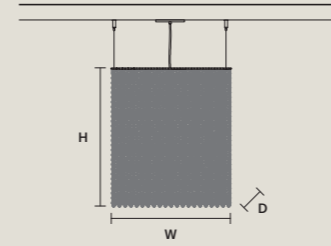

CUBO S/LONG/K

W	50 cm / 19.70"
D	25 cm / 9.80"
H	40 cm / 15.70"

STANDARD LIGHTING
12xE12x40 W MAX (NOT INCL.)

CUBO S/LONG/L

W	50 cm / 19.70"
D	25 cm / 9.80"
H	60 cm / 23.60"

STANDARD LIGHTING
12xE12x40 W MAX (NOT INCL.)