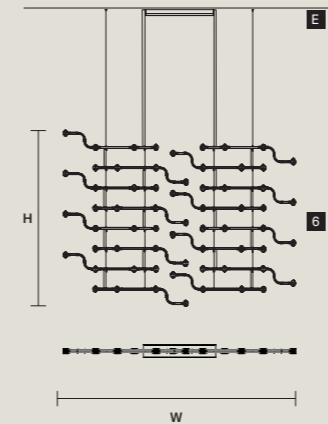

MODULES
6 ×8

CANOPY
E ×1
W 70 cm / 27.60"
D 15 cm / 5.90"
H 6 cm / 2.40"

CABLES
×4 SINGLE STEEL CABLES

**RAQAM N2
BASIC BATCH A16
MODULO 6 × 16**

W 225 cm / 88.60"
H 155 cm / 61.00"
■ 28 kg / 61.60 lb

INTEGRATED LED LIGHTING
128 LED LIGHTS CRI>85
3000 K – 192 W
24960 NOMINAL LM