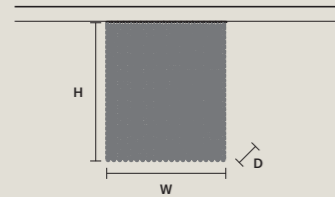

CUBO PL/LONG/L

W	50 cm / 19.70"
D	25 cm / 9.80"
H	60 cm / 23.60"
STANDARD LIGHTING	
12×E12×40 W MAX (NOT INCL.)