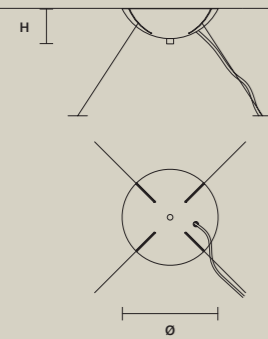

SINGLE CANOPY

SIZE	
Ø	18 cm / 7.10"
H	6 cm / 2.40"

FINISHINGS
● V90

PRODUCT NAME
PALLADIO S 10/90/18 RD
PALLADIO S 12/60/18 SQ
PALLADIO S 16/90/18 SQ
PALLADIO S 16/120/18 RD