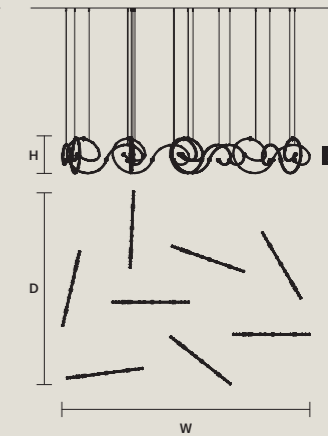

**RAQAM N6
BASIC BATCH A
MODULO 1 × 8**

W 369 cm / 145.30"
D 290 cm / 114.20"
H 57 cm / 22.40"
■ 27 kg / 59.40 lb

INTEGRATED LED LIGHTING
64 LED LIGHTS CRI>85
3000 K – 96 W
12480 NOMINAL LM