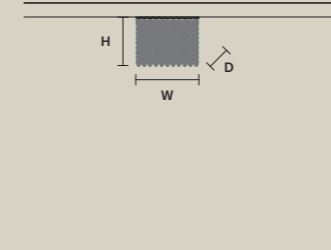

CUBO PL/SQUARE/ SMALL 80

W 12,5 cm / 4.90"
D 12,5 cm / 4.90"
H 80 cm / 31.50"

STANDARD LIGHTING
3xE14x10 W MAX (NOT INCL.)

CUBO PL/SQUARE/MEDIUM 20

W 25 cm / 9.80"
D 25 cm / 9.80"
H 20 cm / 7.90"

STANDARD LIGHTING
4xE14x10 W MAX (NOT INCL.)