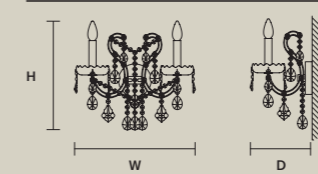

AQABA A 2/44/37

W 44 cm / 17.30"
D 20 cm / 7.90"
H 37 cm / 14.60"
■ 2 kg / 4.40 lb

STANDARD LIGHTING
2×E14×10 W MAX (NOT INCL.)

INTEGRATED LED LIGHTING
RGB-W 2×LED SOURCE - 17 W TOT
DW 2×LED SOURCE - 16,2 W TOT