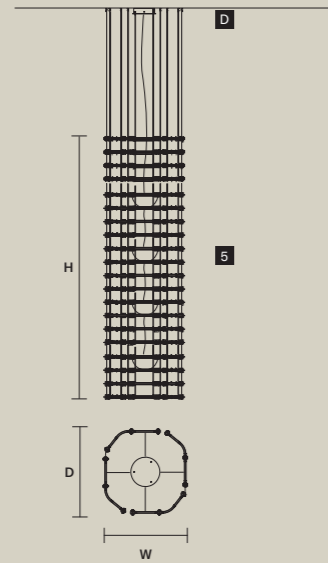

RAQAM O1
COMPOSITION
BASIC BATCH B × 5

W 93,5 cm / 36.80"
D 93,5 cm / 36.80"
H 250 cm / 98.40"
■ 135 kg / 297.00 lb

INTEGRATED LED LIGHTING
480 LED LIGHTS CRI>85
3000 K – 720 W
93600 NOMINAL LM