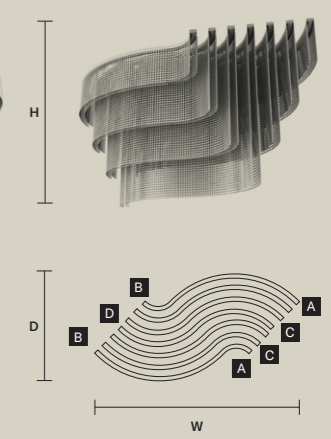

GALASSIA O1 SNG		CE	
W	201 cm / 79.10"		
D	201 cm / 79.10"		
H	100 cm / 39.40"		
■	80 kg / 176.00 lb		
STANDARD INTEGRATED LED LIGHTING			
	93,6 W CRI>95		
	3000 K – 12051 NOMINAL LM		
ON REQUEST			
	93,6 W CRI>95		
	2700 K – 11448 NOMINAL LM		

GALASSIA O1 TPL		CE	
W	362 cm / 142.50"		
D	201 cm / 79.10"		
H	100 cm / 39.40"		
■	170 kg / 374.00 lb		
STANDARD INTEGRATED LED LIGHTING			
	204 W CRI>95		
	3000 K – 26265 NOMINAL LM		
ON REQUEST			
	204 W CRI>95		
	2700 K – 24951 NOMINAL LM		

GALASSIA O3 SNG		CE	
W	257 cm / 101.20"		
D	156 cm / 61.40"		
H	25 cm / 9.80"		
■	40 kg / 88.00 lb		
STANDARD INTEGRATED LED LIGHTING			
	79,2 W CRI>95		
	3000 K – 10197 NOMINAL LM		
ON REQUEST			
	79,2 W CRI>95		
	2700 K – 9687 NOMINAL LM		

GALASSIA Q1 SNG		CE	
W	227 cm / 89.40"		
D	126 cm / 49.60"		
H	100 cm / 39.40"		
■	80 kg / 176.00 lb		
STANDARD INTEGRATED LED LIGHTING			
	96,8 W CRI>95		
	3000 K – 12462 NOMINAL LM		
ON REQUEST			
	96,8 W CRI>95		
	2700 K – 11838 NOMINAL LM		

GALASSIA R1 DBL		CE	
W	486 cm / 191.30"		
D	202 cm / 79.50"		
H	100 cm / 39.40"		
■	440 kg / 968.00 lb		
STANDARD INTEGRATED LED LIGHTING			
	601,6 W CRI>95		
	3000 K – 77404 NOMINAL LM		
ON REQUEST			
	601,6 W CRI>95		
	2700 K – 73533 NOMINAL LM		

GALASSIA R2 SNG		CE	
W	229 cm / 90.20"		
D	116 cm / 45.70"		
H	100 cm / 39.40"		
■	110 kg / 242.00 lb		
STANDARD INTEGRATED LED LIGHTING			
	150,4 W CRI>95		
	3000 K – 19363 NOMINAL LM		
ON REQUEST			
	150,4 W CRI>95		
	2700 K – 18394 NOMINAL LM		

MODULES	
A	OUTSIDE H50 36 × CORNER 20x20
B	INSIDE H50 4 × CORNER 20x20 2 × STRAIGHT 100 2 × STRAIGHT 50
DRIVER	
	1 × RECESSED

MODULES	
A	COMBO A H50 (x4) 12 × CORNER 20x20 2 × STRAIGHT 100 4 × STRAIGHT 50
B	COMBO B H100 (x2) 4 × CORNER 20x20 2 × STRAIGHT 50
C	COMBO C H100 (x1) 4 × CORNER 20x20 2 × STRAIGHT 100
DRIVER	
	2 × RECESSED

MODULES	
A	OUTSIDE H50 12 × CORNER 20x20 8 × ARCH 50
B	INSIDE H100 4 × ARCH 50
DRIVER	
	1 × RECESSED

MODULES	
A	OUTSIDE H50 20 × CORNER 20x20 16 × ARCH 50
B	INSIDE H100 4 × ARCH 50 4 × STRAIGHT 100
DRIVER	
	2 × RECESSED

MODULES	
	4 × CORNER 20x20 4 × STRAIGHT 50 4 × ARCH 50 4 × ARCH 75
DRIVER	
	1 × RECESSED

MODULES	
A	OUTSIDE H50 4 × ARCH 125 4 × STRAIGHT 100
B	INSIDE H100 4 × ARCH 50 2 × STRAIGHT 50
DRIVER	
	1 × RECESSED

MODULES	
A	COMBO A H25 8 × ARCH 200 8 × ARCH 50
B	COMBO B H50 8 × ARCH 175 8 × ARCH 75
C	COMBO C H75 8 × ARCH 150 8 × ARCH 100
D	COMBO D H100 8 × ARCH 125
DRIVER	
	2 × RECESSED

MODULES	
A	COMBO A H25 2 × ARCH 200 2 × ARCH 50
B	COMBO B H50 2 × ARCH 175 2 × ARCH 75
C	COMBO C H75 2 × ARCH 150 2 × ARCH 100
D	COMBO D H100 2 × ARCH 125
DRIVER	
	1 × RECESSED