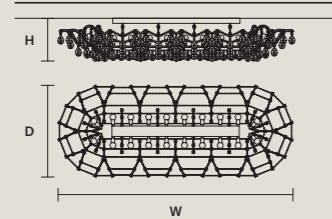

AQABA PL 20/180/37 OV

W 180 cm / 70.90"
D 73 cm / 28.70"
H 37 cm / 14.60"
■ 40 kg / 88.00 lb

STANDARD LIGHTING
20×E12×40 W MAX (NOT INCL.)

INTEGRATED LED LIGHTING
RGB-W 20×LED SOURCE - 170 W TOT
DW 20×LED SOURCE - 162 W TOT