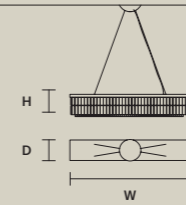

STANDARD LIGHTING

5×E27×20 W MAX (NOT INCL.)
* BULB MAX Ø 45 mm / 1.80"

PALLADIO S 6/100/18 LN

W 100 cm / 39.40"
D 17 cm / 6.70"
H 18 cm / 7.10"
■ 10 kg / 22.00 lb

STANDARD LIGHTING

6×E27×20 W MAX (NOT INCL.)
* BULB MAX Ø 45 mm / 1.80"