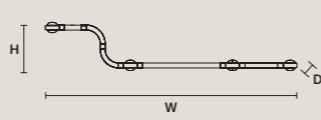

MODULE 6	
w	92 cm / 36.20"
D	5 cm / 2.00"
H	17,5 cm / 6.90"
■	1,5 kg / 3.30 lb
INTEGRATED LED LIGHTING	
8 LED LIGHTS CRI>85 3000 K – 12 W 1560 NOMINAL LM