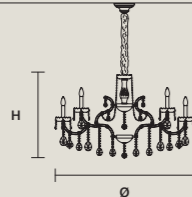

AQABA S 18/105/65

∅ 105 cm / 41.30"
H 65 cm / 25.60"
■ 23 kg / 50.60 lb

STANDARD LIGHTING
18×E12×40 W MAX (NOT INCL.)

INTEGRATED LED LIGHTING
RGB-W 18×LED SOURCE - 153 W TOT
DW 18×LED SOURCE - 145,8 W TOT