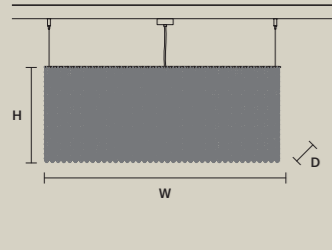

CUBO S/LONG/P

W 100 cm / 39.40"
D 25 cm / 9.80"
H 20 cm / 7.90"

STANDARD LIGHTING
12xE14x10 W MAX (NOT INCL.)

CUBO S/LONG/Q

W 100 cm / 39.40"
D 25 cm / 9.80"
H 40 cm / 15.70"

STANDARD LIGHTING
18xE14x10 W MAX (NOT INCL.)