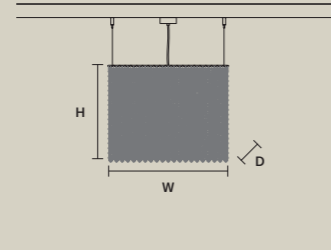

CUBO S/LONG/J

W 50 cm / 19.70"
D 25 cm / 9.80"
H 20 cm / 7.90"

STANDARD LIGHTING
8xE14x10 W MAX (NOT INCL.)

CUBO S/LONG/K

W 50 cm / 19.70"
D 25 cm / 9.80"
H 40 cm / 15.70"

STANDARD LIGHTING
12xE14x10 W MAX (NOT INCL.)