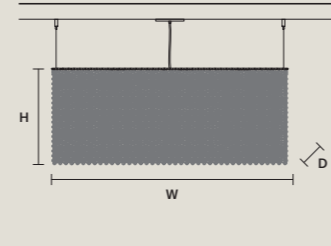

CUBO S/LONG/S

W	100 cm / 39.40"
D	50 cm / 19.70"
H	20 cm / 7.90"

STANDARD LIGHTING
12xE12x40 W MAX (NOT INCL.)

CUBO S/LONG/T

W	100 cm / 39.40"
D	50 cm / 19.70"
H	40 cm / 15.70"

STANDARD LIGHTING
18xE12x40 W MAX (NOT INCL.)