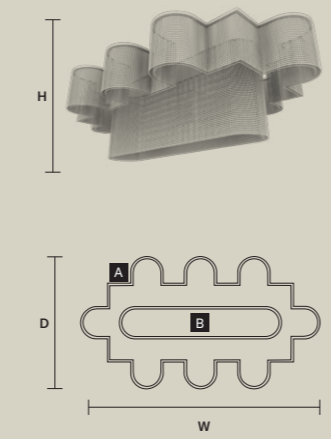

GALASSIA O1 SNG		CE	
W	201 cm / 79.10"		
D	201 cm / 79.10"		
H	100 cm / 39.40"		
■	80 kg / 176.00 lb		
STANDARD INTEGRATED LED LIGHTING			
	93,6 W CRI>95		
	3000 K – 12051 NOMINAL LM		
ON REQUEST			
	93,6 W CRI>95		
	2700 K – 11448 NOMINAL LM		

GALASSIA O1 TPL		CE	
W	362 cm / 142.50"		
D	201 cm / 79.10"		
H	100 cm / 39.40"		
■	170 kg / 374.00 lb		
STANDARD INTEGRATED LED LIGHTING			
	204 W CRI>95		
	3000 K – 26265 NOMINAL LM		
ON REQUEST			
	204 W CRI>95		
	2700 K – 24951 NOMINAL LM		

GALASSIA O3 SNG		CE	
W	257 cm / 101.20"		
D	156 cm / 61.40"		
H	25 cm / 9.80"		
■	40 kg / 88.00 lb		
STANDARD INTEGRATED LED LIGHTING			
	79,2 W CRI>95		
	3000 K – 10197 NOMINAL LM		
ON REQUEST			
	79,2 W CRI>95		
	2700 K – 9687 NOMINAL LM		

GALASSIA Q1 SNG		CE	
W	227 cm / 89.40"		
D	126 cm / 49.60"		
H	100 cm / 39.40"		
■	80 kg / 176.00 lb		
STANDARD INTEGRATED LED LIGHTING			
	96,8 W CRI>95		
	3000 K – 12462 NOMINAL LM		
ON REQUEST			
	96,8 W CRI>95		
	2700 K – 11838 NOMINAL LM		

GALASSIA R1 DBL		CE	
W	486 cm / 191.30"		
D	202 cm / 79.50"		
H	100 cm / 39.40"		
■	440 kg / 968.00 lb		
STANDARD INTEGRATED LED LIGHTING			
	601,6 W CRI>95		
	3000 K – 77404 NOMINAL LM		
ON REQUEST			
	601,6 W CRI>95		
	2700 K – 73533 NOMINAL LM		

GALASSIA R2 SNG		CE	
W	229 cm / 90.20"		
D	116 cm / 45.70"		
H	100 cm / 39.40"		
■	110 kg / 242.00 lb		
STANDARD INTEGRATED LED LIGHTING			
	150,4 W CRI>95		
	3000 K – 19363 NOMINAL LM		
ON REQUEST			
	150,4 W CRI>95		
	2700 K – 18394 NOMINAL LM		

MODULES	
A	OUTSIDE H50 36 × CORNER 20x20
B	INSIDE H50 4 × CORNER 20x20 2 × STRAIGHT 100 2 × STRAIGHT 50
DRIVER	
	1 × RECESSED

MODULES	
A	COMBO A H50 (x4) 12 × CORNER 20x20 2 × STRAIGHT 100 4 × STRAIGHT 50
B	COMBO B H100 (x2) 4 × CORNER 20x20 2 × STRAIGHT 50
C	COMBO C H100 (x1) 4 × CORNER 20x20 2 × STRAIGHT 100
DRIVER	
	2 × RECESSED

MODULES	
A	OUTSIDE H50 12 × CORNER 20x20 8 × ARCH 50
B	INSIDE H100 4 × ARCH 50
DRIVER	
	1 × RECESSED

MODULES	
A	OUTSIDE H50 20 × CORNER 20x20 16 × ARCH 50
B	INSIDE H100 4 × ARCH 50 4 × STRAIGHT 100
DRIVER	
	2 × RECESSED

MODULES	
	4 × CORNER 20x20 4 × STRAIGHT 50 4 × ARCH 50 4 × ARCH 75
DRIVER	
	1 × RECESSED

MODULES	
A	OUTSIDE H50 4 × ARCH 125 4 × STRAIGHT 100
B	INSIDE H100 4 × ARCH 50 2 × STRAIGHT 50
DRIVER	
	1 × RECESSED

MODULES	
A	COMBO A H25 8 × ARCH 200 8 × ARCH 50
B	COMBO B H50 8 × ARCH 175 8 × ARCH 75
C	COMBO C H75 8 × ARCH 150 8 × ARCH 100
D	COMBO D H100 8 × ARCH 125
DRIVER	
	2 × RECESSED

MODULES	
A	COMBO A H25 2 × ARCH 200 2 × ARCH 50
B	COMBO B H50 2 × ARCH 175 2 × ARCH 75
C	COMBO C H75 2 × ARCH 150 2 × ARCH 100
D	COMBO D H100 2 × ARCH 125
DRIVER	
	1 × RECESSED