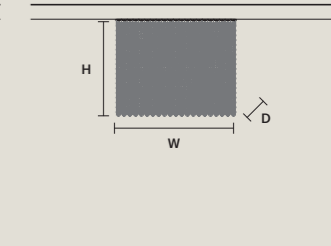

CUBO PL/LONG/A

W	50 cm / 19.70"
D	12,5 cm / 4.90"
H	20 cm / 7.90"

STANDARD LIGHTING
4xE12x40 W MAX (NOT INCL.)

CUBO PL/LONG/B

W	50 cm / 19.70"
D	12,5 cm / 4.90"
H	40 cm / 15.70"

STANDARD LIGHTING
7xE12x40 W MAX (NOT INCL.)