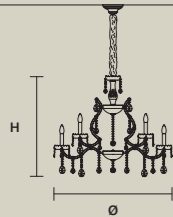

AQABA S 15/90/80

∅ 90 cm / 35.40"
H 80 cm / 31.50"
■ 20 kg / 44.00 lb

STANDARD LIGHTING 15×E14×10 W MAX (NOT INCL.)

INTEGRATED LED LIGHTING RGB-W 15×LED SOURCE - 127,5 W TOT

DW 15×LED SOURCE - 121,5 W TOT