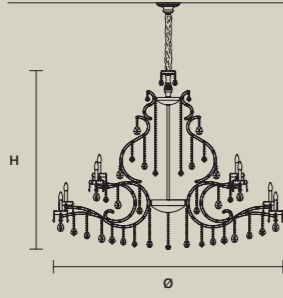

AQABA S 40/200/155

∅ 200 cm / 78.70"
H 155 cm / 61.00"
■ 82 kg / 180.40 lb

STANDARD LIGHTING
40×E14×10 W MAX (NOT INCL.)

INTEGRATED LED LIGHTING
RGB-W 40×LED SOURCE - 340 W TOT
DW 40×LED SOURCE - 324 W TOT