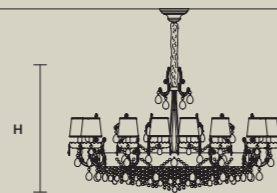

ETERNAL S 21/125/75

∅ 125 cm / 49.20"
H 75 cm / 29.50"
■ 80 kg / 176.00 lb

STANDARD LIGHTING
14×E14×10 W MAX (NOT INCL.)
7×E27×20 W MAX (NOT INCL.)