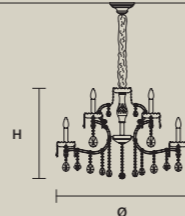

AQABA S 15/88/62

∅ 88 cm / 34.60"
H 62 cm / 24.40"
■ 19 kg / 41.80 lb

STANDARD LIGHTING 15×E14×10 W MAX (NOT INCL.)

INTEGRATED LED LIGHTING RGB-W 15×LED SOURCE - 127,5 W TOT

DW 15×LED SOURCE - 121,5 W TOT