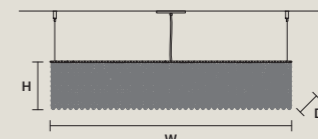

CUBO S/LONG/G	
W 100 cm / 39.40"	
D 12,5 cm / 4.90"	
H 20 cm / 7.90"	
STANDARD LIGHTING	
6×E12×40 W MAX (NOT INCL.)