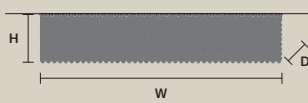

CUBO PL/LONG/G		CE
W	100 cm / 39.40"	
D	12,5 cm / 4.90"	
H	20 cm / 7.90"	
STANDARD LIGHTING		
6×E14×10 W MAX (NOT INCL.)