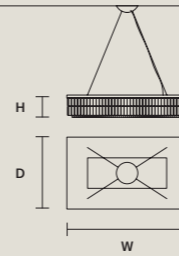

PALLADIO S 16/100/18 RC

W 100 cm / 39.40"
D 60 cm / 23.60"
H 18 cm / 7.10"
■ 27 kg / 59.40 lb

STANDARD LIGHTING
16×E26×60 W MAX (NOT INCL.)
* BULB MAX Ø 45 mm / 1.80"