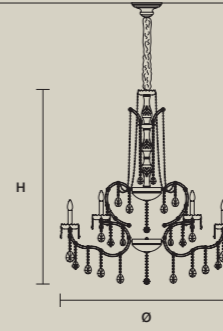

AQABA S 24/120/134

∅ 120 cm / 47.20"
H 134 cm / 52.80"
■ 43 kg / 94.60 lb

STANDARD LIGHTING 24×E14×10 W MAX (NOT INCL.)

INTEGRATED LED LIGHTING RGB-W 24×LED SOURCE - 204 W TOT

DW 24×LED SOURCE - 194,4 W TOT