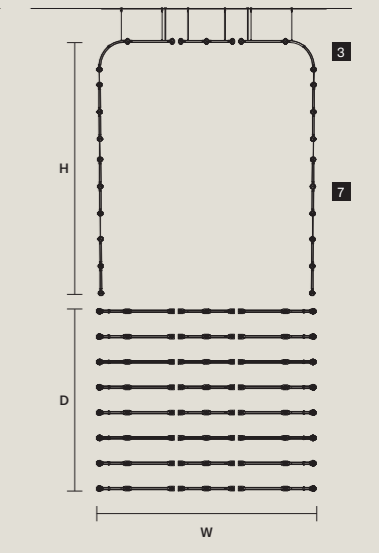

MODULES
1 x 16

CANOPY
RECESSED

CABLES
x16 SINGLE STEEL CABLES

RAQAM R4
BASIC BATCH B
MODULO 3 x 16 + MODULO 7 x 56

W 227 cm / 89.40"
D 191 cm / 75.20"
H 250 cm / 98.40"
■ 84 kg / 184.80 lb

INTEGRATED LED LIGHTING
432 LED LIGHTS CRI>85
3000 K - 648 W
84240 NOMINAL LM