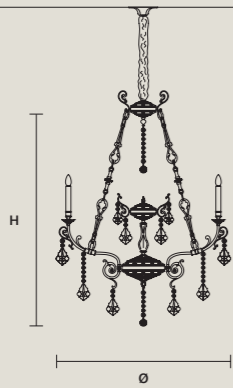

ODESSA S 8/90/120

∅ 90 cm / 35.40"
H 120 cm / 47.20"
■ 24 kg / 52.80 lb

STANDARD LIGHTING
8×E12×40 W MAX (NOT INCL.)