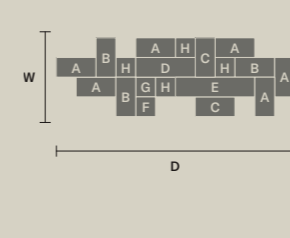

CUBO COMBO PL 300 RC **CE**

W	100 cm / 39.40"
D	300 cm / 118.10"
H	80 cm / 31.50"
■	189 kg / 415.80 lb

STANDARD LIGHTING
195×E14×10 W MAX (NOT INCL.)