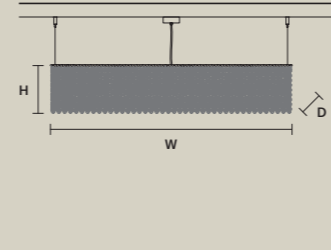

CUBO S/LONG/P

W 100 cm / 39.40"
D 25 cm / 9.80"
H 20 cm / 7.90"

STANDARD LIGHTING
12xE14x10 W MAX (NOT INCL.)