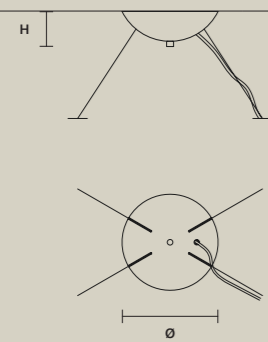

SINGLE CANOPY

SIZE	
Ø	18 cm / 7.10"
H	6 cm / 2.40"

FINISHINGS
● V90

PRODUCT NAME
PALLADIO S 12/103/18 OV
PALLADIO S 16/100/18 RC
PALLADIO S 16/150/18 OV
PALLADIO S 20/150/18 RC
PALLADIO S 22/200/18 OV
PALLADIO S 24/120/18 SQ
PALLADIO S 26/200/18 RC