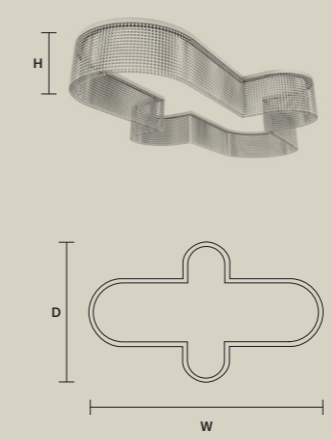

GALASSIA O1 SNG		CE	
W	201 cm / 79.10"		
D	201 cm / 79.10"		
H	100 cm / 39.40"		
■	80 kg / 176.00 lb		
STANDARD INTEGRATED LED LIGHTING			
	93,6 W CRI>95		
	3000 K – 12051 NOMINAL LM		
ON REQUEST			
	93,6 W CRI>95		
	2700 K – 11448 NOMINAL LM		

GALASSIA O1 TPL		CE	
W	362 cm / 142.50"		
D	201 cm / 79.10"		
H	100 cm / 39.40"		
■	170 kg / 374.00 lb		
STANDARD INTEGRATED LED LIGHTING			
	204 W CRI>95		
	3000 K – 26265 NOMINAL LM		
ON REQUEST			
	204 W CRI>95		
	2700 K – 24951 NOMINAL LM		

GALASSIA O3 SNG		CE	
W	257 cm / 101.20"		
D	156 cm / 61.40"		
H	25 cm / 9.80"		
■	40 kg / 88.00 lb		
STANDARD INTEGRATED LED LIGHTING			
	79,2 W CRI>95		
	3000 K – 10197 NOMINAL LM		
ON REQUEST			
	79,2 W CRI>95		
	2700 K – 9687 NOMINAL LM		

GALASSIA Q1 SNG		CE	
W	227 cm / 89.40"		
D	126 cm / 49.60"		
H	100 cm / 39.40"		
■	80 kg / 176.00 lb		
STANDARD INTEGRATED LED LIGHTING			
	96,8 W CRI>95		
	3000 K – 12462 NOMINAL LM		
ON REQUEST			
	96,8 W CRI>95		
	2700 K – 11838 NOMINAL LM		

GALASSIA R1 DBL		CE	
W	486 cm / 191.30"		
D	202 cm / 79.50"		
H	100 cm / 39.40"		
■	440 kg / 968.00 lb		
STANDARD INTEGRATED LED LIGHTING			
	601,6 W CRI>95		
	3000 K – 77404 NOMINAL LM		
ON REQUEST			
	601,6 W CRI>95		
	2700 K – 73533 NOMINAL LM		

GALASSIA R2 SNG		CE	
W	229 cm / 90.20"		
D	116 cm / 45.70"		
H	100 cm / 39.40"		
■	110 kg / 242.00 lb		
STANDARD INTEGRATED LED LIGHTING			
	150,4 W CRI>95		
	3000 K – 19363 NOMINAL LM		
ON REQUEST			
	150,4 W CRI>95		
	2700 K – 18394 NOMINAL LM		

MODULES	
A	OUTSIDE H50 36 × CORNER 20x20
B	INSIDE H50 4 × CORNER 20x20 2 × STRAIGHT 100 2 × STRAIGHT 50
DRIVER	
	1 × RECESSED

MODULES	
A	COMBO A H50 (x4) 12 × CORNER 20x20 2 × STRAIGHT 100 4 × STRAIGHT 50
B	COMBO B H100 (x2) 4 × CORNER 20x20 2 × STRAIGHT 50
C	COMBO C H100 (x1) 4 × CORNER 20x20 2 × STRAIGHT 100
DRIVER	
	2 × RECESSED

MODULES	
A	OUTSIDE H50 12 × CORNER 20x20 8 × ARCH 50
B	INSIDE H100 4 × ARCH 50
DRIVER	
	1 × RECESSED

MODULES	
A	OUTSIDE H50 20 × CORNER 20x20 16 × ARCH 50
B	INSIDE H100 4 × ARCH 50 4 × STRAIGHT 100
DRIVER	
	2 × RECESSED

MODULES	
	4 × CORNER 20x20 4 × STRAIGHT 50 4 × ARCH 50 4 × ARCH 75
DRIVER	
	1 × RECESSED

MODULES	
A	OUTSIDE H50 4 × ARCH 125 4 × STRAIGHT 100
B	INSIDE H100 4 × ARCH 50 2 × STRAIGHT 50
DRIVER	
	1 × RECESSED

MODULES	
A	COMBO A H25 8 × ARCH 200 8 × ARCH 50
B	COMBO B H50 8 × ARCH 175 8 × ARCH 75
C	COMBO C H75 8 × ARCH 150 8 × ARCH 100
D	COMBO D H100 8 × ARCH 125
DRIVER	
	2 × RECESSED

MODULES	
A	COMBO A H25 2 × ARCH 200 2 × ARCH 50
B	COMBO B H50 2 × ARCH 175 2 × ARCH 75
C	COMBO C H75 2 × ARCH 150 2 × ARCH 100
D	COMBO D H100 2 × ARCH 125
DRIVER	
	1 × RECESSED