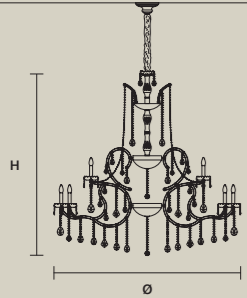

AQABA S 36/165/160

∅ 165 cm / 65.00"
H 160 cm / 63.00"
■ 90 kg / 198.00 lb

STANDARD LIGHTING
36×E14×10 W MAX (NOT INCL.)

INTEGRATED LED LIGHTING
RGB-W 36×LED SOURCE - 306 W TOT
DW 36×LED SOURCE - 291,6 W TOT