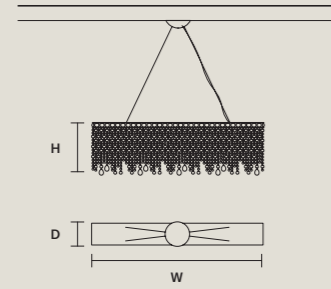

Nuage

Galvanised metal frame.
Clear glass or clear crystal
pendants. Traditional lighting.

FINISHINGS

PENDANTS

DIMMING CONTROL

Only with
dimmable bulbs

NUAGE S 6/124/40

W	124 cm / 48.80"
D	15 cm / 5.90"
H	40 cm / 15.70"
■	17 kg / 37.40 lb

STANDARD LIGHTING

6×E12×40 W MAX (NOT INCL.)