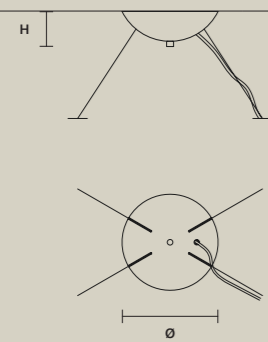

SINGLE CANOPY

SIZE	
Ø	18 cm / 7.10"
H	6 cm / 2.40"

FINISHINGS
● V87

PRODUCT NAME
ROYALE S 24/120/50 OV
ROYALE S 36/155/50 OV