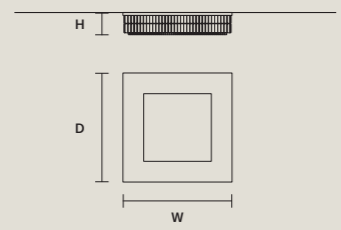

PALLADIO
PL 16/90/18 SQ

W	90 cm / 35.40"
D	90 cm / 35.40"
H	18 cm / 7.10"
■	31 kg / 68.20 lb

STANDARD LIGHTING
16×E26×60 W MAX (NOT INCL.)*
* BULB MAX Ø 45 mm / 1.80"