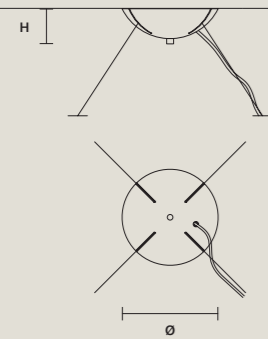

SINGLE CANOPY

SIZE	
Ø	18 cm / 7.10"
H	6 cm / 2.40"

FINISHINGS
● G04

PRODUCT NAME
CRISTALLE S 12/100/40 RD

SINGLE CANOPY

SIZE	
Ø	18 cm / 7.10"
H	6 cm / 2.40"

FINISHINGS
● G04

PRODUCT NAME
CRISTALLE S 4/80/30 OV
CRISTALLE S 5/100/35 OV
CRISTALLE S 6/120/40 OV