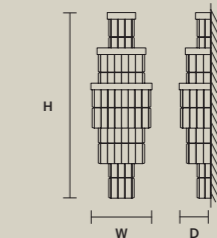

STANDARD LIGHTING
2×E14×10 W MAX (NOT INCL.)*

PALLADIO
A 4/22/70

W 22 cm / 8.70"
D 14 cm / 5.50"
H 70 cm / 27.60"
■ 4,5 kg / 9.90 lb

STANDARD LIGHTING
4×E14×10 W MAX (NOT INCL.)*

SINGLE CANOPIES

SINGLE CANOPY