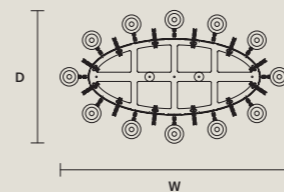

STANDARD LIGHTING

12×E12×40 W MAX (NOT INCL.)
12×E26×60 W MAX (NOT INCL.)