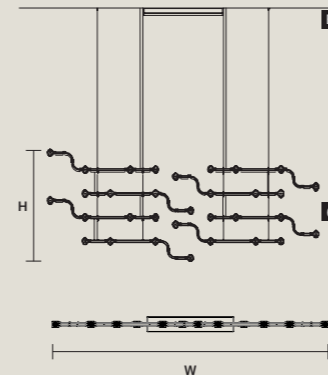

MODULES
7 ×10

CANOPY
E ×1
W 70 cm / 27.60"
D 15 cm / 5.90"
H 6 cm / 2.40"

CABLES
×4 SINGLE STEEL CABLES

**RAQAM N2
BASIC BATCH A8
MODULO 6 × 8**

W 225 cm / 88.60"
H 76 cm / 29.90"
■ 16 kg / 35.20 lb

INTEGRATED LED LIGHTING
64 LED LIGHTS CRI>85
3000 K – 96 W
12480 NOMINAL LM