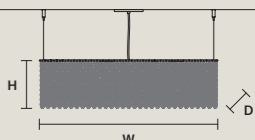

CUBO S/LONG/D	
W 75 cm / 29.50"	
D 12,5 cm / 4.90"	
H 20 cm / 7.90"	
STANDARD LIGHTING	
5×E12×40 W MAX (NOT INCL.)