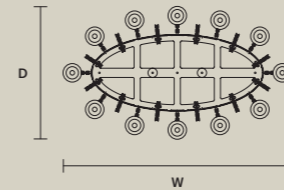

ETERNAL S 24/152/65

W 152 cm / 59.80"
D 86 cm / 33.90"
H 65 cm / 25.60"
■ 43 kg / 94.60 lb

STANDARD LIGHTING
12×E14×10 W MAX (NOT INCL.)
12×E27×20 W MAX (NOT INCL.)