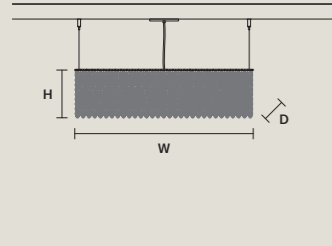

CUBO S/LONG/M

W	75 cm / 29.50"
D	25 cm / 9.80"
H	20 cm / 7.90"

STANDARD LIGHTING
9xE12x40 W MAX (NOT INCL.)