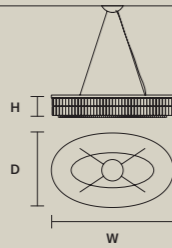

STANDARD LIGHTING

12×E27×20 W MAX (NOT INCL.)
* BULB MAX Ø 45 mm / 1.80"