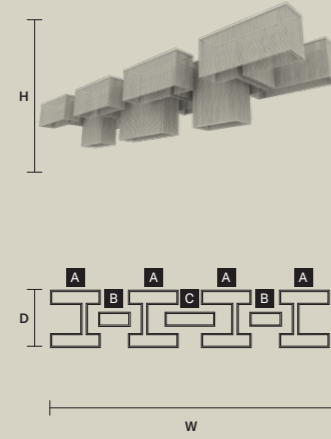

GALASSIA O1 SNG		CE	
W	201 cm / 79.10"		
D	201 cm / 79.10"		
H	100 cm / 39.40"		
■	80 kg / 176.00 lb		
STANDARD INTEGRATED LED LIGHTING			
	93,6 W CRI>95		
	3000 K – 12051 NOMINAL LM		
ON REQUEST			
	93,6 W CRI>95		
	2700 K – 11448 NOMINAL LM		

GALASSIA O1 TPL		CE	
W	362 cm / 142.50"		
D	201 cm / 79.10"		
H	100 cm / 39.40"		
■	170 kg / 374.00 lb		
STANDARD INTEGRATED LED LIGHTING			
	204 W CRI>95		
	3000 K – 26265 NOMINAL LM		
ON REQUEST			
	204 W CRI>95		
	2700 K – 24951 NOMINAL LM		

GALASSIA O3 SNG		CE	
W	257 cm / 101.20"		
D	156 cm / 61.40"		
H	25 cm / 9.80"		
■	40 kg / 88.00 lb		
STANDARD INTEGRATED LED LIGHTING			
	79,2 W CRI>95		
	3000 K – 10197 NOMINAL LM		
ON REQUEST			
	79,2 W CRI>95		
	2700 K – 9687 NOMINAL LM		

GALASSIA Q1 SNG		CE	
W	227 cm / 89.40"		
D	126 cm / 49.60"		
H	100 cm / 39.40"		
■	80 kg / 176.00 lb		
STANDARD INTEGRATED LED LIGHTING			
	96,8 W CRI>95		
	3000 K – 12462 NOMINAL LM		
ON REQUEST			
	96,8 W CRI>95		
	2700 K – 11838 NOMINAL LM		

GALASSIA R1 DBL		CE	
W	486 cm / 191.30"		
D	202 cm / 79.50"		
H	100 cm / 39.40"		
■	440 kg / 968.00 lb		
STANDARD INTEGRATED LED LIGHTING			
	601,6 W CRI>95		
	3000 K – 77404 NOMINAL LM		
ON REQUEST			
	601,6 W CRI>95		
	2700 K – 73533 NOMINAL LM		

GALASSIA R2 SNG		CE	
W	229 cm / 90.20"		
D	116 cm / 45.70"		
H	100 cm / 39.40"		
■	110 kg / 242.00 lb		
STANDARD INTEGRATED LED LIGHTING			
	150,4 W CRI>95		
	3000 K – 19363 NOMINAL LM		
ON REQUEST			
	150,4 W CRI>95		
	2700 K – 18394 NOMINAL LM		

MODULES	
A	OUTSIDE H50 36 × CORNER 20x20
B	INSIDE H50 4 × CORNER 20x20 2 × STRAIGHT 100 2 × STRAIGHT 50
DRIVER	
	1 × RECESSED

MODULES	
A	COMBO A H50 (x4) 12 × CORNER 20x20 2 × STRAIGHT 100 4 × STRAIGHT 50
B	COMBO B H100 (x2) 4 × CORNER 20x20 2 × STRAIGHT 50
C	COMBO C H100 (x1) 4 × CORNER 20x20 2 × STRAIGHT 100
DRIVER	
	2 × RECESSED

MODULES	
A	OUTSIDE H50 12 × CORNER 20x20 8 × ARCH 50
B	INSIDE H100 4 × ARCH 50
DRIVER	
	1 × RECESSED

MODULES	
A	OUTSIDE H50 20 × CORNER 20x20 16 × ARCH 50
B	INSIDE H100 4 × ARCH 50 4 × STRAIGHT 100
DRIVER	
	2 × RECESSED

MODULES	
	4 × CORNER 20x20 4 × STRAIGHT 50 4 × ARCH 50 4 × ARCH 75
DRIVER	
	1 × RECESSED

MODULES	
A	OUTSIDE H50 4 × ARCH 125 4 × STRAIGHT 100
B	INSIDE H100 4 × ARCH 50 2 × STRAIGHT 50
DRIVER	
	1 × RECESSED

MODULES	
A	COMBO A H25 8 × ARCH 200 8 × ARCH 50
B	COMBO B H50 8 × ARCH 175 8 × ARCH 75
C	COMBO C H75 8 × ARCH 150 8 × ARCH 100
D	COMBO D H100 8 × ARCH 125
DRIVER	
	2 × RECESSED

MODULES	
A	COMBO A H25 2 × ARCH 200 2 × ARCH 50
B	COMBO B H50 2 × ARCH 175 2 × ARCH 75
C	COMBO C H75 2 × ARCH 150 2 × ARCH 100
D	COMBO D H100 2 × ARCH 125
DRIVER	
	1 × RECESSED