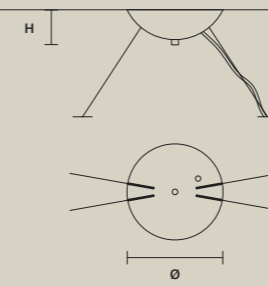

SINGLE CANOPIES

SINGLE CANOPY

SIZE	
Ø	18 cm / 7.10"
H	6 cm / 2.40"

FINISHINGS
● V90

PRODUCT NAME
PALLADIO S 5/80/18 LN
PALLADIO S 6/100/18 LN
PALLADIO S 7/120/18 LN