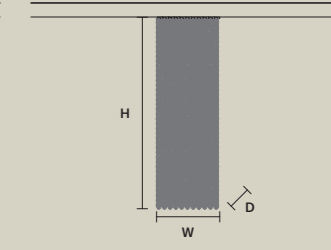

CUBO PL/SQUARE/MEDIUM 80

W 25 cm / 9.80"
D 25 cm / 9.80"
H 80 cm / 31.50"

STANDARD LIGHTING
10xE14x10 W MAX (NOT INCL.)