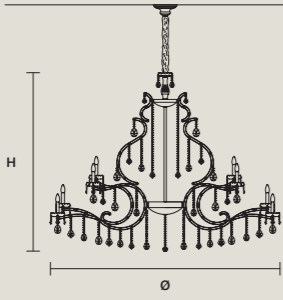

AQABA S 40/200/155

∅ 200 cm / 78.70"
H 155 cm / 61.00"
■ 82 kg / 180.40lb

STANDARD LIGHTING **CE**
40×E12×40 W MAX (NOT INCL.)

INTEGRATED LED LIGHTING **CE**
RGB-W 40×LED SOURCE - 340 W TOT
DW 40×LED SOURCE - 324 W TOT