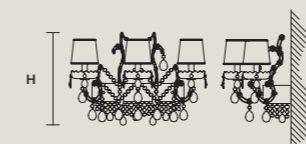

DISCOVER MORE

SINGLE CANOPIES

SINGLE CANOPY

SIZE		FRAME FINISHINGS	CANOPY FINISHINGS	PRODUCT NAME
ø	16,5 cm / 6.50"	G03+F01	G03	ETERNAL S 13/80/70
H	8 cm / 3.10"	G04+F02	G04	ETERNAL S 18/700/70
				ETERNAL S 21/125/75
				ETERNAL S 24/152/65
				ETERNAL S 32/200/65