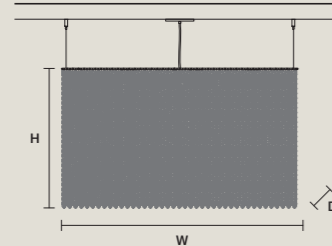

CUBO S/LONG/Q

W	100 cm / 39.40"
D	25 cm / 9.80"
H	40 cm / 15.70"

STANDARD LIGHTING
18xE12x40 W MAX (NOT INCL.)

CUBO S/LONG/R

W	100 cm / 39.40"
D	25 cm / 9.80"
H	60 cm / 23.60"

STANDARD LIGHTING
18xE12x40 W MAX (NOT INCL.)