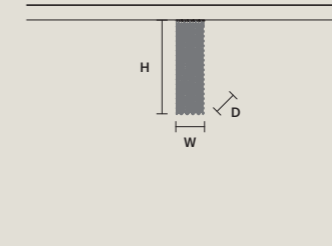

CUBO PL/SQUARE/SMALL 20

W	12,5 cm / 4.90"
D	12,5 cm / 4.90"
H	20 cm / 7.90"

STANDARD LIGHTING
1xE12x40 W MAX (NOT INCL.)

CUBO PL/SQUARE/SMALL 40

W	12,5 cm / 4.90"
D	12,5 cm / 4.90"
H	40 cm / 15.70"

STANDARD LIGHTING
1xE12x40 W MAX (NOT INCL.)