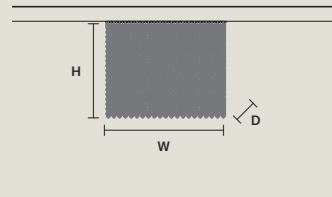

CUBO PL/LONG/K

W	50 cm / 19.70"
D	25 cm / 9.80"
H	40 cm / 15.70"
STANDARD LIGHTING	
12×E12×40 W MAX (NOT INCL.)