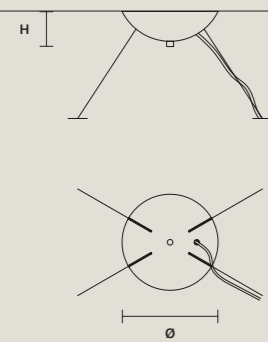

SINGLE CANOPY

SIZE	
Ø	18 cm / 7.10"
H	6 cm / 2.40"

FINISHINGS
● G04

PRODUCT NAME
CRISTALLE S 12/100/40 RD

SINGLE CANOPY

SIZE	
Ø	18 cm / 7.10"
H	6 cm / 2.40"

FINISHINGS
● G04

PRODUCT NAME
CRISTALLE S 4/80/30 OV
CRISTALLE S 5/100/35 OV
CRISTALLE S 6/120/40 OV