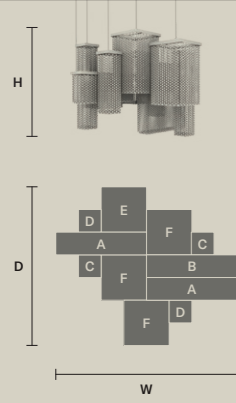

CUBO COMBO S100 SQ

W 100 cm / 39.40"
D 87,5 cm / 34.40"
H 80 cm / 31.50"
■ 60 kg / 132.00 lb

STANDARD LIGHTING
48×E14×10 W MAX (NOT INCL.)