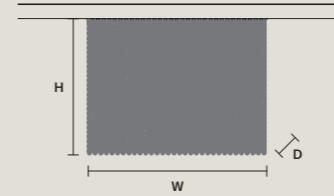

CUBO PL/LONG/O

W	75 cm / 29.50"
D	25 cm / 9.80"
H	60 cm / 23.60"
STANDARD LIGHTING	
17×E12×40 W MAX (NOT INCL.)