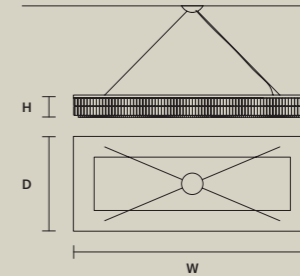

STANDARD LIGHTING

26×E27×20 W MAX (NOT INCL.)
* BULB MAX Ø 45 mm / 1.80"