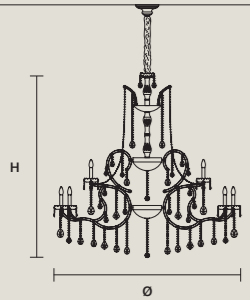

AQABA S 36/165/160

∅ 165 cm / 65.00"
H 160 cm / 63.00"
■ 90 kg / 198.00 lb

STANDARD LIGHTING **CE**
36×E12×40 W MAX (NOT INCL.)

INTEGRATED LED LIGHTING **CE**
RGB-W 36×LED SOURCE - 306 W TOT
DW 36×LED SOURCE - 291,6 W TOT