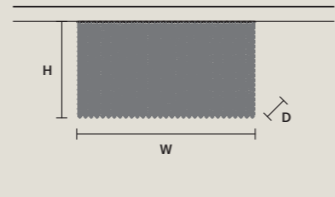

CUBO PL/LONG/N

W	75 cm / 29.50"
D	25 cm / 9.80"
H	40 cm / 15.70"
STANDARD LIGHTING	
17×E12×40 W MAX (NOT INCL.)