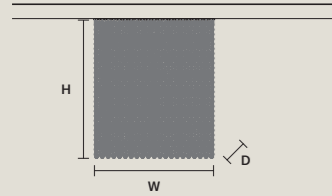

CUBO PL/LONG/C

W	50 cm / 19.70"
D	12,5 cm / 4.90"
H	60 cm / 23.60"
STANDARD LIGHTING	
7×E12×40 W MAX (NOT INCL.)