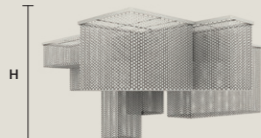

CUBO COMBO PL 175 SQ

W	175 cm / 68.90"
D	175 cm / 68.90"
H	80 cm / 31.50"
■	118 kg / 259.60 lb

STANDARD LIGHTING
107×E12×40 W MAX (NOT INCL.)