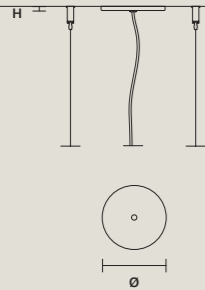

SINGLE CANOPY

SIZE		FINISHINGS	PRODUCT NAME
Ø	12 cm / 4.70"	● G04	CUBO S/SQUARE/MEDIUM 20
H	0,8 cm / 0.30"		CUBO S/SQUARE/MEDIUM 40
			CUBO S/SQUARE/MEDIUM 60
			CUBO S/SQUARE/MEDIUM 80
			CUBO S/SQUARE/LARGE 20
			CUBO S/SQUARE/LARGE 40
			CUBO S/LONG/A
			CUBO S/LONG/B
			CUBO S/LONG/C
			CUBO S/LONG/D
			CUBO S/LONG/E
			CUBO S/LONG/F
			CUBO S/LONG/G
			CUBO S/LONG/H
			CUBO S/LONG/I
			CUBO S/LONG/J
			CUBO S/LONG/K
			CUBO S/LONG/L
			CUBO S/LONG/M
			CUBO S/LONG/N
			CUBO S/LONG/O
			CUBO S/LONG/P
			CUBO S/LONG/Q
			CUBO S/LONG/R
			CUBO S/LONG/S
			CUBO S/LONG/T