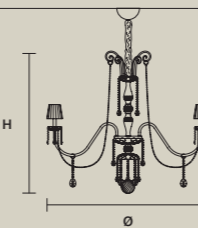

STANDARD LIGHTING
16×E14×10 W MAX (NOT INCL.)

DIAMOND A 2/48/42

w 48 cm / 18.90"
D 21 cm / 8.30"
H 42 cm / 16.50"
■ 2,5 kg / 5.50 lb

STANDARD LIGHTING
2×E14×10 W MAX (NOT INCL.)

DISCOVER MORE

SINGLE CANOPIES