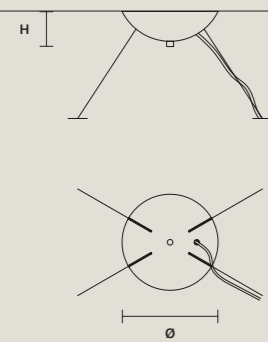

SINGLE CANOPY

SIZE	
Ø	18 cm / 7.10"
H	6 cm / 2.40"

FINISHINGS
● V87

PRODUCT NAME
ROYALE S 24/120/50 OV
ROYALE S 36/155/50 OV