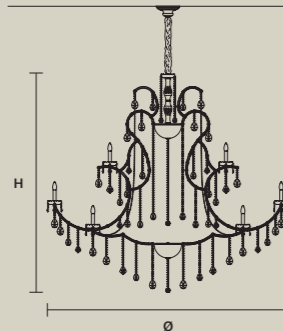

AQABA S 56/210/190

∅ 210 cm / 82.70"
H 190 cm / 74.80"
■ 132 kg / 290.40 lb

STANDARD LIGHTING
56×E14×10 W MAX (NOT INCL.)

INTEGRATED LED LIGHTING
RGB-W 56×LED SOURCE - 476 W TOT
DW 56×LED SOURCE - 453,6 W TOT