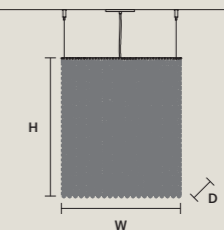

CUBO S/LONG/C	
W 50 cm / 19.70"	
D 12,5 cm / 4.90"	
H 60 cm / 23.60"	
STANDARD LIGHTING	
7×E12×40 W MAX (NOT INCL.)