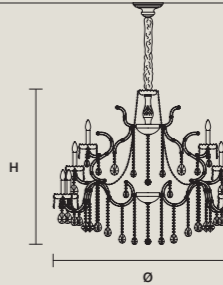

AQABA S 32/130/105

∅ 130 cm / 51.20"
H 105 cm / 41.30"
■ 53 kg / 116.60 lb

STANDARD LIGHTING
32×E12×40 W MAX (NOT INCL.)

INTEGRATED LED LIGHTING
RGB-W 32×LED SOURCE - 272 W TOT
DW 32×LED SOURCE - 259,2 W TOT