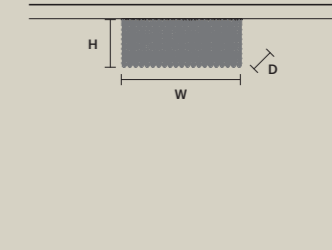

CUBO PL/SQUARE/LARGE 40

W 50 cm / 19.70"
D 50 cm / 19.70"
H 40 cm / 15.70"

STANDARD LIGHTING
12xE14x10 W MAX (NOT INCL.)

CUBO PL/LONG/A

W 50 cm / 19.70"
D 12,5 cm / 4.90"
H 20 cm / 7.90"

STANDARD LIGHTING
4xE14x10 W MAX (NOT INCL.)