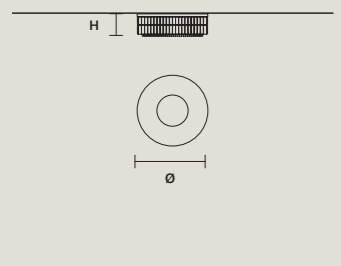

PALLADIO
PL 8/60/18 RD

∅	60 cm / 23.60"
H	18 cm / 7.10"
■	14 kg / 30.80 lb

STANDARD LIGHTING
8×E26×60 W MAX (NOT INCL.)*
* BULB MAX Ø 45 mm / 1.80"