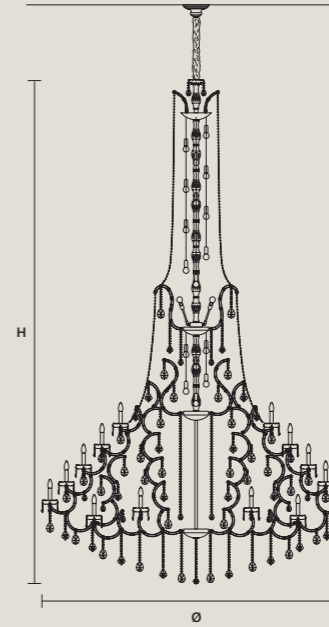

STANDARD LIGHTING **CE**
 70×E12×40 W MAX (NOT INCL.)

INTEGRATED LED LIGHTING **CE**
 RGB-W 70×LED SOURCE - 595 W TOT
 DW 70×LED SOURCE - 567 W TOT

AQABA S 116/245/400

∅ 245 cm / 96.50"
 H 400 cm / 157.50"
 ■ 200 kg / 440.00 lb

STANDARD LIGHTING **CE**
 116×E12×40 W MAX (NOT INCL.)

INTEGRATED LED LIGHTING **CE**
 RGB-W 116×LED SOURCE - 986 W TOT
 DW 116×LED SOURCE - 939,6 W TOT

AQABA S 56/185/230

∅ 185 cm / 72.80"
 H 230 cm / 90.60"
 ■ 103 kg / 226.60 lb