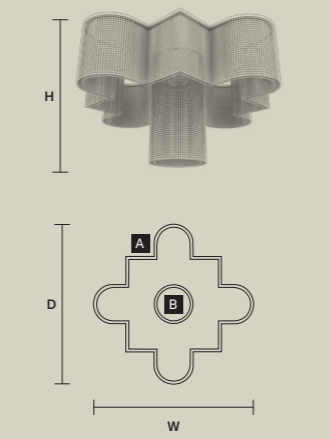

GALASSIA O1 SNG		CE	
W	201 cm / 79.10"		
D	201 cm / 79.10"		
H	100 cm / 39.40"		
■	80 kg / 176.00 lb		
STANDARD INTEGRATED LED LIGHTING			
	93,6 W CRI>95		
	3000 K – 12051 NOMINAL LM		
ON REQUEST			
	93,6 W CRI>95		
	2700 K – 11448 NOMINAL LM		

GALASSIA O1 TPL		CE	
W	362 cm / 142.50"		
D	201 cm / 79.10"		
H	100 cm / 39.40"		
■	170 kg / 374.00 lb		
STANDARD INTEGRATED LED LIGHTING			
	204 W CRI>95		
	3000 K – 26265 NOMINAL LM		
ON REQUEST			
	204 W CRI>95		
	2700 K – 24951 NOMINAL LM		

GALASSIA O3 SNG		CE	
W	257 cm / 101.20"		
D	156 cm / 61.40"		
H	25 cm / 9.80"		
■	40 kg / 88.00 lb		
STANDARD INTEGRATED LED LIGHTING			
	79,2 W CRI>95		
	3000 K – 10197 NOMINAL LM		
ON REQUEST			
	79,2 W CRI>95		
	2700 K – 9687 NOMINAL LM		

GALASSIA Q1 SNG		CE	
W	227 cm / 89.40"		
D	126 cm / 49.60"		
H	100 cm / 39.40"		
■	80 kg / 176.00 lb		
STANDARD INTEGRATED LED LIGHTING			
	96,8 W CRI>95		
	3000 K – 12462 NOMINAL LM		
ON REQUEST			
	96,8 W CRI>95		
	2700 K – 11838 NOMINAL LM		

GALASSIA R1 DBL		CE	
W	486 cm / 191.30"		
D	202 cm / 79.50"		
H	100 cm / 39.40"		
■	440 kg / 968.00 lb		
STANDARD INTEGRATED LED LIGHTING			
	601,6 W CRI>95		
	3000 K – 77404 NOMINAL LM		
ON REQUEST			
	601,6 W CRI>95		
	2700 K – 73533 NOMINAL LM		

GALASSIA R2 SNG		CE	
W	229 cm / 90.20"		
D	116 cm / 45.70"		
H	100 cm / 39.40"		
■	110 kg / 242.00 lb		
STANDARD INTEGRATED LED LIGHTING			
	150,4 W CRI>95		
	3000 K – 19363 NOMINAL LM		
ON REQUEST			
	150,4 W CRI>95		
	2700 K – 18394 NOMINAL LM		

MODULES	
A	OUTSIDE H50 36 × CORNER 20x20
B	INSIDE H50 4 × CORNER 20x20 2 × STRAIGHT 100 2 × STRAIGHT 50
DRIVER	
	1 × RECESSED

MODULES	
A	COMBO A H50 (x4) 12 × CORNER 20x20 2 × STRAIGHT 100 4 × STRAIGHT 50
B	COMBO B H100 (x2) 4 × CORNER 20x20 2 × STRAIGHT 50
C	COMBO C H100 (x1) 4 × CORNER 20x20 2 × STRAIGHT 100
DRIVER	
	2 × RECESSED

MODULES	
A	OUTSIDE H50 12 × CORNER 20x20 8 × ARCH 50
B	INSIDE H100 4 × ARCH 50
DRIVER	
	1 × RECESSED

MODULES	
A	OUTSIDE H50 20 × CORNER 20x20 16 × ARCH 50
B	INSIDE H100 4 × ARCH 50 4 × STRAIGHT 100
DRIVER	
	2 × RECESSED

MODULES	
	4 × CORNER 20x20 4 × STRAIGHT 50 4 × ARCH 50 4 × ARCH 75
DRIVER	
	1 × RECESSED

MODULES	
A	OUTSIDE H50 4 × ARCH 125 4 × STRAIGHT 100
B	INSIDE H100 4 × ARCH 50 2 × STRAIGHT 50
DRIVER	
	1 × RECESSED

MODULES	
A	COMBO A H25 8 × ARCH 200 8 × ARCH 50
B	COMBO B H50 8 × ARCH 175 8 × ARCH 75
C	COMBO C H75 8 × ARCH 150 8 × ARCH 100
D	COMBO D H100 8 × ARCH 125
DRIVER	
	2 × RECESSED

MODULES	
A	COMBO A H25 2 × ARCH 200 2 × ARCH 50
B	COMBO B H50 2 × ARCH 175 2 × ARCH 75
C	COMBO C H75 2 × ARCH 150 2 × ARCH 100
D	COMBO D H100 2 × ARCH 125
DRIVER	
	1 × RECESSED