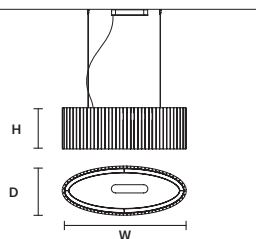

VEGAS S OV160

W	160 cm / 63.00"
D	65 cm / 25.60"
H	40 cm / 15.70"
STANDARD INTEGRATED LED LIGHTING	
119 W CRI>95 3000 K - 12693 NOMINAL LM	
ON REQUEST	
119 W CRI>95 2700 K - 12098 NOMINAL LM	
DIMMABLE	
0-10V