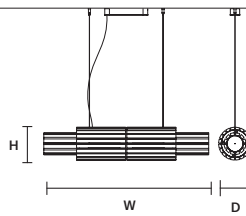

VEGAS BIL 140

W	135 cm / 53.10"
D	27 cm / 10.60"
H	27 cm / 10.60"
STANDARD INTEGRATED LED LIGHTING	
56 W CRI>95	
3000 K – 5973 NOMINAL LM	
ON REQUEST	
56 W CRI>95	
2700 K – 5693 NOMINAL LM	
DIMMABLE	
0-10V