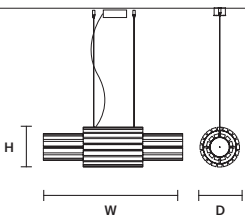

VEGAS BIL 90

W	94 cm / 37.00"
D	27 cm / 10.60"
H	27 cm / 10.60"
STANDARD INTEGRATED LED LIGHTING	
41 W CRI>95	
3000 K – 4373 NOMINAL LM	
ON REQUEST	
41 W CRI>95	
2700 K – 4168 NOMINAL LM	
DIMMABLE	
0-10V