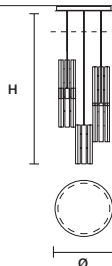

VEGAS C5 RD 60

ø	60 cm / 23.60"
H MAX	150 cm / 59.10"
STANDARD INTEGRATED LED LIGHTING	
27 W CRI>90	
3000K - 3440 Nominal lm	
ON REQUEST	
27 W CRI>90	
2700 K - 3268 NOMINAL LM	
DIMMABLE	
1-10V + PUSH