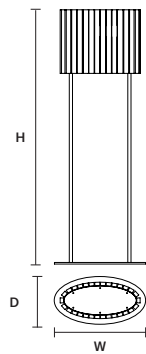

W	38 cm / 15.00"
D	10 cm / 3.90"
H	28 cm / 11.00"
STANDARD INTEGRATED LED LIGHTING	
7 W CRI>95 3000 K – 746 NOMINAL LM	
ON REQUEST	
7 W CRI>95 2700 K – 712 NOMINAL LM	
DIMMABLE	
NO	

VEGAS A G 

W	79 cm / 31.10"
D	10 cm / 3.90"
H	28 cm / 11.00"
STANDARD INTEGRATED LED LIGHTING	
14 W CRI>95 3000 K – 1492 NOMINAL LM	
ON REQUEST	
14 W CRI>95 2700 K – 1424 NOMINAL LM	
DIMMABLE	
NO	

TABLE LAMP / FLOOR LAMP | 台灯 / 落地灯

VEGAS TL G 

W	30 cm / 11.80"
D	18 cm / 7.10"
H	45 cm / 17.70"
STANDARD INTEGRATED LED LIGHTING	
10,8 W CRI>95 3000 K – 1152 NOMINAL LM	
ON REQUEST	
10,8 W CRI>95 2700 K – 1098 NOMINAL LM	
DIMMABLE	
NO	

VEGAS STL 

W	57 cm / 22.40"
D	30 cm / 11.80"
H	160 cm / 63.00"
STANDARD INTEGRATED LED LIGHTING	
45,6 W CRI>95 3000 K – 4864 NOMINAL LM	
ON REQUEST	
45,6 W CRI>95 2700 K – 4636 NOMINAL LM	
DIMMABLE	
NO	