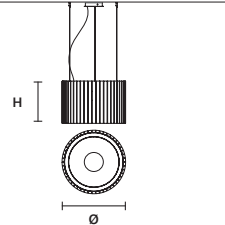

f04 Leaf champagne

MATERIALS

STANDARD

Hand made glass

STANDARD CABLES

VEGAS S RD12 

Ø	12 cm / 4.70"
H	28 cm / 11.00"
STANDARD INTEGRATED LED LIGHTING	
5,4 W CRI>90 3000K - 688 NOMINAL LM	
ON REQUEST	
5,4 W CRI>90 2700 K - 653 NOMINAL LM	
DIMMABLE	
NO	

VEGAS S RD40 

Ø	40 cm / 15.70"
H	40 cm / 15.70"
STANDARD INTEGRATED LED LIGHTING	
30 W CRI>95 3000 K - 3200 NOMINAL LM	
ON REQUEST	
30 W CRI>95 2700 K - 3050 NOMINAL LM	
DIMMABLE	
0-10V	

VEGAS S RD60 

Ø	60 cm / 23.60"
H	40 cm / 15.70"
STANDARD INTEGRATED LED LIGHTING	
56,4 W CRI>95 3000 K - 6016 NOMINAL LM	
ON REQUEST	
56,4 W CRI>95 2700 K - 5734 NOMINAL LM	
DIMMABLE	
0-10V	