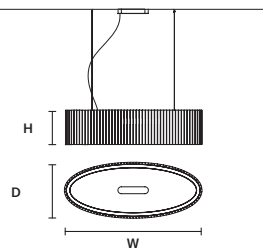

: for the US market, refer to the relevant price list.