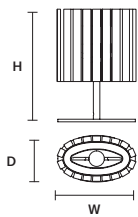

TABLE LAMP / FLOOR LAMP | 台灯 / 落地灯

VEGAS TL G

W	30 cm / 11.80"
D	18 cm / 7.10"
H	45 cm / 17.70"
STANDARD INTEGRATED LED LIGHTING	
10,8 W CRI>95 3000 K – 1152 NOMINAL LM	
ON REQUEST	
10,8 W CRI>95 2700 K – 1098 NOMINAL LM	
DIMMABLE	
NO