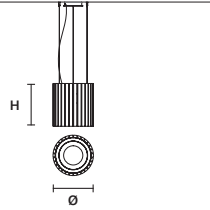

f04 Leaf champagne

MATERIALS

STANDARD

Hand made glass

STANDARD CABLES

VEGAS S RD12 

Ø	12 cm / 4.70"
H	28 cm / 11.00"
STANDARD INTEGRATED LED LIGHTING	
5,4 W CRI>90 3000K - 688 NOMINAL LM	
ON REQUEST	
5,4 W CRI>90 2700 K - 653 NOMINAL LM	
DIMMABLE	
NO	

VEGAS S RD40 

Ø	40 cm / 15.70"
H	40 cm / 15.70"
STANDARD INTEGRATED LED LIGHTING	
30 W CRI>95 3000 K - 3200 NOMINAL LM	
ON REQUEST	
30 W CRI>95 2700 K - 3050 NOMINAL LM	
DIMMABLE	
0-10V	

VEGAS S RD60 

Ø	60 cm / 23.60"
H	40 cm / 15.70"
STANDARD INTEGRATED LED LIGHTING	
56,4 W CRI>95 3000 K - 6016 NOMINAL LM	
ON REQUEST	
56,4 W CRI>95 2700 K - 5734 NOMINAL LM	
DIMMABLE	
0-10V	