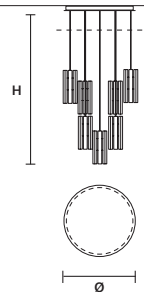

VEGAS C7 RD 80

ø	80 cm / 31.50"
H MAX	150 cm / 59.10"
STANDARD INTEGRATED LED LIGHTING	
37,8 W CRI>90	
3000K - 4816 Nominal lm	
ON REQUEST	
37,8 W CRI>90	
2700 K - 4575 NOMINAL LM	
DIMMABLE	
1-10V + DALI + PUSH