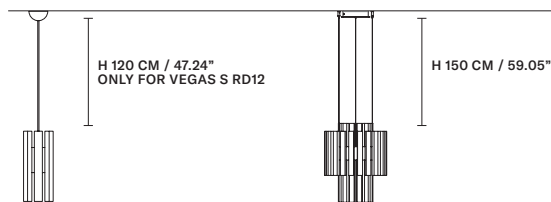

f04 Leaf champagne

MATERIALS

STANDARD

Hand made glass

STANDARD CABLES

VEGAS S RD12 

Ø	12 cm / 4.70"
H	28 cm / 11.00"
STANDARD INTEGRATED LED LIGHTING	
5,4 W CRI>90 3000K - 688 NOMINAL LM	
ON REQUEST	
5,4 W CRI>90 2700 K - 653 NOMINAL LM	
DIMMABLE	
NO	

VEGAS S RD40 

Ø	40 cm / 15.70"
H	40 cm / 15.70"
STANDARD INTEGRATED LED LIGHTING	
30 W CRI>95 3000 K - 3200 NOMINAL LM	
ON REQUEST	
30 W CRI>95 2700 K - 3050 NOMINAL LM	
DIMMABLE	
0-10V	

VEGAS S RD60 

Ø	60 cm / 23.60"
H	40 cm / 15.70"
STANDARD INTEGRATED LED LIGHTING	
56,4 W CRI>95 3000 K - 6016 NOMINAL LM	
ON REQUEST	
56,4 W CRI>95 2700 K - 5734 NOMINAL LM	
DIMMABLE	
0-10V	

VEGAS S RD40 DB 

Ø	40 cm / 15.70"
H	50 cm / 19.70"
STANDARD INTEGRATED LED LIGHTING	
33 W CRI>95 3000 K - 3520 NOMINAL LM	
ON REQUEST	
33 W CRI>95 2700 K - 3355 NOMINAL LM	
DIMMABLE	
0-10V	

VEGAS S RD 60DB 

Ø	60 cm / 23.60"
H	50 cm / 19.70"
STANDARD INTEGRATED LED LIGHTING	
55 W CRI>95 3000 K - 5866 NOMINAL LM	
ON REQUEST	
55 W CRI>95 2700 K - 5591 NOMINAL LM	
DIMMABLE	
0-10V	

VEGAS S OV85 

W	85 cm / 33.50"
D	34 cm / 13.40"
H	40 cm / 15.70"
STANDARD INTEGRATED LED LIGHTING	
58,8 W CRI>95 3000 K - 7570 NOMINAL LM	
ON REQUEST	
58,8 W CRI>95 2700 K - 7191 NOMINAL LM	
DIMMABLE	
0-10V	