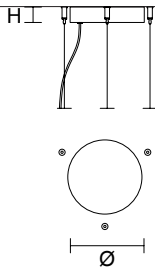

VEGAS C5 RD 60 

ø	60 cm / 23.60"
H MAX	150 cm / 59.10"
STANDARD INTEGRATED LED LIGHTING	
27 W CRI>90	
3000K - 3440 Nominal lm	
ON REQUEST	
27 W CRI>90	
2700 K - 3268 NOMINAL LM	
DIMMABLE	
1-10V + PUSH	

VEGAS C7 RD 80 

ø	80 cm / 31.50"
H MAX	150 cm / 59.10"
STANDARD INTEGRATED LED LIGHTING	
37,8 W CRI>90	
3000K - 4816 Nominal lm	
ON REQUEST	
37,8 W CRI>90	
2700 K - 4575 NOMINAL LM	
DIMMABLE	
1-10V + DALI + PUSH	

: for the US market, refer to the relevant price list.

SINGLE CANOPY

SIZE	FINISHINGS	PRODUCT NAME
Ø 10 cm / 3.90"	● F04	VEGAS S RD12
H 5 cm / 2.00"		

SINGLE CANOPY

SIZE	FINISHINGS	PRODUCT NAME
Ø 19,2 cm / 7.60"	● F04	VEGAS S RD40
H 4 cm / 1.60"		VEGAS S RD40 DB
		VEGAS S RD60
		VEGAS S RD60 DB