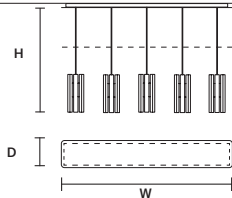

VEGAS C5 LN 125

W	125 cm / 49.20"
D	20 cm / 7.90"
H MAX	150 cm / 59.10"
STANDARD INTEGRATED LED LIGHTING	
27 W CRI>90	
3000K - 3440 Nominal lm	
ON REQUEST	
27 W CRI>90	
2700 K - 3268 NOMINAL LM	
DIMMABLE	
1-10V + PUSH