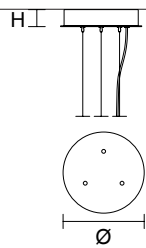

: for the US market, refer to the relevant price list.

SINGLE CANOPY

SIZE	FINISHINGS	PRODUCT NAME
Ø 10 cm / 3.90"	● F04	VEGAS S RD12
H 5 cm / 2.00"		

SINGLE CANOPY

SIZE	FINISHINGS	PRODUCT NAME
Ø 19,2 cm / 7.60"	● F04	VEGAS S RD40
H 4 cm / 1.60"		VEGAS S RD40 DB
		VEGAS S RD60
		VEGAS S RD60 DB

SINGLE CANOPY

SIZE	FINISHINGS	PRODUCT NAME
Ø 21 cm / 8.30"	● F04	VEGAS S VRT70
H 4,5 cm / 1.80"		VEGAS S VRT90
		VEGAS S VRT140

SINGLE CANOPY

SIZE	FINISHINGS	PRODUCT NAME
Ø 30 cm / 11.80"	● F04	VEGAS S VRT180
H 4,5 cm / 1.80"		

	SIZE	FINISHINGS	PRODUCT NAME
	W 75 cm / 29.50" D 20 cm / 7.90" H 4 cm / 1.60"	● V98	VEGAS C3 LN 75

LINEAR CANOPY LN 125

	SIZE	FINISHINGS	PRODUCT NAME
	W 125 cm / 49.20" D 20 cm / 7.90" H 4 cm / 1.60"	● V98	VEGAS C5 LN 125