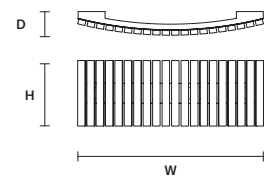

W	38 cm / 15.00"
D	10 cm / 3.90"
H	28 cm / 11.00"
STANDARD INTEGRATED LED LIGHTING	
7 W CRI>95 3000 K – 746 NOMINAL LM	
ON REQUEST	
7 W CRI>95 2700 K – 712 NOMINAL LM	
DIMMABLE	
NO	

VEGAS A G 

W	79 cm / 31.10"
D	10 cm / 3.90"
H	28 cm / 11.00"
STANDARD INTEGRATED LED LIGHTING	
14 W CRI>95 3000 K – 1492 NOMINAL LM	
ON REQUEST	
14 W CRI>95 2700 K – 1424 NOMINAL LM	
DIMMABLE	
NO	