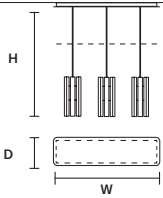

VEGAS C3 LN 75

W	75 cm / 29.50"
D	20 cm / 7.90"
H MAX	150 cm / 59.10"
STANDARD INTEGRATED LED LIGHTING	
16,2 W CRI>90	
3000 K - 2064 NOMINAL LM	
ON REQUEST	
16,2 W CRI>90	
2700 K - 1960 NOMINAL LM	
DIMMABLE	
1-10V + PUSH