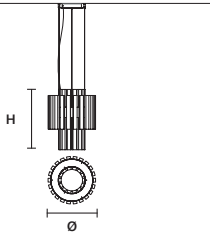

f04 Leaf champagne

MATERIALS

STANDARD

Hand made glass

STANDARD CABLES

VEGAS S RD12 

Ø	12 cm / 4.70"
H	28 cm / 11.00"
STANDARD INTEGRATED LED LIGHTING	
5,4 W CRI>90 3000K - 688 NOMINAL LM	
ON REQUEST	
5,4 W CRI>90 2700 K - 653 NOMINAL LM	
DIMMABLE	
NO	

VEGAS S RD40 

Ø	40 cm / 15.70"
H	40 cm / 15.70"
STANDARD INTEGRATED LED LIGHTING	
30 W CRI>95 3000 K - 3200 NOMINAL LM	
ON REQUEST	
30 W CRI>95 2700 K - 3050 NOMINAL LM	
DIMMABLE	
0-10V	

VEGAS S RD60 

Ø	60 cm / 23.60"
H	40 cm / 15.70"
STANDARD INTEGRATED LED LIGHTING	
56,4 W CRI>95 3000 K - 6016 NOMINAL LM	
ON REQUEST	
56,4 W CRI>95 2700 K - 5734 NOMINAL LM	
DIMMABLE	
0-10V	

VEGAS S RD40 DB 

Ø	40 cm / 15.70"
H	50 cm / 19.70"
STANDARD INTEGRATED LED LIGHTING	
33 W CRI>95 3000 K - 3520 NOMINAL LM	
ON REQUEST	
33 W CRI>95 2700 K - 3355 NOMINAL LM	
DIMMABLE	
0-10V	

VEGAS S RD 60DB 