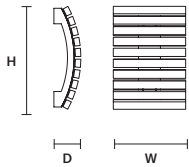

VEGAS A P VRT

W	28 cm / 11.00"
D	10 cm / 3.90"
H	38 cm / 15.00"
STANDARD INTEGRATED LED LIGHTING	
7 W CRI>95 3000 K – 746 NOMINAL LM	
ON REQUEST	
7 W CRI>95 2700 K – 712 NOMINAL LM	
DIMMABLE	
NO