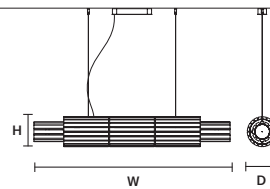

VEGAS BIL 180

W	175 cm / 68.90"
D	27 cm / 10.60"
H	27 cm / 10.60"
STANDARD INTEGRATED LED LIGHTING	
72 W CRI>95	
3000 K – 7680 NOMINAL LM	
ON REQUEST	
72 W CRI>95	
2700 K – 7320 NOMINAL LM	
DIMMABLE	
0-10V