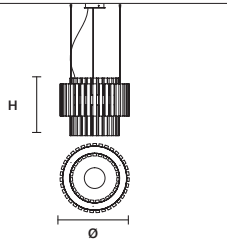

VEGAS S RD12

Ø	12 cm / 4.70"
H	28 cm / 11.00"
STANDARD INTEGRATED LED LIGHTING	
5,4 W CRI>90 3000K - 688 NOMINAL LM	
ON REQUEST	
5,4 W CRI>90 2700 K - 653 NOMINAL LM	
DIMMABLE	
NO	

VEGAS S RD40

Ø	40 cm / 15.70"
H	40 cm / 15.70"
STANDARD INTEGRATED LED LIGHTING	
30 W CRI>95 3000 K - 3200 NOMINAL LM	
ON REQUEST	
30 W CRI>95 2700 K - 3050 NOMINAL LM	
DIMMABLE	
0-10V	

VEGAS S RD60

Ø	60 cm / 23.60"
H	40 cm / 15.70"
STANDARD INTEGRATED LED LIGHTING	
56,4 W CRI>95 3000 K - 6016 NOMINAL LM	
ON REQUEST	
56,4 W CRI>95 2700 K - 5734 NOMINAL LM	
DIMMABLE	
0-10V	

VEGAS S RD40 DB

Ø	40 cm / 15.70"
H	50 cm / 19.70"
STANDARD INTEGRATED LED LIGHTING	
33 W CRI>95 3000 K - 3520 NOMINAL LM	
ON REQUEST	
33 W CRI>95 2700 K - 3355 NOMINAL LM	
DIMMABLE	
0-10V	

VEGAS S RD 60DB

Ø	60 cm / 23.60"
H	50 cm / 19.70"
STANDARD INTEGRATED LED LIGHTING	
55 W CRI>95 3000 K - 5866 NOMINAL LM	
ON REQUEST	
55 W CRI>95 2700 K - 5591 NOMINAL LM	
DIMMABLE	
0-10V	

VEGAS S OV85

W	85 cm / 33.50"
D	34 cm / 13.40"
H	40 cm / 15.70"
STANDARD INTEGRATED LED LIGHTING	
58,8 W CRI>95 3000 K - 7570 NOMINAL LM	
ON REQUEST	
58,8 W CRI>95 2700 K - 7191 NOMINAL LM	
DIMMABLE	
0-10V	

VEGAS S OV120

W	120 cm / 47.20"
D	48 cm / 18.90"
H	40 cm / 15.70"
STANDARD INTEGRATED LED LIGHTING	
87,6 W CRI>95 3000 K - 9344 NOMINAL LM	
ON REQUEST	
87,6 CRI>95 2700 K - 8906 NOMINAL LM	
DIMMABLE	
0-10V	

VEGAS S OV160

W	160 cm / 63.00"
D	65 cm / 25.60"
H	40 cm / 15.70"
STANDARD INTEGRATED LED LIGHTING	
119 W CRI>95 3000 K - 12693 NOMINAL LM	
ON REQUEST	
119 W CRI>95 2700 K - 12098 NOMINAL LM	
DIMMABLE	
0-10V	

: for the US market, refer to the relevant price list.