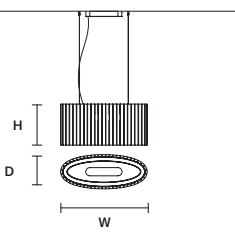

VEGAS S RD40 

Ø	40 cm / 15.70"
H	40 cm / 15.70"
STANDARD INTEGRATED LED LIGHTING	
30 W CRI>95 3000 K - 3200 NOMINAL LM	
ON REQUEST	
30 W CRI>95 2700 K - 3050 NOMINAL LM	
DIMMABLE	
0-10V	

VEGAS S RD60 

Ø	60 cm / 23.60"
H	40 cm / 15.70"
STANDARD INTEGRATED LED LIGHTING	
56,4 W CRI>95 3000 K - 6016 NOMINAL LM	
ON REQUEST	
56,4 W CRI>95 2700 K - 5734 NOMINAL LM	
DIMMABLE	
0-10V	

VEGAS S RD40 DB 

Ø	40 cm / 15.70"
H	50 cm / 19.70"
STANDARD INTEGRATED LED LIGHTING	
33 W CRI>95 3000 K - 3520 NOMINAL LM	
ON REQUEST	
33 W CRI>95 2700 K - 3355 NOMINAL LM	
DIMMABLE	
0-10V	

VEGAS S RD 60DB 

Ø	60 cm / 23.60"
H	50 cm / 19.70"
STANDARD INTEGRATED LED LIGHTING	
55 W CRI>95 3000 K - 5866 NOMINAL LM	
ON REQUEST	
55 W CRI>95 2700 K - 5591 NOMINAL LM	
DIMMABLE	
0-10V	

VEGAS S OV85 

W	85 cm / 33.50"
D	34 cm / 13.40"
H	40 cm / 15.70"
STANDARD INTEGRATED LED LIGHTING	
58,8 W CRI>95 3000 K - 7570 NOMINAL LM	
ON REQUEST	
58,8 W CRI>95 2700 K - 7191 NOMINAL LM	
DIMMABLE	
0-10V	