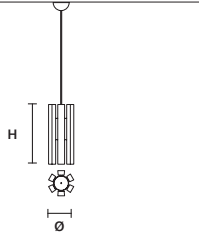

f04 Leaf champagne

MATERIALS

STANDARD

Hand made glass

STANDARD CABLES

VEGAS S RD12 

Ø	12 cm / 4.70"
H	28 cm / 11.00"
STANDARD INTEGRATED LED LIGHTING	
5,4 W CRI>90 3000K - 688 NOMINAL LM	
ON REQUEST	
5,4 W CRI>90 2700 K - 653 NOMINAL LM	
DIMMABLE	
NO	

VEGAS S RD40 

Ø	40 cm / 15.70"
H	40 cm / 15.70"
STANDARD INTEGRATED LED LIGHTING	
30 W CRI>95 3000 K - 3200 NOMINAL LM	
ON REQUEST	
30 W CRI>95 2700 K - 3050 NOMINAL LM	
DIMMABLE	
0-10V	

VEGAS S RD60 

Ø	60 cm / 23.60"
H	40 cm / 15.70"
STANDARD INTEGRATED LED LIGHTING	
56,4 W CRI>95 3000 K - 6016 NOMINAL LM	
ON REQUEST	
56,4 W CRI>95 2700 K - 5734 NOMINAL LM	
DIMMABLE	
0-10V	