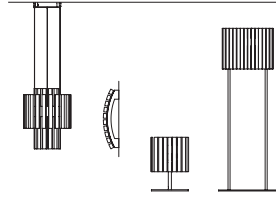

Vegas

SUSPENSION | 吊灯
 APPLIQUE | 壁灯
 TABLE LAMP | 台灯
 FLOOR LAMP | 落地灯

Metal frame with diffuser in strips of rock looking glass. LED lighting.

这种灯具有金属结构, 而且在灯具外面有岩石类似的玻璃条们。LED照明。

FINISHINGS | 颜色

STANDARD

f04 Leaf champagne

MATERIALS

STANDARD

Hand made glass

STANDARD CABLES

VEGAS S RD12 

Ø	12 cm / 4.70"
H	28 cm / 11.00"
STANDARD INTEGRATED LED LIGHTING	
5,4 W CRI>90 3000K - 688 NOMINAL LM	
ON REQUEST	
5,4 W CRI>90 2700 K - 653 NOMINAL LM	
DIMMABLE	
NO	

VEGAS S RD40 

Ø	40 cm / 15.70"
H	40 cm / 15.70"
STANDARD INTEGRATED LED LIGHTING	
30 W CRI>95 3000 K - 3200 NOMINAL LM	
ON REQUEST	
30 W CRI>95 2700 K - 3050 NOMINAL LM	
DIMMABLE	
0-10V	

VEGAS S RD60 

Ø	60 cm / 23.60"
H	40 cm / 15.70"
STANDARD INTEGRATED LED LIGHTING	
56,4 W CRI>95 3000 K - 6016 NOMINAL LM	
ON REQUEST	
56,4 W CRI>95 2700 K - 5734 NOMINAL LM	
DIMMABLE	
0-10V	

VEGAS S RD40 DB 

Ø	40 cm / 15.70"
H	50 cm / 19.70"
STANDARD INTEGRATED LED LIGHTING	
33 W CRI>95 3000 K - 3520 NOMINAL LM	
ON REQUEST	
33 W CRI>95 2700 K - 3355 NOMINAL LM	
DIMMABLE	
0-10V	

VEGAS S RD 60DB 