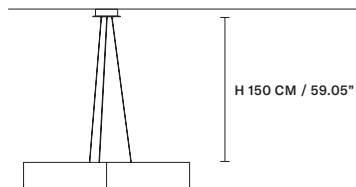

STANDARD CABLES

SOUND S1

Ø 30 cm / 11.80"
H 60 cm / 23.60"

WITH ROD B**

STANDARD LIGHTING 

1×G9×10 W MAX (NOT INCL.)*

STANDARD INTEGRATED LED LIGHTING 

UP 4,4 W CRI>90
3000 K – 650 NOMINAL LM
DOWN 4,4 W CRI>90
3000 K – 650 NOMINAL LM

ON REQUEST

UP 4,4 W CRI>90
2700 K – 553 NOMINAL LM
DOWN 4,4 W CRI>90
2700 K – 553 NOMINAL LM

DIMMABLE

1-10V + PUSH

SOUND S6

Ø 110 cm / 43.30"
H 102 cm / 40.20"

WITH ROD B**

STANDARD LIGHTING 

W 134 cm / 52.80"
D 64 cm / 25.20"
H 58 cm / 22.80"

WITH ROD B**

STANDARD LIGHTING 

3×G9×10 W MAX (NOT INCL.)*

STANDARD INTEGRATED LED LIGHTING 

UP 13,5 W CRI>90
3000 K – 1950 NOMINAL LM
DOWN 13,5 W CRI>90
3000 K – 1950 NOMINAL LM

SOUND ROD S1**

H A: 11 cm / 4.30"
B: 31 cm / 12.20"
C: 51 cm / 20.10"

SOUND ROD S6**

H A: 30 cm / 11.80"
B: 50 cm / 19.70"
C: 70 cm / 27.60"

SOUND ROD BIL5 - BIL3****

H A: 30 cm / 11.80"
B: 50 cm / 19.70"
C: 70 cm / 27.60"