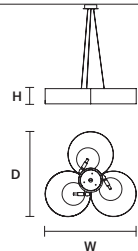

SOUND OR3

W 60 cm / 23.60"
D 56 cm / 22.00"
H 11 cm / 4.30"

STANDARD LIGHTING

3×G9×10 W MAX (NOT INCL.)*

STANDARD INTEGRATED LED LIGHTING

UP 13,5 W CRI>90
3000 K – 1950 NOMINAL LM
DOWN 13,5 W CRI>90
3000 K – 1950 NOMINAL LM

ON REQUEST

UP 13,5 W CRI>90
2700 K – 1657 NOMINAL LM
DOWN 13,5 W CRI>90
2700 K – 1657 NOMINAL LM

DIMMABLE

1-10V + PUSH

ACCESSORIES

** IT IS POSSIBLE TO CHOOSE A SPECIFIC HEIGHT FOR FIXED ROD OF ITEMS SOUND S1, SOUND S6, SOUND BIL5, SOUND BIL3. WHEN NOT SPECIFIED IN THE ORDER CONFIRMATION, THE STANDARD HEIGHT FOR THE ROD IS "B".

SOUND ROD S1**

H A: 11 cm / 4.30"
B: 31 cm / 12.20"
C: 51 cm / 20.10"