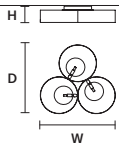

SOUND PL3

W 60 cm / 23.60"
D 56 cm / 22.00"
H 14 cm / 5.50"

STANDARD LIGHTING **CE**
3×G9×10 W MAX (NOT INCL.)*

STANDARD INTEGRATED LED LIGHTING **CCC** **RoHS** **CE** **UL**
DOWN 13,5 W CRI>90
3000 K – 1950 NOMINAL LM

ON REQUEST
DOWN 13,5 W CRI>90
2700 K – 1657 NOMINAL LM

DIMMABLE
1-10V + PUSH