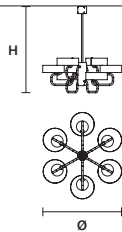

SOUND S6

Ø 110 cm / 43.30"
H 102 cm / 40.20"

WITH ROD B**

STANDARD LIGHTING

6×G9×10 W MAX (NOT INCL.)*

STANDARD INTEGRATED LED LIGHTING

UP 26,5 W CRI>90
3000 K – 3900 NOMINAL LM
DOWN 26,5 W CRI>90
3000 K – 3900 NOMINAL LM

ON REQUEST

UP 26,5 W CRI>90
2700 K – 3315 NOMINAL LM
DOWN 26,5 W CRI>90
2700 K – 3315 NOMINAL LM

DIMMABLE

1-10V + DALI + PUSH