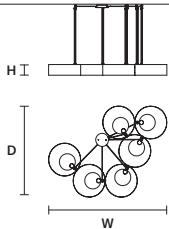

W 134 cm / 52.80"
D 64 cm / 25.20"
H 58 cm / 22.80"

WITH ROD B**

STANDARD LIGHTING 

3×G9×10 W MAX (NOT INCL.)*

STANDARD INTEGRATED LED LIGHTING 

UP 13,5 W CRI>90
3000 K – 1950 NOMINAL LM
DOWN 13,5 W CRI>90
3000 K – 1950 NOMINAL LM

ON REQUEST

UP 13,5 W CRI>90
2700 K – 1657 NOMINAL LM
DOWN 13,5 W CRI>90
2700 K – 1657 NOMINAL LM

DIMMABLE

1-10V + PUSH

SOUND OR6

W 120 cm / 47.20"
D 80 cm / 31.50"
H 11 cm / 4.30"

STANDARD LIGHTING 

6×G9×10 W MAX (NOT INCL.)*

DIMMABLE

1-10V + DALI + PUSH

SOUND OR3

W 60 cm / 23.60"
D 56 cm / 22.00"
H 11 cm / 4.30"

STANDARD LIGHTING 

3×G9×10 W MAX (NOT INCL.)*

STANDARD INTEGRATED LED LIGHTING 

UP 13,5 W CRI>90
3000 K – 1950 NOMINAL LM
DOWN 13,5 W CRI>90
3000 K – 1950 NOMINAL LM