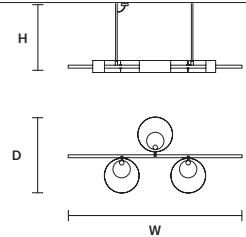

W 134 cm / 52.80"
D 64 cm / 25.20"
H 58 cm / 22.80"

WITH ROD B**

STANDARD LIGHTING 

3×G9×10 W MAX (NOT INCL.)*

STANDARD INTEGRATED LED LIGHTING 

UP 13,5 W CRI>90
3000 K – 1950 NOMINAL LM
DOWN 13,5 W CRI>90
3000 K – 1950 NOMINAL LM

ON REQUEST

UP 13,5 W CRI>90
2700 K – 1657 NOMINAL LM
DOWN 13,5 W CRI>90
2700 K – 1657 NOMINAL LM

DIMMABLE

1-10V + PUSH

SOUND OR6

W 120 cm / 47.20"
D 80 cm / 31.50"
H 11 cm / 4.30"

STANDARD LIGHTING 

6×G9×10 W MAX (NOT INCL.)*