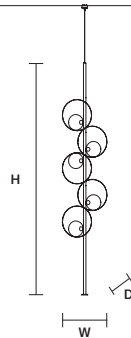

SOUND STL5

W	46 cm / 18.10"
D	10 cm / 3.90"
H	225 cm / 88.60"

STANDARD LIGHTING	CE
5xG9x10 W MAX (NOT INCL.)*	

STANDARD INTEGRATED LED LIGHTING	CCC	ROHS	CE
44 W CRI>90 3000 K – 6500 NOMINAL LM			

ON REQUEST	44 W CRI>90 2700 K – 5520 NOMINAL LM		

DIMMABLE	NO