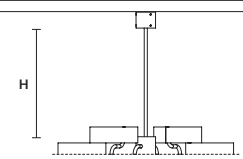

DIMMABLE

1-10V + DALI + PUSH

SOUND OR3

W 60 cm / 23.60"
D 56 cm / 22.00"
H 11 cm / 4.30"

STANDARD LIGHTING 

3×G9×10 W MAX (NOT INCL.)*

STANDARD INTEGRATED LED LIGHTING 

UP 13,5 W CRI>90
3000 K – 1950 NOMINAL LM
DOWN 13,5 W CRI>90
3000 K – 1950 NOMINAL LM

ON REQUEST

UP 13,5 W CRI>90
2700 K – 1657 NOMINAL LM
DOWN 13,5 W CRI>90
2700 K – 1657 NOMINAL LM

DIMMABLE

1-10V + PUSH

ACCESSORIES

** IT IS POSSIBLE TO CHOOSE A SPECIFIC HEIGHT FOR FIXED ROD OF ITEMS SOUND S1, SOUND S6, SOUND BIL5, SOUND BIL3. WHEN NOT SPECIFIED IN THE ORDER CONFIRMATION, THE STANDARD HEIGHT FOR THE ROD IS "B".

SOUND ROD S1**

H A: 11 cm / 4.30"
B: 31 cm / 12.20"
C: 51 cm / 20.10"

SOUND ROD S6**

H A: 30 cm / 11.80"
B: 50 cm / 19.70"
C: 70 cm / 27.60"

SOUND ROD BIL5 - BIL3****

H A: 30 cm / 11.80"
B: 50 cm / 19.70"
C: 70 cm / 27.60"