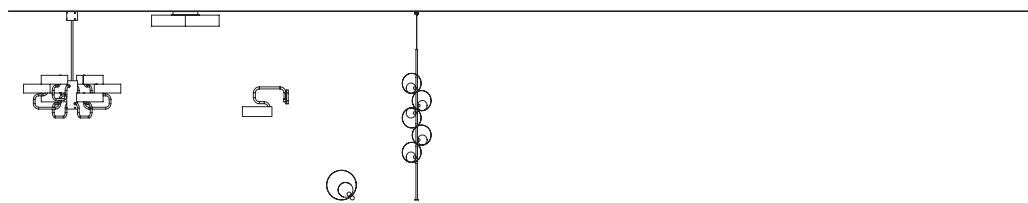

Sound

SUSPENSION | 吊灯
CEILING | 吸顶灯
APPLIQUE | 壁灯
TABLE LAMP | 台灯
FLOOR LAMP | 落地灯

Metal frame, decorated glass
diffuser.

这种灯具有金属结构, 而且光扩散是
装饰玻璃做的。