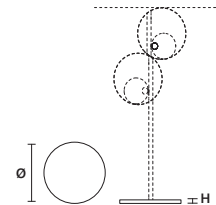

FLOOR LAMP BASE

H	1 cm / 0.40"
ø	40 cm / 15.70"

Ⓢ : for the US market, refer to the relevant price list.
 * G9 BULBS ALSO VALID FOR USA MARKET.

SINGLE CANOPY

	SIZE	FRAME FINISHINGS	CANOPY FINISHINGS	PRODUCT NAME	LIGHTING
	Ø 12,1 cm / 4.80"	● G12	● G12	SOUND S1	LED
	H 10 cm / 3.90"	● G18+V90	● G18+V90	SOUND S1	STANDARD
				SOUND S6	STANDARD