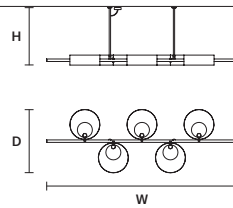

SOUND BIL5

W 191 cm / 75.20"
D 64 cm / 25.20"
H 58 cm / 22.80"

WITH ROD B**

STANDARD LIGHTING

5×G9×10 W MAX (NOT INCL.)*

STANDARD INTEGRATED LED LIGHTING

UP 22 W CRI>90
3000 K – 3250 NOMINAL LM
DOWN 22 W CRI>90
3000 K – 3250 NOMINAL LM

ON REQUEST

UP 22 W CRI>90
2700 K – 2762 NOMINAL LM
DOWN 22 W CRI>90
2700 K – 2762 NOMINAL LM

DIMMABLE

1-10V + DALI + PUSH