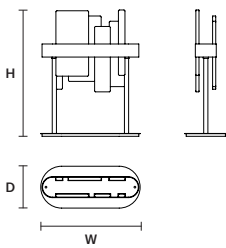

**RIBBON S50** 

W	50 cm / 19.70"
D	50 cm / 19.70"
H	33 cm / 13.00"
<b>STANDARD INTEGRATED LED LIGHTING</b>	
UP	15,21 W CRI>95 3000 K – 1622 NOMINAL LM
DOWN	32,76 W CRI>95 3000 K – 3494 NOMINAL LM
<b>ON REQUEST</b>	
UP	15,21 W CRI>95 2700 K – 1546 NOMINAL LM
DOWN	32,76 W CRI>95 2700 K – 3330 NOMINAL LM
<b>DIMMABLE</b>	
0-10V	

: for the US market, refer to the relevant price list.

**RIBBON A65** 

W	65 cm / 25.60"
D	10 cm / 3.90"
H	33 cm / 13.00"
<b>STANDARD INTEGRATED LED LIGHTING</b>	
UP	5,8 W CRI>95 3000 K – 618 NOMINAL LM
DOWN	5,8 W CRI>95 3000 K – 618 NOMINAL LM
<b>ON REQUEST</b>	
UP	5,8 W CRI>95 2700 K – 589 NOMINAL LM
DOWN	5,8 W CRI>95 2700 K – 589 NOMINAL LM
<b>DIMMABLE</b>	
1-10V + PUSH	

**RIBBON A37** 

W	37 cm / 14.60"
D	10 cm / 3.90"
H	33 cm / 13.00"
<b>STANDARD INTEGRATED LED LIGHTING</b>	
UP	3,51 W CRI>95 3000 K – 375 NOMINAL LM
DOWN	3,51 W CRI>95 3000 K – 375 NOMINAL LM
<b>ON REQUEST</b>	
UP	3,51 W CRI>95 2700 K – 357 NOMINAL LM
DOWN	3,51 W CRI>95 2700 K – 357 NOMINAL LM
<b>DIMMABLE</b>	
1-10V + PUSH	

TABLE LAMP / FLOOR LAMP | 台灯 / 落地灯

**RIBBON TL** 

W	38 cm / 15.00"
D	16 cm / 6.30"
H	48 cm / 18.90"
<b>STANDARD INTEGRATED LED LIGHTING</b>	
UP	6 W CRI>95 3000 K – 640 NOMINAL LM
DOWN	6 W CRI>95 3000 K – 640 NOMINAL LM
<b>ON REQUEST</b>	
UP	6 W CRI>95 2700 K – 610 NOMINAL LM
DOWN	6 W CRI>95 2700 K – 610 NOMINAL LM
<b>DIMMABLE</b>	
NO	