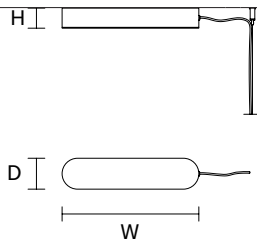

SINGLE CANOPY

SIZE	FRAME FINISHINGS	CANOPY FINISHINGS	PRODUCT NAME
W 35,5 cm / 14.00"	● V90	● V90	RIBBON S200
D 8 cm / 3.10"	● G01*	● G01*	RIBBON S150
H 5,2 cm / 2.00"			RIBBON S100
			RIBBON S70
			RIBBON S80
			RIBBON S50

*NOT AVAILABLE FOR RIBBON S80 AND RIBBON S50