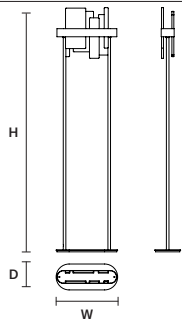

: for the US market, refer to the relevant price list.

**RIBBON A65** 

W	65 cm / 25.60"
D	10 cm / 3.90"
H	33 cm / 13.00"
<b>STANDARD INTEGRATED LED LIGHTING</b>	
UP	5,8 W CRI>95 3000 K – 618 NOMINAL LM
DOWN	5,8 W CRI>95 3000 K – 618 NOMINAL LM
<b>ON REQUEST</b>	
UP	5,8 W CRI>95 2700 K – 589 NOMINAL LM
DOWN	5,8 W CRI>95 2700 K – 589 NOMINAL LM
<b>DIMMABLE</b>	
1-10V + PUSH	

**RIBBON A37** 

W	37 cm / 14.60"
D	10 cm / 3.90"
H	33 cm / 13.00"
<b>STANDARD INTEGRATED LED LIGHTING</b>	
UP	3,51 W CRI>95 3000 K – 375 NOMINAL LM
DOWN	3,51 W CRI>95 3000 K – 375 NOMINAL LM
<b>ON REQUEST</b>	
UP	3,51 W CRI>95 2700 K – 357 NOMINAL LM
DOWN	3,51 W CRI>95 2700 K – 357 NOMINAL LM
<b>DIMMABLE</b>	
1-10V + PUSH	

TABLE LAMP / FLOOR LAMP | 台灯 / 落地灯

**RIBBON TL** 

W	38 cm / 15.00"
D	16 cm / 6.30"
H	48 cm / 18.90"
<b>STANDARD INTEGRATED LED LIGHTING</b>	
UP	6 W CRI>95 3000 K – 640 NOMINAL LM
DOWN	6 W CRI>95 3000 K – 640 NOMINAL LM
<b>ON REQUEST</b>	
UP	6 W CRI>95 2700 K – 610 NOMINAL LM
DOWN	6 W CRI>95 2700 K – 610 NOMINAL LM
<b>DIMMABLE</b>	
NO	

**RIBBON STL** 

W	38 cm / 15.00"
D	16 cm / 6.30"
H	160 cm / 63.00"
<b>STANDARD INTEGRATED LED LIGHTING</b>	
UP	6 W CRI>95 3000 K – 640 NOMINAL LM
DOWN	6 W CRI>95 3000 K – 640 NOMINAL LM
<b>ON REQUEST</b>	
UP	6 W CRI>95 2700 K – 610 NOMINAL LM
DOWN	6 W CRI>95 2700 K – 610 NOMINAL LM
<b>DIMMABLE</b>	
NO	