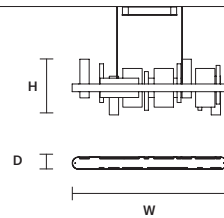

RIBBON S100

W	100 cm / 39.40"
D	8 cm / 3.10"
H	33 cm / 13.00"
STANDARD INTEGRATED LED LIGHTING	
UP	9,36 W CRI>95 3000 K – 998 NOMINAL LM
DOWN	21,1 W CRI>95 3000 K – 2250 NOMINAL LM
ON REQUEST	
UP	9,36 W CRI>95 2700 K – 951 NOMINAL LM
DOWN	21,1 W CRI>95 2700 K – 2145 NOMINAL LM
DIMMABLE	
0-10V