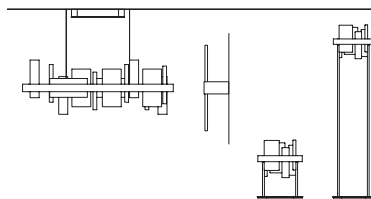

Ribbon

SUSPENSION | 吊灯
APPLIQUE | 壁灯
TABLE LAMP | 台灯
FLOOR LAMP | 落地灯