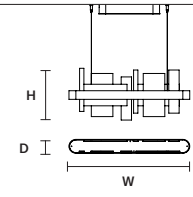

RIBBON S70

W	70 cm / 27.60"
D	8 cm / 3.10"
H	33 cm / 13.00"
STANDARD INTEGRATED LED LIGHTING	
UP	7 W CRI>95 3000 K – 746 NOMINAL LM
DOWN	15 W CRI>95 3000 K – 1600 NOMINAL LM
ON REQUEST	
UP	7 W CRI>95 2700 K – 711 NOMINAL LM
DOWN	15 W CRI>95 2700 K – 1525 NOMINAL LM
DIMMABLE	
0-10V