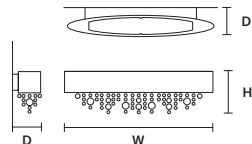

OLÀ A2 OV 70

W 70 cm / 27.60"
D 15 cm / 5.90"
H 20 cm / 7.90"

STANDARD LIGHTING
2x E27x20 W MAX (NOT INCL.)

STANDARD INTEGRATED LED LIGHTING
UP 11,7 W CRI>95
3000 K – 1152 NOMINAL LM
DOWN 19,5 W CRI>95
3000 K – 1920 NOMINAL LM

ON REQUEST
UP 11,7 W CRI>95
2700 K – 1098 NOMINAL LM
DOWN 19,5 W CRI>95
2700 K – 1830 NOMINAL LM

DIMMABLE
NO