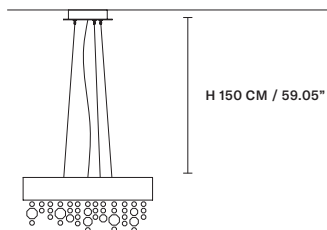

STANDARD CABLES

OLÀ S12 120

Ø 120 cm / 47.20"
H 20 cm / 7.90"

STANDARD LIGHTING 
12×E27×20 W MAX (NOT INCL.)

STANDARD INTEGRATED LED LIGHTING 
UP 15,6 W CRI>95
3000 K – 1536 NOMINAL LM
DOWN 62,4 W CRI>95
3000 K – 6144 NOMINAL LM

ON REQUEST
UP 15,6 W CRI>95
2700 K – 1464 NOMINAL LM
DOWN 62,4 W CRI>95
2700 K – 5856 NOMINAL LM

DIMMABLE
1-10V

OLÀ S6 90

Ø 90 cm / 35.40"
H 20 cm / 7.90"

STANDARD LIGHTING 
8×E27×20 W MAX (NOT INCL.)

STANDARD INTEGRATED LED LIGHTING 
UP 10,4 W CRI>95
3000 K – 1024 NOMINAL LM
DOWN 31,2 W CRI>95
3000 K – 3072 NOMINAL LM

ON REQUEST
UP 7,8 W CRI>95
2700 K – 732 NOMINAL LM
DOWN 23,4 W CRI>95
2700 K – 2196 NOMINAL LM

DIMMABLE
1-10V

OLÀ S6 40

Ø 40 cm / 15.70"
H 20 cm / 7.90"

STANDARD LIGHTING 
6×E14×10 W MAX (NOT INCL.)

STANDARD INTEGRATED LED LIGHTING 
UP 13,7 W CRI>95
3000 K – 1348 NOMINAL LM
DOWN 13,7 W CRI>95
3000 K – 1348 NOMINAL LM