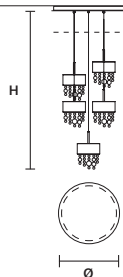

OLÀ C5 RD 60

∅ 60 cm / 23.60"
H MAX 180 cm / 70.90"

STANDARD LIGHTING
10×G9×10 W MAX (NOT INCL.)

STANDARD INTEGRATED LED LIGHTING
DOWN 37,5 W CRI>90
3000 K – 5400 NOMINAL LM

ON REQUEST
DOWN 37,5 W CRI>90
2700 K – 5130 NOMINAL LM

DIMMABLE
1-10V + DALI + PUSH