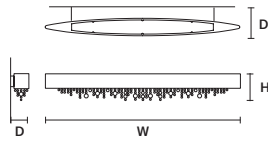

OLÀ A6 OV 160

W 160 cm / 63.00"
D 20 cm / 7.90"
H 20 cm / 7.90"

STANDARD LIGHTING
6x E14x10 W MAX (NOT INCL.)

STANDARD INTEGRATED LED LIGHTING
UP 10,4 W CRI>95
3000 K – 1024 NOMINAL LM
DOWN 50,7 W CRI>95
3000 K – 4992 NOMINAL LM

ON REQUEST
UP 10,4 W CRI>95
2700 K – 976 NOMINAL LM
DOWN 50,7 W CRI>95
2700 K – 4758 NOMINAL LM

DIMMABLE
NO