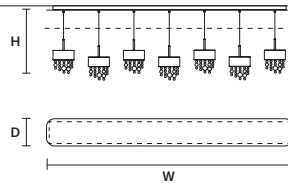

OLÀ C7 LN 175

W 175 cm / 68.90"
D 20 cm / 7.90"
H MAX 180 cm / 70.90"

STANDARD LIGHTING
14×G9×10 W MAX (NOT INCL.)

STANDARD INTEGRATED LED LIGHTING
DOWN 52,5 W CRI>90
3000 K – 7560 NOMINAL LM

ON REQUEST
DOWN 52,5 W CRI>90
2700 K – 7182 NOMINAL LM

DIMMABLE
1-10V + DALI + PUSH