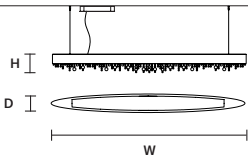

OLÀ S8 OV 210

W 210 cm / 82.70"
D 20 cm / 7.90"
H 20 cm / 7.90"

STANDARD LIGHTING
8×E14×10 W MAX (NOT INCL.)

STANDARD INTEGRATED LED LIGHTING
UP 15,6 W CRI>95
3000 K – 1536 NOMINAL LM
DOWN 70,2 W CRI>95
3000 K – 6912 NOMINAL LM

ON REQUEST
UP 15,6 W CRI>95
2700 K – 1464 NOMINAL LM
DOWN 70,2 W CRI>95
2700 K – 6588 NOMINAL LM

DIMMABLE
0-10V