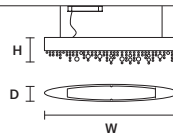

OLÀ S4 OV 100

W 100 cm / 39.40"
D 13 cm / 5.10"
H 20 cm / 7.90"

STANDARD LIGHTING
4×E14×10 W MAX (NOT INCL.)

STANDARD INTEGRATED LED LIGHTING
UP 5,2 W CRI>95
3000 K – 512 NOMINAL LM
DOWN 25,35 W CRI>95
3000 K – 2496 NOMINAL LM

ON REQUEST
UP 5,2 W CRI>95
2700 K – 488 NOMINAL LM
DOWN 25,35 W CRI>95
2700 K – 2379 NOMINAL LM

DIMMABLE
1-10V