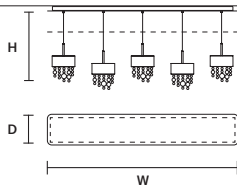

OLÀ C5 LN 125

W 125 cm / 49.201"
D 20 cm / 7.90"
H MAX 180 cm / 70.90"

STANDARD LIGHTING
10×G9×10 W MAX (NOT INCL.)

STANDARD INTEGRATED LED LIGHTING
DOWN 37,5 W CRI>90
3000 K – 5400 NOMINAL LM

ON REQUEST
DOWN 37,5 W CRI>90
2700 K – 5130 NOMINAL LM

DIMMABLE
1-10V + DALI + PUSH