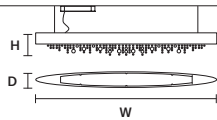

OLÀ S6 OV 160

W 160 cm / 63.00"
D 14 cm / 5.50"
H 20 cm / 7.90"

STANDARD LIGHTING
6×E14×10 W MAX (NOT INCL.)

STANDARD INTEGRATED LED LIGHTING
UP 10,4 W CRI>95
3000 K – 1024 NOMINAL LM
DOWN 50,7 W CRI>95
3000 K – 4992 NOMINAL LM

ON REQUEST
UP 10,4 W CRI>95
2700 K – 976 NOMINAL LM
DOWN 50,7 W CRI>95
2700 K – 4758 NOMINAL LM

DIMMABLE
0-10V