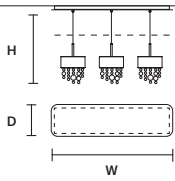

OLÀ C3 LN 75

W 75 cm / 29.50"
D 20 cm / 7.90"
H MAX 180 cm / 70.90"

STANDARD LIGHTING
6×G9×10 W MAX (NOT INCL.)

STANDARD INTEGRATED LED LIGHTING
DOWN 22,5 W CRI>90
3000 K – 3240 NOMINAL LM

ON REQUEST
DOWN 22,5 W CRI>90
2700 K – 3078 NOMINAL LM

DIMMABLE
1-10V + PUSH