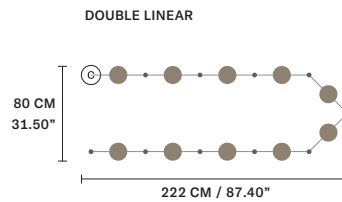

SUGGESTED CONFIGURATION FOR C10

☎ : for the US market, refer to the relevant price list.