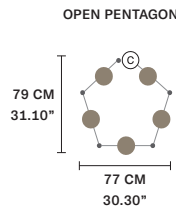

SUGGESTED CONFIGURATION FOR C5