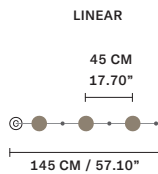

SUGGESTED CONFIGURATION FOR C3