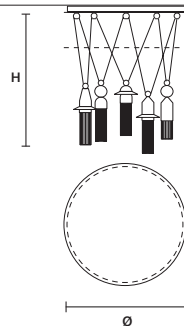

NAPPE C5 RD 80

∅	80 cm / 31.50"
H MAX	155 cm / 61.00"
STANDARD INTEGRATED LED LIGHTING	
5 × 27 W CRI>90 3000 K - 3440 NOMINAL LM	
ON REQUEST	
5 × 27 W CRI>90 2700 K - 3268 NOMINAL LM	
DIMMABLE	
1-10V + PUSH