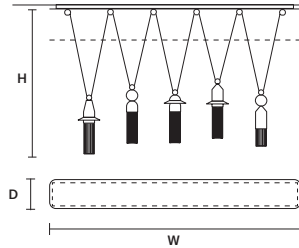

NAPPE C5 LN 175

W	175 cm / 68.90"
D	20 cm / 7.90"
H MAX	155 cm / 61.00"
STANDARD INTEGRATED LED LIGHTING	
5 × 27 W CRI>90 3000 K - 3440 NOMINAL LM	
ON REQUEST	
5 × 27 W CRI>90 2700 K - 3268 NOMINAL LM	
DIMMABLE	
1-10V + PUSH