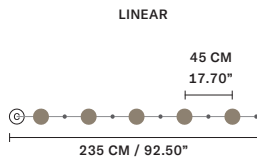

SUGGESTED CONFIGURATION FOR C5