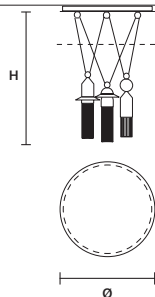

NAPPE C3 RD 60

∅	60 cm / 23.60"
H MAX	155 cm / 61.00"
STANDARD INTEGRATED LED LIGHTING	
3 × 16,2 W CRI>90 3000 K - 2064 NOMINAL LM	
ON REQUEST	
3 × 16,2 W CRI>90 2700 K - 1960 NOMINAL LM	
DIMMABLE	
1-10V + PUSH