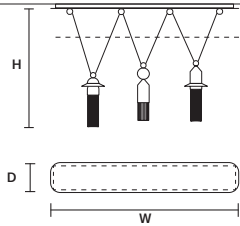

NAPPE C3 LN 125

W	125 cm / 49.20"
D	20 cm / 7.90"
H MAX	155 cm / 61.00"
STANDARD INTEGRATED LED LIGHTING	
3 × 16,2 W CRI>90 3000 K - 2064 NOMINAL LM	
ON REQUEST	
3 × 16,2 W CRI>90 2700 K - 1960 NOMINAL LM	
DIMMABLE	
1-10V + PUSH