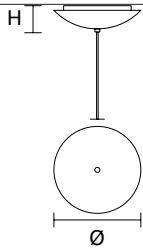

SINGLE CANOPY

SIZE		FRAME FINISHINGS	CANOPY FINISHINGS	PRODUCT NAME
Ø	22,5 cm / 8.90"	● V95	● F01	NAPPE XL1 - XL2 - XL3
H	6 cm / 2.40"	● V90	● F01	NAPPE XL1 - XL2 - XL3
		● V35 ● V70 ● V84	● F01	NAPPE XL1 - XL2 - XL3
		● V72 ● V51 ● V21 ● V95	● V95	NAPPE XL1
		● V72 ● V51 ● V21 ● V95	● V72	NAPPE XL2
		● V72 ● V51 ● V21 ● V95	● V51	NAPPE XL3