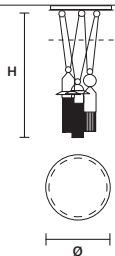

NAPPE C3 RD 40

∅	40 cm / 15.70"
H MAX	155 cm / 61.00"
STANDARD INTEGRATED LED LIGHTING	
3 × 16,2 W CRI>90 3000 K - 2064 NOMINAL LM	
ON REQUEST	
3 × 16,2 W CRI>90 2700 K - 1960 NOMINAL LM	
DIMMABLE	
1-10V + PUSH