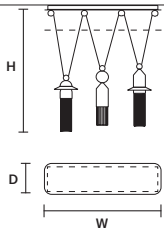

SUGGESTED CONFIGURATION FOR C3

SUGGESTED CONFIGURATION FOR C5

SUGGESTED CONFIGURATION FOR C10

☎ : for the US market, refer to the relevant price list.

NAPPE C3 LN 75 

W	75 cm / 29.50"
D	20 cm / 7.90"
H MAX	155 cm / 61.00"
STANDARD INTEGRATED LED LIGHTING	
3 × 16,2 W CRI>90 3000 K - 2064 NOMINAL LM	
ON REQUEST	
3 × 16,2 W CRI>90 2700 K - 1960 NOMINAL LM	
DIMMABLE	
1-10V + PUSH	