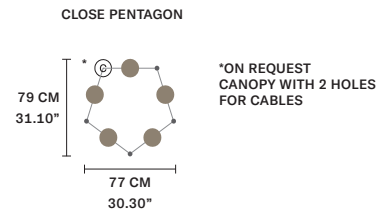

SUGGESTED CONFIGURATION FOR C3

SUGGESTED CONFIGURATION FOR C5

SUGGESTED CONFIGURATION FOR C10

☎ : for the US market, refer to the relevant price list.

NAPPE C3 LN 75 

W	75 cm / 29.50"
D	20 cm / 7.90"
H MAX	155 cm / 61.00"
STANDARD INTEGRATED LED LIGHTING	
3 × 16,2 W CRI>90 3000 K - 2064 NOMINAL LM	
ON REQUEST	
3 × 16,2 W CRI>90 2700 K - 1960 NOMINAL LM	
DIMMABLE	
1-10V + PUSH	