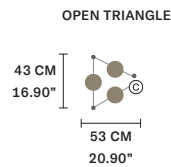

SUGGESTED CONFIGURATION FOR C3