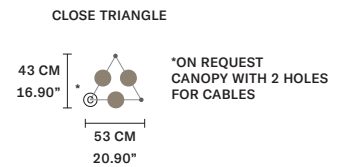

SUGGESTED CONFIGURATION FOR C3

SUGGESTED CONFIGURATION FOR C5

SUGGESTED CONFIGURATION FOR C10

☎ : for the US market, refer to the relevant price list.

NAPPE C3 LN 75 

W	75 cm / 29.50"
D	20 cm / 7.90"
H MAX	155 cm / 61.00"
STANDARD INTEGRATED LED LIGHTING	
3 × 16,2 W CRI>90 3000 K - 2064 NOMINAL LM	
ON REQUEST	
3 × 16,2 W CRI>90 2700 K - 1960 NOMINAL LM	
DIMMABLE	
1-10V + PUSH	