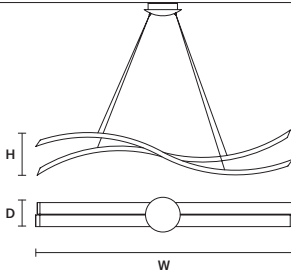

## STANDARD CABLES

**LIBE S160** 

W	160 cm / 63.00"
D	16 cm / 6.30"
H	30 cm / 11.80"
<b>STANDARD INTEGRATED LED LIGHTING</b>	
104 W CRI>90 3000 K – 9770 NOMINAL LM	
<b>ON REQUEST</b>	
104 W CRI>90 2700 K – 9280 NOMINAL LM	
<b>DIMMABLE</b>	
1-10V	

**LIBE S100** 

W	100 cm / 39.40"
D	16 cm / 6.30"
H	20 cm / 7.90"
<b>STANDARD INTEGRATED LED LIGHTING</b>	
63 W CRI>90 3000 K – 5922 NOMINAL LM	
<b>ON REQUEST</b>	
63 W CRI>90 2700 K – 5620 NOMINAL LM	
<b>DIMMABLE</b>	
0-10V	

## SIZE

Ø 27,5 cm / 10.80"  
H 9 cm / 3.50"