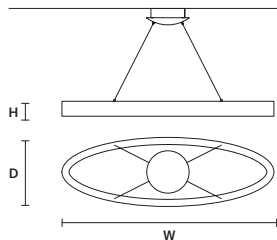

LIBE ELLIPSE S120

W	120 cm / 47.20"
D	40 cm / 15.70"
H	8,5 cm / 3.30"
STANDARD INTEGRATED LED LIGHTING	
86,5 W CRI>90 3000 K – 8131 NOMINAL LM	
ON REQUEST	
86,5 W CRI>90 2700 K – 7720 NOMINAL LM	
DIMMABLE	
0-10V