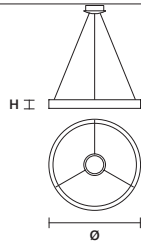

LIBE ROUND S90

∅	90 cm / 35.40"
H	8,5 cm / 3.30"
STANDARD INTEGRATED LED LIGHTING	
90 W CRI>90 3000 K – 8460 NOMINAL LM	
ON REQUEST	
90 W CRI>90 2700 K – 8030 NOMINAL LM	
DIMMABLE	
0-10V