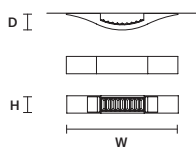

LIBE A55

W 55 cm / 21.70"
D 8 cm / 3.10"
H 8,5 cm / 3.30"

STANDARD INTEGRATED LED LIGHTING

7 W CRI>90
3000 K – 658 NOMINAL LM

ON REQUEST

7 W CRI>90
2700 K – 625 NOMINAL LM

DIMMABLE

NO