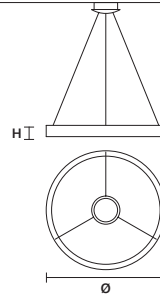

LIBE ROUND S140

∅	140 cm / 55.10"
H	8,5 cm / 3.30"
STANDARD INTEGRATED LED LIGHTING	
144 W CRI>90 3000 K – 13536 NOMINAL LM	
ON REQUEST	
144 W CRI>90 2700 K – 12850 NOMINAL LM	
DIMMABLE	
1-10V