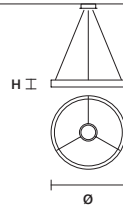

LIBE ROUND S60

∅	60 cm / 23.60"
H	8,5 cm / 3.30"
STANDARD INTEGRATED LED LIGHTING	
59 W CRI>90 3000 K – 5546 NOMINAL LM	
ON REQUEST	
59 W CRI>90 2700 K – 5264 NOMINAL LM	
DIMMABLE	
0-10V