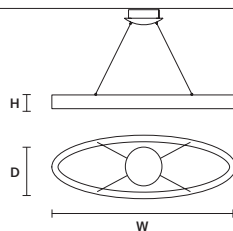

LIBE ELLIPSE S90

W	90 cm / 35.40"
D	30 cm / 11.80"
H	8,5 cm / 3.30"
STANDARD INTEGRATED LED LIGHTING	
62,5 W CRI>90 3000 K – 5875 NOMINAL LM	
ON REQUEST	
62,5 W CRI>90 2700 K – 5580 NOMINAL LM	
DIMMABLE	
0-10V