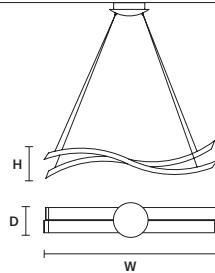

## STANDARD CABLES

**LIBE S160** 

W	160 cm / 63.00"
D	16 cm / 6.30"
H	30 cm / 11.80"
<b>STANDARD INTEGRATED LED LIGHTING</b>	
104 W CRI>90 3000 K – 9770 NOMINAL LM	
<b>ON REQUEST</b>	
104 W CRI>90 2700 K – 9280 NOMINAL LM	
<b>DIMMABLE</b>	
1-10V	

**LIBE S100** 

W	100 cm / 39.40"
D	16 cm / 6.30"
H	20 cm / 7.90"
<b>STANDARD INTEGRATED LED LIGHTING</b>	
63 W CRI>90 3000 K – 5922 NOMINAL LM	
<b>ON REQUEST</b>	
63 W CRI>90 2700 K – 5620 NOMINAL LM	
<b>DIMMABLE</b>	
0-10V	

## SIZE

Ø 27,5 cm / 10.80"  
H 9 cm / 3.50"