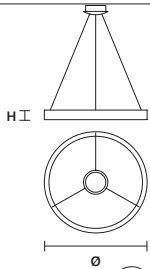

LIBE ROUND S115

∅	115 cm / 45.30"
H	8,5 cm / 3.30"
STANDARD INTEGRATED LED LIGHTING	
116 W CRI>90 3000 K – 10904 NOMINAL LM	
ON REQUEST	
116 W CRI>90 2700 K – 10350 NOMINAL LM	
DIMMABLE	
1-10V