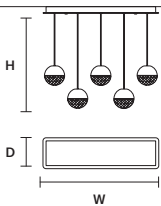

IGLÙ C5 LN 75

W 75 cm / 29.50"
D 20 cm / 7.90"
H MAX 150 cm / 59.10"

STANDARD INTEGRATED LED LIGHTING
27 W CRI>90
3000K - 3440 NOMINAL LM

ON REQUEST
27 W CRI>90
2700K - 3268 NOMINAL LM

DIMMABLE
1-10V + PUSH + DALI