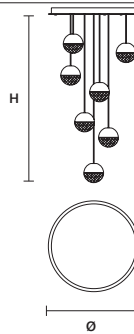

ON REQUEST
27 W CRI>90
2700K - 3268 NOMINAL LM

DIMMABLE
1-10V + PUSH + DALI

IGLÙ C7 RD 60 

∅ 60cm / 23.60"
H MAX 150 cm / 59.10"

STANDARD INTEGRATED LED LIGHTING
37,8 W CRI>90
3000K - 4816 NOMINAL LM

ON REQUEST
37,8 W CRI>90
2700K - 4575 NOMINAL LM

DIMMABLE
1-10V + PUSH + DALI

IGLÙ C10 RD 80 

∅ 80cm / 31.50"
H MAX 150 cm / 59.10"

STANDARD INTEGRATED LED LIGHTING
54 W CRI>90
3000K - 6880 NOMINAL LM

ON REQUEST
54 W CRI>90
2700 K - 6536 NOMINAL LM

DIMMABLE
1-10V + PUSH + DALI