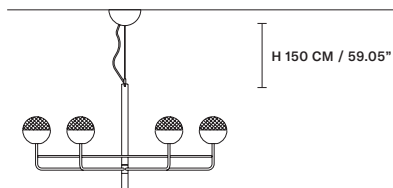

STANDARD

Gold mesh - v94

STANDARD CABLES

IGLÙ S1 25	
ø 25,5 cm / 10.00"	
H 25,5 cm / 10.00"	
STANDARD INTEGRATED LED LIGHTING	
15,5 W CRI>90	
3000 K – 2100 NOMINAL LM	
ON REQUEST	
15,5 W CRI>90	
2700 K – 2000 NOMINAL LM	
DIMMABLE	
NO	

IGLÙ S2	
W 58 cm / 22.80"	
D 18 cm / 7.10"	
H 18 cm / 7.10"	
STANDARD INTEGRATED LED LIGHTING	
19,8 W CRI>90	
3000 K – 2600 NOMINAL LM	
ON REQUEST	
19,8 W CRI>90	
2700 K – 2440 NOMINAL LM	
DIMMABLE	
NO	

IGLÙ S6+1	
ø 96 cm / 37.80"	
H 52 cm / 20.50"	
STANDARD INTEGRATED LED LIGHTING	
26,6 W CRI>90	
3000 K – 3626 NOMINAL LM	
ON REQUEST	
26,6 W CRI>90	
2700 K – 3444 NOMINAL LM	
DIMMABLE	
NO	

IGLÙ S12+1	
ø 96 cm / 37.80"	
H 68 cm / 26.80"	
STANDARD INTEGRATED LED LIGHTING	
49,4 W CRI>90	
3000 K – 6734 NOMINAL LM	
ON REQUEST	
49,4 W CRI>90	
2700 K – 6397 NOMINAL LM	
DIMMABLE	
1-10V + PUSH + DALI	