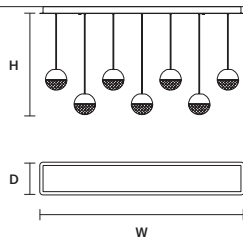

IGLÙ C7 LN 125

W 125 cm / 49.20"
D 20 cm / 7.90"
H MAX 150 cm / 59.10"

STANDARD INTEGRATED LED LIGHTING
37,8 W CRI>90
3000K - 4816 NOMINAL LM

ON REQUEST
37,8 W CRI>90
2700K - 4575 NOMINAL LM

DIMMABLE
1-10V + PUSH + DALI