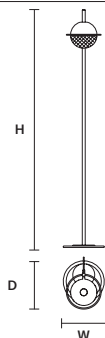

STANDARD

Gold mesh - v94

STANDARD CABLES

IGLÙ S1 25	
ø 25,5 cm / 10.00"	
H 25,5 cm / 10.00"	
STANDARD INTEGRATED LED LIGHTING	
15,5 W CRI>90	
3000 K – 2100 NOMINAL LM	
ON REQUEST	
15,5 W CRI>90	
2700 K – 2000 NOMINAL LM	
DIMMABLE	
NO	

DIMMABLE

TRIAC

TABLE LAMP / FLOOR LAMP | 台灯 / 落地灯

IGLÙ TL1

W 24 cm / 9.40"
 D 28 cm / 11.00"
 H 55 cm / 21.70"

STANDARD INTEGRATED LED LIGHTING

UP 3,7 W CRI>90
 3000 K – 462 NOMINAL LM
 DOWN 11,4 W CRI>90
 3000 K – 1450 NOMINAL LM

ON REQUEST

UP 3,7 W CRI>90
 2700 K – 448 NOMINAL LM
 DOWN 11,4 W CRI>90
 2700 K – 1232 NOMINAL LM

DIMMABLE

NO

IGLÙ STL1

W 24 cm / 9.40"
 D 28 cm / 11.00"
 H 162 cm / 63.80"

STANDARD INTEGRATED LED LIGHTING

UP 3,7 W CRI>90
 3000 K – 462 NOMINAL LM
 DOWN 11,4 W CRI>90
 3000 K – 1450 NOMINAL LM

ON REQUEST

UP 3,7 W CRI>90
 2700 K – 448 NOMINAL LM
 DOWN 11,4 W CRI>90
 2700 K – 1232 NOMINAL LM

DIMMABLE

NO

: for the US market, refer to the relevant price list.

IGLÙ S7 

∅ 60 cm / 23.60"
H MAX 150 cm / 59.10"