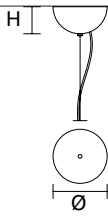

IGLÙ C10 LN 175 

W 175 cm / 68.90"
D 20 cm / 7.90"
H MAX 150 cm / 59.10"

STANDARD INTEGRATED LED LIGHTING
54W CRI>90
3000K - 6880 NOMINAL LM

ON REQUEST
54 W CRI>90
2700 K - 6536 NOMINAL LM

DIMMABLE
1-10V + PUSH + DALI

: for the US market, refer to the relevant price list.

SINGLE CANOPY

SIZE		FINISHINGS	PRODUCT NAME
Ø	12 cm / 4.70"	● V86	IGLÚ S1 25
H	6 cm / 2.40"		

SINGLE CANOPY

SIZE		FINISHINGS	PRODUCT NAME
W	45 cm / 17.70"	● V86	IGLÚ S2
D	5 cm / 2.00"		
H	4 cm / 1.60"		

SINGLE CANOPY

SIZE		FINISHINGS	PRODUCT NAME
Ø	14 cm / 5.50"	● V86	IGLÚ S 6+1
H	7 cm / 2.80"		

SINGLE CANOPY

SIZE		FINISHINGS	PRODUCT NAME
Ø	18 cm / 7.10"	● V86	IGLÚ S 12+1
H	9 cm / 3.50"		

SINGLE CANOPY

SIZE		FINISHINGS	PRODUCT NAME
Ø	20 cm / 7.90"	● V86	IGLÚ S 18+1
H	10 cm / 3.90"		