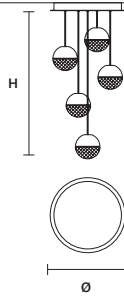

IGLÙ C5 RD 40

∅ 40cm / 15.70"
H MAX 150 cm / 59.10"

STANDARD INTEGRATED LED LIGHTING
27W CRI>90
3000K - 3440 NOMINAL LM

ON REQUEST
27 W CRI>90
2700K - 3268 NOMINAL LM

DIMMABLE
1-10V + PUSH + DALI