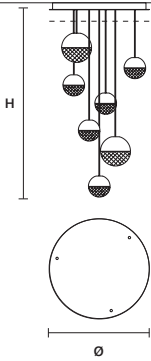

IGLÙ S7

∅ 60 cm / 23.60"
H MAX 150 cm / 59.10"

STANDARD INTEGRATED LED LIGHTING
52,3 W CRI>90
3000 K - 6700 NOMINAL LM

ON REQUEST
52,3 W CRI>90
2700 K - 6030 NOMINAL LM

DIMMABLE
1-10V + PUSH + DALI