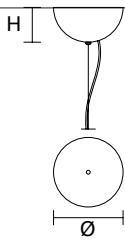

IGLÙ C10 LN 175 

W 175 cm / 68.90"
D 20 cm / 7.90"
H MAX 150 cm / 59.10"

STANDARD INTEGRATED LED LIGHTING
54W CRI>90
3000K - 6880 NOMINAL LM

ON REQUEST
54 W CRI>90
2700 K - 6536 NOMINAL LM

DIMMABLE
1-10V + PUSH + DALI

: for the US market, refer to the relevant price list.

SINGLE CANOPY

SIZE		FINISHINGS	PRODUCT NAME
Ø	12 cm / 4.70"	● V86	IGLÚ S1 25
H	6 cm / 2.40"		

SINGLE CANOPY

SIZE		FINISHINGS	PRODUCT NAME
W	45 cm / 17.70"	● V86	IGLÚ S2
D	5 cm / 2.00"		
H	4 cm / 1.60"		

SINGLE CANOPY

SIZE		FINISHINGS	PRODUCT NAME
Ø	14 cm / 5.50"	● V86	IGLÚ S 6+1
H	7 cm / 2.80"		

SINGLE CANOPY

SIZE		FINISHINGS	PRODUCT NAME
Ø	18 cm / 7.10"	● V86	IGLÚ S 12+1
H	9 cm / 3.50"		

SINGLE CANOPY

SIZE		FINISHINGS	PRODUCT NAME
Ø	20 cm / 7.90"	● V86	IGLÚ S 18+1
H	10 cm / 3.90"		

LINEAR CANOPY LN 75

	SIZE	FINISHINGS	PRODUCT NAME	
	W	75 cm / 29.50"	● V86	IGLÚ C5 LN 75
	D	20 cm / 7.90"		
	H	4 cm / 1.60"		

LINEAR CANOPY LN 125

	SIZE	FINISHINGS	PRODUCT NAME	
	W	125 cm / 49.20"	● V86	IGLÚ C7 LN 125
	D	20 cm / 7.90"		
	H	4 cm / 1.60"		