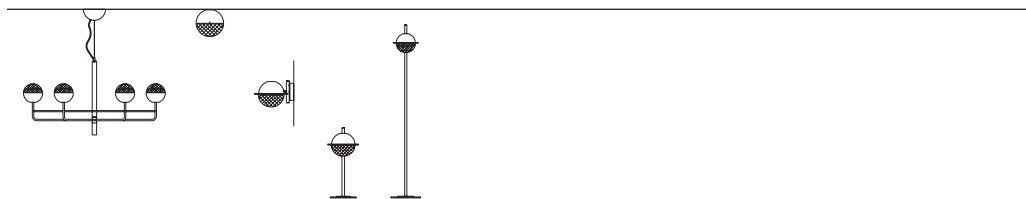

Iglù

SUSPENSION | 吊灯
CEILING | 吸顶灯
APPLIQUE | 壁灯
TABLE LAMP | 台灯
FLOOR LAMP | 落地灯

Metal structure painted with brushed patina. LED lighting.

这种灯具的结构是涂漆的金属。LED照明。