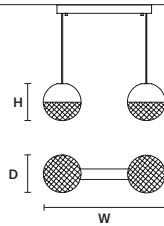

IGLÙ S2	
W 58 cm / 22.80"	
D 18 cm / 7.10"	
H 18 cm / 7.10"	
STANDARD INTEGRATED LED LIGHTING	
19,8 W CRI>90	
3000 K – 2600 NOMINAL LM	
ON REQUEST	
19,8 W CRI>90	
2700 K – 2440 NOMINAL LM	
DIMMABLE	
NO