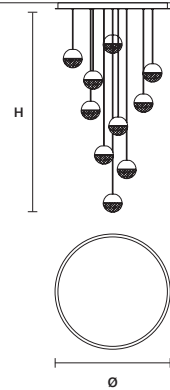

DIMMABLE
1-10V + PUSH + DALI

IGLÙ C10 RD 80 

∅ 80cm / 31.50"
H MAX 150 cm / 59.10"

STANDARD INTEGRATED LED LIGHTING
54 W CRI>90
3000K - 6880 NOMINAL LM

ON REQUEST
54 W CRI>90
2700 K - 6536 NOMINAL LM

DIMMABLE
1-10V + PUSH + DALI

IGLÙ C5 LN 75 

W 75 cm / 29.50"
D 20 cm / 7.90"
H MAX 150 cm / 59.10"

STANDARD INTEGRATED LED LIGHTING
27 W CRI>90
3000K - 3440 NOMINAL LM

ON REQUEST
27 W CRI>90
2700K - 3268 NOMINAL LM

DIMMABLE
1-10V + PUSH + DALI