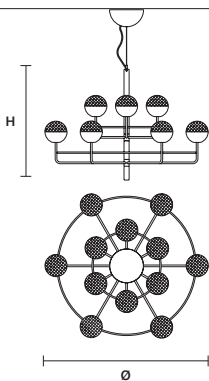

IGLÙ S12+1	
ø 96 cm / 37.80"	
H 68 cm / 26.80"	
STANDARD INTEGRATED LED LIGHTING	
49,4 W CRI>90	
3000 K – 6734 NOMINAL LM	
ON REQUEST	
49,4 W CRI>90	
2700 K – 6397 NOMINAL LM	
DIMMABLE	
1-10V + PUSH + DALI