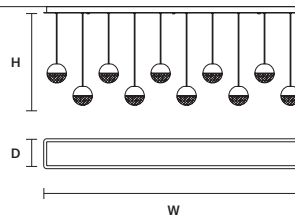

IGLÙ C10 LN 175

W 175 cm / 68.90"
D 20 cm / 7.90"
H MAX 150 cm / 59.10"

STANDARD INTEGRATED LED LIGHTING
54W CRI>90
3000K - 6880 NOMINAL LM

ON REQUEST
54 W CRI>90
2700 K - 6536 NOMINAL LM

DIMMABLE
1-10V + PUSH + DALI