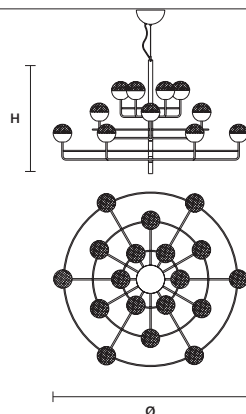

IGLÙ S18+1	
ø 136 cm / 53.50"	
H 82 cm / 32.30"	
STANDARD INTEGRATED LED LIGHTING	
73,5 W CRI>90	
3000 K – 10258 NOMINAL LM	
ON REQUEST	
73,5 W CRI>90	
2700 K – 9745 NOMINAL LM	
DIMMABLE	
PUSH + DALI