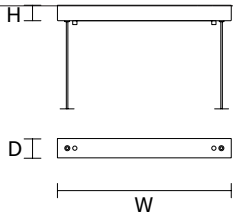

IGLÙ C10 LN 175 

W 175 cm / 68.90"
D 20 cm / 7.90"
H MAX 150 cm / 59.10"

STANDARD INTEGRATED LED LIGHTING
54W CRI>90
3000K - 6880 NOMINAL LM

ON REQUEST
54 W CRI>90
2700 K - 6536 NOMINAL LM

DIMMABLE
1-10V + PUSH + DALI

: for the US market, refer to the relevant price list.

SINGLE CANOPY

SIZE		FINISHINGS	PRODUCT NAME
Ø	12 cm / 4.70"	● V86	IGLÚ S1 25
H	6 cm / 2.40"		

SINGLE CANOPY

SIZE		FINISHINGS	PRODUCT NAME
W	45 cm / 17.70"	● V86	IGLÚ S2
D	5 cm / 2.00"		
H	4 cm / 1.60"		