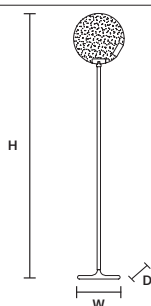

HORO STL	
W	30 cm / 11.80"
D	25 cm / 9.80"
H	150 cm / 59.10"
STANDARD INTEGRATED LED LIGHTING	
14,4 W CRI>95 3000 K – 1536 NOMINAL LM	
ON REQUEST	
14,4 W CRI>95 2700 K – 1464 NOMINAL LM	
DIMMABLE	
NO