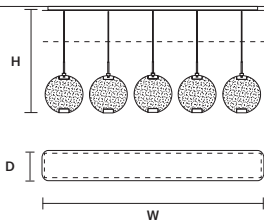

HORO C5 LN 175

W	175 cm / 68.90"
D	20 cm / 7.90"
H MAX	155 cm / 61.00"
STANDARD INTEGRATED LED LIGHTING	
72 W CRI>95	
3000 K – 7680 NOMINAL LM	
ON REQUEST	
72 W CRI>95	
2700 K – 7320 NOMINAL LM	
DIMMABLE	
0-10V