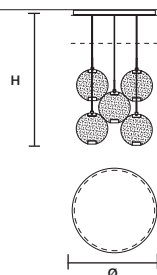

HORO C5 RD 80

∅	80 cm / 31.50"
H MAX	155 cm / 61.00"
STANDARD INTEGRATED LED LIGHTING	
72 W CRI>95	
3000 K – 7680 NOMINAL LM	
ON REQUEST	
72 W CRI>95	
2700 K – 7320 NOMINAL LM	
DIMMABLE	
0-10V