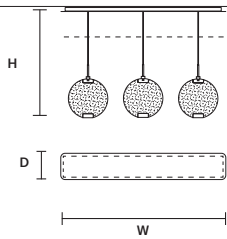

HORO C3 LN 125

W	125 cm / 49.20"
D	20 cm / 7.90"
H MAX	155 cm / 61.00"
STANDARD INTEGRATED LED LIGHTING	
43,2 W CRI>95	
3000 K – 4608 NOMINAL LM	
ON REQUEST	
43,2 W CRI>95	
2700 K – 4392 NOMINAL LM	
DIMMABLE	
0-10V