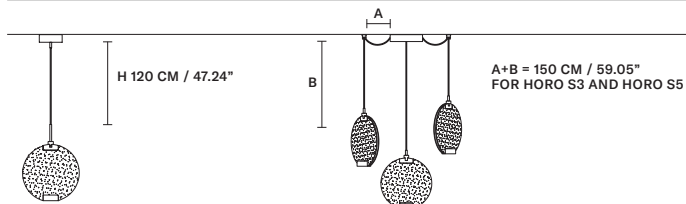

STANDARD CABLES

HORO S1 

W 30 cm / 11.80"
 D 8 cm / 3.10"
 H 34 cm / 13.40"

STANDARD INTEGRATED LED LIGHTING
14,4 W CRI>95 3000 K – 1536 NOMINAL LM
ON REQUEST
14,4 W CRI>95 2700 K – 1464 NOMINAL LM
DIMMABLE
NO

: for the US market, refer to the relevant price list.

HORO A	
	
W	30 cm / 11.80"
D	12 cm / 4.70"
H	30 cm / 11.80"
STANDARD INTEGRATED LED LIGHTING	
14,4 W CRI>95 3000 K – 1536 NOMINAL LM	
ON REQUEST	
14,4 W CRI>95 2700 K – 1464 NOMINAL LM	
DIMMABLE	
NO	

HORO STL	
	
W	30 cm / 11.80"
D	25 cm / 9.80"
H	150 cm / 59.10"
STANDARD INTEGRATED LED LIGHTING	
14,4 W CRI>95 3000 K – 1536 NOMINAL LM	
ON REQUEST	
14,4 W CRI>95 2700 K – 1464 NOMINAL LM	
DIMMABLE	
NO	

LINEAR CANOPY LN 125

		SIZE	FINISHINGS	PRODUCT NAME
	W	125 cm / 49.20"	● V98	HORO C3 LN 125
	D	20 cm / 7.90"		
	H	4 cm / 1.60"		

LINEAR CANOPY LN 175

		SIZE	FINISHINGS	PRODUCT NAME
	W	175 cm / 68.90"	● V98	HORO C5 LN 175
	D	20 cm / 7.90"		
	H	4 cm / 1.60"		