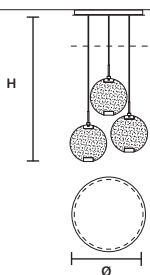

HORO C3 RD 60

∅	60 cm / 23.60"
H MAX	155 cm / 61.00"
STANDARD INTEGRATED LED LIGHTING	
43,2 W CRI>95	
3000 K – 4608 NOMINAL LM	
ON REQUEST	
43,2 W CRI>95	
2700 K – 4392 NOMINAL LM	
DIMMABLE	
0-10V