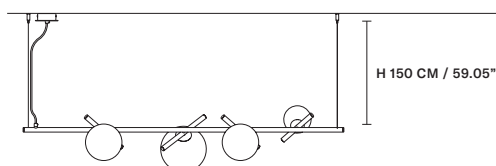

MATERIALS

STANDARD

Triplex Murano glass

STANDARD CABLES

POSY S1 12 

W	18 cm / 7.10"
D	12 cm / 4.70"
H	14 cm / 5.50"

STANDARD LIGHTING
1xG9x10 W MAX (NOT INCL.)*

* BULB MAX
Ø 37 mm/1.50" W 70 mm/2.80"

POSY S1 16 

W	22 cm / 8.70"
D	16 cm / 6.30"
H	18 cm / 7.10"

STANDARD LIGHTING
1xE14x10 W MAX (NOT INCL.)*

* BULB MAX
Ø 37 mm/1.50" W 110 mm/4.30"

POSY S1 20 

W	26 cm / 10.20"
D	20 cm / 7.90"
H	22 cm / 8.70"

STANDARD LIGHTING
1xE14x10 W MAX (NOT INCL.)*

* BULB MAX
Ø 37 mm/1.50" W 150 mm/5.90"

POSY S1 25 

W	31 cm / 12.20"
D	25 cm / 9.80"
H	29 cm / 11.40"

STANDARD LIGHTING
1xE27x20 W MAX (NOT INCL.)*

* BULB MAX
Ø 62 mm/2.40" W 185 mm/7.30"

POSY BIL4 

W	140 cm / 55.10"
D	38 cm / 15.00"
H	29 cm / 11.40"

STANDARD LIGHTING
1xG9x10 W MAX (NOT INCL.)*
3xE14x10 W MAX (NOT INCL.)**
* BULB MAX
Ø 37 mm/1.50" W 70 mm/2.80"
** BULB MAX
Ø 37 mm/1.50" W 110 mm/4.30"