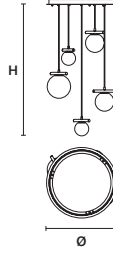

POSY A1 P 

W	22 cm / 8.70"
D	22 cm / 8.70"
H	16 cm / 6.30"

STANDARD LIGHTING
1×E14×10 W MAX (NOT INCL.)*

* BULB MAX
Ø 37 mm / 1.50" W 110 mm / 4.30"

POSY A1 G 

W	26 cm / 10.20"
D	26 cm / 10.20"
H	20 cm / 7.90"

* BULB MAX
Ø 37 mm / 1.50" W 110 mm / 4.30"

POSY STL 

W	39 cm / 15.40"
D	32 cm / 12.60"
H	152 cm / 59.80"

STANDARD LIGHTING
1×G9×10 W MAX (NOT INCL.)*
2×E14×10 W MAX (NOT INCL.)**
* BULB MAX
Ø 37 mm / 1.50" W 70 mm / 2.80"
** BULB MAX
Ø 37 mm / 1.50" W 110 mm / 4.30"

 : for the US market, refer to the relevant price list.
 * ETL ONLY FOR US MARKET.

POSY S3 

∅ 40 cm / 15.70"
H MAX 160 cm / 63.00"

STANDARD LIGHTING
1×G9×10 W MAX (NOT INCL.)*
2×E14×10 W MAX (NOT INCL.)**
* BULB MAX
∅ 37 mm/1.50" W 70 mm/2.80"
** BULB MAX
∅ 37 mm/1.50" W 110 mm/4.30"

POSY S5 

∅ 60 cm / 23.60"
H MAX 160 cm / 63.00"

STANDARD LIGHTING
2×G9×10 W MAX (NOT INCL.)*
3×E14×10 W MAX (NOT INCL.)**
* BULB MAX
∅ 37 mm/1.50" W 70 mm/2.80"
** BULB MAX
∅ 37 mm/1.50" W 110 mm/4.30"

POSY C5 RD 40 