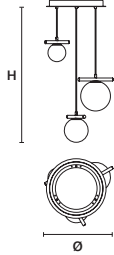

POSY A1 P 

W	22 cm / 8.70"
D	22 cm / 8.70"
H	16 cm / 6.30"

STANDARD LIGHTING
1×E14×10 W MAX (NOT INCL.)*

* BULB MAX
Ø 37 mm / 1.50" W 110 mm / 4.30"

POSY A1 G 

W	26 cm / 10.20"
D	26 cm / 10.20"
H	20 cm / 7.90"

STANDARD LIGHTING
1×E14×10 W MAX (NOT INCL.)*

* BULB MAX
Ø 37 mm / 1.50" W 110 mm / 4.30"

TABLE LAMP / FLOOR LAMP | 台灯 / 落地灯

POSY TL 

W	26 cm / 10.20"
D	20 cm / 7.90"
H	20 cm / 7.90"

STANDARD LIGHTING
1×E14×10 W MAX (NOT INCL.)*

* BULB MAX
Ø 37 mm / 1.50" W 110 mm / 4.30"

POSY STL 

W	39 cm / 15.40"
D	32 cm / 12.60"
H	152 cm / 59.80"

STANDARD LIGHTING
1×G9×10 W MAX (NOT INCL.)*
2×E14×10 W MAX (NOT INCL.)**
* BULB MAX
Ø 37 mm / 1.50" W 70 mm / 2.80"
** BULB MAX
Ø 37 mm / 1.50" W 110 mm / 4.30"

 : for the US market, refer to the relevant price list.
 * ETL ONLY FOR US MARKET.

POSY S3 

∅ 40 cm / 15.70"
H MAX 160 cm / 63.00"

STANDARD LIGHTING
1×G9×10 W MAX (NOT INCL.)*
2×E14×10 W MAX (NOT INCL.)**
* BULB MAX
∅ 37 mm/1.50" W 70 mm/2.80"
** BULB MAX
∅ 37 mm/1.50" W 110 mm/4.30"