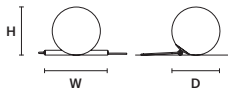

POSY A1 P 

W	22 cm / 8.70"
D	22 cm / 8.70"
H	16 cm / 6.30"

STANDARD LIGHTING
1×E14×10 W MAX (NOT INCL.)*

* BULB MAX
Ø 37 mm / 1.50" W 110 mm / 4.30"

POSY A1 G 

W	26 cm / 10.20"
D	26 cm / 10.20"
H	20 cm / 7.90"

STANDARD LIGHTING
1×E14×10 W MAX (NOT INCL.)*

* BULB MAX
Ø 37 mm / 1.50" W 110 mm / 4.30"

TABLE LAMP / FLOOR LAMP | 台灯 / 落地灯

POSY TL 

W	26 cm / 10.20"
D	20 cm / 7.90"
H	20 cm / 7.90"

STANDARD LIGHTING
1×E14×10 W MAX (NOT INCL.)*

* BULB MAX
Ø 37 mm / 1.50" W 110 mm / 4.30"

POSY STL 

W	39 cm / 15.40"
D	32 cm / 12.60"
H	152 cm / 59.80"

STANDARD LIGHTING
1×G9×10 W MAX (NOT INCL.)*
2×E14×10 W MAX (NOT INCL.)**
* BULB MAX
Ø 37 mm / 1.50" W 70 mm / 2.80"
** BULB MAX
Ø 37 mm / 1.50" W 110 mm / 4.30"

 : for the US market, refer to the relevant price list.
 * ETL ONLY FOR US MARKET.

POSY S3 

∅ 40 cm / 15.70"
H MAX 160 cm / 63.00"

STANDARD LIGHTING
1×G9×10 W MAX (NOT INCL.)*
2×E14×10 W MAX (NOT INCL.)**
* BULB MAX
∅ 37 mm/1.50" W 70 mm/2.80"
** BULB MAX
∅ 37 mm/1.50" W 110 mm/4.30"