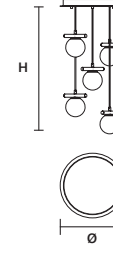

POSY C5 RD 40

∅ 40 cm / 15.70"
H MAX 160 cm / 63.00"

STANDARD LIGHTING
5×G9×10 W MAX (NOT INCL.)*
* BULB MAX
∅ 37 mm/1.50" W 70 mm/2.80"