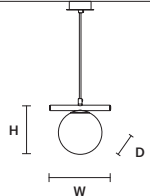

MATERIALS

STANDARD

Triplex Murano glass

STANDARD CABLES

POSY S1 12 

W	18 cm / 7.10"
D	12 cm / 4.70"
H	14 cm / 5.50"

STANDARD LIGHTING
1xG9x10 W MAX (NOT INCL.)*

* BULB MAX
Ø 37 mm/1.50" W 70 mm/2.80"

POSY S1 16 

W	22 cm / 8.70"
D	16 cm / 6.30"
H	18 cm / 7.10"

STANDARD LIGHTING
1xE14x10 W MAX (NOT INCL.)*

* BULB MAX
Ø 37 mm/1.50" W 110 mm/4.30"

POSY S1 20 

W	26 cm / 10.20"
D	20 cm / 7.90"
H	22 cm / 8.70"

STANDARD LIGHTING
1xE14x10 W MAX (NOT INCL.)*

* BULB MAX
Ø 37 mm/1.50" W 150 mm/5.90"

POSY S1 25 

W	31 cm / 12.20"
D	25 cm / 9.80"
H	29 cm / 11.40"

STANDARD LIGHTING
1xE27x20 W MAX (NOT INCL.)*

* BULB MAX
Ø 62 mm/2.40" W 185 mm/7.30"

POSY BIL3 

W	100 cm / 39.40"
D	33 cm / 13.00"
H	34 cm / 13.40"

STANDARD LIGHTING
1xG9x10 W MAX (NOT INCL.)*
2xE14x10 W MAX (NOT INCL.)**
* BULB MAX
Ø 37 mm/1.50" W 70 mm/2.80"
** BULB MAX
Ø 37 mm/1.50" W 110 mm/4.30"