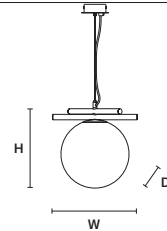

POSY S1 16 

W	22 cm / 8.70"
D	16 cm / 6.30"
H	18 cm / 7.10"

STANDARD LIGHTING
1xE14x10 W MAX (NOT INCL.)*

* BULB MAX
Ø 37 mm/1.50" W 110 mm/4.30"

POSY S1 20 

W	26 cm / 10.20"
D	20 cm / 7.90"
H	22 cm / 8.70"

STANDARD LIGHTING
1xE14x10 W MAX (NOT INCL.)*

* BULB MAX
Ø 37 mm/1.50" W 150 mm/5.90"

POSY S1 25 

W	31 cm / 12.20"
D	25 cm / 9.80"
H	29 cm / 11.40"

STANDARD LIGHTING
1xE27x20 W MAX (NOT INCL.)*

* BULB MAX
Ø 62 mm/2.40" W 185 mm/7.30"

POSY BIL3 

W	100 cm / 39.40"
D	33 cm / 13.00"
H	34 cm / 13.40"

STANDARD LIGHTING
1xG9x10 W MAX (NOT INCL.)*
2xE14x10 W MAX (NOT INCL.)**
* BULB MAX
Ø 37 mm/1.50" W 70 mm/2.80"
** BULB MAX
Ø 37 mm/1.50" W 110 mm/4.30"

POSY BIL4 

W	140 cm / 55.10"
D	38 cm / 15.00"
H	29 cm / 11.40"

STANDARD LIGHTING
1xG9x10 W MAX (NOT INCL.)*
3xE14x10 W MAX (NOT INCL.)**
* BULB MAX
Ø 37 mm/1.50" W 70 mm/2.80"
** BULB MAX
Ø 37 mm/1.50" W 110 mm/4.30"