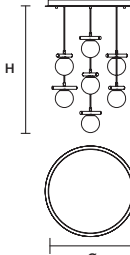

 : for the US market, refer to the relevant price list.
 * ETL ONLY FOR US MARKET.

POSY S3 

∅ 40 cm / 15.70"
H MAX 160 cm / 63.00"

STANDARD LIGHTING
1×G9×10 W MAX (NOT INCL.)*
2×E14×10 W MAX (NOT INCL.)**
* BULB MAX
∅ 37 mm/1.50" W 70 mm/2.80"
** BULB MAX
∅ 37 mm/1.50" W 110 mm/4.30"

POSY S5 

∅ 60 cm / 23.60"
H MAX 160 cm / 63.00"

STANDARD LIGHTING
2×G9×10 W MAX (NOT INCL.)*
3×E14×10 W MAX (NOT INCL.)**
* BULB MAX
∅ 37 mm/1.50" W 70 mm/2.80"
** BULB MAX
∅ 37 mm/1.50" W 110 mm/4.30"

POSY C5 RD 40 

∅ 40 cm / 15.70"
H MAX 160 cm / 63.00"

STANDARD LIGHTING
5×G9×10 W MAX (NOT INCL.)*
* BULB MAX
∅ 37 mm/1.50" W 70 mm/2.80"

POSY C7 RD 60 

∅ 60 cm / 23.60"
H MAX 160 cm / 63.00"

STANDARD LIGHTING
7×G9×10 W MAX (NOT INCL.)*
* BULB MAX
∅ 37 mm/1.50" W 70 mm/2.80"

POSY C10 RD 80 

∅ 80 cm / 31.50"
H MAX 160 cm / 63.00"

STANDARD LIGHTING
10×G9×10 W MAX (NOT INCL.)*

* BULB MAX
∅ 37 mm/1.50" W 70 mm/2.80"

POSY C5 LN 75 

w 75 cm / 29.50"
d 20 cm / 7.90"
H MAX 160 cm / 63.00"