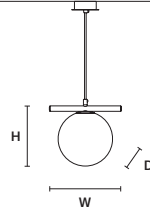

MATERIALS

STANDARD

Triplex Murano glass

STANDARD CABLES

POSY S1 12 

W	18 cm / 7.10"
D	12 cm / 4.70"
H	14 cm / 5.50"

STANDARD LIGHTING
1xG9x10 W MAX (NOT INCL.)*

* BULB MAX
Ø 37 mm/1.50" W 70 mm/2.80"

POSY S1 16 

W	22 cm / 8.70"
D	16 cm / 6.30"
H	18 cm / 7.10"

STANDARD LIGHTING
1xE14x10 W MAX (NOT INCL.)*

* BULB MAX
Ø 37 mm/1.50" W 110 mm/4.30"

POSY S1 20 

W	26 cm / 10.20"
D	20 cm / 7.90"
H	22 cm / 8.70"

STANDARD LIGHTING
1xE14x10 W MAX (NOT INCL.)*

* BULB MAX
Ø 37 mm/1.50" W 150 mm/5.90"

POSY S1 25 

W	31 cm / 12.20"
D	25 cm / 9.80"
H	29 cm / 11.40"

STANDARD LIGHTING
1xE27x20 W MAX (NOT INCL.)*

* BULB MAX
Ø 62 mm/2.40" W 185 mm/7.30"

POSY BIL3 

W	100 cm / 39.40"
D	33 cm / 13.00"
H	34 cm / 13.40"

STANDARD LIGHTING
1xG9x10 W MAX (NOT INCL.)*
2xE14x10 W MAX (NOT INCL.)**
* BULB MAX
Ø 37 mm/1.50" W 70 mm/2.80"
** BULB MAX
Ø 37 mm/1.50" W 110 mm/4.30"