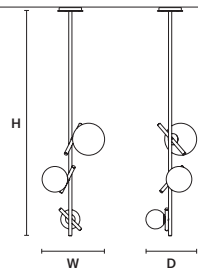

POSY VERT 3

W	39 cm / 15.40"
D	32 cm / 12.60"
H	142 cm / 55.90"

STANDARD LIGHTING
1xG9x10 W MAX (NOT INCL.)*
2xE14x10 W MAX (NOT INCL.)**
* BULB MAX
Ø 37 mm/1.50" W 70 mm/2.80"
** BULB MAX
Ø 37 mm/1.50" W 110 mm/4.30"