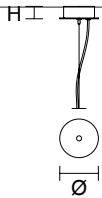

POSY C10 RD 80 

∅ 80 cm / 31.50"
H MAX 160 cm / 63.00"

STANDARD LIGHTING
10×G9×10 W MAX (NOT INCL.)*

* BULB MAX
∅ 37 mm/1.50" W 70 mm/2.80"

POSY C5 LN 75 

w 75 cm / 29.50"
d 20 cm / 7.90"
H MAX 160 cm / 63.00"

STANDARD LIGHTING
5×G9×10 W MAX (NOT INCL.)*

* BULB MAX
∅ 37 mm/1.50" W 70 mm/2.80"

POSY C7 LN 125 

w 125 cm / 49.20"
d 20 cm / 7.90"
H MAX 160 cm / 63.00"

STANDARD LIGHTING
7×G9×10 W MAX (NOT INCL.)*

* BULB MAX
∅ 37 mm/1.50" W 70 mm/2.80"

POSY C10 LN 175 

w 175 cm / 68.90"
d 20 cm / 7.90"
H MAX 160 cm / 63.00"

STANDARD LIGHTING
10×G9×10 W MAX (NOT INCL.)*

* BULB MAX
∅ 37 mm/1.50" W 70 mm/2.80"

: for the US market, refer to the relevant price list.

SINGLE CANOPY

SIZE		FINISHINGS	PRODUCT NAME
ø	10 cm / 3.90"	● V91	POSY S1 12
H	3,2 cm / 1.30"		POSY S1 16
			POSY S1 20
			POSY BIL3
			POSY BIL4
			POSY BIL6

SINGLE CANOPY

SIZE		FINISHINGS	PRODUCT NAME
ø	10 cm / 3.90"	● V91	POSY S1 25
H	3,2 cm / 1.30"		