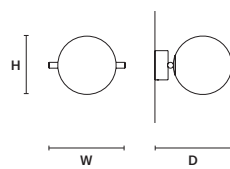

POSY A1 P 

W	22 cm / 8.70"
D	22 cm / 8.70"
H	16 cm / 6.30"

STANDARD LIGHTING
1×E14×10 W MAX (NOT INCL.)*

* BULB MAX
Ø 37 mm / 1.50" W 110 mm / 4.30"

POSY A1 G 

W	26 cm / 10.20"
D	26 cm / 10.20"
H	20 cm / 7.90"

STANDARD LIGHTING
1×E14×10 W MAX (NOT INCL.)*

* BULB MAX
Ø 37 mm / 1.50" W 110 mm / 4.30"

TABLE LAMP / FLOOR LAMP | 台灯 / 落地灯

POSY TL 

W	26 cm / 10.20"
D	20 cm / 7.90"
H	20 cm / 7.90"

STANDARD LIGHTING
1×E14×10 W MAX (NOT INCL.)*

* BULB MAX
Ø 37 mm / 1.50" W 110 mm / 4.30"

POSY STL 

W	39 cm / 15.40"
D	32 cm / 12.60"
H	152 cm / 59.80"

STANDARD LIGHTING
1×G9×10 W MAX (NOT INCL.)*
2×E14×10 W MAX (NOT INCL.)**
* BULB MAX
Ø 37 mm / 1.50" W 70 mm / 2.80"
** BULB MAX
Ø 37 mm / 1.50" W 110 mm / 4.30"

 : for the US market, refer to the relevant price list.
 * ETL ONLY FOR US MARKET.

POSY S3 

∅ 40 cm / 15.70"
H MAX 160 cm / 63.00"

STANDARD LIGHTING
1×G9×10 W MAX (NOT INCL.)*
2×E14×10 W MAX (NOT INCL.)**
* BULB MAX
∅ 37 mm/1.50" W 70 mm/2.80"
** BULB MAX
∅ 37 mm/1.50" W 110 mm/4.30"