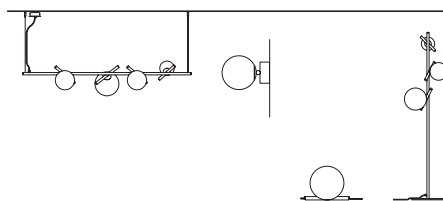

Posy

SUSPENSION | 吊灯
APPLIQUE | 壁灯
TABLE LAMP | 台灯
FLOOR LAMP | 落地灯