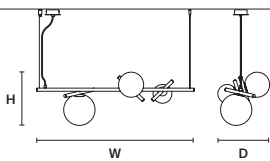

POSY S1 16 

W	22 cm / 8.70"
D	16 cm / 6.30"
H	18 cm / 7.10"

STANDARD LIGHTING
1xE14x10 W MAX (NOT INCL.)*

* BULB MAX
Ø 37 mm/1.50" W 110 mm/4.30"

POSY S1 20 

W	26 cm / 10.20"
D	20 cm / 7.90"
H	22 cm / 8.70"

STANDARD LIGHTING
1xE14x10 W MAX (NOT INCL.)*

* BULB MAX
Ø 37 mm/1.50" W 150 mm/5.90"

POSY S1 25 

W	31 cm / 12.20"
D	25 cm / 9.80"
H	29 cm / 11.40"

STANDARD LIGHTING
1xE27x20 W MAX (NOT INCL.)*

* BULB MAX
Ø 62 mm/2.40" W 185 mm/7.30"

POSY BIL3 

W	100 cm / 39.40"
D	33 cm / 13.00"
H	34 cm / 13.40"

STANDARD LIGHTING
1xG9x10 W MAX (NOT INCL.)*
2xE14x10 W MAX (NOT INCL.)**
* BULB MAX
Ø 37 mm/1.50" W 70 mm/2.80"
** BULB MAX
Ø 37 mm/1.50" W 110 mm/4.30"

POSY BIL4 

W	140 cm / 55.10"
D	38 cm / 15.00"
H	29 cm / 11.40"

STANDARD LIGHTING
1xG9x10 W MAX (NOT INCL.)*
3xE14x10 W MAX (NOT INCL.)**
* BULB MAX
Ø 37 mm/1.50" W 70 mm/2.80"
** BULB MAX
Ø 37 mm/1.50" W 110 mm/4.30"