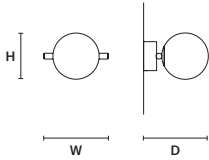

POSY BIL6 

W	180 cm / 70.90"
D	42 cm / 16.50"
H	31 cm / 12.20"

STANDARD LIGHTING
2xG9x10 W MAX (NOT INCL.)*
4xE14x10 W MAX (NOT INCL.)**
* BULB MAX
Ø 37 mm/1.50" W 70 mm/2.80"
** BULB MAX
Ø 37 mm/1.50" W 110 mm/4.30"

POSY VERT 2 

W	42 cm / 16.50"
D	20 cm / 7.90"
H	102 cm / 40.20"

STANDARD LIGHTING
2xE14x10 W MAX (NOT INCL.)*

* BULB MAX
Ø 37 mm/1.50" W 70 mm/2.80"

POSY VERT 3 

W	39 cm / 15.40"
D	32 cm / 12.60"
H	142 cm / 55.90"

STANDARD LIGHTING
1xG9x10 W MAX (NOT INCL.)*
2xE14x10 W MAX (NOT INCL.)**
* BULB MAX
Ø 37 mm/1.50" W 70 mm/2.80"
** BULB MAX
Ø 37 mm/1.50" W 110 mm/4.30"

Ⓜ : for the US market, refer to the relevant price list.

POSY A1 P 

W	22 cm / 8.70"
D	22 cm / 8.70"
H	16 cm / 6.30"

STANDARD LIGHTING
1×E14×10 W MAX (NOT INCL.)*

* BULB MAX
Ø 37 mm / 1.50" W 110 mm / 4.30"

POSY A1 G 

W	26 cm / 10.20"
D	26 cm / 10.20"
H	20 cm / 7.90"