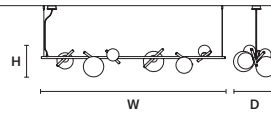

POSY BIL3 

W	100 cm / 39.40"
D	33 cm / 13.00"
H	34 cm / 13.40"

STANDARD LIGHTING
1xG9x10 W MAX (NOT INCL.)*
2xE14x10 W MAX (NOT INCL.)**
* BULB MAX
Ø 37 mm/1.50" W 70 mm/2.80"
** BULB MAX
Ø 37 mm/1.50" W 110 mm/4.30"

POSY BIL4 

W	140 cm / 55.10"
D	38 cm / 15.00"
H	29 cm / 11.40"

STANDARD LIGHTING
1xG9x10 W MAX (NOT INCL.)*
3xE14x10 W MAX (NOT INCL.)**
* BULB MAX
Ø 37 mm/1.50" W 70 mm/2.80"
** BULB MAX
Ø 37 mm/1.50" W 110 mm/4.30"

POSY BIL6 

W	180 cm / 70.90"
D	42 cm / 16.50"
H	31 cm / 12.20"

STANDARD LIGHTING
2xG9x10 W MAX (NOT INCL.)*
4xE14x10 W MAX (NOT INCL.)**
* BULB MAX
Ø 37 mm/1.50" W 70 mm/2.80"
** BULB MAX
Ø 37 mm/1.50" W 110 mm/4.30"