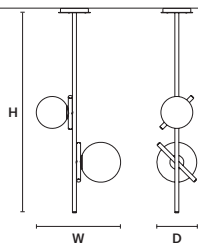

POSY BIL3 

W	100 cm / 39.40"
D	33 cm / 13.00"
H	34 cm / 13.40"

STANDARD LIGHTING
1xG9x10 W MAX (NOT INCL.)*
2xE14x10 W MAX (NOT INCL.)**
* BULB MAX
Ø 37 mm/1.50" W 70 mm/2.80"
** BULB MAX
Ø 37 mm/1.50" W 110 mm/4.30"

POSY BIL4 

W	140 cm / 55.10"
D	38 cm / 15.00"
H	29 cm / 11.40"

STANDARD LIGHTING
1xG9x10 W MAX (NOT INCL.)*
3xE14x10 W MAX (NOT INCL.)**
* BULB MAX
Ø 37 mm/1.50" W 70 mm/2.80"
** BULB MAX
Ø 37 mm/1.50" W 110 mm/4.30"

POSY BIL6 

W	180 cm / 70.90"
D	42 cm / 16.50"
H	31 cm / 12.20"

STANDARD LIGHTING
2xG9x10 W MAX (NOT INCL.)*
4xE14x10 W MAX (NOT INCL.)**
* BULB MAX
Ø 37 mm/1.50" W 70 mm/2.80"
** BULB MAX
Ø 37 mm/1.50" W 110 mm/4.30"

POSY VERT 2 

W	42 cm / 16.50"
D	20 cm / 7.90"
H	102 cm / 40.20"

STANDARD LIGHTING
2xE14x10 W MAX (NOT INCL.)*

* BULB MAX
Ø 37 mm/1.50" W 70 mm/2.80"

POSY VERT 3 

W	39 cm / 15.40"
D	32 cm / 12.60"
H	142 cm / 55.90"