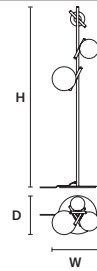

POSY A1 P 

W	22 cm / 8.70"
D	22 cm / 8.70"
H	16 cm / 6.30"

STANDARD LIGHTING
1×E14×10 W MAX (NOT INCL.)*

* BULB MAX
Ø 37 mm / 1.50" W 110 mm / 4.30"

POSY A1 G 

W	26 cm / 10.20"
D	26 cm / 10.20"
H	20 cm / 7.90"

STANDARD LIGHTING
1×E14×10 W MAX (NOT INCL.)*

* BULB MAX
Ø 37 mm / 1.50" W 110 mm / 4.30"

TABLE LAMP / FLOOR LAMP | 台灯 / 落地灯

POSY TL 

W	26 cm / 10.20"
D	20 cm / 7.90"
H	20 cm / 7.90"

STANDARD LIGHTING
1×E14×10 W MAX (NOT INCL.)*

* BULB MAX
Ø 37 mm / 1.50" W 110 mm / 4.30"

POSY STL 

W	39 cm / 15.40"
D	32 cm / 12.60"
H	152 cm / 59.80"

STANDARD LIGHTING
1×G9×10 W MAX (NOT INCL.)*
2×E14×10 W MAX (NOT INCL.)**
* BULB MAX
Ø 37 mm / 1.50" W 70 mm / 2.80"
** BULB MAX
Ø 37 mm / 1.50" W 110 mm / 4.30"

 : for the US market, refer to the relevant price list.
 * ETL ONLY FOR US MARKET.

POSY S3 

∅ 40 cm / 15.70"
H MAX 160 cm / 63.00"

STANDARD LIGHTING
1×G9×10 W MAX (NOT INCL.)*
2×E14×10 W MAX (NOT INCL.)**
* BULB MAX
∅ 37 mm/1.50" W 70 mm/2.80"
** BULB MAX
∅ 37 mm/1.50" W 110 mm/4.30"