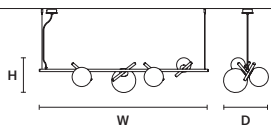

POSY S1 16 

W	22 cm / 8.70"
D	16 cm / 6.30"
H	18 cm / 7.10"

STANDARD LIGHTING
1xE14x10 W MAX (NOT INCL.)*

* BULB MAX
Ø 37 mm/1.50" W 110 mm/4.30"

POSY S1 20 

W	26 cm / 10.20"
D	20 cm / 7.90"
H	22 cm / 8.70"

STANDARD LIGHTING
1xE14x10 W MAX (NOT INCL.)*

* BULB MAX
Ø 37 mm/1.50" W 150 mm/5.90"

POSY S1 25 

W	31 cm / 12.20"
D	25 cm / 9.80"
H	29 cm / 11.40"

STANDARD LIGHTING
1xE27x20 W MAX (NOT INCL.)*

* BULB MAX
Ø 62 mm/2.40" W 185 mm/7.30"

POSY BIL3 

W	100 cm / 39.40"
D	33 cm / 13.00"
H	34 cm / 13.40"

STANDARD LIGHTING
1xG9x10 W MAX (NOT INCL.)*
2xE14x10 W MAX (NOT INCL.)**
* BULB MAX
Ø 37 mm/1.50" W 70 mm/2.80"
** BULB MAX
Ø 37 mm/1.50" W 110 mm/4.30"

POSY BIL4 

W	140 cm / 55.10"
D	38 cm / 15.00"
H	29 cm / 11.40"

STANDARD LIGHTING
1xG9x10 W MAX (NOT INCL.)*
3xE14x10 W MAX (NOT INCL.)**
* BULB MAX
Ø 37 mm/1.50" W 70 mm/2.80"
** BULB MAX
Ø 37 mm/1.50" W 110 mm/4.30"