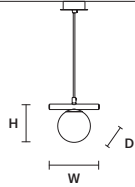

MATERIALS

STANDARD

Triplex Murano glass

STANDARD CABLES

POSY S1 12 

W	18 cm / 7.10"
D	12 cm / 4.70"
H	14 cm / 5.50"

STANDARD LIGHTING
1xG9x10 W MAX (NOT INCL.)*

* BULB MAX
Ø 37 mm/1.50" W 70 mm/2.80"

POSY S1 16 

W	22 cm / 8.70"
D	16 cm / 6.30"
H	18 cm / 7.10"

STANDARD LIGHTING
1xE14x10 W MAX (NOT INCL.)*

* BULB MAX
Ø 37 mm/1.50" W 110 mm/4.30"

POSY S1 20 

W	26 cm / 10.20"
D	20 cm / 7.90"
H	22 cm / 8.70"

STANDARD LIGHTING
1xE14x10 W MAX (NOT INCL.)*

* BULB MAX
Ø 37 mm/1.50" W 150 mm/5.90"

POSY S1 25 

W	31 cm / 12.20"
D	25 cm / 9.80"
H	29 cm / 11.40"

STANDARD LIGHTING
1xE27x20 W MAX (NOT INCL.)*

* BULB MAX
Ø 62 mm/2.40" W 185 mm/7.30"

POSY BIL3 

W	100 cm / 39.40"
D	33 cm / 13.00"
H	34 cm / 13.40"

STANDARD LIGHTING
1xG9x10 W MAX (NOT INCL.)*
2xE14x10 W MAX (NOT INCL.)**
* BULB MAX
Ø 37 mm/1.50" W 70 mm/2.80"
** BULB MAX
Ø 37 mm/1.50" W 110 mm/4.30"