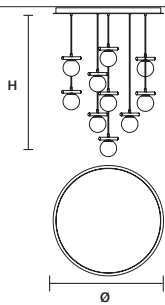

 : for the US market, refer to the relevant price list.
 * ETL ONLY FOR US MARKET.

POSY S3 

∅ 40 cm / 15.70"
H MAX 160 cm / 63.00"

STANDARD LIGHTING
1×G9×10 W MAX (NOT INCL.)*
2×E14×10 W MAX (NOT INCL.)**
* BULB MAX
∅ 37 mm/1.50" W 70 mm/2.80"
** BULB MAX
∅ 37 mm/1.50" W 110 mm/4.30"

POSY S5 

∅ 60 cm / 23.60"
H MAX 160 cm / 63.00"

STANDARD LIGHTING
2×G9×10 W MAX (NOT INCL.)*
3×E14×10 W MAX (NOT INCL.)**
* BULB MAX
∅ 37 mm/1.50" W 70 mm/2.80"
** BULB MAX
∅ 37 mm/1.50" W 110 mm/4.30"

POSY C5 RD 40 

∅ 40 cm / 15.70"
H MAX 160 cm / 63.00"

STANDARD LIGHTING
5×G9×10 W MAX (NOT INCL.)*
* BULB MAX
∅ 37 mm/1.50" W 70 mm/2.80"

POSY C7 RD 60 

∅ 60 cm / 23.60"
H MAX 160 cm / 63.00"

STANDARD LIGHTING
7×G9×10 W MAX (NOT INCL.)*
* BULB MAX
∅ 37 mm/1.50" W 70 mm/2.80"

POSY C10 RD 80 

∅ 80 cm / 31.50"
H MAX 160 cm / 63.00"

STANDARD LIGHTING
10×G9×10 W MAX (NOT INCL.)*

* BULB MAX
∅ 37 mm/1.50" W 70 mm/2.80"

POSY C5 LN 75 

w 75 cm / 29.50"
d 20 cm / 7.90"
H MAX 160 cm / 63.00"