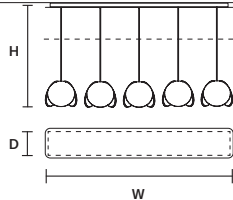

9 W CRI>90
2700 K - 1385 NOMINAL LM

DIMMABLE

OWN BUTTON

Ⓜ : for the US market, refer to the relevant price list.

**TIMEO C3 LN 75** 

W	75 cm / 29.50"
D	20 cm / 7.90"
H MAX	140 cm / 55.10"
STANDARD INTEGRATED LED LIGHTING	
12 W CRI>90 3000 K - 1350 NOMINAL LM	
ON REQUEST	
12 W CRI>90 2700 K - 1282 NOMINAL LM	
DIMMABLE	
1-10V + PUSH	

**TIMEO C5 LN 125** 

W	125 cm / 49.20"
D	20 cm / 7.90"
H MAX	140 cm / 55.10"
STANDARD INTEGRATED LED LIGHTING	
20 W CRI>90 3000 K - 2300 NOMINAL LM	
ON REQUEST	
20 W CRI>90 2700 K - 2185 NOMINAL LM	
DIMMABLE	
1-10V + DALI + PUSH	