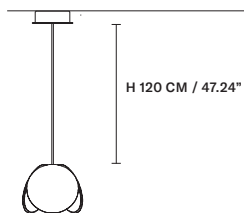

## TIMEO S120

∅ 21 cm / 8.30"  
H 17 cm / 6.70"

LINEAR CANOPY LN 125

	SIZE	FINISHINGS	PRODUCT NAME
	W 125 cm / 49.20"	● V98	TIMEO C5 LN 125
	D 20 cm / 7.90"		
	H 4 cm / 1.60"		

LINEAR CANOPY LN 175

	SIZE	FINISHINGS	PRODUCT NAME
	W 175 cm / 68.90"	● V98	TIMEO C7 LN 175
	D 20 cm / 7.90"		
	H 4 cm / 1.60"		