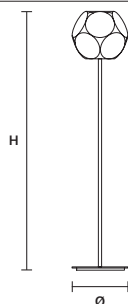

DIMMABLE

OWN BUTTON

Ⓜ : for the US market, refer to the relevant price list.