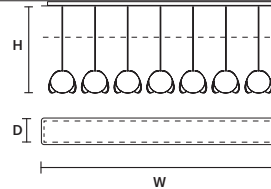

TIMEO C7 LN 175

W	175 cm / 68.90"
D	20 cm / 7.90"
H MAX	140 cm / 55.10"
STANDARD INTEGRATED LED LIGHTING	
28 W CRI>90 3000 K - 3150 NOMINAL LM	
ON REQUEST	
28 W CRI>90 2700 K - 2992 NOMINAL LM	
DIMMABLE	
1-10V + DALI + PUSH