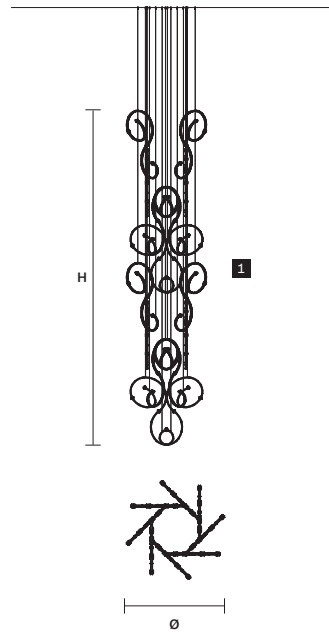

## CANOPY D

ø 10 cm / 3.90"  
H 2,5 cm / 1.00"

CANOPY  
RECESSED

CANOPY  
D × 1  
∅ 10 cm / 3.90"  
H 2,5 cm / 1.00"

CANOPY  
C × 1  
∅ 42 cm / 16.50"  
H 6 cm / 2.40"

CANOPY  
D × 1  
∅ 10 cm / 3.90"  
H 2,5 cm / 1.00"

CABLES  
×16 SINGLE STEEL CABLES

**INTEGRATED LED LIGHTING**  
256 LED LIGHTS CRI>85  
3000 K – 384 W  
49920 NOMINAL LM

**RAQAM R3**  
BASIC BATCH A  
MODULO 1 × 16

ø 125 cm / 49.20"  
H 530 cm / 208.70"  
■ 52 kg / 114.40 lb

**INTEGRATED LED LIGHTING**  
128 LED LIGHTS CRI>85  
3000 K – 192 W  
24960 NOMINAL LM