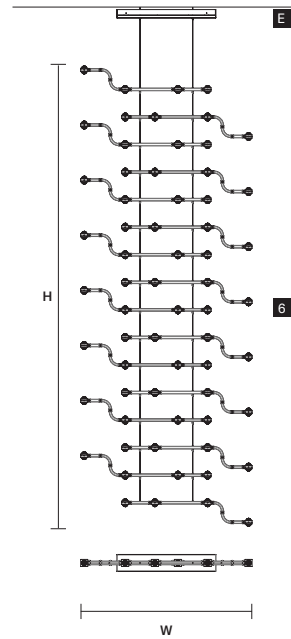

**RAQAM N2
BASIC BATCH B16
MODULO 6 x 16**

W 121 cm / 47.60"
H 311 cm / 122.40"
■ 28 kg / 61.60 lb

INTEGRATED LED LIGHTING
128 LED LIGHTS CRI>85
3000 K - 192 W
24960 NOMINAL LM