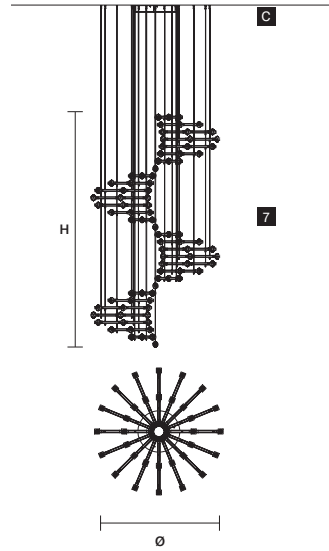

RAQAM P4
BASIC BATCH A
MODULO 7 × 32

∅ 126 cm / 49.60"
H 223 cm / 87.80"
■ 42 kg / 92.40 lb

INTEGRATED LED LIGHTING
192 LED LIGHTS CRI>85
3000 K - 288 W
37440 NOMINAL LM