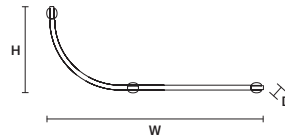

INTEGRATED LED LIGHTING

6 LED LIGHTS CRI>85
3000 K – 9 W
1170 NOMINAL LM

MODULE 4

W 47,5 cm / 18.70"
D 5 cm / 2.00"
H 49 cm / 19.30"
■ 1,5 kg / 3.30 lb