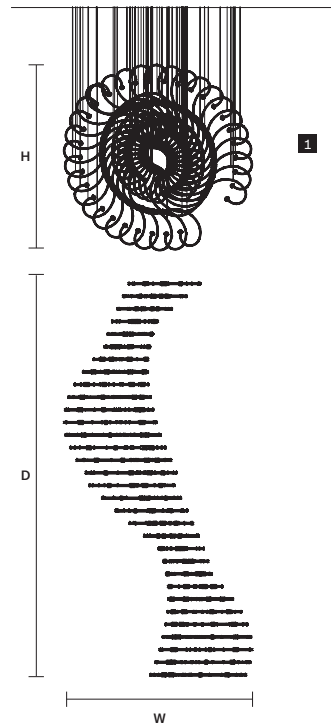

RAQAM R1
BASIC BATCH B
MODULO 1 × 32

W 227 cm / 89.40"
D 470 cm / 185.00"
H 223 cm / 87.80"
■ 104 kg / 228.80 lb

INTEGRATED LED LIGHTING
256 LED LIGHTS CRI>85
3000 K – 384 W
49920 NOMINAL LM