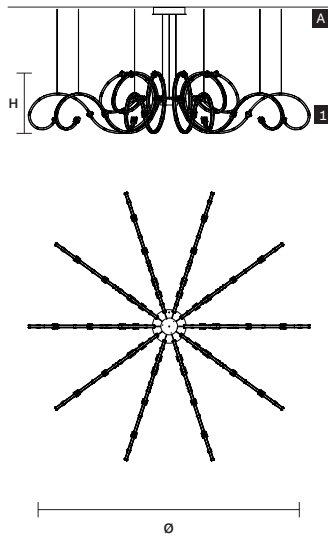

RAQAM Q5
BASIC BATCH E
MODULO 1 × 10

ø 266 cm / 104.70"
H 55 cm / 21.70"
■ 38 kg / 83.60 lb

INTEGRATED LED LIGHTING
80 LED LIGHTS CRI>85
3000 K – 120 W
15600 NOMINAL LM