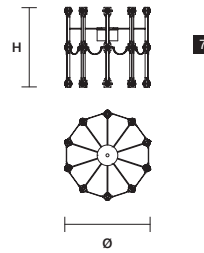

RAQAM M7 ADDITIONAL
ELEMENT TO INCREASE THE
OVERALL HEIGHT MODULO 7 x 10

∅ 62 cm / 24.40"
H 58 cm / 22.80"
■ 18 kg / 39.60 lb

INTEGRATED LED LIGHTING
60 LED LIGHTS CRI>85
3000 K - 90 W
11700 NOMINAL LM