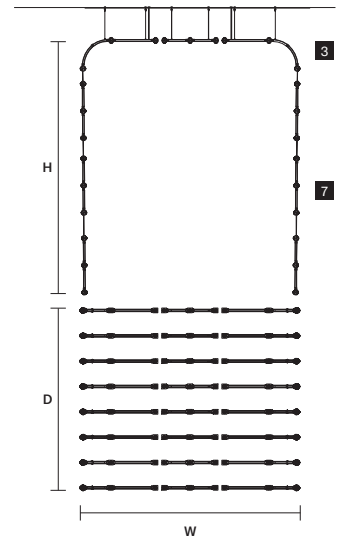

RAQAM R4
BASIC BATCH B
MODULO 3 × 16 + MODULO 7 × 56

W 227 cm / 89.40"
D 191 cm / 75.20"
H 250 cm / 98.40"
■ 84 kg / 184.80 lb

INTEGRATED LED LIGHTING
432 LED LIGHTS CRI>85
3000 K – 648 W
84240 NOMINAL LM