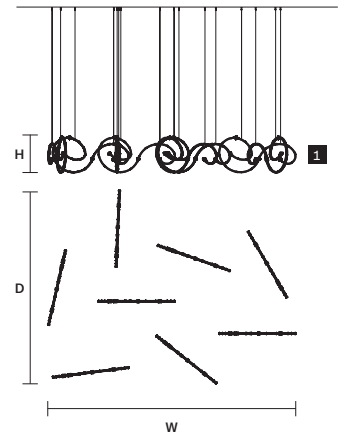

**RAQAM N6
BASIC BATCH A
MODULO 1 x 8**

W 369 cm / 145.30"
D 290 cm / 114.20"
H 57 cm / 22.40"
■ 27 kg / 59.40 lb

INTEGRATED LED LIGHTING
64 LED LIGHTS CRI>85
3000 K - 96 W
12480 NOMINAL LM