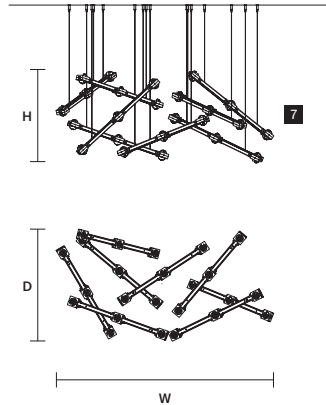

RAQAM N7
BASIC BATCH A
MODULO 7 × 8

W 117 cm / 46.10"
D 60 cm / 23.60"
H 50 cm / 19.70"
■ 12 kg / 26.40 lb

INTEGRATED LED LIGHTING
48 LED LIGHTS CRI>85
3000 K - 72 W
9360 NOMINAL LM