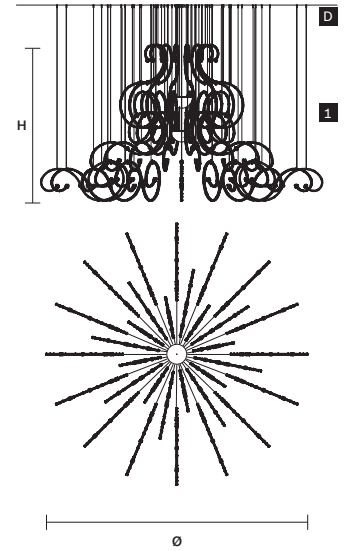

RAQAM Q5
BASIC BATCH D - MODULO 1 × 16
+ MODULO 1 × 8 + MODULO 1 × 8

∅ 385 cm / 151.60"
H 209 cm / 82.30"
■ 120 kg / 264.00 lb

INTEGRATED LED LIGHTING
256 LED LIGHTS CRI>85
3000 K - 384 W
49920 NOMINAL LM