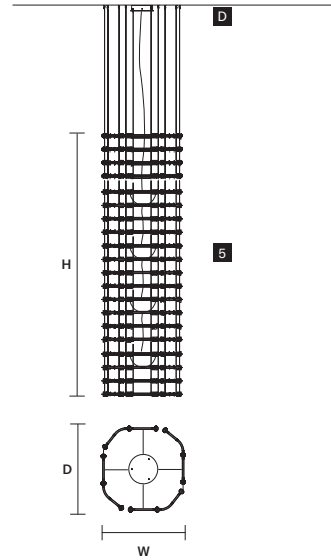

RAQAM O1
COMPOSITION
BASIC BATCH B × 5

W 93,5 cm / 36.80"
D 93,5 cm / 36.80"
H 250 cm / 98.40"
■ 135 kg / 297.00 lb

INTEGRATED LED LIGHTING
480 LED LIGHTS CRI>85
3000 K - 720 W
93600 NOMINAL LM