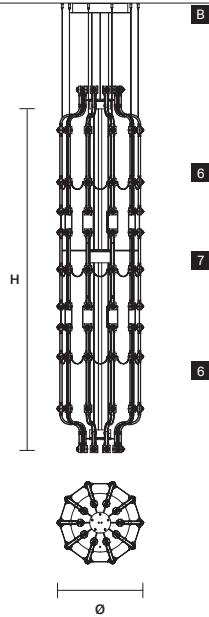

RAQAM M7
BASIC BATCH A
MODULO 6 x 20 + MODULO 7 x 10

∅ 62 cm / 24.40"
H 263 cm / 103.50"
■ 62 kg / 136.40 lb

INTEGRATED LED LIGHTING
220 LED LIGHTS CRI>85
3000 K - 330 W
42900 NOMINAL LM