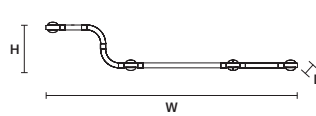

INTEGRATED LED LIGHTING

8 LED LIGHTS CRI>85
3000 K – 12 W
1560 NOMINAL LM

MODULE 7

W 58 cm / 22.80"
D 5 cm / 2.00"
H 3,8 cm / 1.50"
■ 1 kg / 2.20 lb

INTEGRATED LED LIGHTING

8 LED LIGHTS CRI>85
3000 K – 12 W
1560 NOMINAL LM