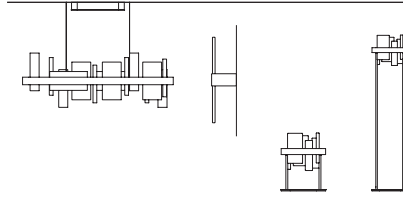

Honicè

SUSPENSION | 吊灯
APPLIQUE | 壁灯
TABLE LAMP | 台灯
FLOOR LAMP | 落地灯

Metal frame with natural onyx
diffuser. LED lighting.

这种灯具有金属结构，然而光扩散是
缟玛瑙。LED照明。