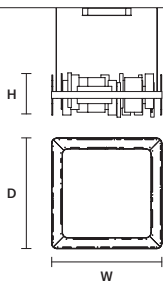

HONICÉ S80

W	80 cm / 31.50"
D	80 cm / 31.50"
H	33 cm / 13.00"
STANDARD INTEGRATED LED LIGHTING	
UP	28,1 W CRI>95 3000 K – 2997 NOMINAL LM
DOWN	60,85 W CRI>95 3000 K – 6490 NOMINAL LM
ON REQUEST	
UP	28,1 W CRI>95 2700 K – 2856 NOMINAL LM
DOWN	60,85 W CRI>95 2700 K – 6186 NOMINAL LM
DIMMABLE	
0-10V