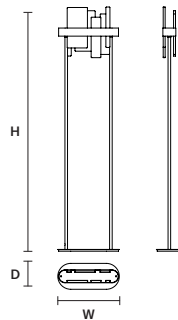

HONICÉ A37 

W	37 cm / 14.60"
D	10 cm / 3.90"
H	33 cm / 13.00"
STANDARD INTEGRATED LED LIGHTING	
UP	3,51 W CRI>95 3000 K – 375 NOMINAL LM
DOWN	3,51 W CRI>95 3000 K – 375 NOMINAL LM
ON REQUEST	
UP	3,51 W CRI>95 2700 K – 357 NOMINAL LM
DOWN	3,51 W CRI>95 2700 K – 357 NOMINAL LM
DIMMABLE	
NO	

TABLE LAMP / FLOOR LAMP | 台灯 / 落地灯

HONICÉ TL 

W	38 cm / 15.00"
D	16 cm / 6.30"
H	48 cm / 18.90"
STANDARD INTEGRATED LED LIGHTING	
UP	6 W CRI>95 3000 K – 640 NOMINAL LM
DOWN	6 W CRI>95 3000 K – 640 NOMINAL LM
ON REQUEST	
UP	6 W CRI>95 2700 K – 610 NOMINAL LM
DOWN	6 W CRI>95 2700 K – 610 NOMINAL LM
DIMMABLE	
NO	

HONICÉ STL 

W	38 cm / 15.00"
D	16 cm / 6.30"
H	160 cm / 63.00"
STANDARD INTEGRATED LED LIGHTING	
UP	6 W CRI>95 3000 K – 640 NOMINAL LM
DOWN	6 W CRI>95 3000 K – 640 NOMINAL LM
ON REQUEST	
UP	6 W CRI>95 2700 K – 610 NOMINAL LM
DOWN	6 W CRI>95 2700 K – 610 NOMINAL LM
DIMMABLE	
NO	

Ⓜ : for the US market, refer to the relevant price list.

SINGLE CANOPY

SIZE		FRAME FINISHINGS	CANOPY FINISHINGS	PRODUCT NAME
w	35,5 cm / 14.00"	● V99	● V99	HONICÉ S200
D	8 cm / 3.10"	● G01*	● G01*	HONICÉ S150
H	5,2 cm / 2.00"			HONICÉ S100
				HONICÉ S70
				HONICÉ S80
				HONICÉ S50