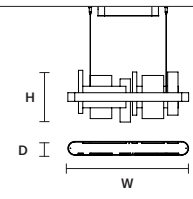

HONICÉ S70

W	70 cm / 27.60"
D	8 cm / 3.10"
H	33 cm / 13.00"
STANDARD INTEGRATED LED LIGHTING	
UP	7 W CRI>95 3000 K – 746 NOMINAL LM
DOWN	15 W CRI>95 3000 K – 1600 NOMINAL LM
ON REQUEST	
UP	7 W CRI>95 2700 K – 711 NOMINAL LM
DOWN	15 W CRI>95 2700 K – 1525 NOMINAL LM
DIMMABLE	
0-10V