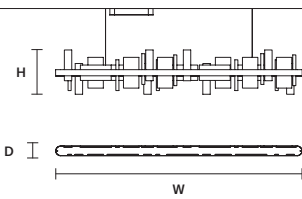

STANDARD CABLES

HONICÉ S200 

W	200 cm / 78.70"
D	8 cm / 3.10"
H	33 cm / 13.00"
STANDARD INTEGRATED LED LIGHTING	
UP	21,1 W CRI>95 3000 K – 2250 NOMINAL LM
DOWN	44,46 W CRI>95 3000 K – 4742 NOMINAL LM
ON REQUEST	
UP	21,1 W CRI>95 2700 K – 2145 NOMINAL LM
DOWN	44,46 W CRI>95 2700 K – 4520 NOMINAL LM
DIMMABLE	
0-10V	