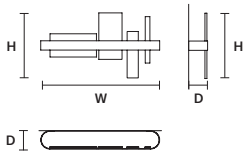

HONICÉ A65

W	65 cm / 25.60"
D	10 cm / 3.90"
H	33 cm / 13.00"
STANDARD INTEGRATED LED LIGHTING	
UP	5,8 W CRI>95 3000 K – 618 NOMINAL LM
DOWN	5,8 W CRI>95 3000 K – 618 NOMINAL LM
ON REQUEST	
UP	5,8 W CRI>95 2700 K – 589 NOMINAL LM
DOWN	5,8 W CRI>95 2700 K – 589 NOMINAL LM
DIMMABLE	
NO