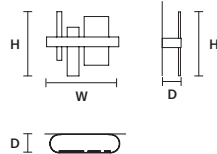

HONICÉ A37 

W	37 cm / 14.60"
D	10 cm / 3.90"
H	33 cm / 13.00"
STANDARD INTEGRATED LED LIGHTING	
UP	3,51 W CRI>95 3000 K – 375 NOMINAL LM
DOWN	3,51 W CRI>95 3000 K – 375 NOMINAL LM
ON REQUEST	
UP	3,51 W CRI>95 2700 K – 357 NOMINAL LM
DOWN	3,51 W CRI>95 2700 K – 357 NOMINAL LM
DIMMABLE	
NO	