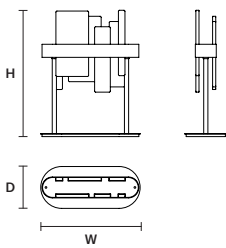

HONICÉ A37 

W	37 cm / 14.60"
D	10 cm / 3.90"
H	33 cm / 13.00"
STANDARD INTEGRATED LED LIGHTING	
UP	3,51 W CRI>95 3000 K – 375 NOMINAL LM
DOWN	3,51 W CRI>95 3000 K – 375 NOMINAL LM
ON REQUEST	
UP	3,51 W CRI>95 2700 K – 357 NOMINAL LM
DOWN	3,51 W CRI>95 2700 K – 357 NOMINAL LM
DIMMABLE	
NO	

TABLE LAMP / FLOOR LAMP | 台灯 / 落地灯

HONICÉ TL 

W	38 cm / 15.00"
D	16 cm / 6.30"
H	48 cm / 18.90"
STANDARD INTEGRATED LED LIGHTING	
UP	6 W CRI>95 3000 K – 640 NOMINAL LM
DOWN	6 W CRI>95 3000 K – 640 NOMINAL LM
ON REQUEST	
UP	6 W CRI>95 2700 K – 610 NOMINAL LM
DOWN	6 W CRI>95 2700 K – 610 NOMINAL LM
DIMMABLE	
NO	