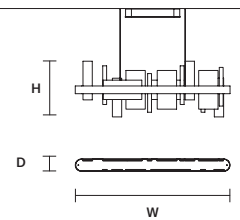

HONICÉ S100

W	100 cm / 39.40"
D	8 cm / 3.10"
H	33 cm / 13.00"
STANDARD INTEGRATED LED LIGHTING	
UP	9,36 W CRI>95 3000 K – 998 NOMINAL LM
DOWN	21,1 W CRI>95 3000 K – 2250 NOMINAL LM
ON REQUEST	
UP	9,36 W CRI>95 2700 K – 951 NOMINAL LM
DOWN	21,1 W CRI>95 2700 K – 2145 NOMINAL LM
DIMMABLE	
0-10V