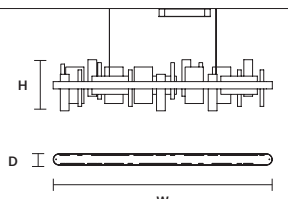

STANDARD CABLES

HONICÉ S200 

W	200 cm / 78.70"
D	8 cm / 3.10"
H	33 cm / 13.00"
STANDARD INTEGRATED LED LIGHTING	
UP	21,1 W CRI>95 3000 K – 2250 NOMINAL LM
DOWN	44,46 W CRI>95 3000 K – 4742 NOMINAL LM
ON REQUEST	
UP	21,1 W CRI>95 2700 K – 2145 NOMINAL LM
DOWN	44,46 W CRI>95 2700 K – 4520 NOMINAL LM
DIMMABLE	
0-10V	

HONICÉ S150 

W	150 cm / 59.10"
D	8 cm / 3.10"
H	33 cm / 13.00"
STANDARD INTEGRATED LED LIGHTING	
UP	17 W CRI>95 3000 K – 1813 NOMINAL LM
DOWN	33,5 W CRI>95 3000 K – 3573 NOMINAL LM
ON REQUEST	
UP	17 W CRI>95 2700 K – 1728 NOMINAL LM
DOWN	33,5 W CRI>95 2700 K – 3405 NOMINAL LM
DIMMABLE	
0-10V	