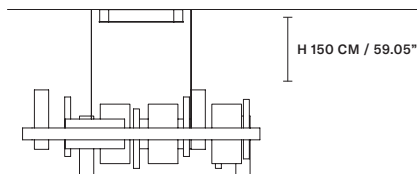

STANDARD CABLES

HONICÉ S200 

W	200 cm / 78.70"
D	8 cm / 3.10"
H	33 cm / 13.00"
STANDARD INTEGRATED LED LIGHTING	
UP	21,1 W CRI>95 3000 K – 2250 NOMINAL LM
DOWN	44,46 W CRI>95 3000 K – 4742 NOMINAL LM
ON REQUEST	
UP	21,1 W CRI>95 2700 K – 2145 NOMINAL LM
DOWN	44,46 W CRI>95 2700 K – 4520 NOMINAL LM
DIMMABLE	
0-10V	

HONICÉ S150 

W	150 cm / 59.10"
D	8 cm / 3.10"
H	33 cm / 13.00"
STANDARD INTEGRATED LED LIGHTING	
UP	17 W CRI>95 3000 K – 1813 NOMINAL LM
DOWN	33,5 W CRI>95 3000 K – 3573 NOMINAL LM
ON REQUEST	
UP	17 W CRI>95 2700 K – 1728 NOMINAL LM
DOWN	33,5 W CRI>95 2700 K – 3405 NOMINAL LM
DIMMABLE	
0-10V	