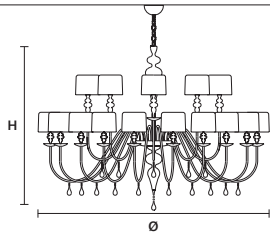

v70 Concrete

f01 Gold leaf

f02 Silver leaf

STANDARD CABLES

H 150 CM / 59.05"

H 100 CM / 39.37"
 ONLY FOR EVA S20+10

EVA S20+10 

ø 270 cm / 106.30"
H 200 cm / 78.70"

STANDARD LIGHTING
30×E27×20 W MAX (NOT INCL.)

EVA S10 

ø 110 cm / 43.30"
H 75 cm / 29.50"

STANDARD LIGHTING
10×E14×10 W MAX (NOT INCL.)

EVA S8 

ø 90 cm / 35.40"
H 75 cm / 29.50"

STANDARD LIGHTING
8×E14×10 W MAX (NOT INCL.)

EVA S5 

ø 70 cm / 27.60"
H 60 cm / 23.60"

STANDARD LIGHTING
5×E14×10 W MAX (NOT INCL.)

EVA S3+1 

ø 50 cm / 19.70"
H 75 cm / 29.50"

STANDARD LIGHTING
3×E27×20 W MAX (NOT INCL.)
1×E14×10 W MAX (NOT INCL.)

Ⓜ : for the US market, refer to the relevant price list.