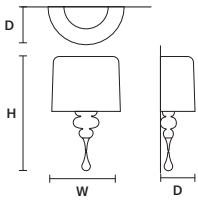

EVA S5 

ø 70 cm / 27.60"
H 60 cm / 23.60"

STANDARD LIGHTING
5×E14×10 W MAX (NOT INCL.)

EVA S3+1 

ø 50 cm / 19.70"
H 75 cm / 29.50"

STANDARD LIGHTING
3×E27×20 W MAX (NOT INCL.)
1×E14×10 W MAX (NOT INCL.)

Ⓜ : for the US market, refer to the relevant price list.

EVA A3	CE 	EVA A1 M	CE 	EVA A2	  CE 
W 40 cm / 15.70"		W 30 cm / 11.80"		W 40 cm / 15.70"	
D 20 cm / 7.90"		D 15 cm / 5.90"		D 18 cm / 7.10"	
H 70 cm / 27.60"		H 54 cm / 21.30"		H 55 cm / 21.70"	
STANDARD LIGHTING		STANDARD LIGHTING		STANDARD LIGHTING	
3×E27×20 W MAX (NOT INCL.)		1×E27×20 W MAX (NOT INCL.)		2×E14×10 W MAX (NOT INCL.)	

TABLE LAMP / FLOOR LAMP | 台灯 / 落地灯

EVA TL1 P	CE 	EVA TL1 M	CE 	EVA TL3+1 G	CE 
ø 14 cm / 5.50"		ø 30 cm / 11.80"		ø 40 cm / 15.70"	
H 28 cm / 11.00"		H 53 cm / 20.90"		H 75 cm / 29.50"	
STANDARD LIGHTING		STANDARD LIGHTING		STANDARD LIGHTING	
1×E14×10 W MAX (NOT INCL.)		1×E27×20 W MAX (NOT INCL.)		3×E27×20 W MAX (NOT INCL.) 1×E14×10 W MAX (NOT INCL.)	

EVA STL3+1	CE 
ø 50 cm / 19.70"	
H 180 cm / 70.90"	
STANDARD LIGHTING	
3×E27×20 W MAX (NOT INCL.) 1×E14×10 W MAX (NOT INCL.)	

 : for the US market, refer to the relevant price list.
 * ETL ONLY FOR US MARKET.