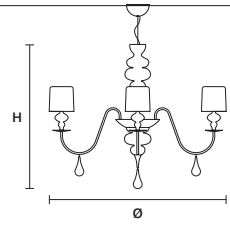

v70 Concrete

f01 Gold leaf

f02 Silver leaf

STANDARD CABLES

H 150 CM / 59.05"

H 100 CM / 39.37"
 ONLY FOR EVA S20+10

EVA S20+10 

ø 270 cm / 106.30"
H 200 cm / 78.70"

STANDARD LIGHTING
30×E27×20 W MAX (NOT INCL.)

EVA S10 

ø 110 cm / 43.30"
H 75 cm / 29.50"

STANDARD LIGHTING
10×E14×10 W MAX (NOT INCL.)

EVA S8 

ø 90 cm / 35.40"
H 75 cm / 29.50"

STANDARD LIGHTING
8×E14×10 W MAX (NOT INCL.)

EVA S5 

ø 70 cm / 27.60"
H 60 cm / 23.60"

STANDARD LIGHTING
5×E14×10 W MAX (NOT INCL.)

EVA S3+1 

ø 50 cm / 19.70"
H 75 cm / 29.50"

STANDARD LIGHTING
3×E27×20 W MAX (NOT INCL.)
1×E14×10 W MAX (NOT INCL.)

Ⓜ : for the US market, refer to the relevant price list.

EVA A3	CE 	EVA A1 M	CE 	EVA A2	  CE 
W 40 cm / 15.70"		W 30 cm / 11.80"		W 40 cm / 15.70"	
D 20 cm / 7.90"		D 15 cm / 5.90"		D 18 cm / 7.10"	
H 70 cm / 27.60"		H 54 cm / 21.30"		H 55 cm / 21.70"	
STANDARD LIGHTING		STANDARD LIGHTING		STANDARD LIGHTING	
3×E27×20 W MAX (NOT INCL.)		1×E27×20 W MAX (NOT INCL.)		2×E14×10 W MAX (NOT INCL.)	