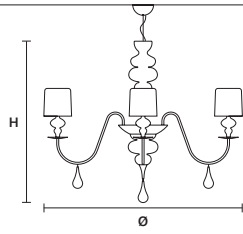

v70 Concrete

f01 Gold leaf

f02 Silver leaf

STANDARD CABLES

H 150 CM / 59.05"

H 100 CM / 39.37"
 ONLY FOR EVA S20+10

EVA S20+10 

ø 270 cm / 106.30"
H 200 cm / 78.70"

STANDARD LIGHTING
30×E27×20 W MAX (NOT INCL.)

EVA S10 

ø 110 cm / 43.30"
H 75 cm / 29.50"

STANDARD LIGHTING
10×E14×10 W MAX (NOT INCL.)

EVA S8 

ø 90 cm / 35.40"
H 75 cm / 29.50"

STANDARD LIGHTING
8×E14×10 W MAX (NOT INCL.)

EVA S5 

ø 70 cm / 27.60"
H 60 cm / 23.60"

STANDARD LIGHTING
5×E14×10 W MAX (NOT INCL.)

EVA S3+1 

ø 50 cm / 19.70"
H 75 cm / 29.50"

STANDARD LIGHTING
3×E27×20 W MAX (NOT INCL.)
1×E14×10 W MAX (NOT INCL.)

Ⓜ : for the US market, refer to the relevant price list.