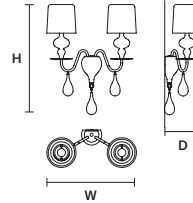

EVA S5 

ø 70 cm / 27.60"
H 60 cm / 23.60"

STANDARD LIGHTING
5×E14×10 W MAX (NOT INCL.)

EVA S3+1 

ø 50 cm / 19.70"
H 75 cm / 29.50"

STANDARD LIGHTING
3×E27×20 W MAX (NOT INCL.)
1×E14×10 W MAX (NOT INCL.)

Ⓜ : for the US market, refer to the relevant price list.

EVA A3	CE 	EVA A1 M	CE 	EVA A2	  CE 
W 40 cm / 15.70"		W 30 cm / 11.80"		W 40 cm / 15.70"	
D 20 cm / 7.90"		D 15 cm / 5.90"		D 18 cm / 7.10"	
H 70 cm / 27.60"		H 54 cm / 21.30"		H 55 cm / 21.70"	
STANDARD LIGHTING		STANDARD LIGHTING		STANDARD LIGHTING	
3×E27×20 W MAX (NOT INCL.)		1×E27×20 W MAX (NOT INCL.)		2×E14×10 W MAX (NOT INCL.)	

TABLE LAMP / FLOOR LAMP | 台灯 / 落地灯

EVA TL1 P	CE 	EVA TL1 M	CE 	EVA TL3+1 G	CE 
ø 14 cm / 5.50"		ø 30 cm / 11.80"		ø 40 cm / 15.70"	
H 28 cm / 11.00"		H 53 cm / 20.90"		H 75 cm / 29.50"	
STANDARD LIGHTING		STANDARD LIGHTING		STANDARD LIGHTING	
1×E14×10 W MAX (NOT INCL.)		1×E27×20 W MAX (NOT INCL.)		3×E27×20 W MAX (NOT INCL.) 1×E14×10 W MAX (NOT INCL.)	

EVA STL3+1	CE 
ø 50 cm / 19.70"	
H 180 cm / 70.90"	
STANDARD LIGHTING	
3×E27×20 W MAX (NOT INCL.) 1×E14×10 W MAX (NOT INCL.)	

 : for the US market, refer to the relevant price list.
 * ETL ONLY FOR US MARKET.