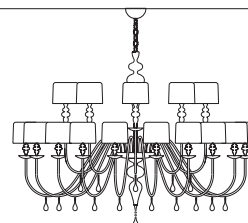

Eva

SUSPENSION | 吊灯
 APPLIQUE | 壁灯
 TABLE LAMP | 台灯
 FLOOR LAMP | 落地灯

Lamp with resin and polyurethane frame. Aluminium lampshades.

这种灯具具有一个树脂和聚氨酯的结构。灯罩们是铝材做的。

FINISHINGS | 颜色

STANDARD

v95 Matt white

v72 Dark grey

v70 Concrete

f01 Gold leaf

f02 Silver leaf

STANDARD CABLES

H 150 CM / 59.05"

H 100 CM / 39.37"
 ONLY FOR EVA S20+10

EVA S20+10 

ø 270 cm / 106.30"
H 200 cm / 78.70"

STANDARD LIGHTING
30×E27×20 W MAX (NOT INCL.)

EVA S10 

ø 110 cm / 43.30"
H 75 cm / 29.50"

STANDARD LIGHTING
10×E14×10 W MAX (NOT INCL.)

EVA S8 

ø 90 cm / 35.40"
H 75 cm / 29.50"

STANDARD LIGHTING
8×E14×10 W MAX (NOT INCL.)

EVA S5 

ø 70 cm / 27.60"
H 60 cm / 23.60"

STANDARD LIGHTING
5×E14×10 W MAX (NOT INCL.)

EVA S3+1 

ø 50 cm / 19.70"
H 75 cm / 29.50"

STANDARD LIGHTING
3×E27×20 W MAX (NOT INCL.)
1×E14×10 W MAX (NOT INCL.)

Ⓜ : for the US market, refer to the relevant price list.