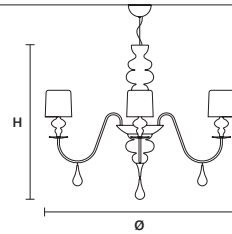

v70 Concrete

f01 Gold leaf

f02 Silver leaf

STANDARD CABLES

H 150 CM / 59.05"

H 100 CM / 39.37"
 ONLY FOR EVA S20+10

EVA S20+10 

ø 270 cm / 106.30"
H 200 cm / 78.70"

STANDARD LIGHTING
30×E27×20 W MAX (NOT INCL.)

EVA S10 

ø 110 cm / 43.30"
H 75 cm / 29.50"

STANDARD LIGHTING
10×E14×10 W MAX (NOT INCL.)

EVA S8 

ø 90 cm / 35.40"
H 75 cm / 29.50"

STANDARD LIGHTING
8×E14×10 W MAX (NOT INCL.)

EVA S5 

ø 70 cm / 27.60"
H 60 cm / 23.60"

STANDARD LIGHTING
5×E14×10 W MAX (NOT INCL.)

EVA S3+1 

ø 50 cm / 19.70"
H 75 cm / 29.50"

STANDARD LIGHTING
3×E27×20 W MAX (NOT INCL.)
1×E14×10 W MAX (NOT INCL.)

Ⓜ : for the US market, refer to the relevant price list.

EVA A3	CE 	EVA A1 M	CE 	EVA A2	  CE 
W 40 cm / 15.70"		W 30 cm / 11.80"		W 40 cm / 15.70"	
D 20 cm / 7.90"		D 15 cm / 5.90"		D 18 cm / 7.10"	
H 70 cm / 27.60"		H 54 cm / 21.30"		H 55 cm / 21.70"	
STANDARD LIGHTING		STANDARD LIGHTING		STANDARD LIGHTING	
3×E27×20 W MAX (NOT INCL.)		1×E27×20 W MAX (NOT INCL.)		2×E14×10 W MAX (NOT INCL.)	