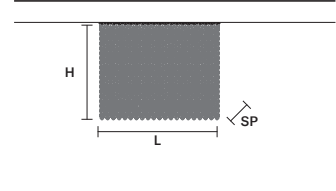

CUBO PL/LONG/B **CE**

L	50 cm / 19.68"
SP	12.5 cm / 4.92"
H	40 cm / 15.74"

STANDARD LIGHTING	
7×E14×10 W MAX (NOT INCL.)	
USA	7×E12×40 W MAX (NOT INCL.)