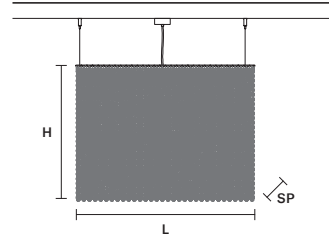

CUBO S/LONG/O

L 75 cm / 29.52"
SP 25 cm / 9.84"
H 60 cm / 23.62"

STANDARD LIGHTING
17×E14×10 W MAX (NOT INCL.)

USA 17×E12×40 W MAX (NOT INCL.)