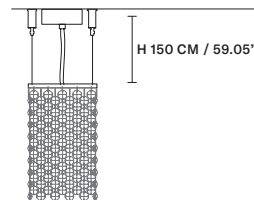

STANDARD CABLES FOR ALL SUSPENSIONS