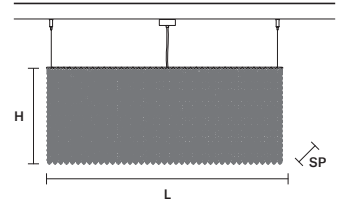

CUBO S/LONG/S   

L 100 cm / 39.37"
 SP 50 cm / 19.68"
 H 20 cm / 7.87"

STANDARD LIGHTING
 12×E14×10 W MAX (NOT INCL.)

USA 12×E12×40 W MAX (NOT INCL.)

CUBO S/LONG/T   

L 100 cm / 39.37"
 SP 50 cm / 19.67"
 H 40 cm / 15.74"

STANDARD LIGHTING
 18×E14×10 W MAX (NOT INCL.)

USA 18×E12×40 W MAX (NOT INCL.)

 : for the US market, refer to the relevant price list.

CUBO S/COMBO 100 

L	100 cm / 39.37"
SP	87,5 cm / 34,44"
H	80 cm / 31.49"