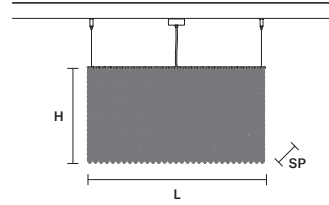

☎ : for the US market, refer to the relevant price list.

CUBO S/LONG/M   

L 75 cm / 29.52"
 SP 25 cm / 9.84"
 H 20 cm / 7.87"

STANDARD LIGHTING
 9×E14×10 W MAX (NOT INCL.)

USA 9×E12×40 W MAX (NOT INCL.)

CUBO S/LONG/N   

L 75 cm / 29.52"
 SP 25 cm / 9.84"
 H 40 cm / 15.74"

STANDARD LIGHTING
 17×E14×10 W MAX (NOT INCL.)

USA 17×E12×40 W MAX (NOT INCL.)

CUBO S/LONG/O   

L 75 cm / 29.52"
 SP 25 cm / 9.84"
 H 60 cm / 23.62"

STANDARD LIGHTING
 17×E14×10 W MAX (NOT INCL.)