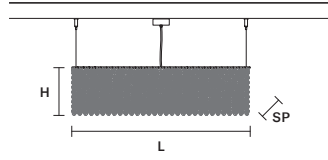

CUBO S/LONG/I   

L	100 cm / 39.37"
SP	12.5 cm / 4.92"
H	60 cm / 23.62"
STANDARD LIGHTING	
11×E14×10 W MAX (NOT INCL.)	
USA	11×E12×40 W MAX (NOT INCL.)

CUBO S/LONG/J   

L	50 cm / 19.68"
SP	25 cm / 9.84"
H	20 cm / 7.87"
STANDARD LIGHTING	
8×E14×10 W MAX (NOT INCL.)	
USA	8×E12×40 W MAX (NOT INCL.)

CUBO S/LONG/K   

L	50 cm / 19.68"
SP	25 cm / 9.84"
H	40 cm / 15.74"
STANDARD LIGHTING	
12×E14×10 W MAX (NOT INCL.)	
USA	12×E12×40 W MAX (NOT INCL.)

CUBO S/LONG/L   

L	50 cm / 19.68"
SP	25 cm / 9.84"
H	60 cm / 23.62"
STANDARD LIGHTING	
12×E14×10 W MAX (NOT INCL.)	
USA	12×E12×40 W MAX (NOT INCL.)

☎ : for the US market, refer to the relevant price list.

CUBO S/LONG/M   

L 75 cm / 29.52"
 SP 25 cm / 9.84"
 H 20 cm / 7.87"

STANDARD LIGHTING
 9×E14×10 W MAX (NOT INCL.)

USA 9×E12×40 W MAX (NOT INCL.)

CUBO S/LONG/N   