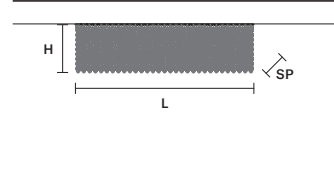

CUBO PL/LONG/D **CE**

L	75 cm / 29.52"
SP	12.5 cm / 4.92"
H	20 cm / 7.87"

STANDARD LIGHTING	
5×E14×10 W MAX (NOT INCL.)	
USA	5×E12×40 W MAX (NOT INCL.)