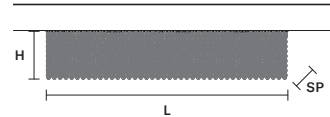

CUBO PL/LONG/S **CE**

L	100 cm / 39.37"
SP	50 cm / 19.68"
H	20 cm / 7.87"

STANDARD LIGHTING	
12xE14x10 W MAX (NOT INCL.)	
USA	12xE12x40 W MAX (NOT INCL.)