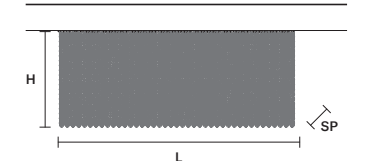

CUBO PL/LONG/T **CE**

L	100 cm / 39.37"
SP	50 cm / 19.67"
H	40 cm / 15.74"

STANDARD LIGHTING	
18xE14x10 W MAX (NOT INCL.)	
USA	18xE12x40 W MAX (NOT INCL.)