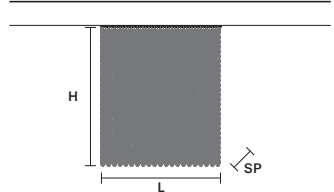

CUBO PL/LONG/L **CE**

L	50 cm / 19.68"
SP	25 cm / 9.84"
H	60 cm / 23.62"

STANDARD LIGHTING	
12×E14×10 W MAX (NOT INCL.)	
USA	12×E12×40 W MAX (NOT INCL.)