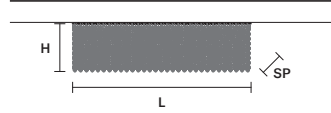

CUBO PL/LONG/M **CE**

L	75 cm / 29.52"
SP	25 cm / 9.84"
H	20 cm / 7.87"

STANDARD LIGHTING	
9xE14x10 W MAX (NOT INCL.)	
USA	9xE12x40 W MAX (NOT INCL.)