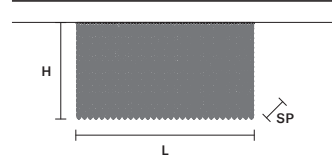

CUBO PL/LONG/N **CE**

L	75 cm / 29.52"
SP	25 cm / 9.84"
H	40 cm / 15.74"

STANDARD LIGHTING	
17xE14x10 W MAX (NOT INCL.)	
USA	17xE12x40 W MAX (NOT INCL.)