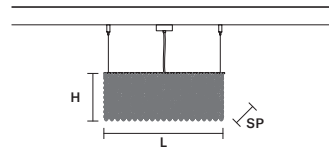

CUBO S/LONG/J

L	50 cm / 19.68"
SP	25 cm / 9.84"
H	20 cm / 7.87"
STANDARD LIGHTING	
8×E14×10 W MAX (NOT INCL.)	
USA	8×E12×40 W MAX (NOT INCL.)