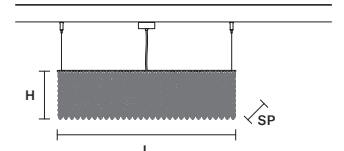

CUBO S/SQUARE/LARGE 40   

L	50 cm / 19.68"
SP	50 cm / 19.68"
H	40 cm / 15.74"
STANDARD LIGHTING	
12×E14×10 W MAX (NOT INCL.)	
USA	12×E12×40 W MAX (NOT INCL.)

 : for the US market, refer to the relevant price list.

CUBO S/LONG/A   

L	50 cm / 19.68"
SP	12.5 cm / 4.92"
H	20 cm / 7.87"
STANDARD LIGHTING	
4×E14×10 W MAX (NOT INCL.)	
USA	4×E12×40 W MAX (NOT INCL.)

CUBO S/LONG/B   

L	50 cm / 19.68"
SP	12.5 cm / 4.92"
H	40 cm / 15.74"
STANDARD LIGHTING	
7×E14×10 W MAX (NOT INCL.)	
USA	7×E12×40 W MAX (NOT INCL.)

CUBO S/LONG/C   

L	50 cm / 19.68"
SP	12.5 cm / 4.92"
H	60 cm / 23.62"
STANDARD LIGHTING	
7×E14×10 W MAX (NOT INCL.)	
USA	7×E12×40 W MAX (NOT INCL.)

CUBO S/LONG/D   

L	75 cm / 29.52"
SP	12.5 cm / 4.92"
H	20 cm / 7.87"
STANDARD LIGHTING	
5×E14×10 W MAX (NOT INCL.)	
USA	5×E12×40 W MAX (NOT INCL.)