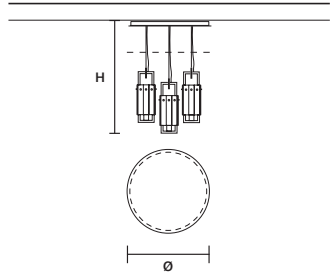

CREK TL 6 

W 45 cm / 17.70"
D 31 cm / 12.20"
H 41 cm / 16.10"

STANDARD LIGHTING
6×E14×10 W MAX (NOT INCL.)

CREK STL 6 

W 45 cm / 17.70"
D 32 cm / 12.60"
H 160 cm / 63.00"

STANDARD LIGHTING
6×E14×10 W MAX (NOT INCL.)

: for the US market, refer to the relevant price list.

CREK C3 LN 75 

W 75 cm / 29.50"
 D 20 cm / 7.90"
 H MAX 195 cm / 76.80"

STANDARD LIGHTING
 3×E14×10 W MAX (NOT INCL.)

CREK C5 LN 125 

W 125 cm / 49.20"
 D 20 cm / 7.90"
 H MAX 195 cm / 76.80"

STANDARD LIGHTING
 5×E14×10 W MAX (NOT INCL.)

CREK C3 RD 60 

∅ 60 cm / 23.60"
 H MAX 195 cm / 76.80"

STANDARD LIGHTING
 3×E14×10 W MAX (NOT INCL.)

CREK C5 RD 80 

∅ 80 cm / 31.50"
 H MAX 195 cm / 76.80"

STANDARD LIGHTING
 5×E14×10 W MAX (NOT INCL.)

: for the US market, refer to the relevant price list.

SINGLE CANOPY

	SIZE	FINISHINGS	PRODUCT NAME
	W	8,5 cm / 3.30"	● G18 CREK S1
	D	8,5 cm / 3.30"	
	H	2 cm / 0.80"	

SINGLE CANOPY

	SIZE	FINISHINGS	PRODUCT NAME
	Ø	12 cm / 4.70"	● G18 CREK S5
	H	2,7 cm / 1.10"	