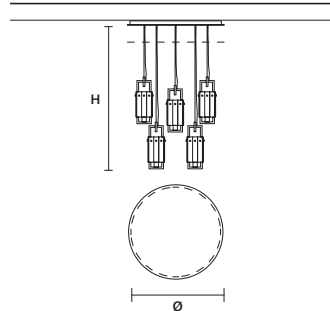

: for the US market, refer to the relevant price list.

CREK C3 LN 75 

W 75 cm / 29.50"
 D 20 cm / 7.90"
 H MAX 195 cm / 76.80"

STANDARD LIGHTING
 3×E14×10 W MAX (NOT INCL.)

CREK C5 LN 125 

W 125 cm / 49.20"
 D 20 cm / 7.90"
 H MAX 195 cm / 76.80"

STANDARD LIGHTING
 5×E14×10 W MAX (NOT INCL.)

CREK C3 RD 60 

∅ 60 cm / 23.60"
 H MAX 195 cm / 76.80"

STANDARD LIGHTING
 3×E14×10 W MAX (NOT INCL.)

CREK C5 RD 80 

∅ 80 cm / 31.50"
 H MAX 195 cm / 76.80"

STANDARD LIGHTING
 5×E14×10 W MAX (NOT INCL.)

: for the US market, refer to the relevant price list.

SINGLE CANOPY

	SIZE	FINISHINGS	PRODUCT NAME
	W	8,5 cm / 3.30"	● G18 CREK S1
	D	8,5 cm / 3.30"	
	H	2 cm / 0.80"	

SINGLE CANOPY

	SIZE	FINISHINGS	PRODUCT NAME
	Ø	12 cm / 4.70"	● G18 CREK S5
	H	2,7 cm / 1.10"	

SINGLE CANOPY

	SIZE	FINISHINGS	PRODUCT NAME
	W	56 cm / 22.00"	● G18 CREK S10 CREK S14
	D	3 cm / 1.20"	
	H	3 cm / 1.20"	

LINEAR CANOPY LN 75

	SIZE	FINISHINGS	PRODUCT NAME	
	W	75 cm / 29.50"	● V98	
	D	20 cm / 7.90"		
	H	4 cm / 1.60"		CREK C3 LN 75