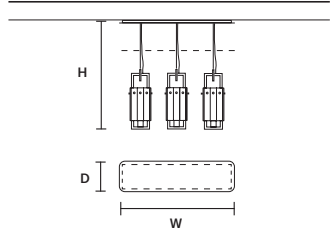

W 15,5 cm / 6.10"
 D 15,5 cm / 6.10"
 H 40 cm / 15.70"

STANDARD LIGHTING

1×E14×10 W MAX (NOT INCL.)

CREK A2 

W 22,5 cm / 8.90"
D 13 cm / 5.10"
H 45 cm / 17.70"

STANDARD LIGHTING
2×E14×10 W MAX (NOT INCL.)

CREK A1 

CREK TL 6 

W 45 cm / 17.70"
D 31 cm / 12.20"
H 41 cm / 16.10"

STANDARD LIGHTING
6×E14×10 W MAX (NOT INCL.)

CREK STL 6 

W 45 cm / 17.70"
D 32 cm / 12.60"
H 160 cm / 63.00"

STANDARD LIGHTING
6×E14×10 W MAX (NOT INCL.)

: for the US market, refer to the relevant price list.

CREK C3 LN 75 

W 75 cm / 29.50"
 D 20 cm / 7.90"
 H MAX 195 cm / 76.80"

STANDARD LIGHTING
 3×E14×10 W MAX (NOT INCL.)

CREK C5 LN 125 

W 125 cm / 49.20"
 D 20 cm / 7.90"
 H MAX 195 cm / 76.80"

: for the US market, refer to the relevant price list.

SINGLE CANOPY

	SIZE	FINISHINGS	PRODUCT NAME
	W	8,5 cm / 3.30"	● G18 CREK S1
	D	8,5 cm / 3.30"	
	H	2 cm / 0.80"	

SINGLE CANOPY

	SIZE	FINISHINGS	PRODUCT NAME
	Ø	12 cm / 4.70"	● G18 CREK S5
	H	2,7 cm / 1.10"	