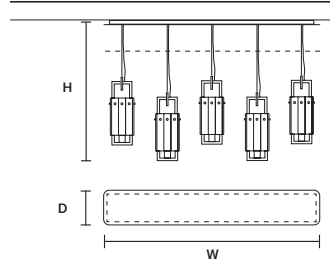

CREK TL 6 

W 45 cm / 17.70"
D 31 cm / 12.20"
H 41 cm / 16.10"

STANDARD LIGHTING
6×E14×10 W MAX (NOT INCL.)

CREK STL 6 

W 45 cm / 17.70"
D 32 cm / 12.60"
H 160 cm / 63.00"

STANDARD LIGHTING
6×E14×10 W MAX (NOT INCL.)

: for the US market, refer to the relevant price list.

CREK C3 LN 75 

W 75 cm / 29.50"
 D 20 cm / 7.90"
 H MAX 195 cm / 76.80"

STANDARD LIGHTING
 3×E14×10 W MAX (NOT INCL.)

CREK C5 LN 125 

W 125 cm / 49.20"
 D 20 cm / 7.90"
 H MAX 195 cm / 76.80"

STANDARD LIGHTING
 5×E14×10 W MAX (NOT INCL.)

CREK C3 RD 60 

∅ 60 cm / 23.60"
 H MAX 195 cm / 76.80"

STANDARD LIGHTING
 3×E14×10 W MAX (NOT INCL.)

CREK C5 RD 80 

∅ 80 cm / 31.50"
 H MAX 195 cm / 76.80"

STANDARD LIGHTING
 5×E14×10 W MAX (NOT INCL.)

: for the US market, refer to the relevant price list.

SINGLE CANOPY

	SIZE	FINISHINGS	PRODUCT NAME
	W	8,5 cm / 3.30"	● G18 CREK S1
	D	8,5 cm / 3.30"	
	H	2 cm / 0.80"	

SINGLE CANOPY

	SIZE	FINISHINGS	PRODUCT NAME
	Ø	12 cm / 4.70"	● G18 CREK S5
	H	2,7 cm / 1.10"	