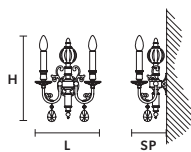

Chandelier

TECHNICAL INFORMATION

Ø 125 cm / 49.21"
H 130 cm / 51.18"

WW 27×E14×10 W max
USA 27×E12×40 W max
(not included)

ZAIRA 18

Chandelier

TECHNICAL INFORMATION

Ø 125 cm / 49.21"
H 90 cm / 35.43"

WW 18×E14×10 W max
USA 18×E12×40 W max
(not included)

ZAIRA 9

Chandelier

TECHNICAL INFORMATION

Ø 75 cm / 29.52"
H 70 cm / 27.56"

WW 9×E14×10 W max
USA 9×E12×40 W max
(not included)

ZAIRA A2

Applique

TECHNICAL INFORMATION

L 28 cm / 11.02"

SP 15 cm / 5.91"

H 38 cm / 14.96"

WW 2×E14×10 W max

USA 2×E12×40 W max
(not included)