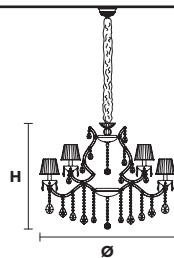

Design by: Masiero Lab

Standard chain

MT/CG

MT
Traditional version
CG
Coloured glass version

LIGHTING Traditional E14 lightbulbs
SIZE With lampshades, overall diameter is 5 cm (2") larger than specified
FRAME **MT** Chrome or gold plated metal covered with transparent glass
CG Painted metal covered with painted glass
LAMP SHADES **MT** Organza ORG/14/LIL
CG Organza ORG/14/...COLOUR
PENDANTS **MT** Transparent glass or crystal
CG Coloured glass

RW/DW

RW
RGB-W Led version
DW
Dynamic White Led version

LIGHTING **RW** WHITE LED sources CRI>90
RGB-W each light 330 Nominal lm at 3000K
DW each light 490 Nominal lm at 4700K
SIZE Same size as MT or CG
FRAME Chrome or gold plated metal covered with transparent glass
LAMP SHADES No lampshades included
PENDANTS Transparent glass or crystal

VE 996/15

| TECHNICAL INFORMATION | LIGHTING SYSTEM | VERSION |
|--|---|--------------------------------|
| Ø 95 cm / 37.40" H 60 cm / 23.62" W 17 kg / 37.47 lb | STANDARD LIGHTING 15×E14×10 W max (not included). Triac Dimmable | TECEE CE VE 996/15 MT-CG |
| | INTEGRATED LED LIGHTING 15×LED source – 60 W tot Control system: DMX On request Radio Control and Masiero Smart Light App only for RW version. | CE VE 996/15 RW/DW |