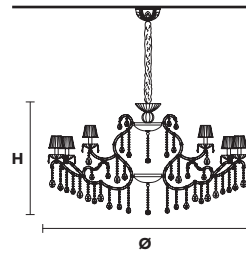

Design by: Masiero Lab

Standard chain

MT/CG

MT
Traditional version
CG
Coloured glass version

LIGHTING Traditional E14 lightbulbs
SIZE With lampshades, overall diameter is 5 cm (2") larger than specified
FRAME **MT** Chrome or gold plated metal covered with transparent glass
CG Painted metal covered with painted glass
LAMP SHADES **MT** Organza ORG/14/LIL
CG Organza ORG/14/...COLOUR
PENDANTS **MT** Transparent glass or crystal
CG Coloured glass

VE 996/15

| TECHNICAL INFORMATION | LIGHTING SYSTEM | VERSION |
|--|---|--------------------------------|
| Ø 95 cm / 37.40" H 60 cm / 23.62" W 17 kg / 37.47 lb | STANDARD LIGHTING 15×E14×10 W max (not included). Triac Dimmable | TECEE CE VE 996/15 MT-CG |
| | INTEGRATED LED LIGHTING 15×LED source – 60 W tot Control system: DMX On request Radio Control and Masiero Smart Light App only for RW version. | CE VE 996/15 RW/DW |

MT TRADITIONAL

G04 Shiny chrome

G03 Shiny gold

MT DYNAMIC WHITE

MT RGB - W - LED

MT COLOURED GLASS

VE 996/36

| TECHNICAL INFORMATION | LIGHTING SYSTEM | VERSION |
|--|--|--------------------------------|
| Ø 165 cm / 64.96" H 95 cm / 37.40" W 48 kg / 105.82 lb | STANDARD LIGHTING 36×E14×10 W max (not included). Triac Dimmable | TECEE CE VE 996/36 MT-CG |
| | INTEGRATED LED LIGHTING 36×LED source – 144 W tot Control system: DMX On request Radio Control and Masiero Smart Light App only for RW version. | CE VE 996/36 RW/DW |

VE 996/48

| TECHNICAL INFORMATION | LIGHTING SYSTEM | VERSION |
|---|--|--------------------------------|
| Ø 210 cm / 82.67" H 110 cm / 43.30" W 95 kg / 209.43 lb | STANDARD LIGHTING 48×E14×10 W max (not included). Triac Dimmable | TECEE CE VE 996/48 MT-CG |
| | INTEGRATED LED LIGHTING 48×LED source – 192 W tot Control system: DMX On request Radio Control and Masiero Smart Light App only for RW version. | CE VE 996/48 RW/DW |