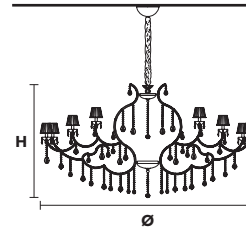

Design by: Masiero Lab

Standard chain

MT/CG

MT
Traditional version
CG
Coloured glass version

LIGHTING Traditional E14 lightbulbs
SIZE With lampshades, overall diameter is 5 cm (2") larger than specified
FRAME **MT** Chrome or gold plated metal covered with transparent glass
CG Painted metal covered with painted glass
LAMP SHADES **MT** Organza ORG/14/LIL
CG Organza ORG/14/...COLOUR
PENDANTS **MT** Transparent glass or crystal
CG Coloured glass

VE 996/15

| TECHNICAL INFORMATION | LIGHTING SYSTEM | VERSION |
|--|---|--------------------------------|
| Ø 95 cm / 37.40" H 60 cm / 23.62" W 17 kg / 37.47 lb | STANDARD LIGHTING 15×E14×10 W max (not included). Triac Dimmable | TECEE CE VE 996/15 MT-CG |
| | INTEGRATED LED LIGHTING 15×LED source – 60 W tot Control system: DMX On request Radio Control and Masiero Smart Light App only for RW version. | CE VE 996/15 RW/DW |

MT TRADITIONAL

G04 Shiny chrome

G03 Shiny gold

MT DYNAMIC WHITE

MT RGB - W - LED

MT COLOURED GLASS

VE 996/36

| TECHNICAL INFORMATION | LIGHTING SYSTEM | VERSION |
|--|--|--------------------------------|
| Ø 165 cm / 64.96" H 95 cm / 37.40" W 48 kg / 105.82 lb | STANDARD LIGHTING 36×E14×10 W max (not included). Triac Dimmable | TECEE CE VE 996/36 MT-CG |
| | INTEGRATED LED LIGHTING 36×LED source – 144 W tot Control system: DMX On request Radio Control and Masiero Smart Light App only for RW version. | CE VE 996/36 RW/DW |

VE 996/48

| TECHNICAL INFORMATION | LIGHTING SYSTEM | VERSION |
|---|--|--------------------------------|
| Ø 210 cm / 82.67" H 110 cm / 43.30" W 95 kg / 209.43 lb | STANDARD LIGHTING 48×E14×10 W max (not included). Triac Dimmable | TECEE CE VE 996/48 MT-CG |
| | INTEGRATED LED LIGHTING 48×LED source – 192 W tot Control system: DMX On request Radio Control and Masiero Smart Light App only for RW version. | CE VE 996/48 RW/DW |