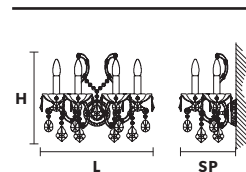

VE 996/A4

TECHNICAL INFORMATION	LIGHTING SYSTEM	VERSION
L 48 cm / 18.90" SP 27 cm / 10.63" H 41 cm / 16.14"	STANDARD LIGHTING 4×E14×10 W max (not included). Triac Dimmable	TECEE CE VE 996/A4 MT-CG
	INTEGRATED LED LIGHTING 4×LED source – 16 W tot Control system: DMX On request Radio Control and Masiero Smart Light App only for RW version.	CE VE 996/A4 RW/DW

Ⓢ : for the US market, refer to the relevant price list.