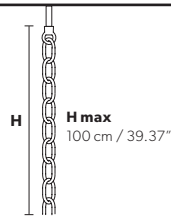

Design by: Masiero Lab

Standard chain

MT/CG

MT
Traditional version
CG
Coloured glass version

LIGHTING Traditional E14 lightbulbs
SIZE With lampshades, overall diameter is 5 cm (2") larger than specified
FRAME **MT** Chrome or gold plated metal covered with transparent glass
CG Painted metal covered with painted glass
LAMP SHADES **MT** Organza ORG/14/LIL
CG Organza ORG/14/...COLOUR
PENDANTS **MT** Transparent glass or crystal
CG Coloured glass

RW/DW

RW
RGB-W Led version
DW
Dynamic White Led version

LIGHTING **RW** WHITE LED sources CRI>90
RGB-W each light 330 Nominal lm at 3000K
DW each light 490 Nominal lm at 4700K
SIZE Same size as MT or CG
FRAME Chrome or gold plated metal covered with transparent glass
LAMP SHADES No lampshades included
PENDANTS Transparent glass or crystal

VE 996/15

| TECHNICAL INFORMATION | LIGHTING SYSTEM | VERSION |
|--|---|--------------------------------|
| Ø 95 cm / 37.40" H 60 cm / 23.62" W 17 kg / 37.47 lb | STANDARD LIGHTING 15×E14×10 W max (not included). Triac Dimmable | TECEE CE VE 996/15 MT-CG |
| | INTEGRATED LED LIGHTING 15×LED source – 60 W tot Control system: DMX On request Radio Control and Masiero Smart Light App only for RW version. | CE VE 996/15 RW/DW |

VE 996/48

| TECHNICAL INFORMATION | LIGHTING SYSTEM | VERSION |
|---|--|--------------------------------|
| Ø 210 cm / 82.67" H 110 cm / 43.30" W 95 kg / 209.43 lb | STANDARD LIGHTING 48×E14×10 W max (not included). Triac Dimmable | TECEE CE VE 996/48 MT-CG |
| | INTEGRATED LED LIGHTING 48×LED source – 192 W tot Control system: DMX On request Radio Control and Masiero Smart Light App only for RW version. | CE VE 996/48 RW/DW |