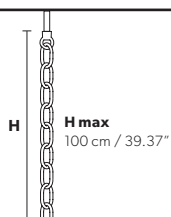

Standard chain

MT/CG

MT
Traditional version
CG
Coloured glass version

LIGHTING Traditional E27 lightbulbs
SIZE With lampshades, overall diameter is 5 cm (2") larger than specified
FRAME **MT** Chrome or gold plated metal covered with transparent glass
CG Painted metal covered with painted glass
LAMP SHADES **MT** No lampshades included
CG No lampshades included
PENDANTS **MT** Transparent glass or crystal
CG Coloured glass

RW/DW

RW
RGB-W Led version
DW
Dynamic White Led version

LIGHTING WHITE LED sources CRI>90
RGB-W each light 330 Nominal lm at 3000K
DW each light 490 Nominal lm at 4700K
SIZE Same size as MT or CG
FRAME Chrome or gold plated metal covered with transparent glass
LAMP SHADES No lampshades included
PENDANTS Transparent glass or crystal