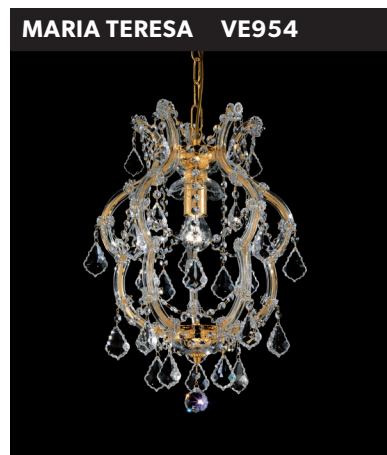

# VE 954

# MASIERO

Design by: Masiero Lab

MARIA TERESA VE954

### MT/CG

**MT**  
Traditional version  
**CG**  
Coloured glass version

**LIGHTING** Traditional E27 lightbulbs  
**SIZE** With lampshades, overall diameter is 5 cm (2") larger than specified  
**FRAME** **MT** Chrome or gold plated metal covered with transparent glass  
**CG** Painted metal covered with painted glass  
**LAMP SHADES** **MT** No lampshades included  
**CG** No lampshades included  
**PENDANTS** **MT** Transparent glass or crystal  
**CG** Coloured glass