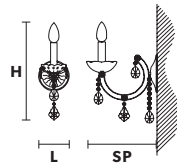

#### MT/CG

**MT**  
Traditional version  
**CG**  
Coloured glass version

<b>LIGHTING</b>	Traditional E14 lightbulbs
<b>SIZE</b>	With lampshades, overall diameter is 5 cm (2") larger than specified
<b>FRAME</b>	<b>MT</b> Chrome or gold plated metal covered with transparent glass <b>CG</b> Painted metal covered with painted glass
<b>LAMPSHADES</b>	<b>MT</b> No lampshades included <b>CG</b> No lampshades included
<b>PENDANTS</b>	<b>MT</b> Transparent glass or crystal <b>CG</b> Coloured glass

#### RW/DW

**RW**  
RGB-W Led version  
**DW**  
Dynamic White Led version

<b>LIGHTING</b>	WHITE LED sources CRI>90 <b>RGB-W</b> each light 330 Nominal lm at 3000K <b>DW</b> each light 490 Nominal lm at 4700K
<b>SIZE</b>	Same size as MT or CG
<b>FRAME</b>	Chrome or gold plated metal covered with transparent glass
<b>LAMPSHADES</b>	No lampshades included
<b>PENDANTS</b>	Transparent glass or crystal

#### TECHNICAL INFORMATION

**L** 12 cm / 4.72"  
**SP** 20 cm / 7.87"  
**H** 28 cm / 11.02"

#### TECHNICAL INFORMATION

**L** 28 cm / 11.02"  
**SP** 18 cm / 7.09"  
**H** 28 cm / 11.02"