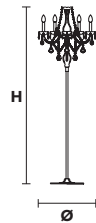

Design by: Masiero Lab

MT/CG

MT
Traditional version

CG
Coloured glass version

LIGHTING	Traditional E14 lightbulbs
SIZE	With lampshades, overall diameter is 5 cm (2") larger than specified
FRAME	<p>MT Chrome or gold plated metal covered with transparent glass</p> <p>CG Painted metal covered with painted glass</p>
LAMP SHADES	<p>MT No lampshades included</p> <p>CG No lampshades included</p>
PENDANTS	<p>MT Transparent glass or crystal</p> <p>CG Coloured glass</p>

RW/DW

RW
RGB-W Led version

DW
Dynamic White Led version

LIGHTING	<p>WHITE LED sources CRI>90</p> <p>RGB-W each light 330 Nominal lm at 3000K</p> <p>DW each light 490 Nominal lm at 4700K</p>
SIZE	Same size as MT or CG
FRAME	Chrome or gold plated metal covered with transparent glass
LAMP SHADES	No lampshades included
PENDANTS	Transparent glass or crystal

VE 942/STL5

TECHNICAL INFORMATION	LIGHTING SYSTEM	VERSION
<p>Ø 55 cm / 21.65"</p> <p>H 185 cm / 72.83"</p>	<p>STANDARD LIGHTING</p> <p>5×E14×10 W max (not included). Triac Dimmable</p>	<p>CE *</p> <p>VE 942/STL5 MT-CG</p>
	<p>INTEGRATED LED LIGHTING</p> <p>5×LED source -20 W tot Control system: DMX On request Radio Control and Masiero Smart Light App only for RW version.</p>	<p>CE</p> <p>VE 942/STL5 RW/DW</p>