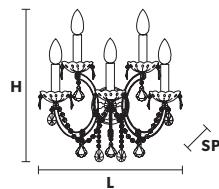

VE 942 A5

Technical Info

MASIERO

Design by: Masiero Lab

MT/CG

MT
Traditional version

CG
Coloured glass version

LIGHTING	Traditional E14 lightbulbs
SIZE	With lampshades, overall diameter is 5 cm (2") larger than specified
FRAME	MT Chrome or gold plated metal covered with transparent glass CG Painted metal covered with painted glass
LAMP SHADES	MT No lampshades included CG No lampshades included
PENDANTS	MT Transparent glass or crystal CG Coloured glass

RW/DW

RW
RGB-W Led version

DW
Dynamic White Led version

LIGHTING	WHITE LED sources CRI>90 RGB-W each light 330 Nominal lm at 3000K DW each light 490 Nominal lm at 4700K
SIZE	Same size as MT or CG
FRAME	Chrome or gold plated metal covered with transparent glass
LAMP SHADES	No lampshades included
PENDANTS	Transparent glass or crystal

VE 942/A5

TECHNICAL INFORMATION

L	45 cm / 17.72"
SP	25 cm / 9.84"
H	40 cm / 15.75"

LIGHTING SYSTEM

STANDARD LIGHTING

5×E14×10 W max
(not included).
Triac Dimmable

VERSION

VE 942/A5 MT-CG