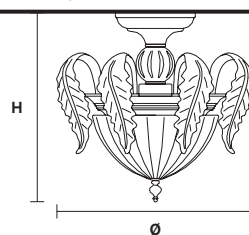

VE 886/PL3

Ceiling

TECHNICAL INFORMATION

Ø	45 cm / 17.72"
H	40 cm / 15.75"
W	6 kg / 13.22 lb

LIGHTING SYSTEM

3×E14×10 W max
(not included).

Telaio e braccia di vetro soffiato, pendagli in cristallo.
Blown glass arm frame and crystal pendants.