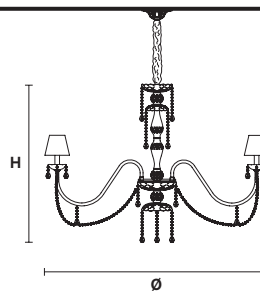

Telaio e braccia di vetro soffiato, pendagli in cristallo.
Blown glass arm frame and crystal pendants.

G04
Shiny chrome

G03
Shiny gold

H
Standard Chain
100 cm / 39.37"

VE 875/12

Suspension

TECHNICAL INFORMATIONS

Ø 120 cm / 47.30"
H 120 cm / 47.30"
W 25 kg / 55.11 lb

LIGHTING SYSTEM

12×E14×10 W max
(not included).

VE 875/16

Suspension

TECHNICAL INFORMATIONS

Ø 145 cm / 57.09"
H 120 cm / 47.30"
W 32 kg / 70.54 lb

LIGHTING SYSTEM

16×E14×10 W max
(not included).