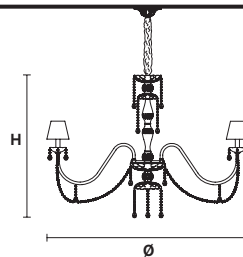

Telaio e braccia di vetro soffiato, pendagli in cristallo.
Blown glass arm frame and crystal pendants.

G04
Shiny chrome

G03
Shiny gold

H
Standard Chain
100 cm / 39.37"

VE 875/12

Suspension

TECHNICAL INFORMATIONS

Ø 120 cm / 47.30"
H 120 cm / 47.30"
W 25 kg / 55.11 lb

LIGHTING SYSTEM

12×E14×10 W max
(not included).

VE 875/16

Suspension

TECHNICAL INFORMATIONS

Ø 145 cm / 57.09"
H 120 cm / 47.30"
W 32 kg / 70.54 lb

LIGHTING SYSTEM

16×E14×10 W max
(not included).