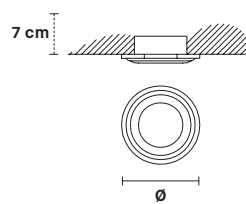

## TECHNICAL INFORMATION

Ø 8 cm / 3.15"  
W 0,5 kg / 1.10 lb

## LIGHTING SYSTEM

1×GU10×15 W max  
(not included).

Faretto ad incasso in ottone dorato. Lampadine non incluse.  
Foro a soffitto Ø 2.37".

Solid brass gold plated spot light. Bulbs not included.  
Hole Ø 2.37".