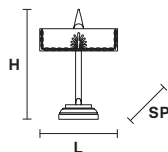

VE 860 TL1

Table Lamp

TECHNICAL INFORMATION

L	20 cm / 7.87"
SP	21 cm / 8.27"
H	35 cm / 13.78"

LIGHTING SYSTEM

1×E14×10 W max
(not included).

Telaio in metallo dorato.

Gold plated solid metal frame.