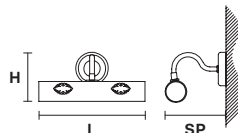

Telaio in metallo dorato opaco.

Matt gold plated solid metal frame.

G05
Matt gold

VE 858 A1 P

Applique

CE

TECHNICAL INFORMATIONS

L 20 cm / 7.87"
SP 20 cm / 7.87"
H 15 cm / 5.91"
W 1.5 kg / 3.30 lb

LIGHTING SYSTEM

1×E14×10 W max
(not included).

VE 858 A2 G

Applique

CE

TECHNICAL INFORMATIONS

L 30 cm / 11.81"
SP 20 cm / 7.87"
H 15 cm / 5.91"
W 1.5 kg / 3.30 lb

LIGHTING SYSTEM

2×E14×10 W max
(not included).

VE 858 A4

Applique

CE

TECHNICAL INFORMATIONS

L 60 cm / 23.62"
SP 20 cm / 7.87"
H 15 cm / 5.91"
W 5 kg / 11.02 lb

LIGHTING SYSTEM

4×G9×10 W max
(not included).