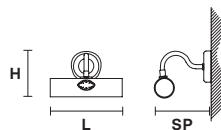

Telaio in metallo dorato opaco.

Matt gold plated solid metal frame.

G05
Matt gold

VE 858 A1 P

Applique

CE

TECHNICAL INFORMATIONS

L 20 cm / 7.87"
SP 20 cm / 7.87"
H 15 cm / 5.91"
W 1.5 kg / 3.30 lb

LIGHTING SYSTEM

1×E14×10 W max
(not included).

VE 858 A2 G

Applique

CE

TECHNICAL INFORMATIONS

L 30 cm / 11.81"
SP 20 cm / 7.87"
H 15 cm / 5.91"
W 1.5 kg / 3.30 lb

LIGHTING SYSTEM

2×E14×10 W max
(not included).

VE 858 A4

Applique

CE

TECHNICAL INFORMATIONS

L 60 cm / 23.62"
SP 20 cm / 7.87"
H 15 cm / 5.91"
W 5 kg / 11.02 lb

LIGHTING SYSTEM

4×G9×10 W max
(not included).