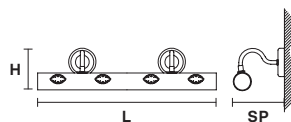

LIGHTING SYSTEM

1×E14×10 W max
(not included).

VE 858 A2 G

Applique

CE

TECHNICAL INFORMATIONS

L 30 cm / 11.81"
SP 20 cm / 7.87"
H 15 cm / 5.91"
W 1.5 kg / 3.30 lb

LIGHTING SYSTEM

2×E14×10 W max
(not included).

VE 858 A4

Applique

CE

TECHNICAL INFORMATIONS

L 60 cm / 23.62"
SP 20 cm / 7.87"
H 15 cm / 5.91"
W 5 kg / 11.02 lb

LIGHTING SYSTEM

4×G9×10 W max
(not included).