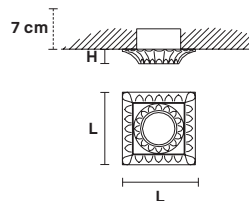

## TECHNICAL INFORMATIONS

**L** 10X10 cm /  
3.94"X 3.94"  
**W** 0,5 kg / 1.10 lb

## LIGHTING SYSTEM

1×GU10×15 W max  
(not included).

**Faretto ad incasso in ottone dorato. Lampadine non incluse.  
Foro a soffitto Ø 2.37".**

Solid brass gold plated spot light. Bulbs not included.  
Hole Ø 2.37".