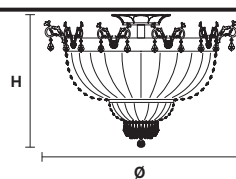

Telaio in metallo dorato e pendagli in cristallo.

Gold plated metal frame and crystal pendants.

G03
Shiny gold

VE 849 PL10

Ceiling

CE

TECHNICAL INFORMATION

Ø 70 cm / 27.56"
H 55 cm / 21.65"
W 18 kg / 39.68 lb

LIGHTING SYSTEM

10×E27×20 W max
(not included).

VE 849 PL12

Ceiling

CE

TECHNICAL INFORMATION

Ø 95 cm / 37.40"
H 70 cm / 27.56"
W 28 kg / 61.72 lb

LIGHTING SYSTEM