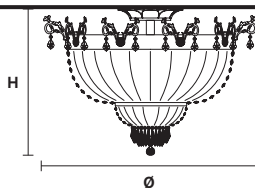

Telaio in metallo dorato e pendagli in cristallo.

Gold plated metal frame and crystal pendants.

G03
Shiny gold

VE 849 PL10

Ceiling

CE

TECHNICAL INFORMATION

Ø 70 cm / 27.56"
H 55 cm / 21.65"
W 18 kg / 39.68 lb

LIGHTING SYSTEM

10×E27×20 W max
(not included).

VE 849 PL12

Ceiling

CE

TECHNICAL INFORMATION

Ø 95 cm / 37.40"
H 70 cm / 27.56"
W 28 kg / 61.72 lb

LIGHTING SYSTEM