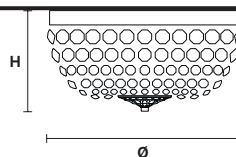

Telaio in metallo dorato e pendagli in cristallo.

Gold plated metal frame and crystal pendants.

G03
Shiny gold

VE 846 PL5

Ceiling

CE

TECHNICAL INFORMATIONS

Ø 40 cm / 15.75"
H 20 cm / 7.87"
W 5 kg / 11.02 lb

LIGHTING SYSTEM

5×E14×10 W max
(not included).

VE 846 PL6

Ceiling

CE

TECHNICAL INFORMATIONS

Ø 70 cm / 27.56"
H 35 cm / 13.78"
W 8 kg / 17.63 lb

LIGHTING SYSTEM

6×E14×10 W max
(not included).

VE 846 PL8

Ceiling

CE

TECHNICAL INFORMATIONS

Ø 80 cm / 31.50"
H 40 cm / 15.75"
W 10 kg / 22.04 lb

LIGHTING SYSTEM

8×E14×10 W max
(not included).