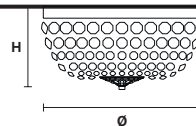

Telaio in metallo dorato e pendagli in cristallo.

Gold plated metal frame and crystal pendants.

G03
Shiny gold

VE 846 PL5

Ceiling

CE

TECHNICAL INFORMATIONS

Ø 40 cm / 15.75"
H 20 cm / 7.87"
W 5 kg / 11.02 lb

LIGHTING SYSTEM

5×E14×10 W max
(not included).

VE 846 PL6

Ceiling

CE

TECHNICAL INFORMATIONS

Ø 70 cm / 27.56"
H 35 cm / 13.78"
W 8 kg / 17.63 lb

LIGHTING SYSTEM