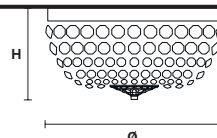

Telaio in metallo dorato e pendagli in cristallo.

Gold plated metal frame and crystal pendants.

G03
Shiny gold

VE 846 PL5

Ceiling

CE

TECHNICAL INFORMATIONS

Ø 40 cm / 15.75"
H 20 cm / 7.87"
W 5 kg / 11.02 lb

LIGHTING SYSTEM

5×E14×10 W max
(not included).

VE 846 PL6

Ceiling

CE

TECHNICAL INFORMATIONS

Ø 70 cm / 27.56"
H 35 cm / 13.78"
W 8 kg / 17.63 lb

LIGHTING SYSTEM