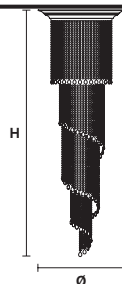

Telaio in metallo cromato e pendagli in cristallo.
 Chrome plated metal frame and crystal pendants.

G04
 Shiny chrome

VE 841 G

Ceiling

CE

TECHNICAL INFORMATIONS

Ø 77 cm / 30.31"
H 200 cm / 78.74"
W 28 kg / 61.72 lb

LIGHTING SYSTEM

13×E27×20 W max
 (not included).

VE 841 M

Ceiling

CE

TECHNICAL INFORMATIONS

Ø 44 cm / 17.50"
H 170 cm / 67.00"
W 14 kg / 30.86 lb

LIGHTING SYSTEM

4×E14×10 W max
 (not included).

VE 841 P

Ceiling

CE

TECHNICAL INFORMATIONS

Ø 27 cm / 10.63"
H 100 cm / 39.37"
W 4 kg / 8.81 lb

LIGHTING SYSTEM

3×E14×10 W max
 (not included).