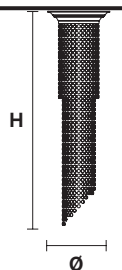

Telaio in metallo cromato e pendagli in cristallo.
 Chrome plated metal frame and crystal pendants.

G04
 Shiny chrome

VE 841 G

Ceiling

CE

TECHNICAL INFORMATIONS

Ø 77 cm / 30.31"
H 200 cm / 78.74"
W 28 kg / 61.72 lb

LIGHTING SYSTEM

13×E27×20 W max
 (not included).

VE 841 M

Ceiling

CE

TECHNICAL INFORMATIONS

Ø 44 cm / 17.50"
H 170 cm / 67.00"
W 14 kg / 30.86 lb

LIGHTING SYSTEM

4×E14×10 W max
 (not included).

VE 841 P

Ceiling

CE

TECHNICAL INFORMATIONS

Ø 27 cm / 10.63"
H 100 cm / 39.37"
W 4 kg / 8.81 lb

LIGHTING SYSTEM

3×E14×10 W max
 (not included).