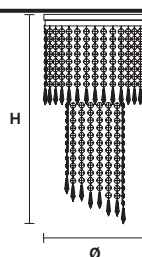

Telaio in metallo cromato e pendagli in cristallo.

Chrome plated metal frame and crystal pendants.

G04
Shiny chrome

VE 840 PL4

Ceiling

CE

TECHNICAL INFORMATIONS

Ø 29 cm / 11.42"
H 80 cm / 31.50"
W 4 kg / 8.81 lb

LIGHTING SYSTEM

1×E27×20 W max
3×E14×10 W max
(not included).

VE 840 PL6

Ceiling

CE

TECHNICAL INFORMATIONS

Ø 37 cm / 14.57"
H 90 cm / 35.43"
W 5 kg / 11.02 lb

LIGHTING SYSTEM

1×E27×20 W max
5×E14×10 W max
(not included).

VE 840 PL8

Ceiling

CE

TECHNICAL INFORMATIONS

Ø 40 cm / 15.60"
H 200 cm / 78.75"
W 27 kg / 59.40 lb

LIGHTING SYSTEM

8×E14×10 W max
(not included).

VE 840 PL12

Ceiling

CE

TECHNICAL INFORMATIONS

Ø 60 cm / 23.70"
H 200 cm / 78.74"
W 40 kg / 88.00 lb

LIGHTING SYSTEM

12×E14×10 W max
(not included).