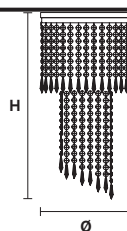

Telaio in metallo cromato e pendagli in cristallo.

Chrome plated metal frame and crystal pendants.

G04
Shiny chrome

VE 840 PL4

Ceiling

CE

TECHNICAL INFORMATIONS

Ø 29 cm / 11.42"
H 80 cm / 31.50"
W 4 kg / 8.81 lb

LIGHTING SYSTEM

1×E27×20 W max
3×E14×10 W max
(not included).

VE 840 PL6

Ceiling

CE

TECHNICAL INFORMATIONS

Ø 37 cm / 14.57"
H 90 cm / 35.43"
W 5 kg / 11.02 lb

LIGHTING SYSTEM

1×E27×20 W max
5×E14×10 W max
(not included).

VE 840 PL8

Ceiling

CE

TECHNICAL INFORMATIONS

Ø 40 cm / 15.60"
H 200 cm / 78.75"
W 27 kg / 59.40 lb

LIGHTING SYSTEM

8×E14×10 W max
(not included).

VE 840 PL12

Ceiling

CE

TECHNICAL INFORMATIONS

Ø 60 cm / 23.70"
H 200 cm / 78.74"
W 40 kg / 88.00 lb

LIGHTING SYSTEM

12×E14×10 W max
(not included).