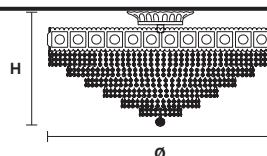

VE 830 PL8

Ceiling

TECHNICAL INFORMATION

Ø 70 cm / 27.56"
 H 40 cm / 15.75"
 W 18 kg / 39.68 lb

LIGHTING SYSTEM

8×E14×10 W max
 (not included).

VE 830 PL12

Ceiling

TECHNICAL INFORMATION

Ø 100 cm / 39.37"
 H 50 cm / 19.69"
 W 28 kg / 61.72 lb

LIGHTING SYSTEM

12×E14×10 W max
 (not included).

Telaio in ottone dorato e pendagli in cristallo.

Solid brass gold plated frame, crystal pendants.