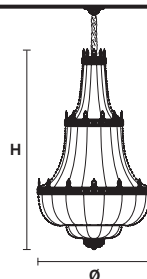

Telaio in metallo e pendagli in cristallo.

Metal frame and crystal pendants.

G03
Shiny gold

VE 829 22

Suspension

TECHNICAL INFORMATIONS

Ø 115 cm / 45.28"
H 190 cm / 74.80"
W 58 kg / 127.8 lb

LIGHTING SYSTEM

22×E27×20 W max
(not included).

VE 829 66

Suspension

TECHNICAL INFORMATIONS

Ø 180 cm / 70.87"
H 300 cm / 118.11"
W 120 kg / 264.5 lb

LIGHTING SYSTEM

66×E27×20 W max
(not included).