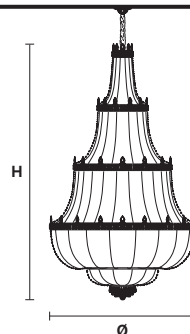

Telaio in metallo e pendagli in cristallo.

Metal frame and crystal pendants.

G03
Shiny gold

VE 829 22

Suspension

TECHNICAL INFORMATIONS

Ø 115 cm / 45.28"
H 190 cm / 74.80"
W 58 kg / 127.8 lb

LIGHTING SYSTEM

22×E27×20 W max
(not included).

VE 829 66

Suspension

TECHNICAL INFORMATIONS

Ø 180 cm / 70.87"
H 300 cm / 118.11"
W 120 kg / 264.5 lb

LIGHTING SYSTEM

66×E27×20 W max
(not included).