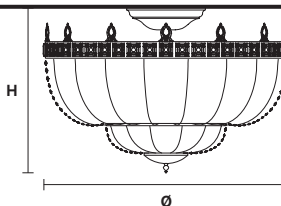

Telaio in metallo e pendagli in cristallo.

Metal frame and crystal pendants.

G03
Shiny gold

VE 829 PL6

Ceiling

TECHNICAL INFORMATIONS

Ø 60 cm / 23.62"
H 40 cm / 15.75"
W 18 kg / 39.68 lb

LIGHTING SYSTEM

6×E27×20 W max
(not included).

VE 829 PL8

Ceiling

TECHNICAL INFORMATIONS

Ø 80 cm / 31.50"
H 50 cm / 19.69"
W 24 kg / 52.91 lb

LIGHTING SYSTEM

8×E27×20 W max
(not included).

VE 829 PL12

Ceiling

TECHNICAL INFORMATIONS

Ø 115 cm / 45.28"
H 70 cm / 27.56"
W 32 kg / 70.54 lb

LIGHTING SYSTEM

12×E27×20 W max
(not included).