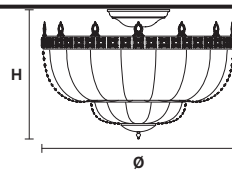

Telaio in metallo e pendagli in cristallo.

Metal frame and crystal pendants.

G03
Shiny gold

VE 829 PL6

Ceiling

TECHNICAL INFORMATIONS

Ø 60 cm / 23.62"
H 40 cm / 15.75"
W 18 kg / 39.68 lb

LIGHTING SYSTEM

6×E27×20 W max
(not included).

VE 829 PL8

Ceiling

TECHNICAL INFORMATIONS

Ø 80 cm / 31.50"
H 50 cm / 19.69"
W 24 kg / 52.91 lb

LIGHTING SYSTEM

8×E27×20 W max
(not included).

VE 829 PL12

Ceiling

TECHNICAL INFORMATIONS

Ø 115 cm / 45.28"
H 70 cm / 27.56"
W 32 kg / 70.54 lb

LIGHTING SYSTEM

12×E27×20 W max
(not included).