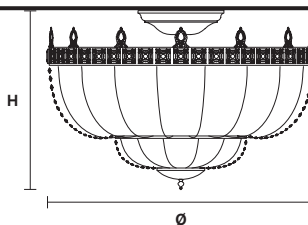

Telaio in metallo e pendagli in cristallo.

Metal frame and crystal pendants.

G03
Shiny gold

VE 829 PL6

Ceiling

TECHNICAL INFORMATIONS

Ø 60 cm / 23.62"
H 40 cm / 15.75"
W 18 kg / 39.68 lb

LIGHTING SYSTEM

6×E27×20 W max
(not included).

VE 829 PL8

Ceiling

TECHNICAL INFORMATIONS

Ø 80 cm / 31.50"
H 50 cm / 19.69"
W 24 kg / 52.91 lb

LIGHTING SYSTEM

8×E27×20 W max
(not included).

VE 829 PL12

Ceiling

TECHNICAL INFORMATIONS

Ø 115 cm / 45.28"
H 70 cm / 27.56"
W 32 kg / 70.54 lb

LIGHTING SYSTEM

12×E27×20 W max
(not included).